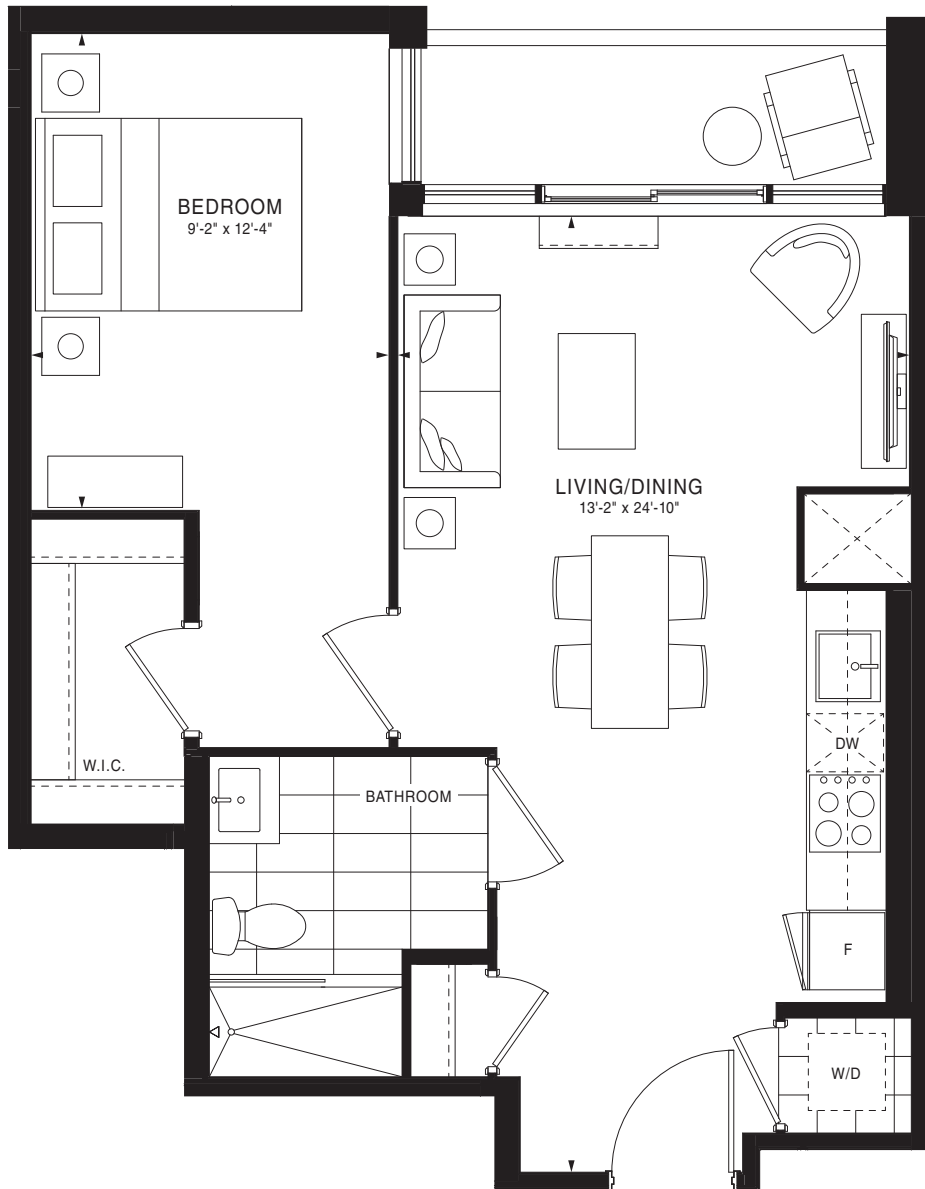

# EMPIRE QUAY HOUSE

VENTURA

3 Bedrooms | 1,092 sq. ft.

FLOORS 13-19

FLOOR 4

**FLOOR 4**

FLOOR 4

FLOOR 4