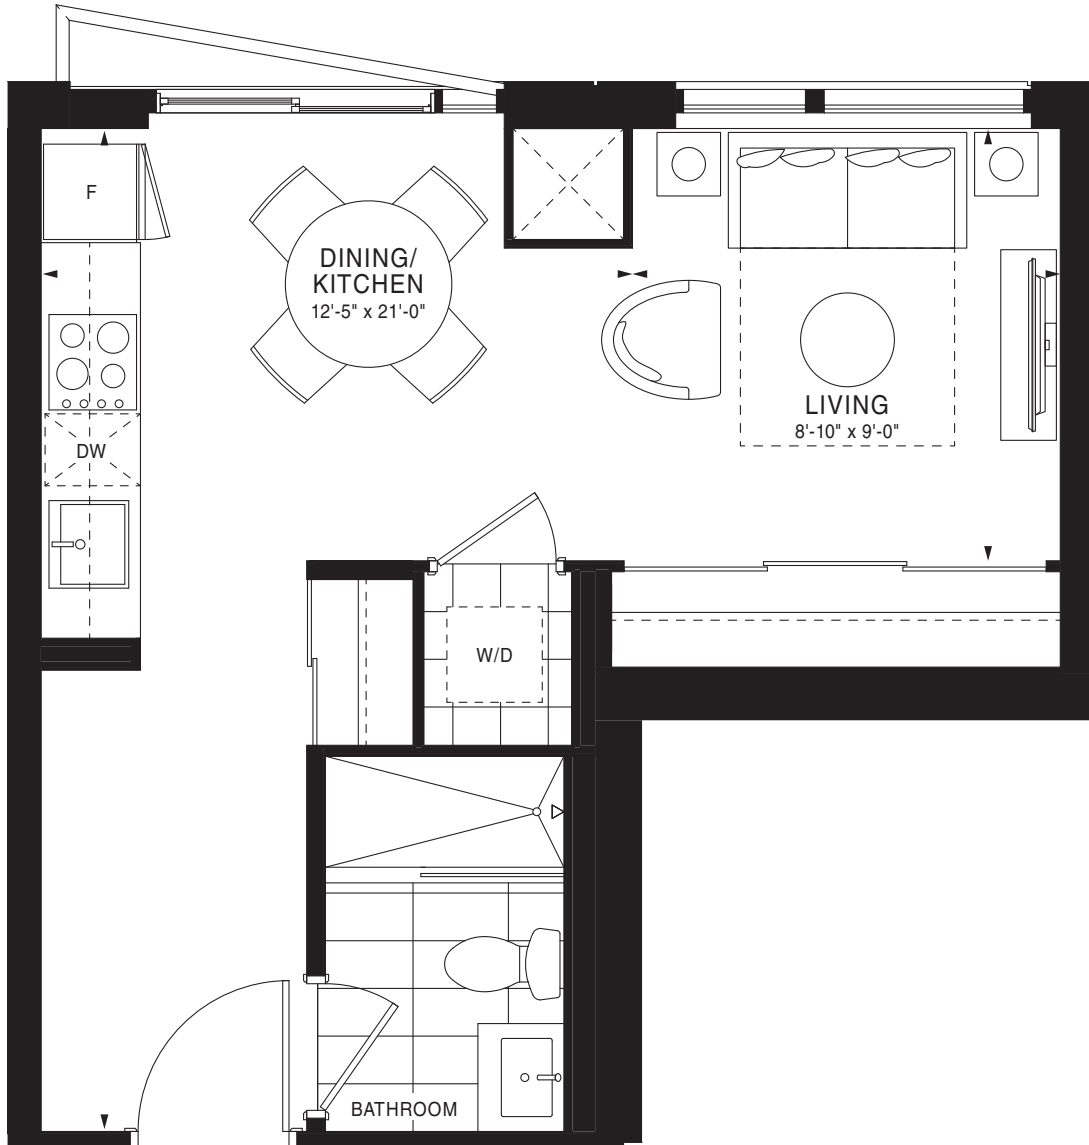

# EMPIRE QUAY HOUSE

GALLEON

Studio | 400 sq. ft.

FLOORS 7-10

FLOOR 11

FLOOR 12

FLOORS 13 & 20

FLOORS 14-19

FLOOR 21

FLOOR 4

FLOORS 7-10

FLOOR 3

FLOOR 5

FLOOR 6

FLOOR 3

FLOOR 4

FLOOR 5

FLOOR 6

FLOORS 7-10

FLOOR 5

FLOOR 6

FLOORS 7-10

FLOOR 11

FLOOR 12

FLOORS 13-20

FLOOR 6