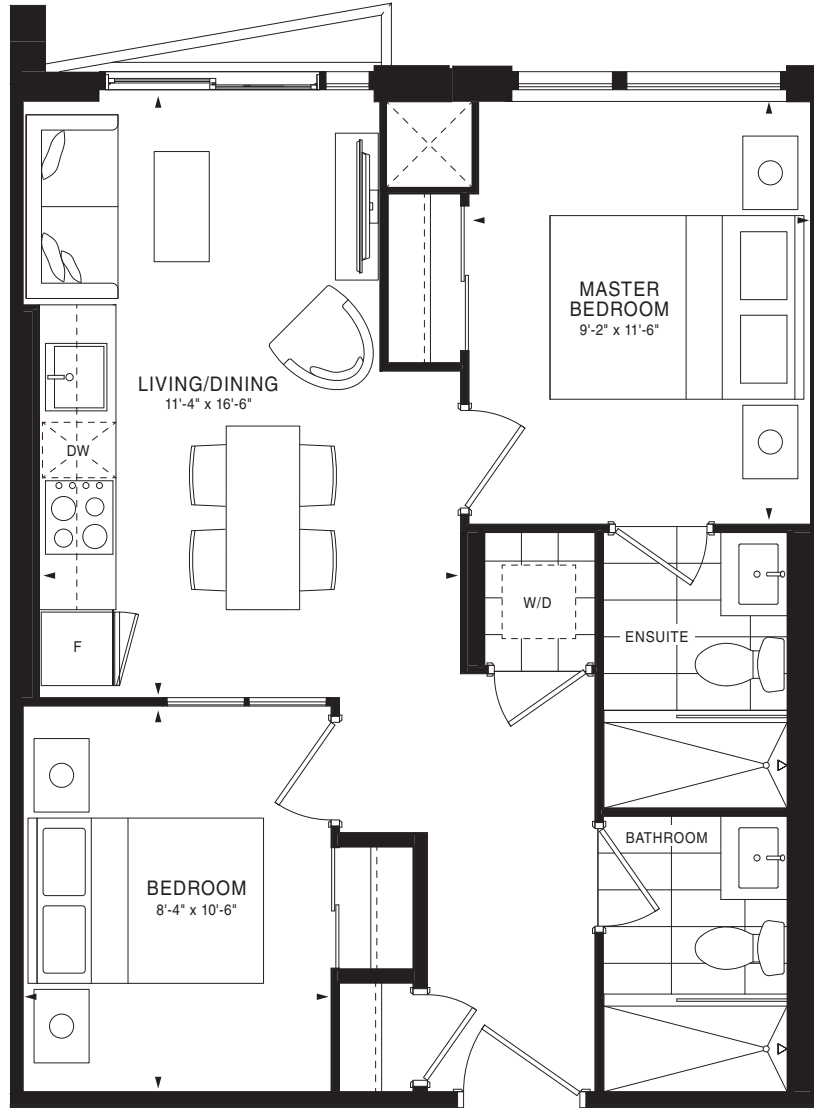

FLOOR 21

FLOOR 3

FLOOR 5

**FLOOR 6**

FLOORS 7-10

FLOOR 11

FLOORS 7-10

FLOOR 11

# EMPIRE QUAY HOUSE

MOULIN

2 Bedrooms | 627 sq. ft.

FLOOR 5

FLOOR 6

FLOORS 7-10

FLOOR 6

FLOORS 7-10