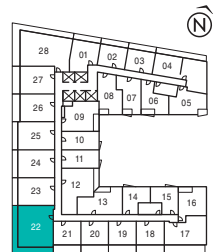

# EMPIRE QUAY HOUSE

SEALINE

3 Bedrooms | 902 sq. ft.

FLOOR 2

FLOOR 3

FLOOR 4

FLOOR 5

FLOOR 6

# EMPIRE QUAY HOUSE

LIDO

3 Bedrooms | 929 sq. ft.

FLOORS 7-10

FLOOR 11

FLOOR 6

FLOORS 13-20

FLOOR 2