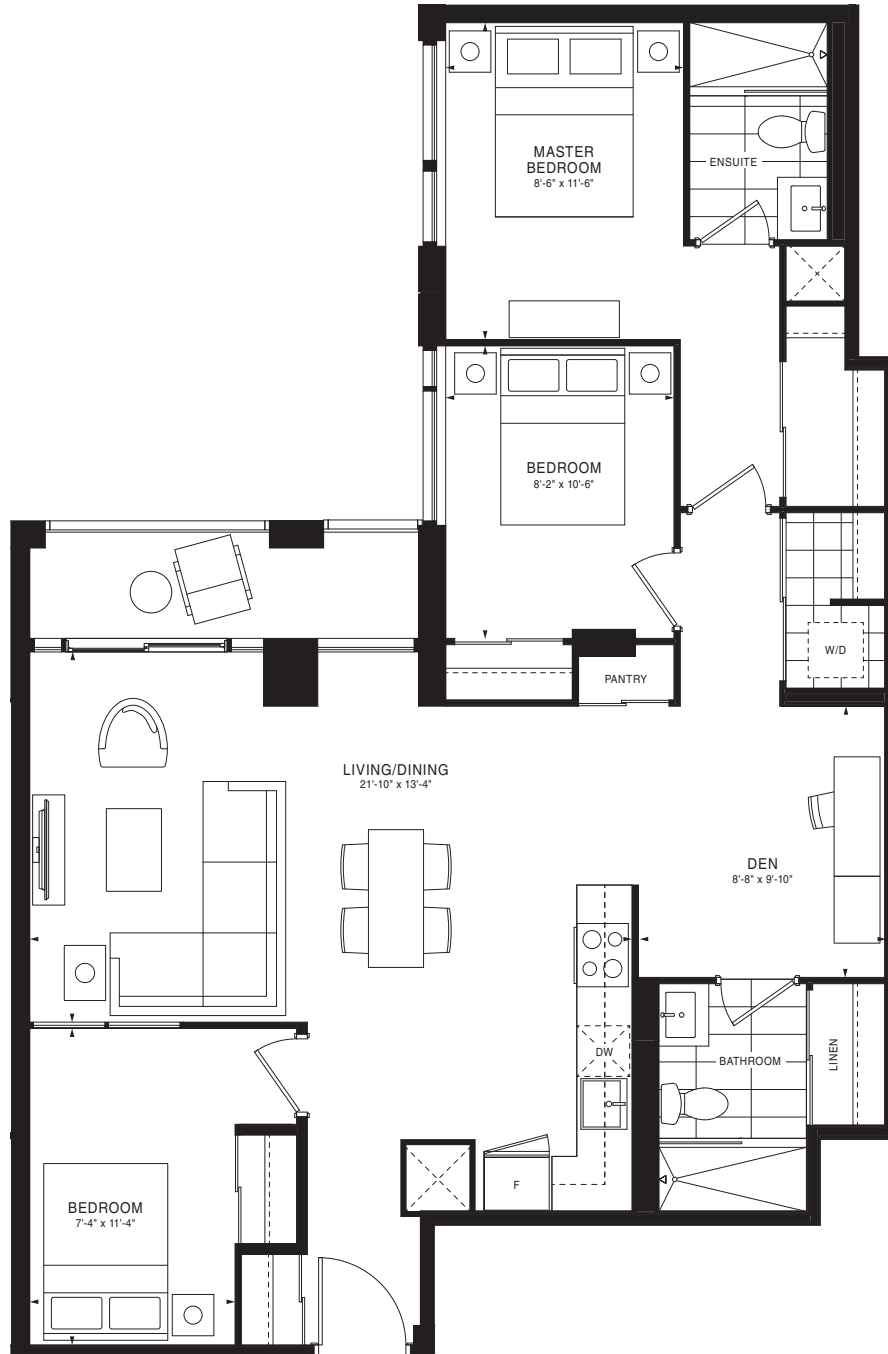

# EMPIRE QUAY HOUSE

SUNSHINE

1 Bedroom | 436 sq. ft.

FLOOR 3

FLOORS 4-5

FLOOR 6

FLOORS 7-11

FLOOR 12

FLOOR 21

**FLOOR 6**

FLOOR 21

# EMPIRE QUAY HOUSE

VERO

3 Bedrooms | 1,030 sq. ft.

FLOOR 12

FLOOR 21

FLOOR 11