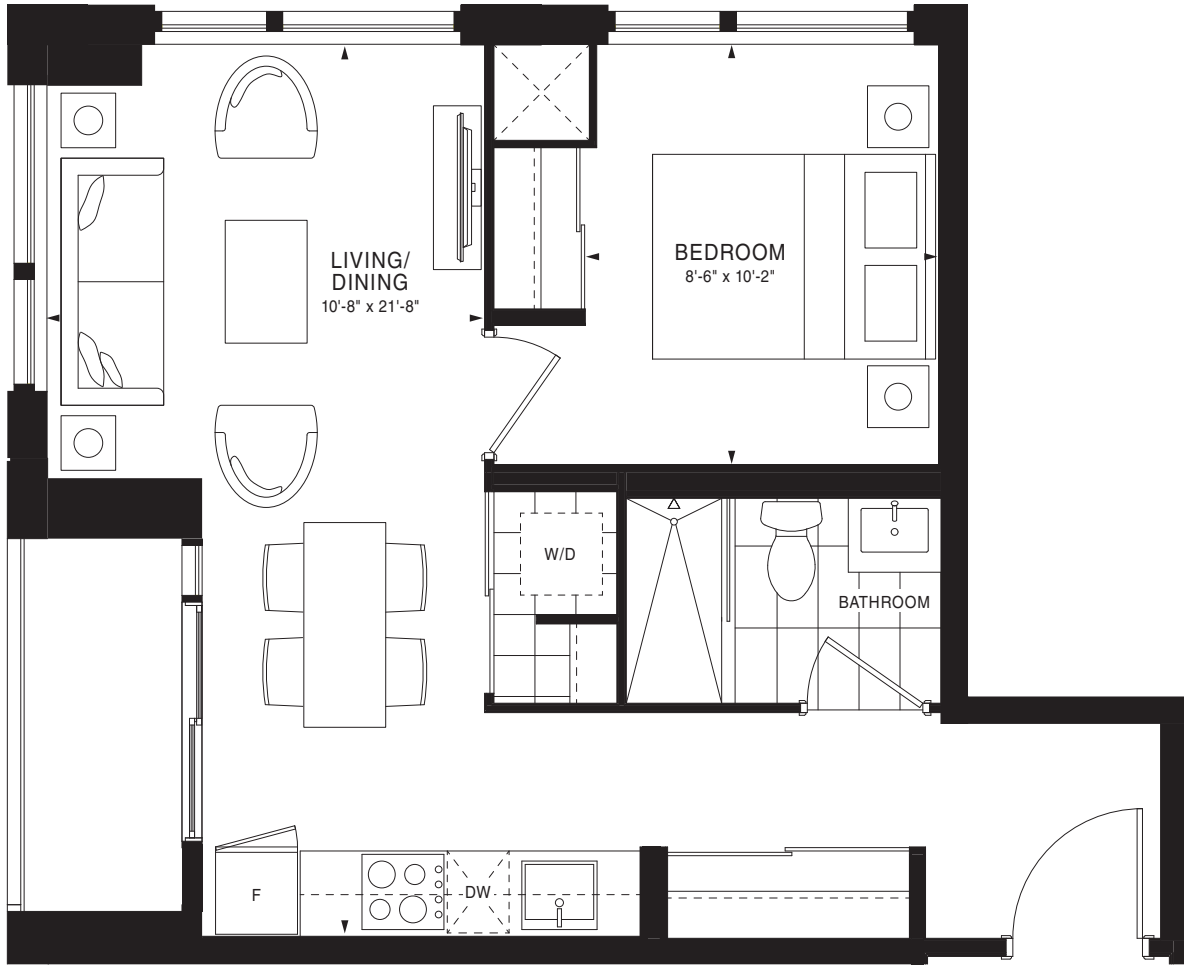

FLOOR 21

# EMPIRE QUAY HOUSE

SERASA

1 Bedroom | 496 sq. ft.

FLOOR 3

FLOOR 3

FLOOR 6

FLOORS 7-10

FLOOR 11

FLOOR 2

FLOOR 3

FLOOR 4

FLOOR 5