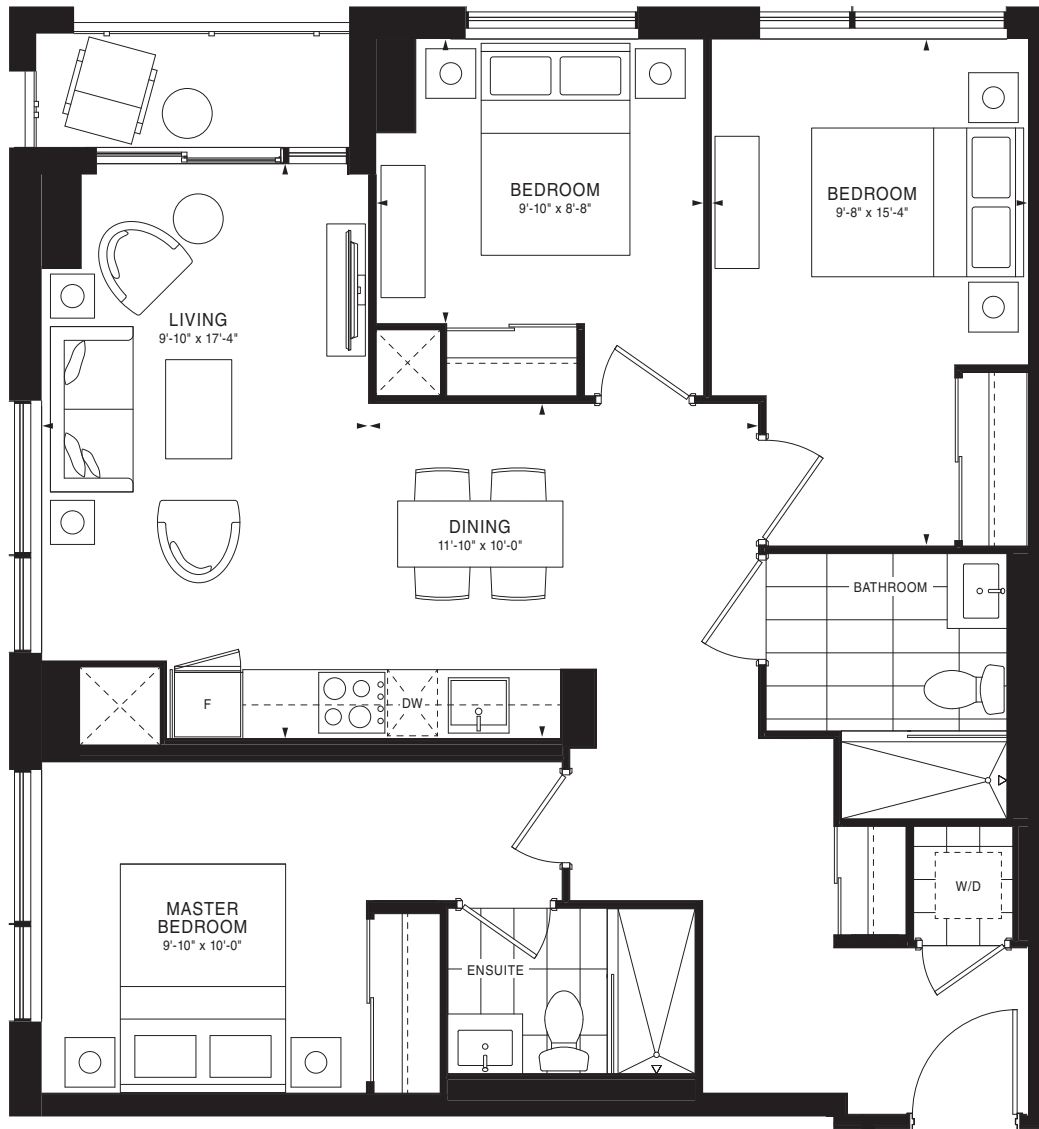

FLOOR 21

**FLOOR 6**

FLOOR 21

# EMPIRE QUAY HOUSE

SEALINE

3 Bedrooms | 902 sq. ft.

FLOOR 2

FLOOR 3

FLOOR 4

FLOOR 5

FLOOR 6

# EMPIRE QUAY HOUSE

LIDO

3 Bedrooms | 929 sq. ft.

FLOORS 7-10

FLOOR 11

FLOOR 6

FLOORS 13-20

FLOOR 2

FLOOR 3

FLOOR 4

FLOOR 5