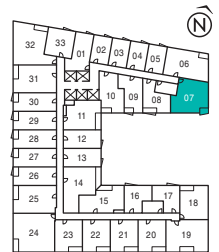

EMPIRE QUAY HOUSE

PALANGA

2 Bedrooms | 731 sq. ft.

FLOOR 4