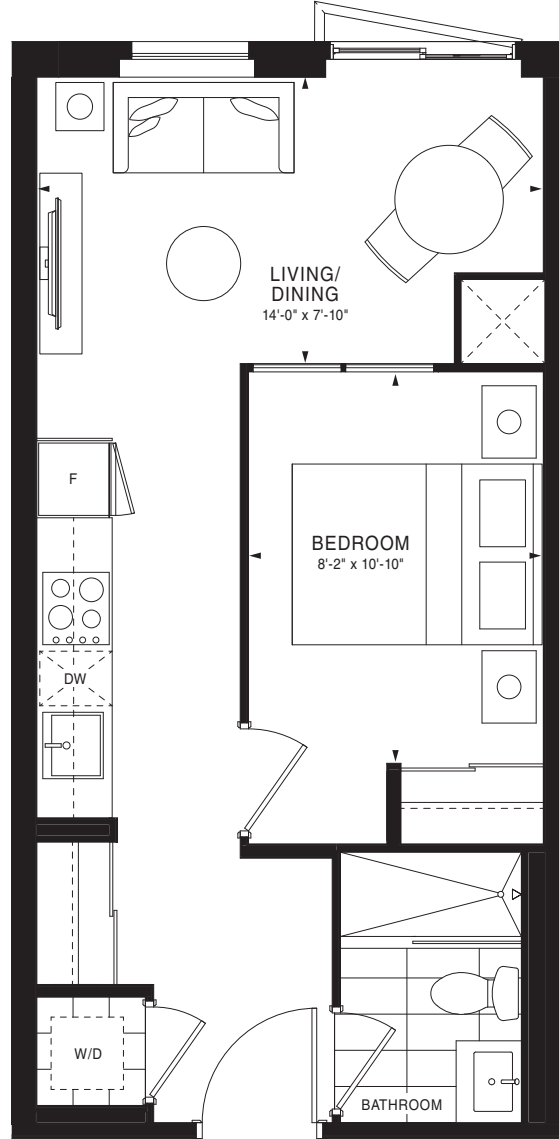

FLOOR 5

FLOOR 6

FLOORS 7-10

FLOOR 5

FLOOR 6

FLOORS 7-10

FLOOR 11

FLOOR 12

FLOORS 13-20

FLOOR 6

# EMPIRE QUAY HOUSE

SUNSHINE

1 Bedroom | 436 sq. ft.

FLOOR 3

FLOORS 4-5

FLOOR 6

FLOORS 7-11

FLOOR 12

FLOORS 13-20

FLOOR 21

FLOORS 13-20

FLOOR 5

FLOOR 6

FLOORS 7-11

FLOOR 12

FLOORS 13-20