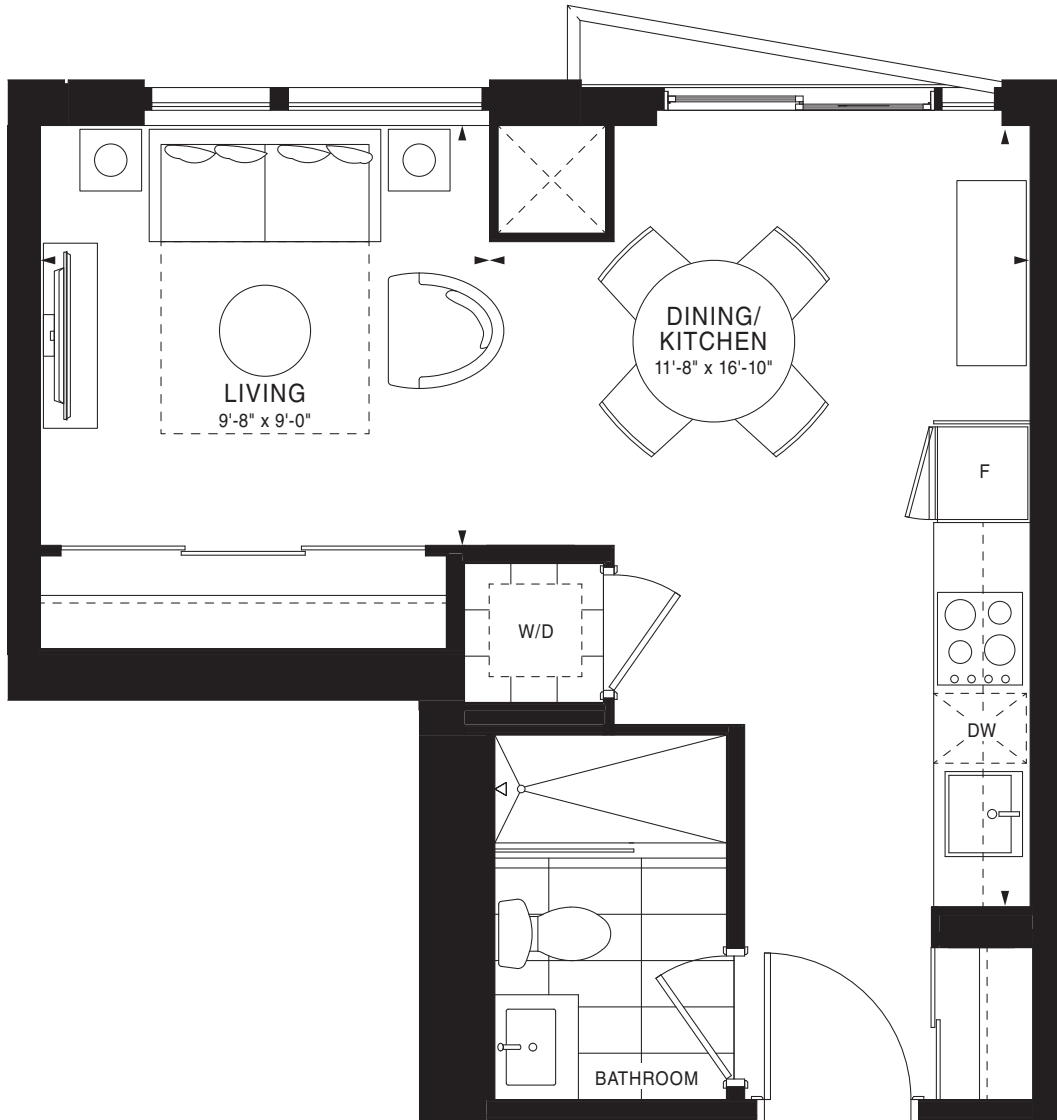

# EMPIRE QUAY HOUSE

GALLEON

Studio | 400 sq. ft.

FLOORS 7-10

FLOOR 11

FLOOR 12

FLOORS 13 & 20

FLOORS 14-19

FLOOR 21

FLOOR 4

FLOORS 7-10

FLOOR 3

FLOOR 5

FLOOR 6

FLOOR 3

FLOOR 4

FLOOR 5

FLOOR 6

FLOORS 7-10

FLOOR 5

FLOOR 6

FLOORS 7-10

FLOOR 11

FLOOR 12

FLOORS 13-20

FLOOR 6