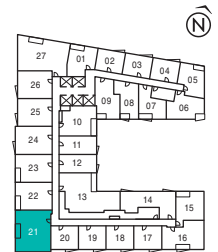

EMPIRE QUAY HOUSE

LIDO

3 Bedrooms | 929 sq. ft.

FLOOR 11