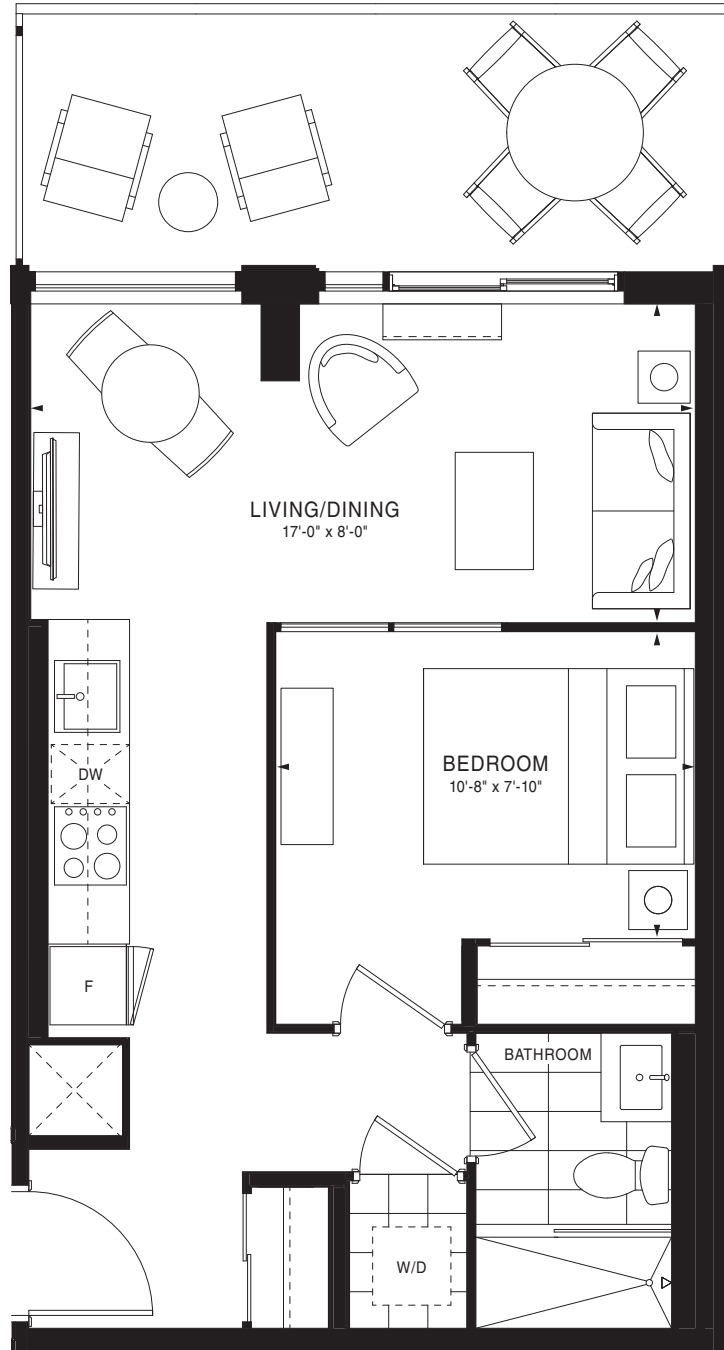

# EMPIRE QUAY HOUSE

ROCKY

1 Bedroom | 618 sq. ft.

FLOOR 5

FLOOR 6

FLOORS 7-11

FLOOR 12

FLOORS 13-20

FLOOR 21

FLOOR 3

FLOOR 6

FLOOR 11

FLOOR 12

FLOOR 13

FLOOR 20

FLOOR 3

# EMPIRE QUAY HOUSE

WESTBAY

1 Bedroom | 520 sq. ft.

FLOOR 3

FLOOR 4

FLOOR 5

**FLOOR 2**

FLOOR 2