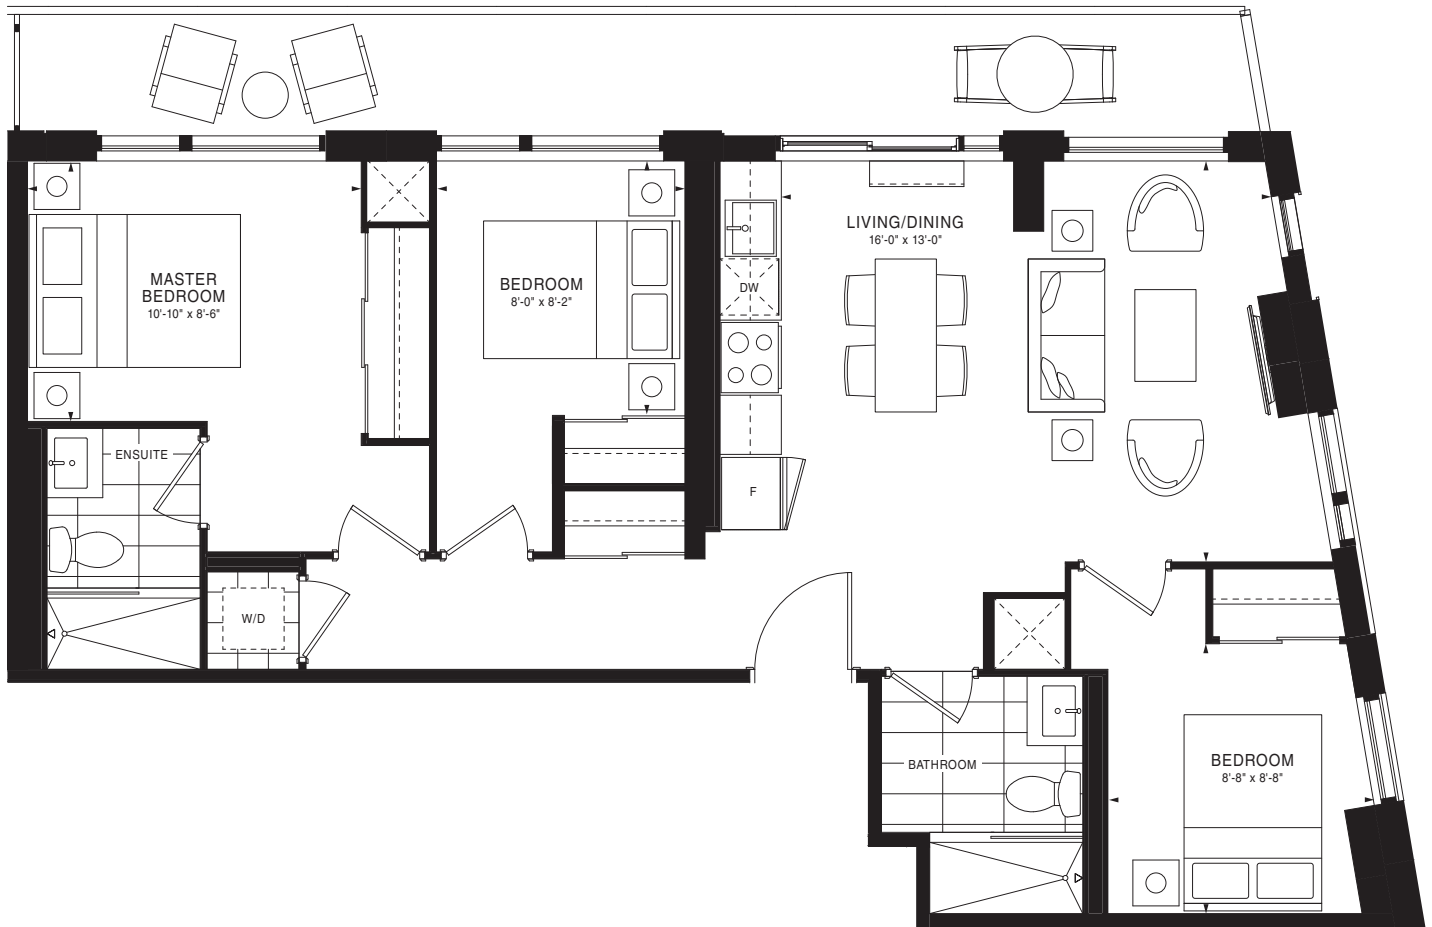

FLOOR 21

**FLOOR 6**

FLOOR 21

# EMPIRE QUAY HOUSE

SEALINE

3 Bedrooms | 902 sq. ft.

FLOOR 2

FLOOR 3

FLOOR 4

FLOOR 5

FLOOR 6