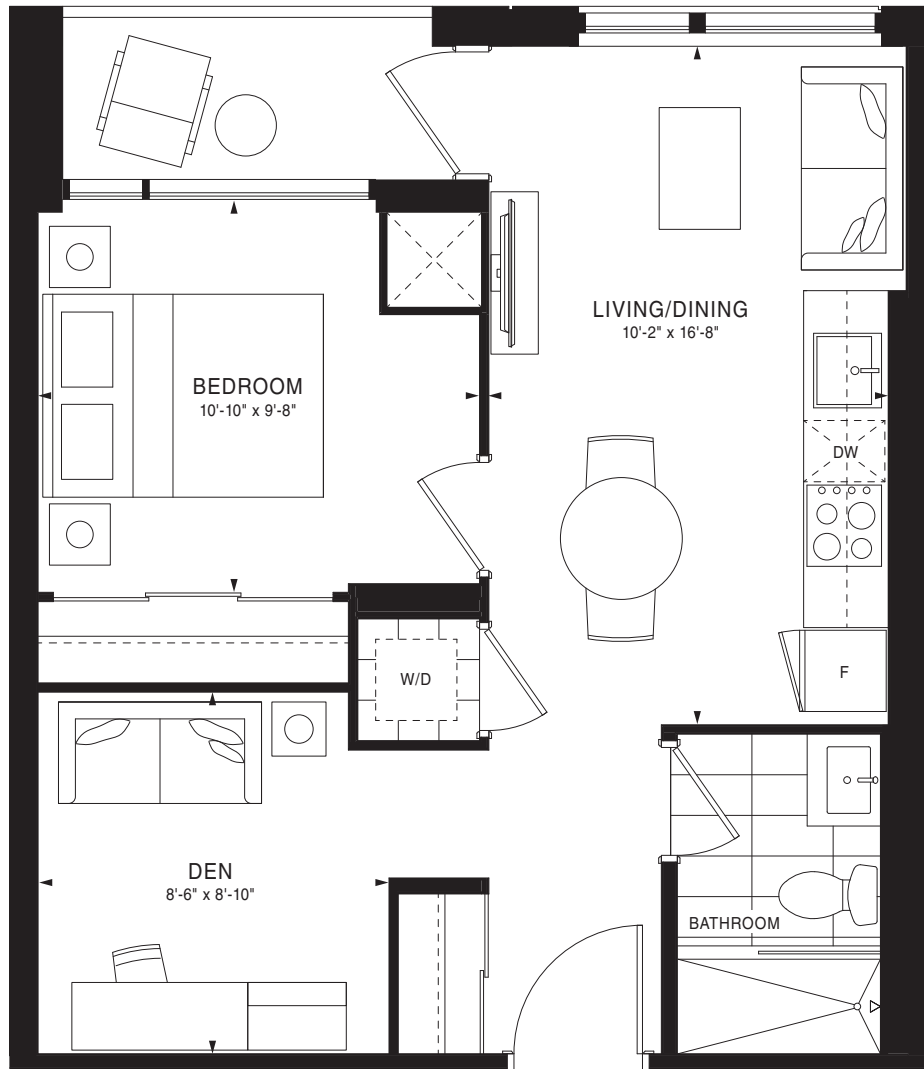

# EMPIRE QUAY HOUSE

WESTBAY

1 Bedroom | 520 sq. ft.

FLOOR 3

FLOOR 4

FLOOR 5

**FLOOR 2**

FLOOR 2