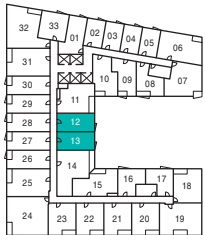

FLOOR 5

FLOOR 6

FLOORS 7-10

FLOOR 5

FLOOR 6

FLOORS 7-10

FLOOR 11

FLOOR 12

FLOORS 13-20

FLOOR 6

# EMPIRE QUAY HOUSE

SUNSHINE

1 Bedroom | 436 sq. ft.

FLOOR 3

FLOORS 4-5

FLOOR 6

FLOORS 7-11

FLOOR 12

FLOORS 13-20

FLOOR 21

FLOORS 13-20

FLOOR 5

FLOOR 6

FLOORS 7-11

FLOOR 12

FLOORS 13-20