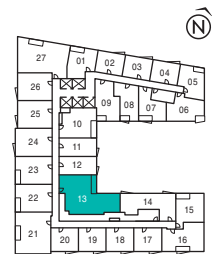

# EMPIRE QUAY HOUSE

VERO

3 Bedrooms | 1,030 sq. ft.

FLOOR 12

FLOOR 21

FLOOR 11