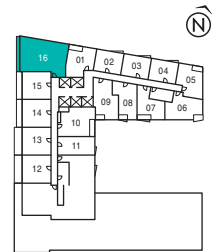

EMPIRE QUAY HOUSE

VERO

3 Bedrooms | 1,030 sq. ft.

FLOOR 12