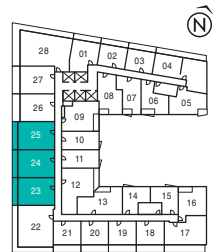

FLOOR 21

FLOOR 3

FLOOR 5

**FLOOR 6**

FLOORS 7-10

FLOOR 11

FLOORS 7-10

FLOOR 11

# EMPIRE QUAY HOUSE

MOULIN

2 Bedrooms | 627 sq. ft.

FLOOR 5

FLOOR 6

FLOORS 7-10

FLOOR 6

FLOORS 7-10

FLOOR 11

FLOOR 6

FLOORS 7-10

FLOOR 11

FLOOR 3