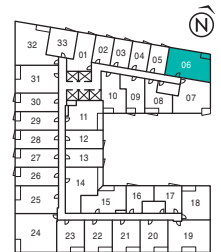

# EMPIRE QUAY HOUSE

CLIFTON

2 Bedrooms + Den | 756 sq. ft.

FLOOR 5

FLOOR 6

FLOORS 7-10

FLOOR 3

FLOOR 4