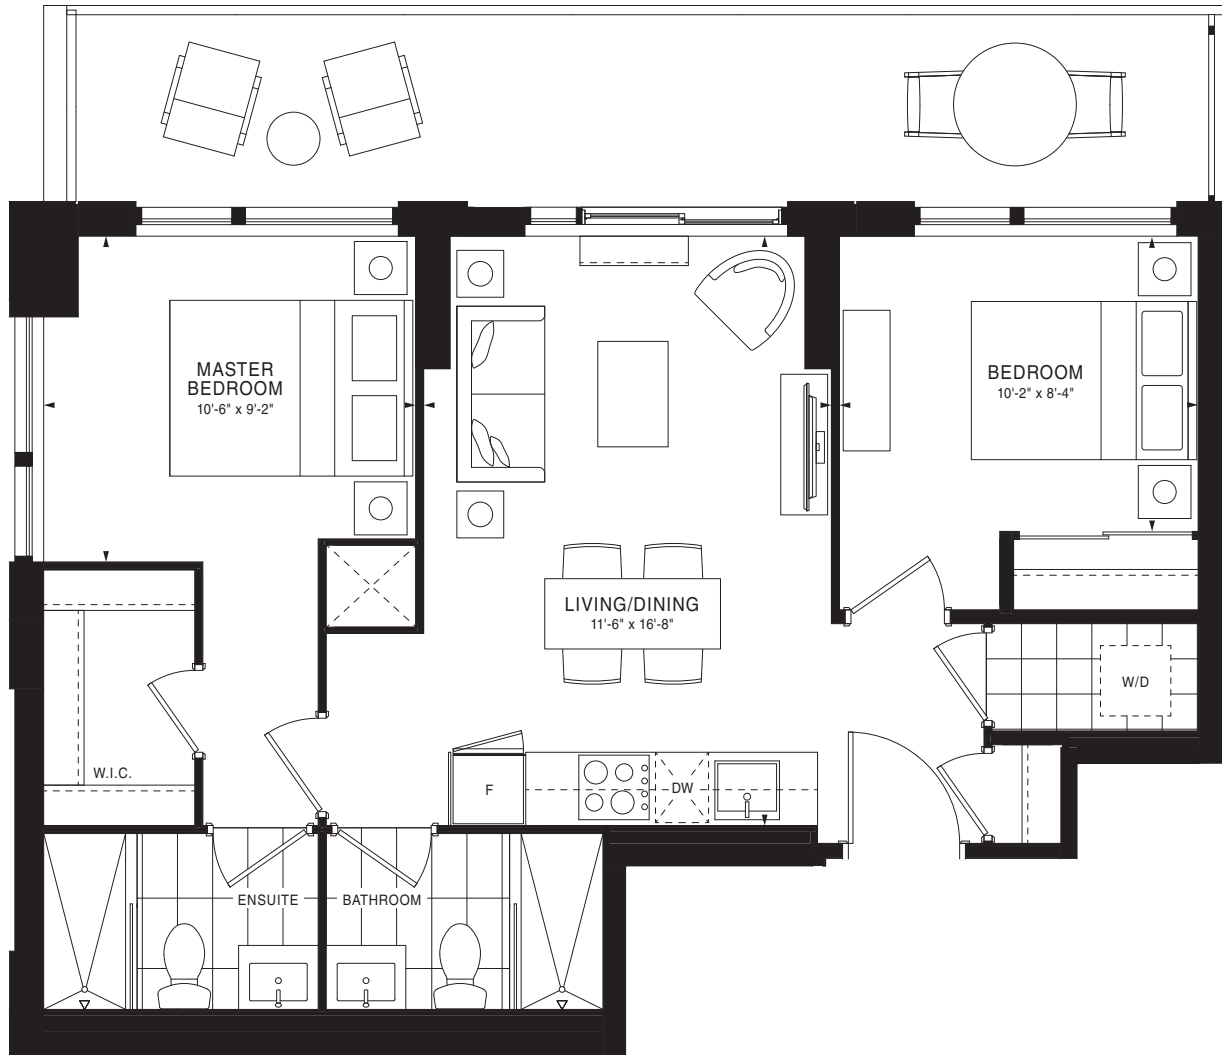

EMPIRE QUAY HOUSE

LIMAN

2 Bedrooms | 719 sq. ft.

FLOOR 6