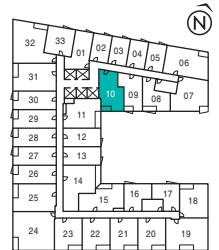

# EMPIRE QUAY HOUSE

VENTURA

3 Bedrooms | 1,092 sq. ft.

FLOORS 13-19

FLOOR 4

**FLOOR 4**

FLOOR 4

FLOOR 4