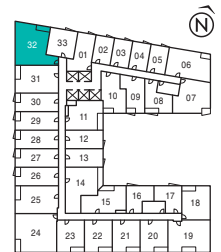

# EMPIRE QUAY HOUSE

SEALINE

3 Bedrooms | 902 sq. ft.

FLOOR 2

FLOOR 3

FLOOR 4

FLOOR 5

FLOOR 6