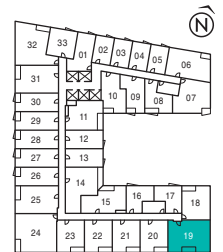

# EMPIRE QUAY HOUSE

ASTOLA

2 Bedrooms + Den | 821 sq. ft.

FLOOR 3

FLOOR 2

FLOOR 3

FLOOR 4

FLOOR 5