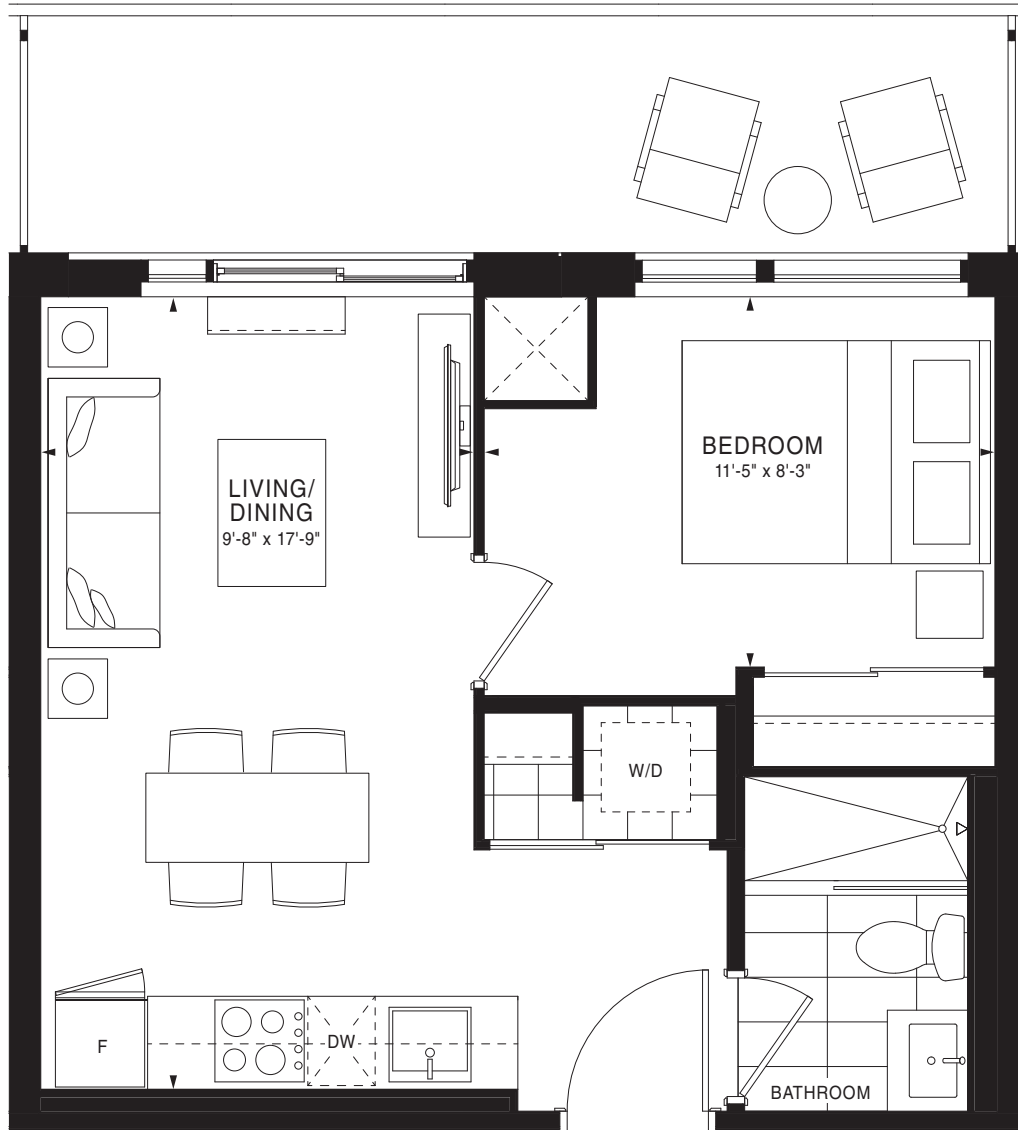

FLOOR 21

FLOOR 4

FLOORS 7-10

FLOOR 3

FLOOR 5

FLOOR 6

FLOOR 3

FLOOR 4

FLOOR 5

FLOOR 6

FLOORS 7-10

FLOOR 5

FLOOR 6

FLOORS 7-10

FLOOR 11

FLOOR 12

FLOORS 13-20

FLOOR 6

# EMPIRE QUAY HOUSE

SUNSHINE

1 Bedroom | 436 sq. ft.

FLOOR 3

FLOORS 4-5

FLOOR 6

FLOORS 7-11

FLOOR 12