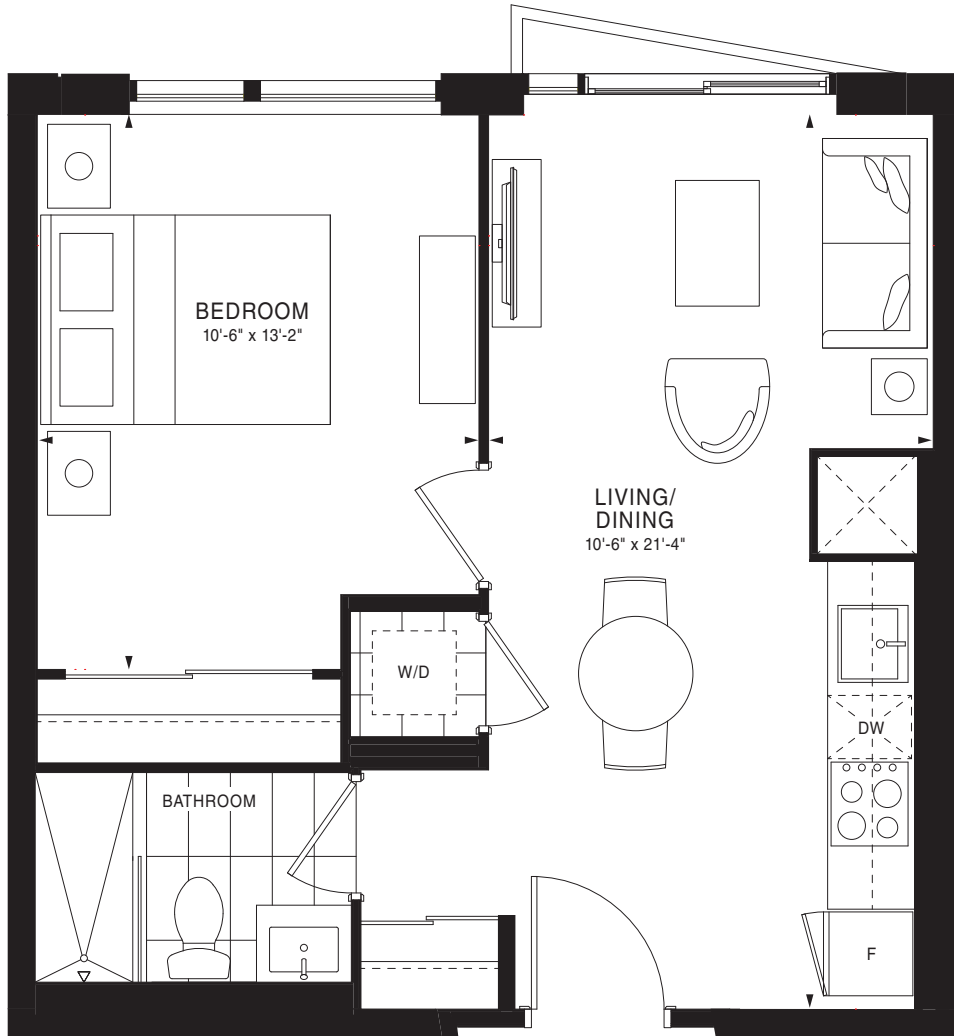

FLOOR 21

# EMPIRE QUAY HOUSE

SERASA

1 Bedroom | 496 sq. ft.

FLOOR 3

FLOOR 3

FLOOR 6

FLOORS 7-10

FLOOR 11

FLOOR 2

FLOOR 3

FLOOR 4

FLOOR 5