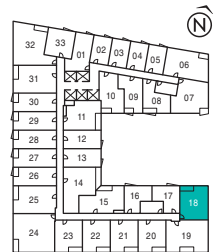

FLOOR 3

FLOOR 4

FLOOR 5

# EMPIRE QUAY HOUSE

TABA

1 Bedroom + Den | 544 sq. ft.

FLOOR 5

FLOOR 6

FLOORS 7-11

FLOOR 12

FLOORS 13-20

FLOOR 21

FLOOR 3

FLOOR 5

**FLOOR 6**

FLOORS 7-10

FLOOR 11

FLOORS 7-10

FLOOR 11