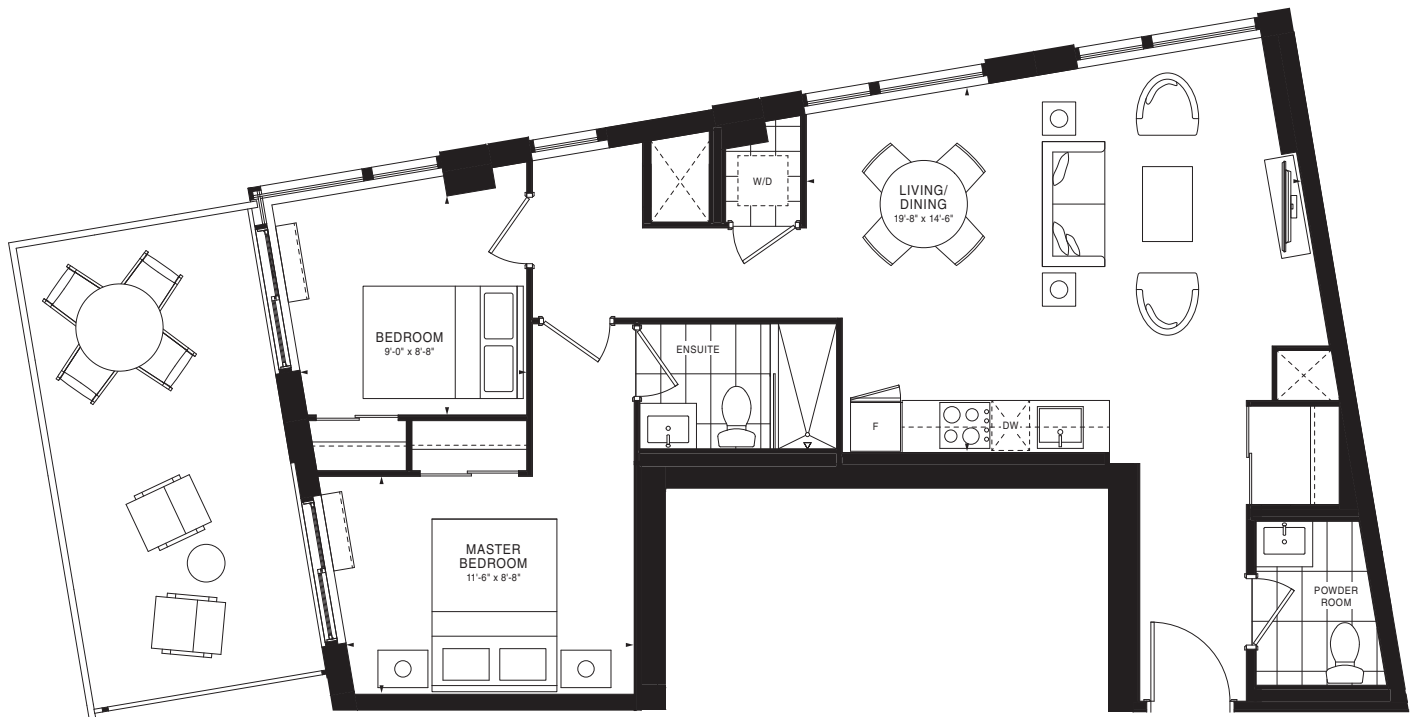

# EMPIRE QUAY HOUSE

ASTOLA

2 Bedrooms + Den | 821 sq. ft.

FLOOR 3

FLOOR 2

FLOOR 3

FLOOR 4

FLOOR 5

FLOOR 21

**FLOOR 6**

FLOOR 21