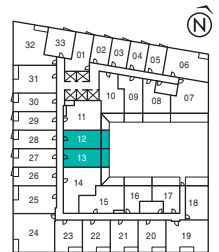

FLOOR 5

FLOOR 6

FLOORS 7-10

FLOOR 5

FLOOR 6

FLOORS 7-10

FLOOR 11

FLOOR 12

FLOORS 13-20

FLOOR 6

# EMPIRE QUAY HOUSE

SUNSHINE

1 Bedroom | 436 sq. ft.

FLOOR 3

FLOORS 4-5

FLOOR 6

FLOORS 7-11

FLOOR 12

FLOORS 13-20

FLOOR 21

FLOORS 13-20

FLOOR 5

FLOOR 6

FLOORS 7-11

FLOOR 12

FLOORS 13-20