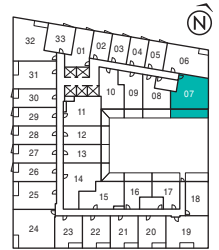

FLOOR 11

FLOOR 6

FLOORS 7-10

FLOOR 11

FLOOR 3

# EMPIRE QUAY HOUSE

NIDA

2 Bedrooms | 745 sq. ft.

FLOOR 3