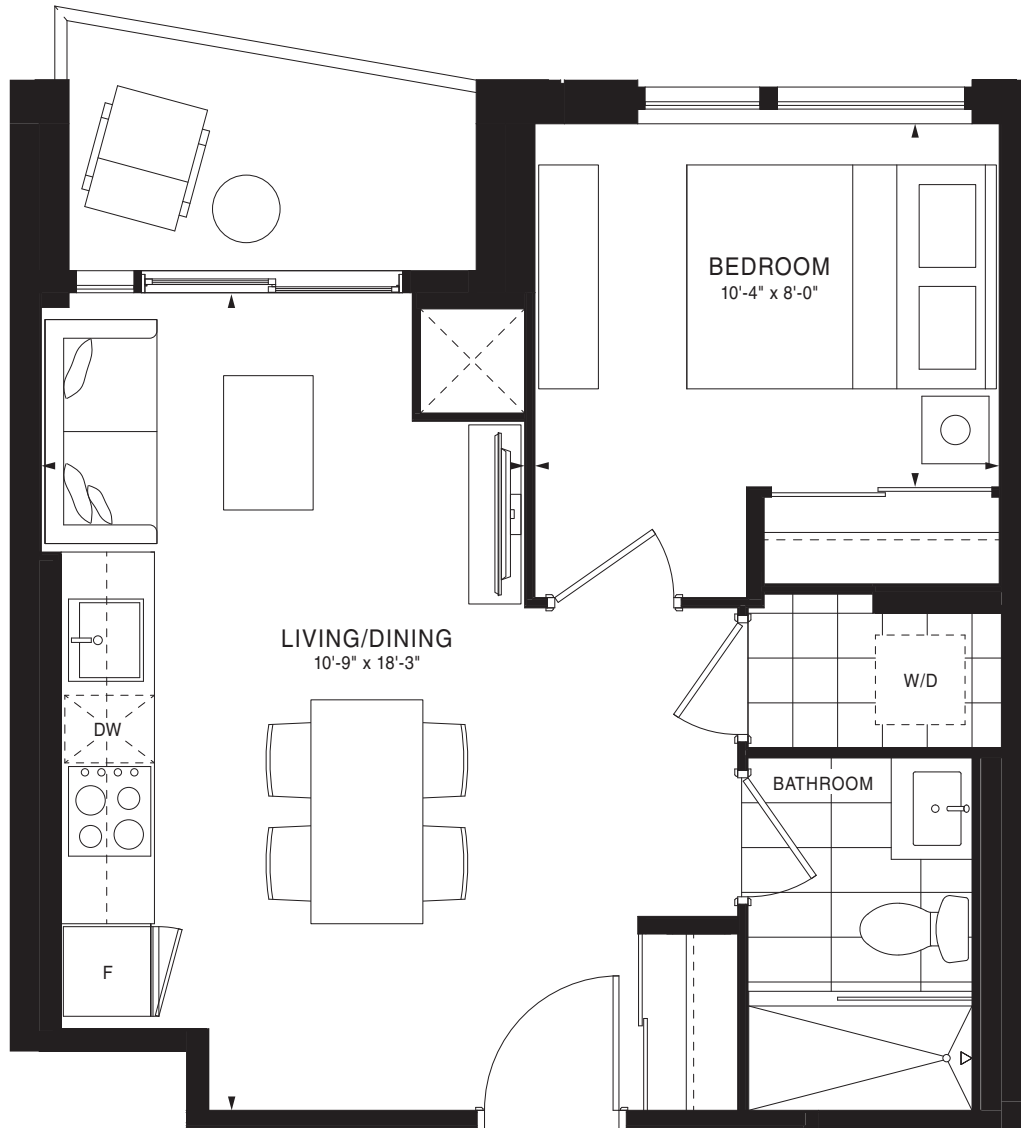

FLOORS 13-20

FLOOR 6

# EMPIRE QUAY HOUSE

SUNSHINE

1 Bedroom | 436 sq. ft.

FLOOR 3

FLOORS 4-5

FLOOR 6

FLOORS 7-11

FLOOR 12

FLOORS 13-20

FLOOR 21

FLOORS 13-20

FLOOR 5

FLOOR 6

FLOORS 7-11

FLOOR 12

FLOORS 13-20

FLOOR 21