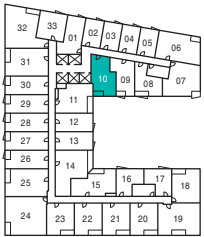

EMPIRE QUAY HOUSE

TABA

1 Bedroom + Den | 544 sq. ft.

FLOOR 5