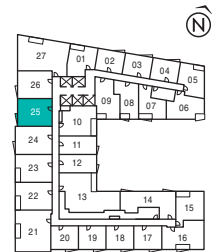

FLOOR 21

FLOOR 3

FLOOR 5

**FLOOR 6**

FLOORS 7-10

FLOOR 11

FLOORS 7-10

FLOOR 11

# EMPIRE QUAY HOUSE

MOULIN

2 Bedrooms | 627 sq. ft.

FLOOR 5

FLOOR 6

FLOORS 7-10

FLOOR 6

FLOORS 7-10

FLOOR 11

FLOOR 6

FLOORS 7-10

FLOOR 11

FLOOR 3