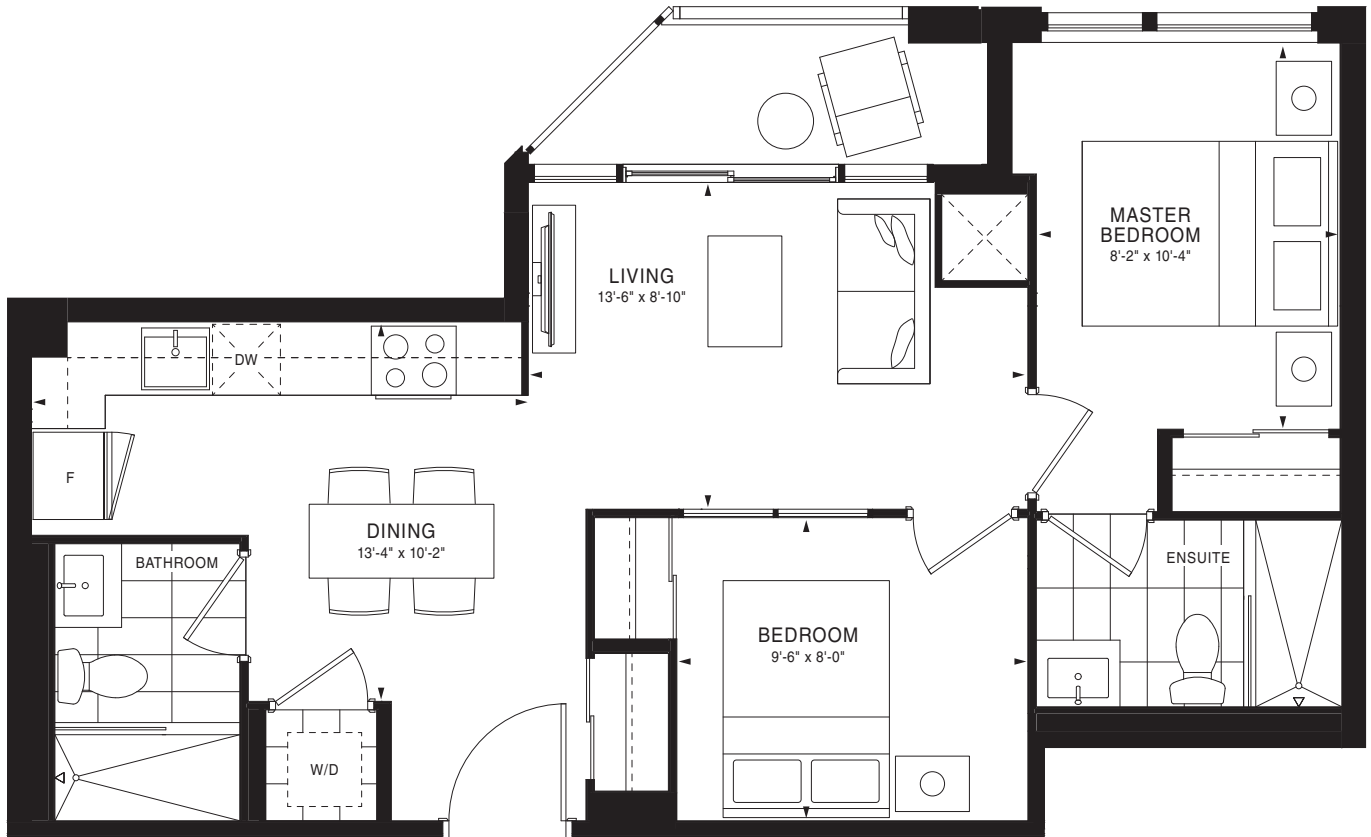

FLOOR 21

FLOOR 3

FLOOR 5

**FLOOR 6**

FLOORS 7-10

FLOOR 11

FLOORS 7-10

FLOOR 11

# EMPIRE QUAY HOUSE

MOULIN

2 Bedrooms | 627 sq. ft.

FLOOR 5

FLOOR 6

FLOORS 7-10

FLOOR 6

FLOORS 7-10