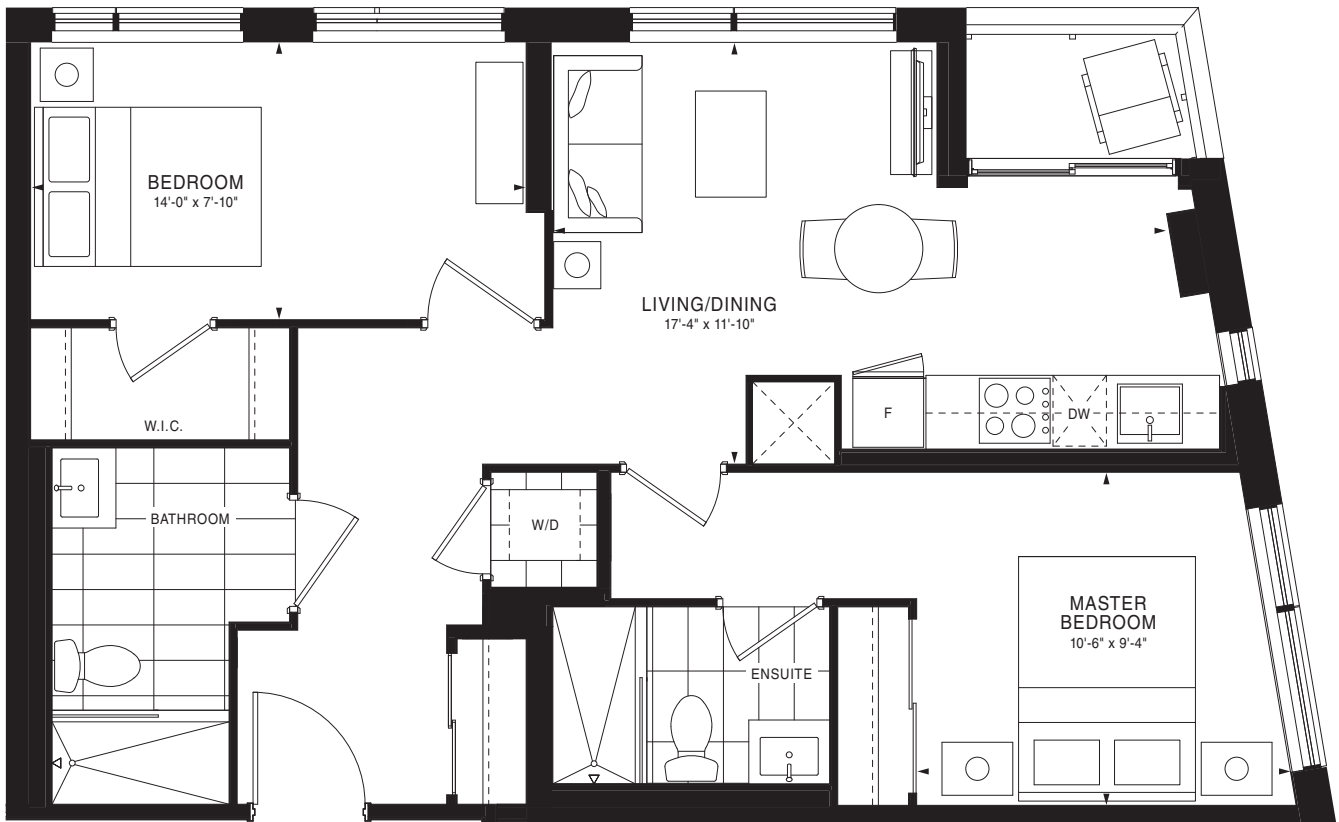

# EMPIRE QUAY HOUSE

CLIFTON

2 Bedrooms + Den | 756 sq. ft.

FLOOR 5

FLOOR 6

FLOORS 7-10

FLOOR 3

FLOOR 4