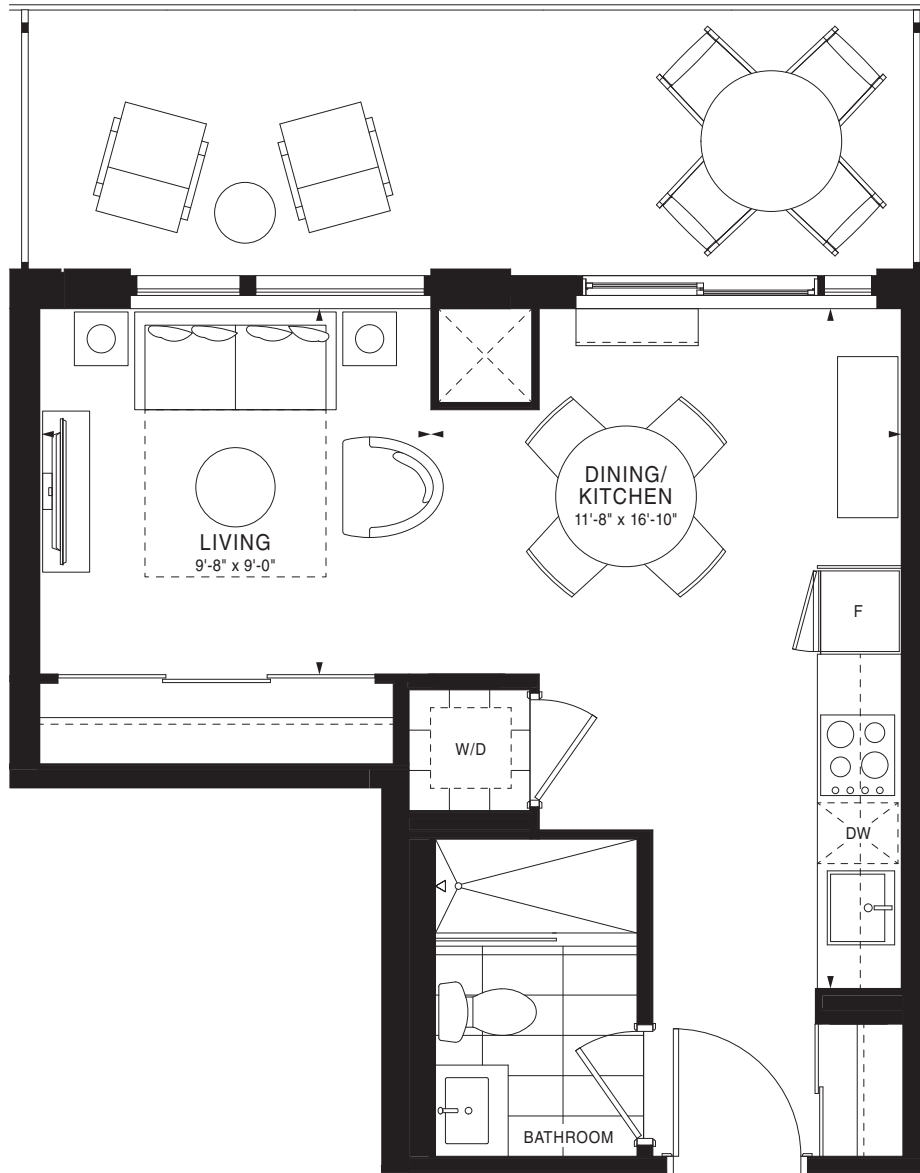

# EMPIRE QUAY HOUSE

GALLEON

Studio | 400 sq. ft.

FLOORS 7-10

FLOOR 11

FLOOR 12

FLOORS 13 & 20

FLOORS 14-19

FLOOR 21

FLOOR 4

FLOORS 7-10

FLOOR 3

FLOOR 5

FLOOR 6

FLOOR 3

FLOOR 4

FLOOR 5

FLOOR 6

FLOORS 7-10

FLOOR 5

FLOOR 6

FLOORS 7-10

FLOOR 11

FLOOR 12

FLOORS 13-20

FLOOR 6