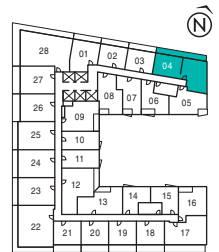

# EMPIRE QUAY HOUSE

SEALINE

3 Bedrooms | 902 sq. ft.

FLOOR 2

FLOOR 3

FLOOR 4

FLOOR 5

FLOOR 6