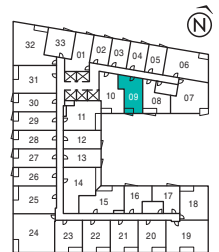

# EMPIRE QUAY HOUSE

VENTURA

3 Bedrooms | 1,092 sq. ft.

FLOORS 13-19

FLOOR 4

**FLOOR 4**

FLOOR 4

FLOOR 4