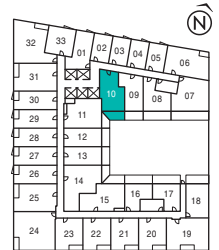

# EMPIRE QUAY HOUSE

TABA

1 Bedroom + Den | 544 sq. ft.

FLOOR 5

FLOOR 6

FLOORS 7-11

FLOOR 12

FLOORS 13-20

FLOOR 21

FLOOR 3

FLOOR 5

**FLOOR 6**

FLOORS 7-10

FLOOR 11

FLOORS 7-10

FLOOR 11