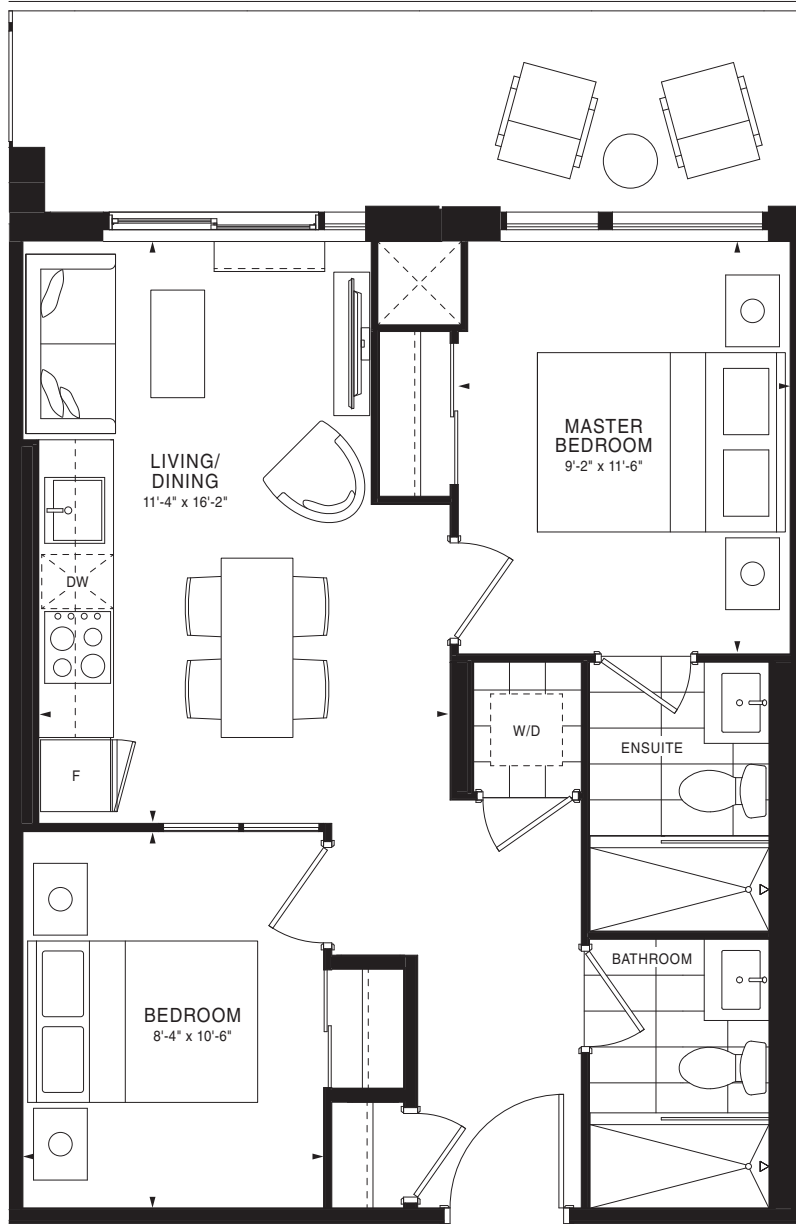

FLOOR 21

FLOOR 3

FLOOR 5

**FLOOR 6**

FLOORS 7-10

FLOOR 11

FLOORS 7-10

FLOOR 11

# EMPIRE QUAY HOUSE

MOULIN

2 Bedrooms | 627 sq. ft.

FLOOR 5

FLOOR 6

FLOORS 7-10

FLOOR 6

FLOORS 7-10