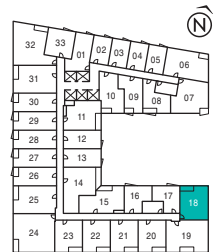

# EMPIRE QUAY HOUSE

VENTURA

3 Bedrooms | 1,092 sq. ft.

FLOORS 13-19

FLOOR 4

**FLOOR 4**

FLOOR 4

FLOOR 4