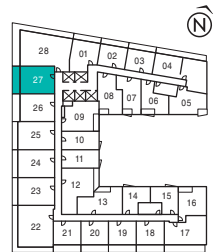

# EMPIRE QUAY HOUSE

TABA

1 Bedroom + Den | 544 sq. ft.

FLOOR 5

FLOOR 6

FLOORS 7-11

FLOOR 12

FLOORS 13-20

FLOOR 21

FLOOR 3

FLOOR 5

**FLOOR 6**

FLOORS 7-10

FLOOR 11

FLOORS 7-10

FLOOR 11