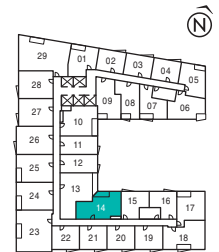

FLOOR 21

FLOOR 3

FLOOR 5

**FLOOR 6**

FLOORS 7-10

FLOOR 11

FLOORS 7-10

FLOOR 11

# EMPIRE QUAY HOUSE

MOULIN

2 Bedrooms | 627 sq. ft.

FLOOR 5

FLOOR 6

FLOORS 7-10

FLOOR 6

FLOORS 7-10

FLOOR 11

FLOOR 6

FLOORS 7-10

FLOOR 11

FLOOR 3