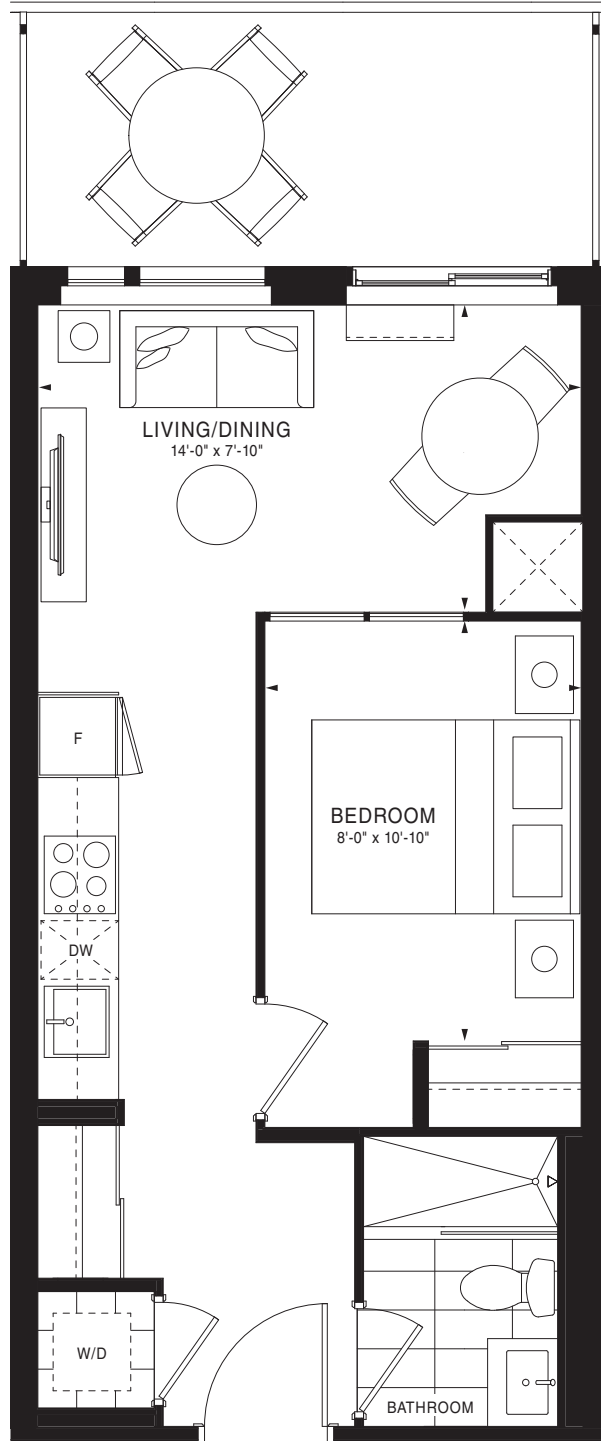

FLOOR 5

FLOOR 6

FLOORS 7-10

FLOOR 5

FLOOR 6

FLOORS 7-10

FLOOR 11

FLOOR 12

FLOORS 13-20

FLOOR 6

# EMPIRE QUAY HOUSE

SUNSHINE

1 Bedroom | 436 sq. ft.

FLOOR 3

FLOORS 4-5

FLOOR 6

FLOORS 7-11

FLOOR 12

FLOORS 13-20

FLOOR 21

FLOORS 13-20

FLOOR 5

FLOOR 6

FLOORS 7-11

FLOOR 12

FLOORS 13-20