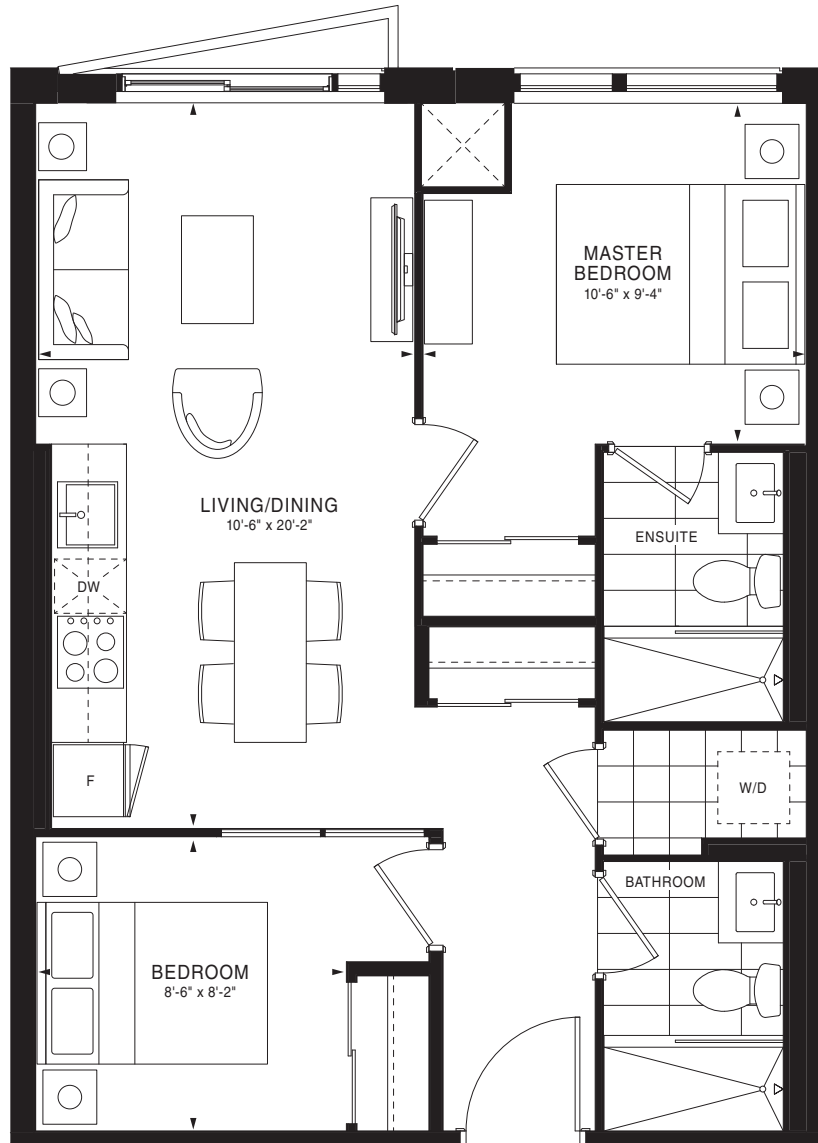

FLOOR 21

FLOOR 3

FLOOR 5

**FLOOR 6**

FLOORS 7-10

FLOOR 11

FLOORS 7-10

FLOOR 11

# EMPIRE QUAY HOUSE

MOULIN

2 Bedrooms | 627 sq. ft.

FLOOR 5

FLOOR 6

FLOORS 7-10

FLOOR 6

FLOORS 7-10

FLOOR 11

FLOOR 6

FLOORS 7-10

FLOOR 11

FLOOR 3