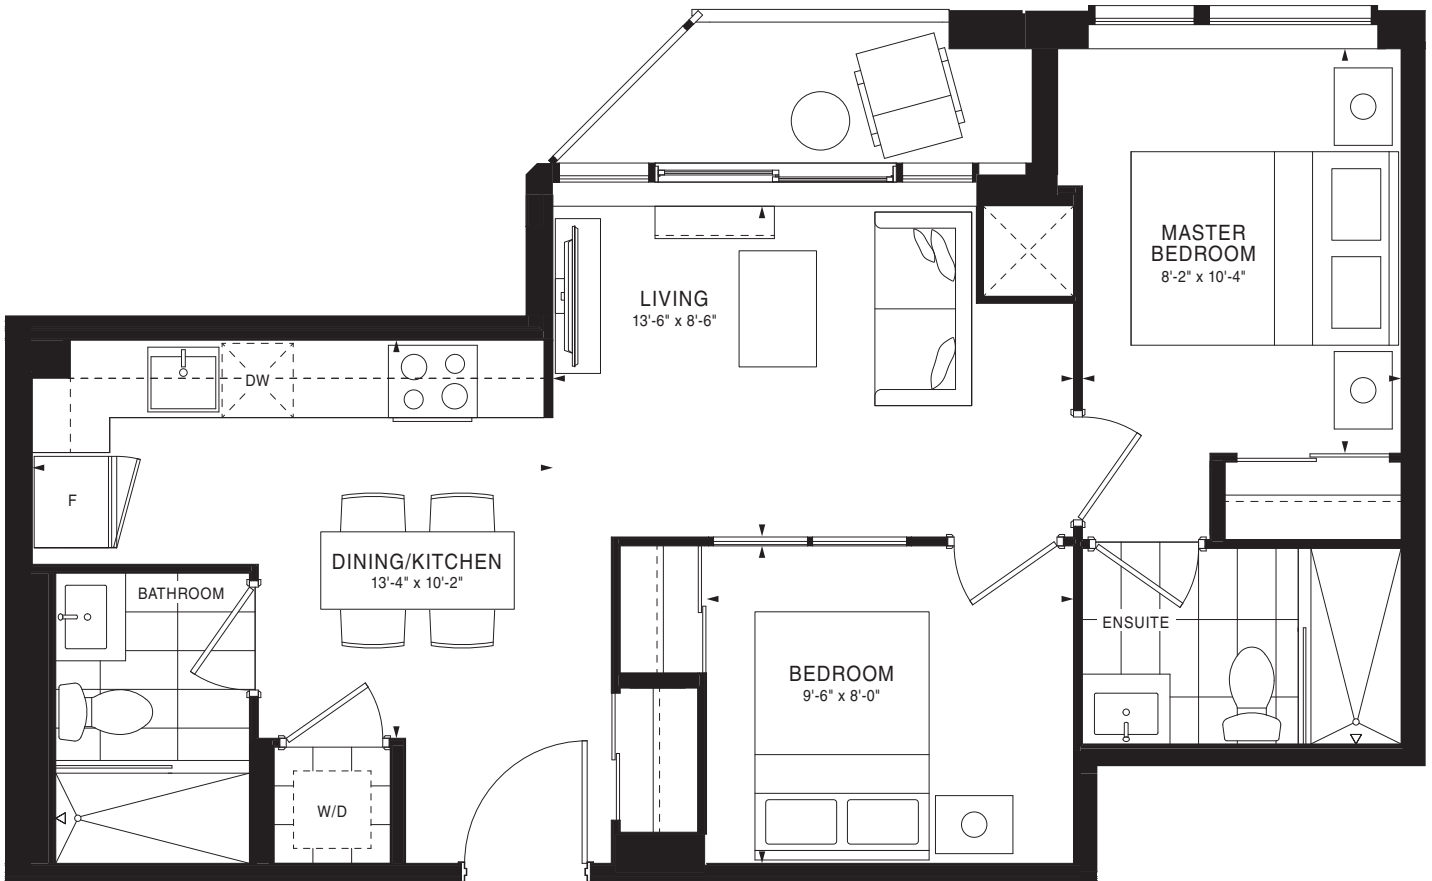

# EMPIRE QUAY HOUSE

VENTURA

3 Bedrooms | 1,092 sq. ft.

FLOORS 13-19

FLOOR 4

**FLOOR 4**

FLOOR 4

FLOOR 4

FLOOR 4

FLOOR 4