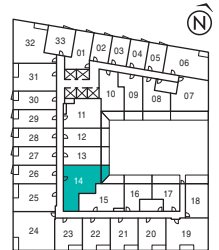

EMPIRE QUAY HOUSE

ASTOLA

2 Bedrooms + Den | 821 sq. ft.

FLOOR 3