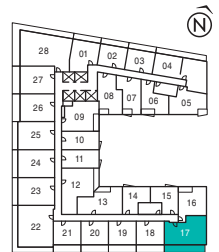

EMPIRE QUAY HOUSE

LIMAN

2 Bedrooms | 719 sq. ft.

FLOOR 6