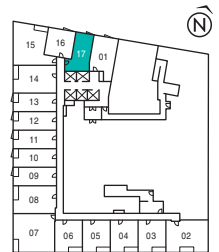

FLOOR 2

FLOOR 3

FLOOR 4

FLOOR 5

# EMPIRE QUAY HOUSE

CRANE

1 Bedroom | 556 sq. ft.

FLOORS 7-10

FLOORS 14-19

**FLOOR 2**

FLOORS 13-20

# EMPIRE QUAY HOUSE

ROCKY

1 Bedroom | 618 sq. ft.

FLOOR 5

FLOOR 6

FLOORS 7-11

FLOOR 12

FLOORS 13-20