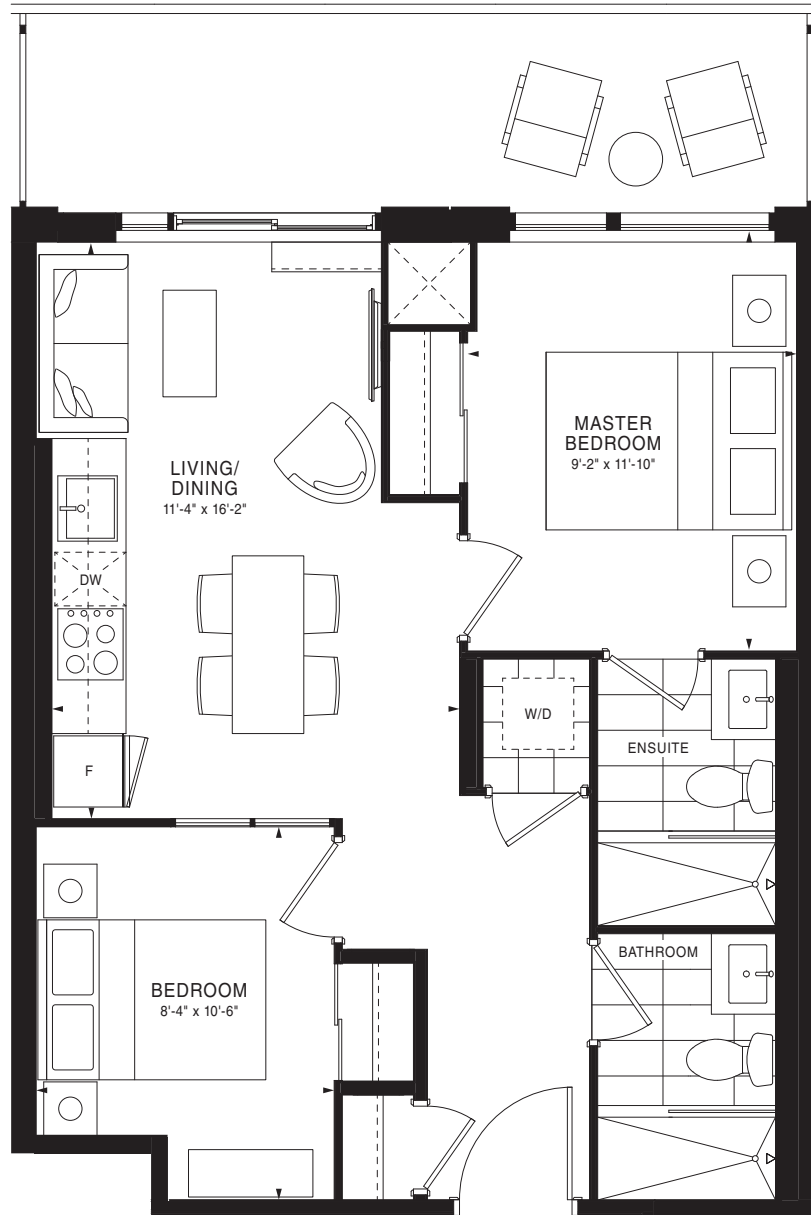

# EMPIRE QUAY HOUSE

TABA

1 Bedroom + Den | 544 sq. ft.

FLOOR 5

FLOOR 6

FLOORS 7-11

FLOOR 12

FLOORS 13-20

FLOOR 21

FLOOR 3

FLOOR 5

**FLOOR 6**

FLOORS 7-10

FLOOR 11

FLOORS 7-10

FLOOR 11