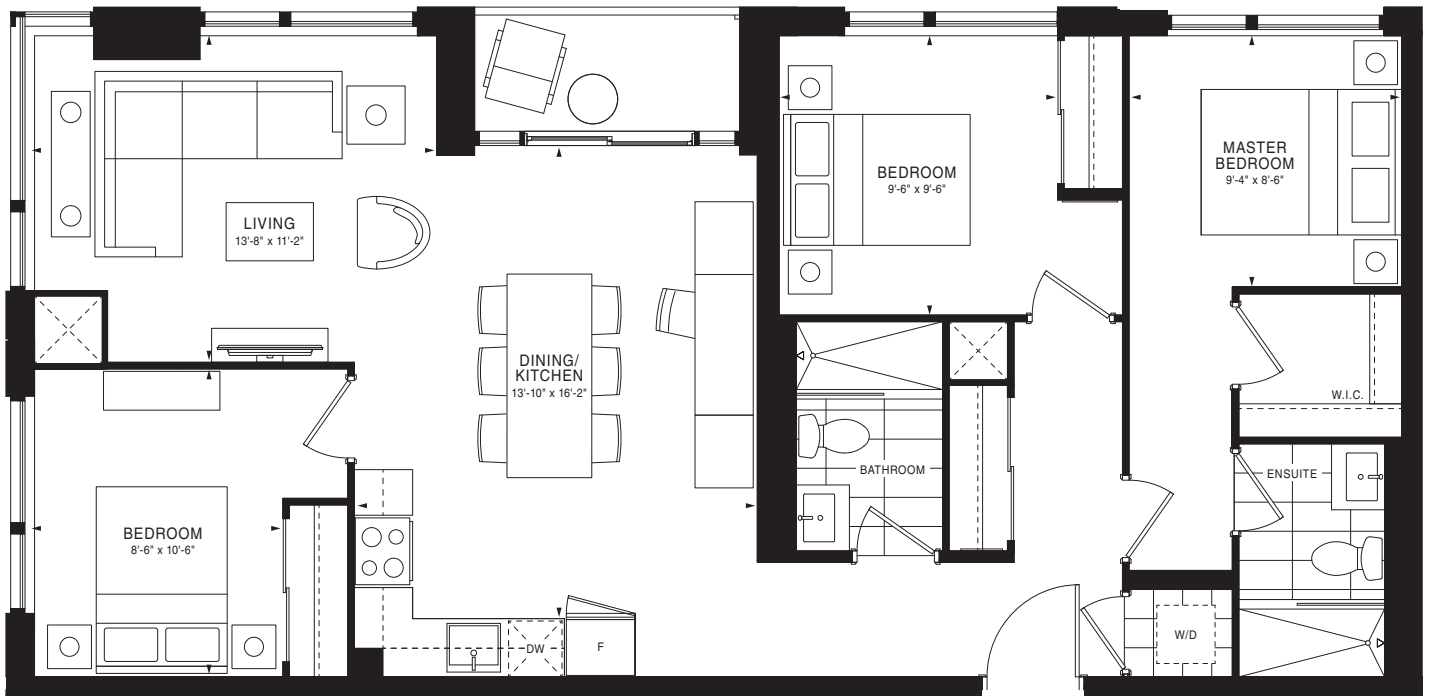

EMPIRE QUAY HOUSE

VENTURA

3 Bedrooms | 1,092 sq. ft.