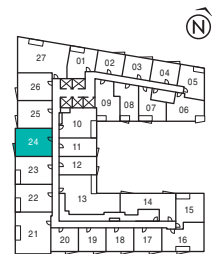

FLOOR 21

FLOOR 3

FLOOR 5

**FLOOR 6**

FLOORS 7-10

FLOOR 11

FLOORS 7-10

FLOOR 11

# EMPIRE QUAY HOUSE

MOULIN

2 Bedrooms | 627 sq. ft.

FLOOR 5

FLOOR 6

FLOORS 7-10

FLOOR 6

FLOORS 7-10

FLOOR 11

FLOOR 6

FLOORS 7-10

FLOOR 11

FLOOR 3