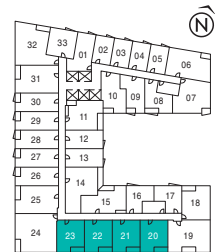

FLOOR 21

FLOOR 3

FLOOR 6

FLOOR 11

FLOOR 12

FLOOR 13

FLOOR 20

FLOOR 3

# EMPIRE QUAY HOUSE

WESTBAY

1 Bedroom | 520 sq. ft.

FLOOR 3

FLOOR 4

FLOOR 5

**FLOOR 2**

FLOOR 2

FLOOR 3

FLOOR 4

FLOOR 5