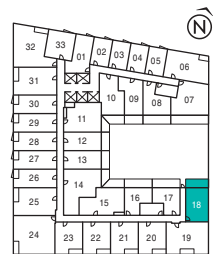

FLOOR 21

FLOOR 3

FLOOR 6

FLOOR 11

FLOOR 12

FLOOR 13

FLOOR 20

FLOOR 3

# EMPIRE QUAY HOUSE

WESTBAY

1 Bedroom | 520 sq. ft.

FLOOR 3

FLOOR 4

FLOOR 5

**FLOOR 2**

FLOOR 2