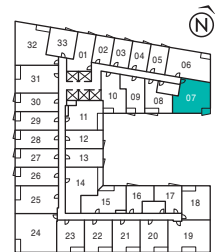

FLOOR 4

FLOOR 5

**FLOOR 21**

FLOOR 2

FLOOR 3

FLOOR 4

FLOOR 5

# EMPIRE QUAY HOUSE

COZUMEL

2 Bedrooms | 773 sq. ft.

FLOOR 11

FLOOR 5