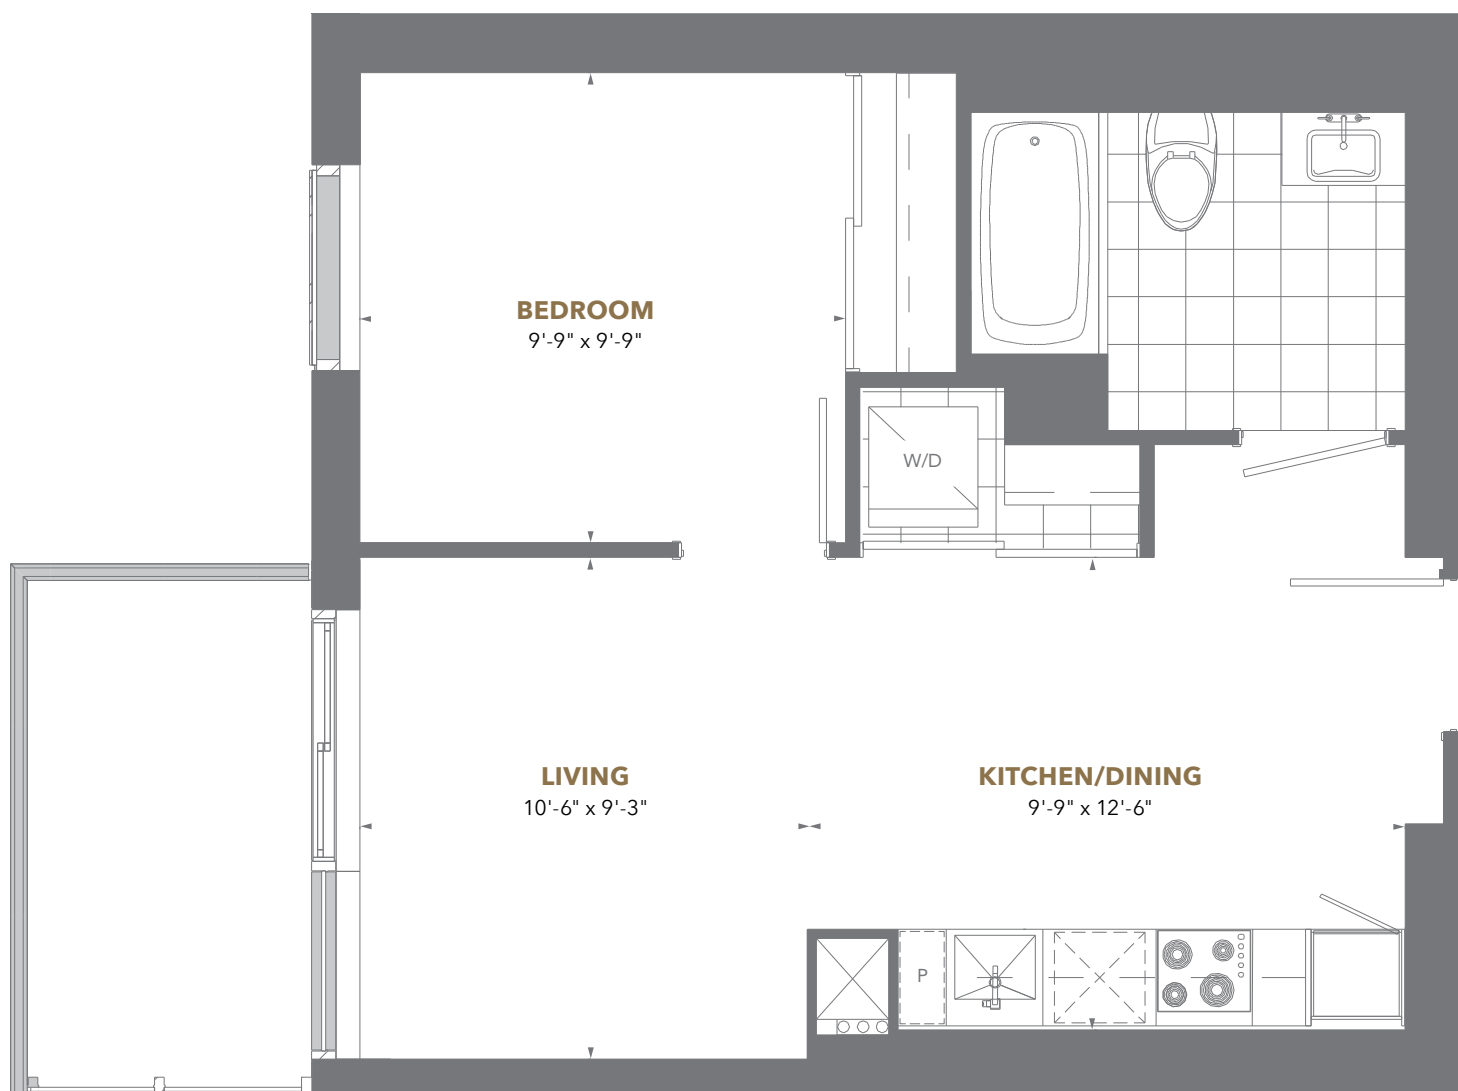

Suite Area: 646 sq. ft.

Balcony Area: 137 - 155 sq. ft.

Floors 8 to 34

THE PRESTIGE

PINNACLE ONE YONGE

Residence 02

2 Bedroom + Den

Suite Area: 881 sq. ft.

Balcony Area: 334 - 466 sq. ft.

Floors 8 to 34

THE PRESTIGE

PINNACLE ONE YONGE

Residence 03

1 Bedroom

Suite Area: 518 sq. ft.
Balcony Area: 69 sq. ft.

Floors 8 to 34

Floors 38 to 54

THE PRESTIGE

PINNACLE ONE YONGE

Residence 04

1 Bedroom + Den

Suite Area: 696 sq. ft.

Balcony Area: 217 sq. ft.

Floors 8 to 34