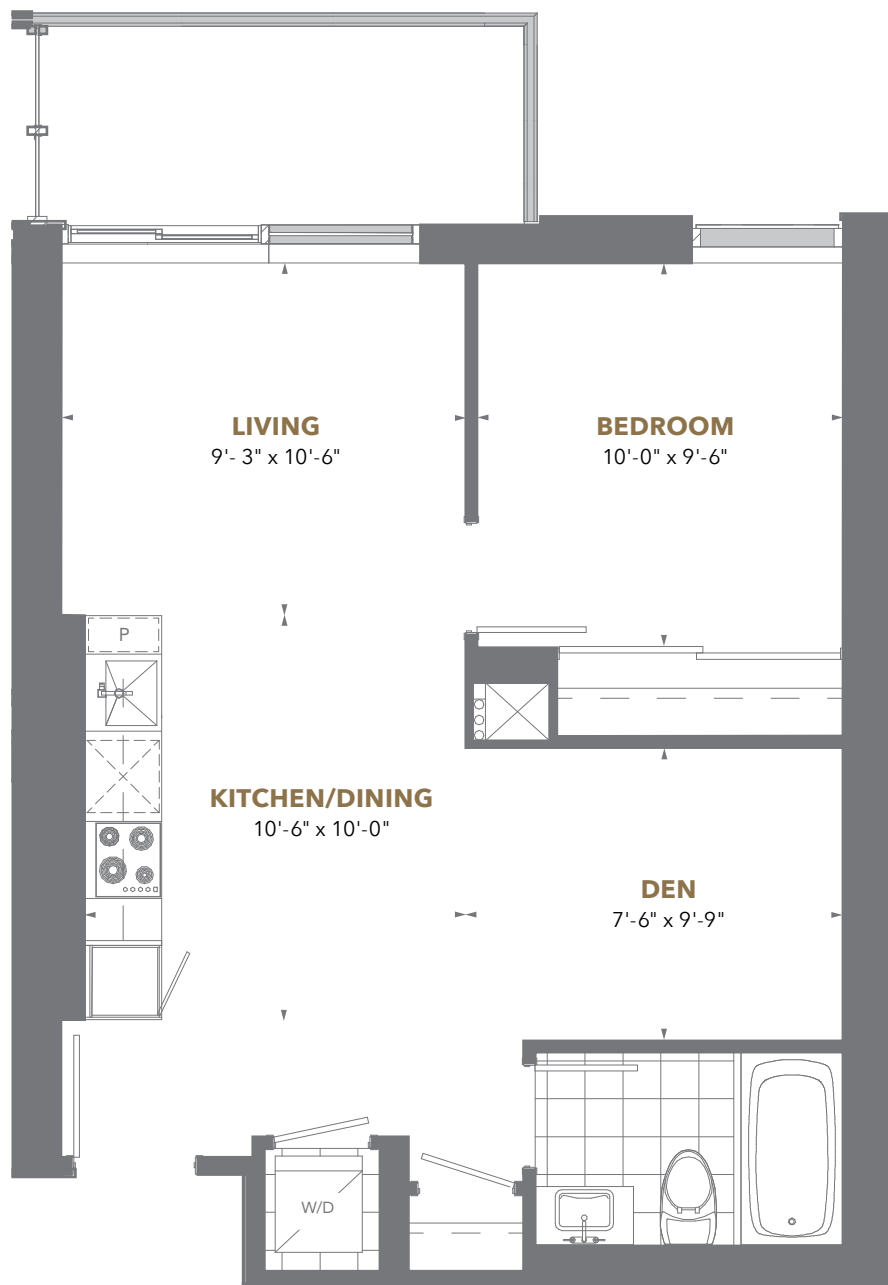

Floors 38 to 54

THE PRESTIGE

PINNACLE ONE YONGE

Residence 05

1 Bedroom + Den

Suite Area: 596 sq. ft.

Balcony Area: 65 sq. ft.

Floors 8 to 34