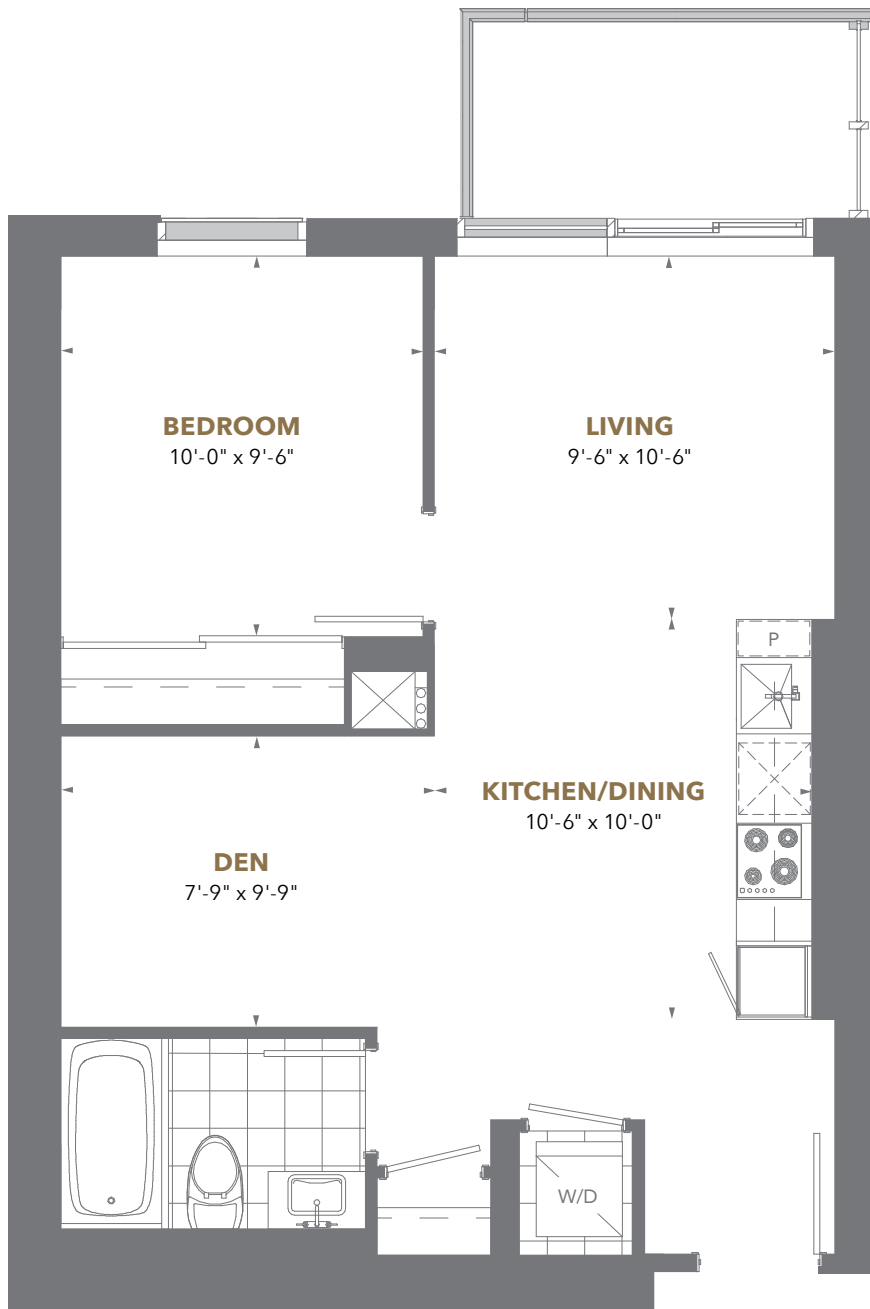

THE PRESTIGE

PINNACLE ONE YONGE

Residence 05

1 Bedroom

Suite Area: 586 sq. ft.
Balcony Area: 65 sq. ft.

Floors 38 to 41, 44 to 49, 52 to 54

THE PRESTIGE

PINNACLE ONE YONGE

Residence 06

1 Bedroom + Den

Suite Area: 617 sq. ft.

Balcony Area: 52 sq. ft.

Floors 8 to 34

Floors 38 to 54

THE PRESTIGE

PINNACLE ONE YONGE