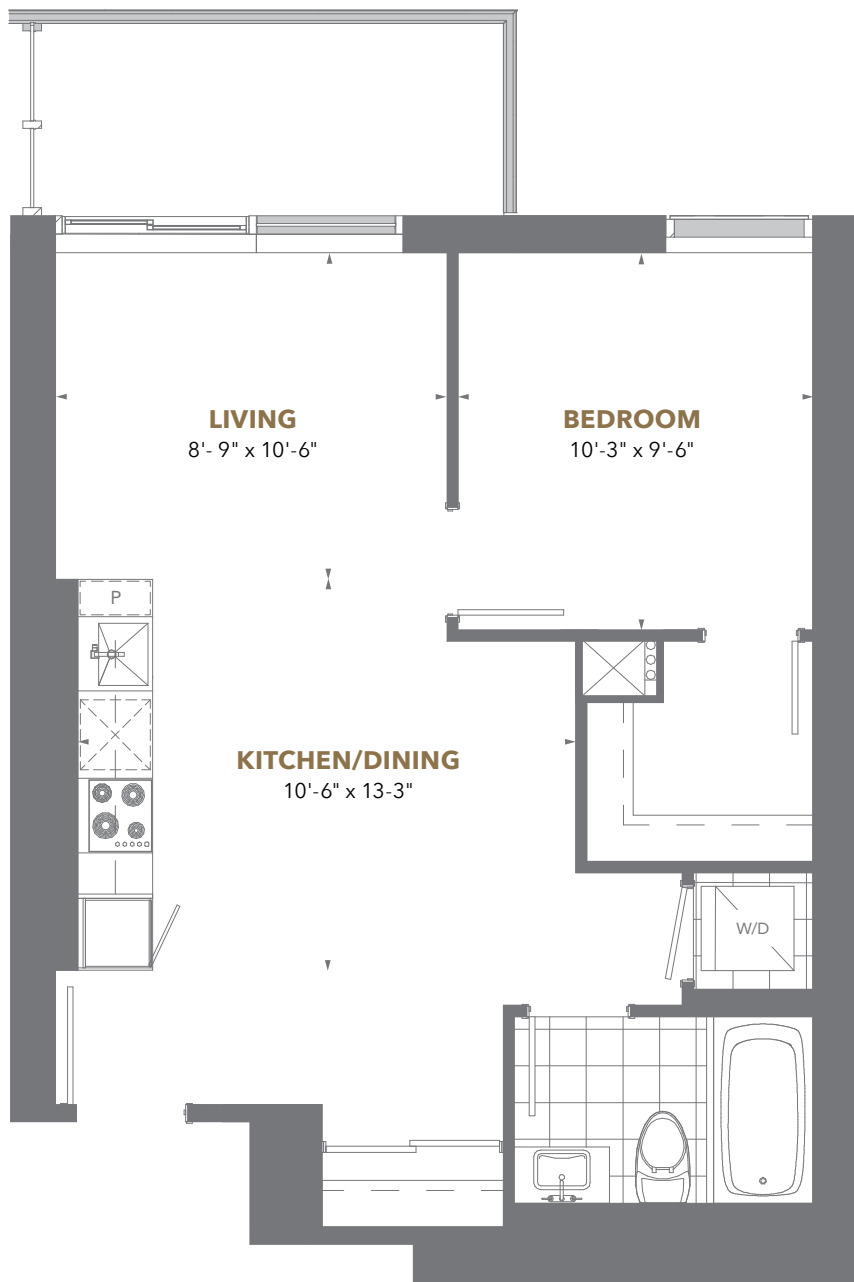

Floors 38 to 54

THE PRESTIGE

PINNACLE ONE YONGE

Residence 05

1 Bedroom + Den

Suite Area: 596 sq. ft.

Balcony Area: 65 sq. ft.

Floors 8 to 34

THE PRESTIGE

PINNACLE ONE YONGE

Residence 05

1 Bedroom

Suite Area: 586 sq. ft.
Balcony Area: 65 sq. ft.

Floors 38 to 41, 44 to 49, 52 to 54

THE PRESTIGE

PINNACLE ONE YONGE