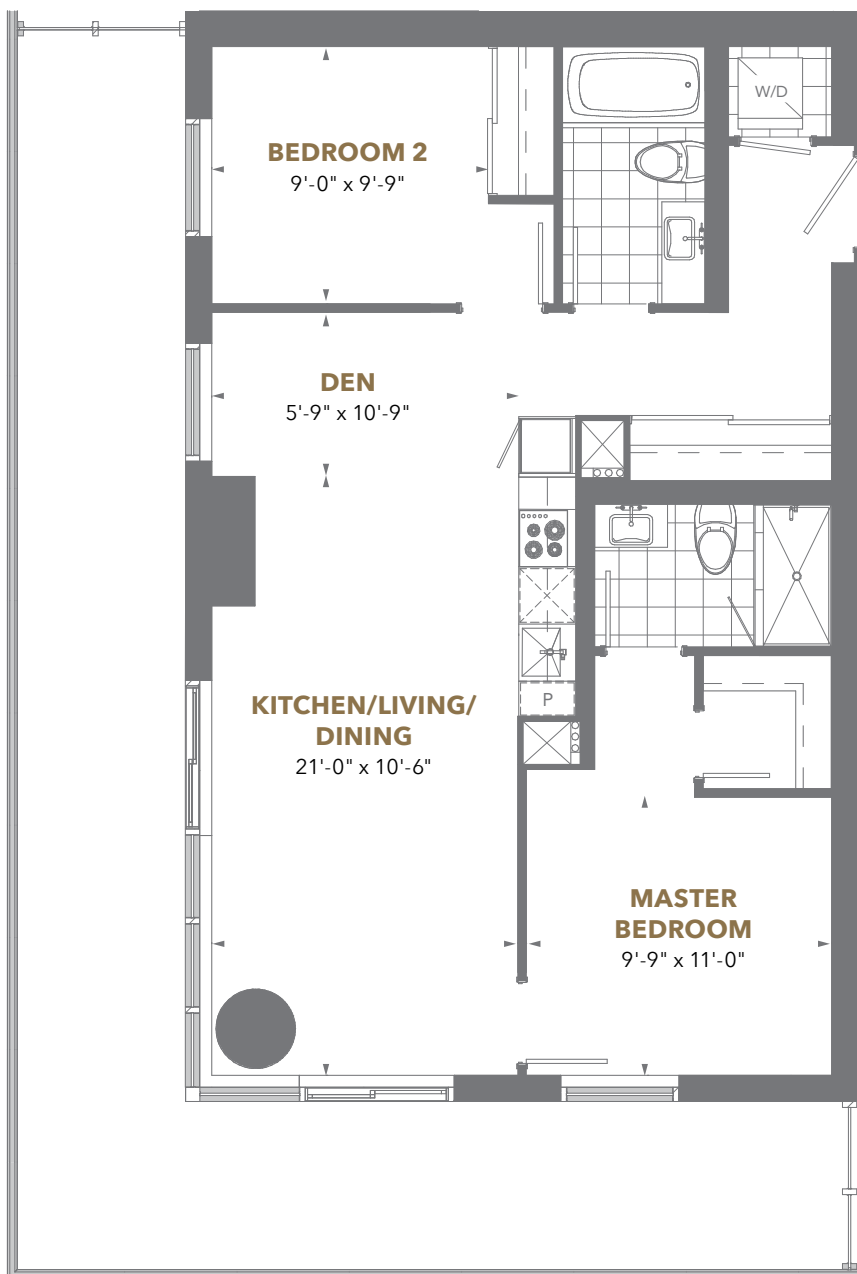

Suite Area: 646 sq. ft.

Balcony Area: 137 - 155 sq. ft.

Floors 8 to 34

THE PRESTIGE

PINNACLE ONE YONGE

Residence 02

2 Bedroom + Den

Suite Area: 881 sq. ft.

Balcony Area: 334 - 466 sq. ft.

Floors 8 to 34

THE PRESTIGE

PINNACLE ONE YONGE

Residence 03

1 Bedroom

Suite Area: 518 sq. ft.
Balcony Area: 69 sq. ft.

Floors 8 to 34

Floors 38 to 54

THE PRESTIGE

PINNACLE ONE YONGE

Residence 04

1 Bedroom + Den

Suite Area: 696 sq. ft.

Balcony Area: 217 sq. ft.

Floors 8 to 34