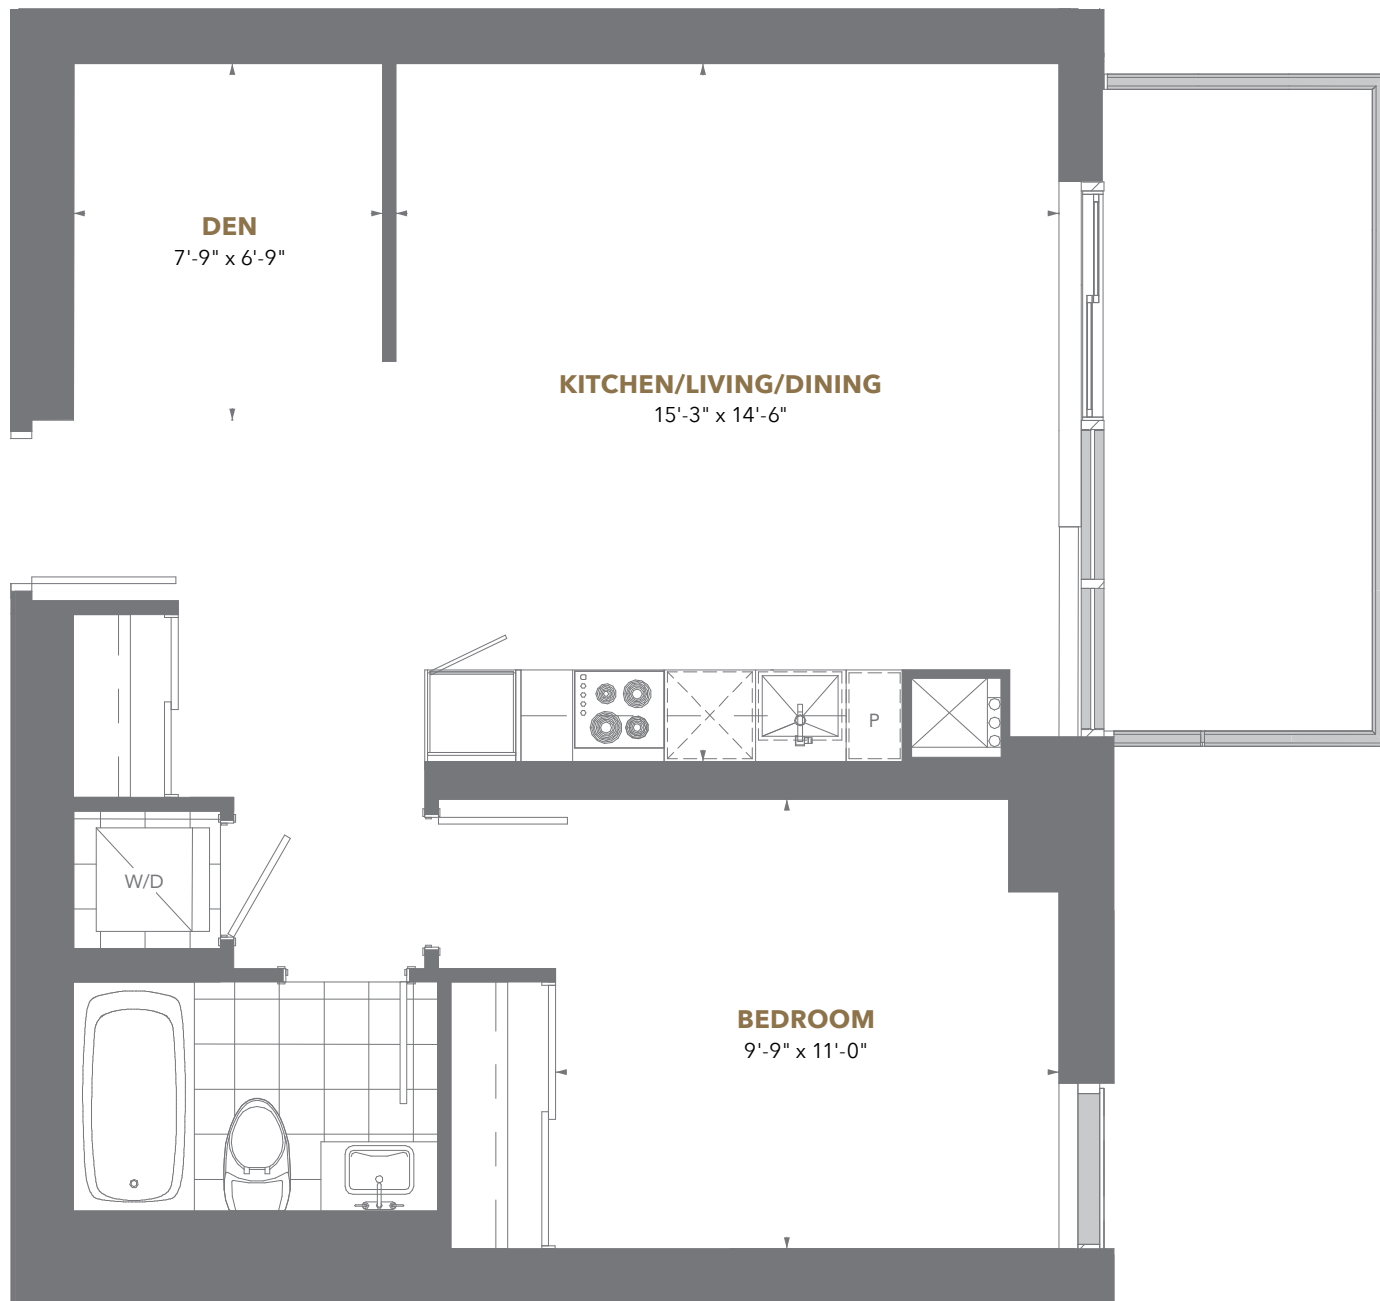

THE PRESTIGE

PINNACLE ONE YONGE

Residence 08

1 Bedroom + Den

Suite Area: 649 sq. ft.

Balcony Area: 83 sq. ft.