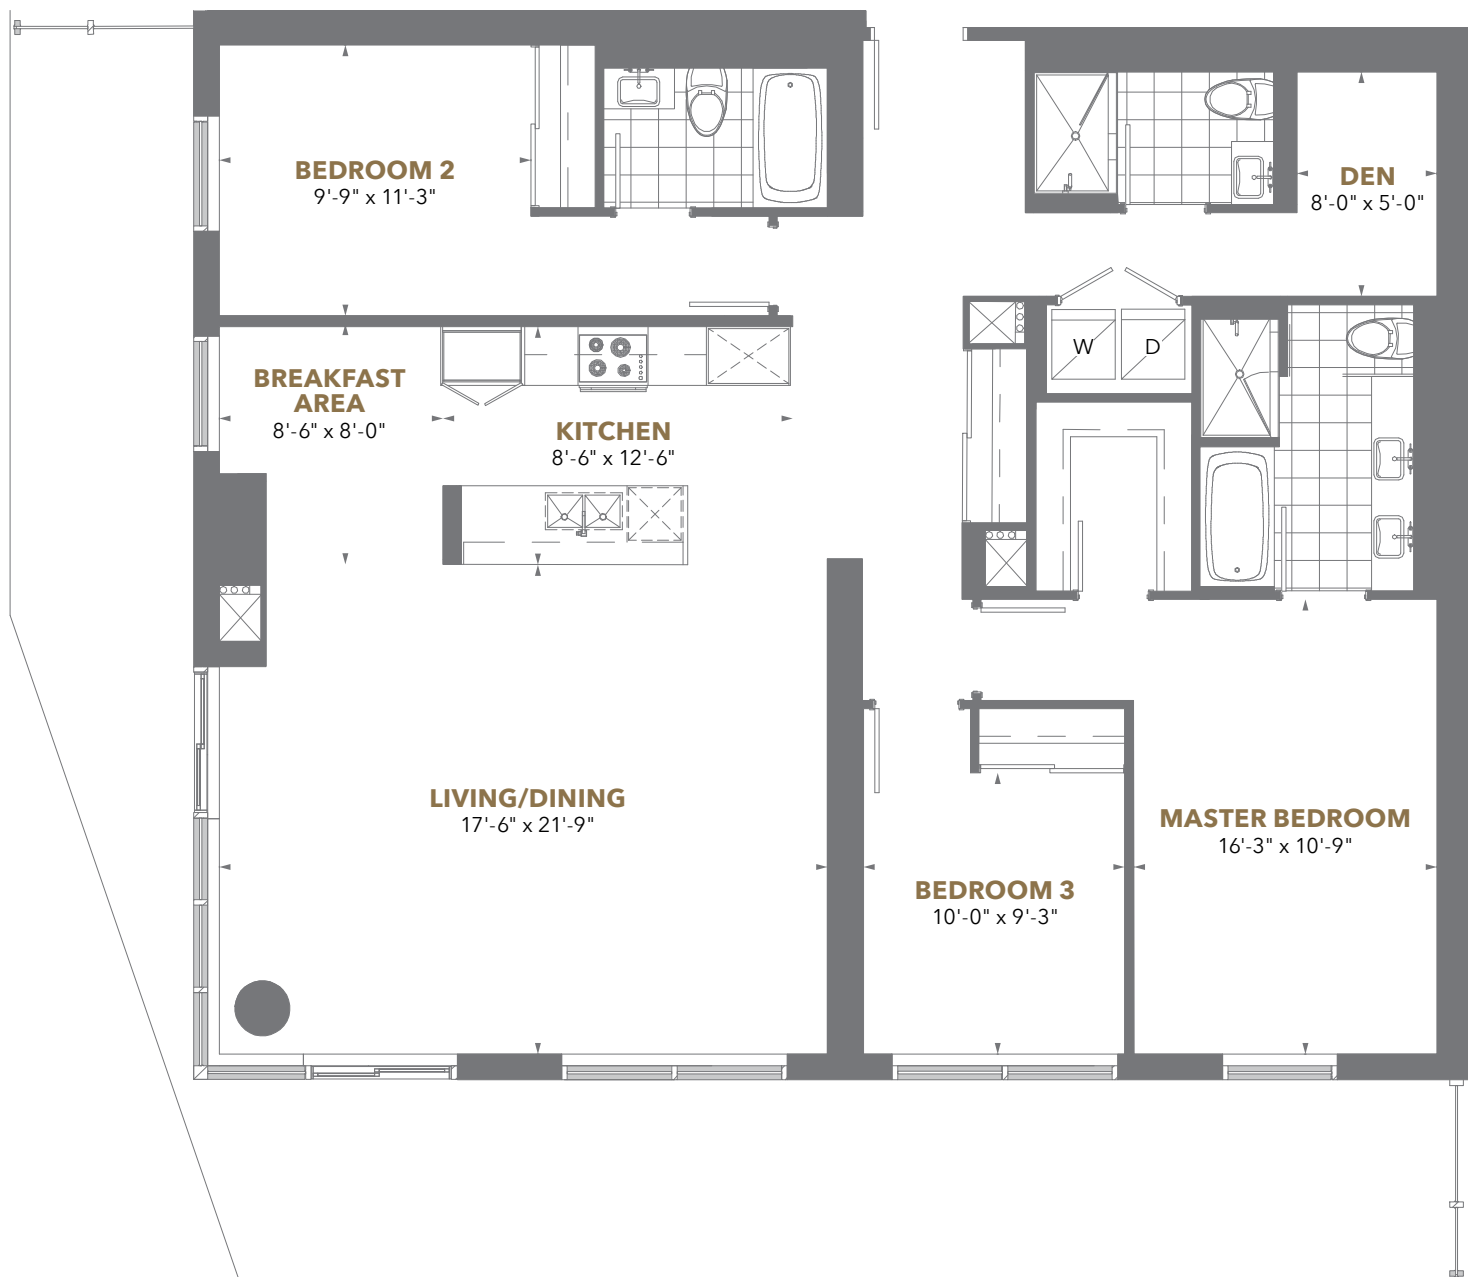

Suite Area: 1,694 sq. ft.
Balcony Area: 529 - 550 sq. ft.

Floors 38 to 54

Floors 55 to 64