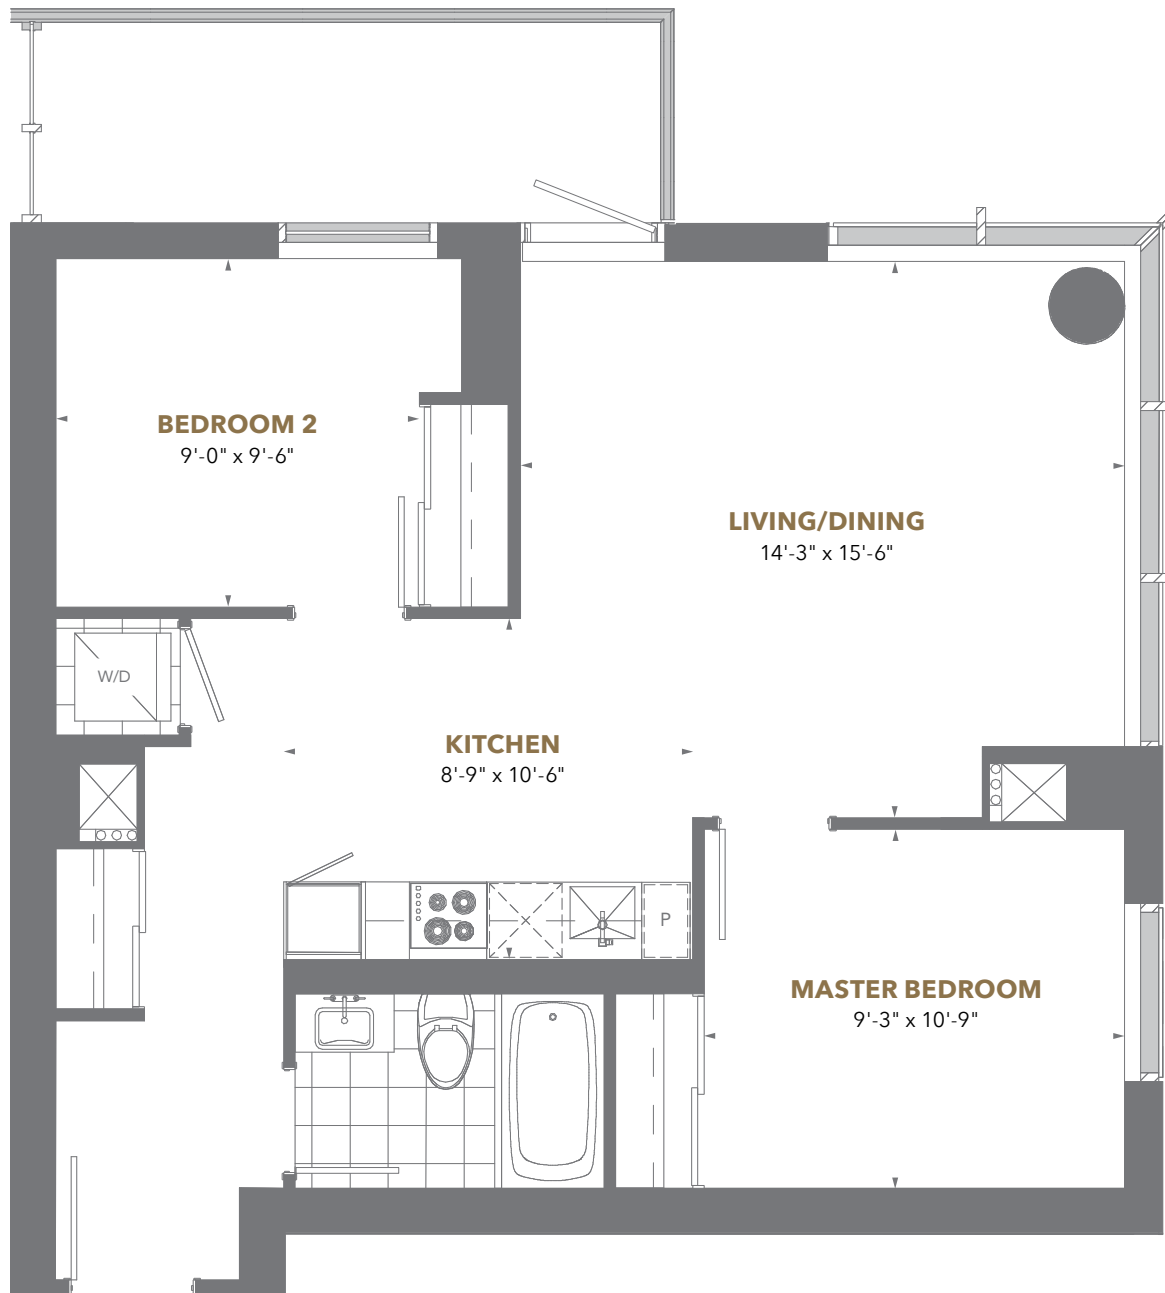

THE PRESTIGE

PINNACLE ONE YONGE

Residence 07

2 Bedroom

Suite Area: 759 sq. ft.
Balcony Area: 84 sq. ft.