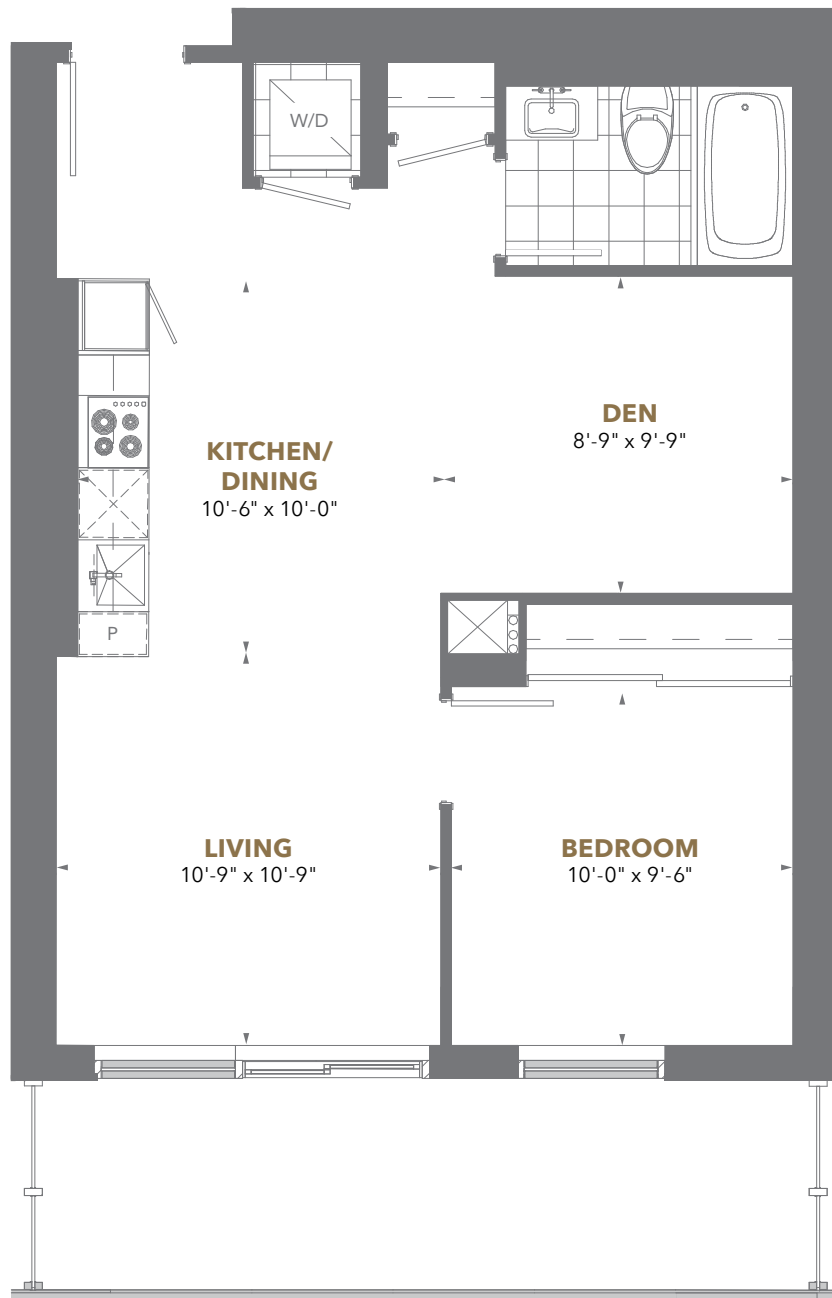

THE
PRESTIGE

PINNACLE ONE YONGE

PINNACLE
ONE YONGE

PINNACLE
INTERNATIONAL

THE PRESTIGE

PINNACLE ONE YONGE

Residence 01

1 Bedroom + Den

Suite Area: 646 sq. ft.

Balcony Area: 137 - 155 sq. ft.

Floors 8 to 34

THE PRESTIGE

PINNACLE ONE YONGE

Residence 02

2 Bedroom + Den

Suite Area: 881 sq. ft.

Balcony Area: 334 - 466 sq. ft.

Floors 8 to 34

THE PRESTIGE

PINNACLE ONE YONGE

Residence 03

1 Bedroom

Suite Area: 518 sq. ft.
Balcony Area: 69 sq. ft.

Floors 8 to 34