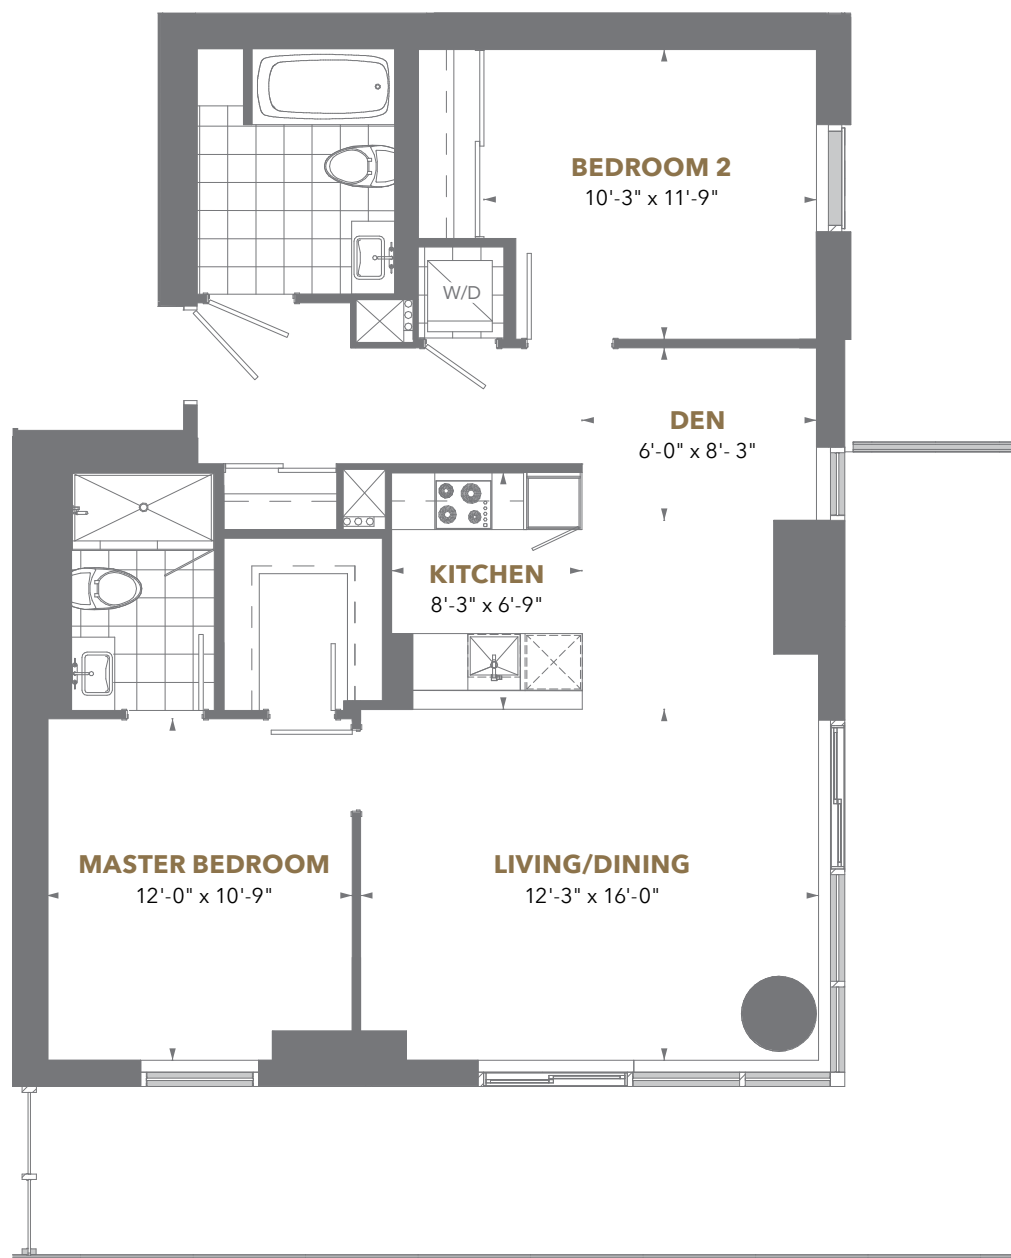

THE PRESTIGE

PINNACLE ONE YONGE

Residence 09

2 Bedroom + Den

Suite Area: 985 sq. ft.

Balcony Area: 314 - 397 sq. ft.

Floors 8 to 34