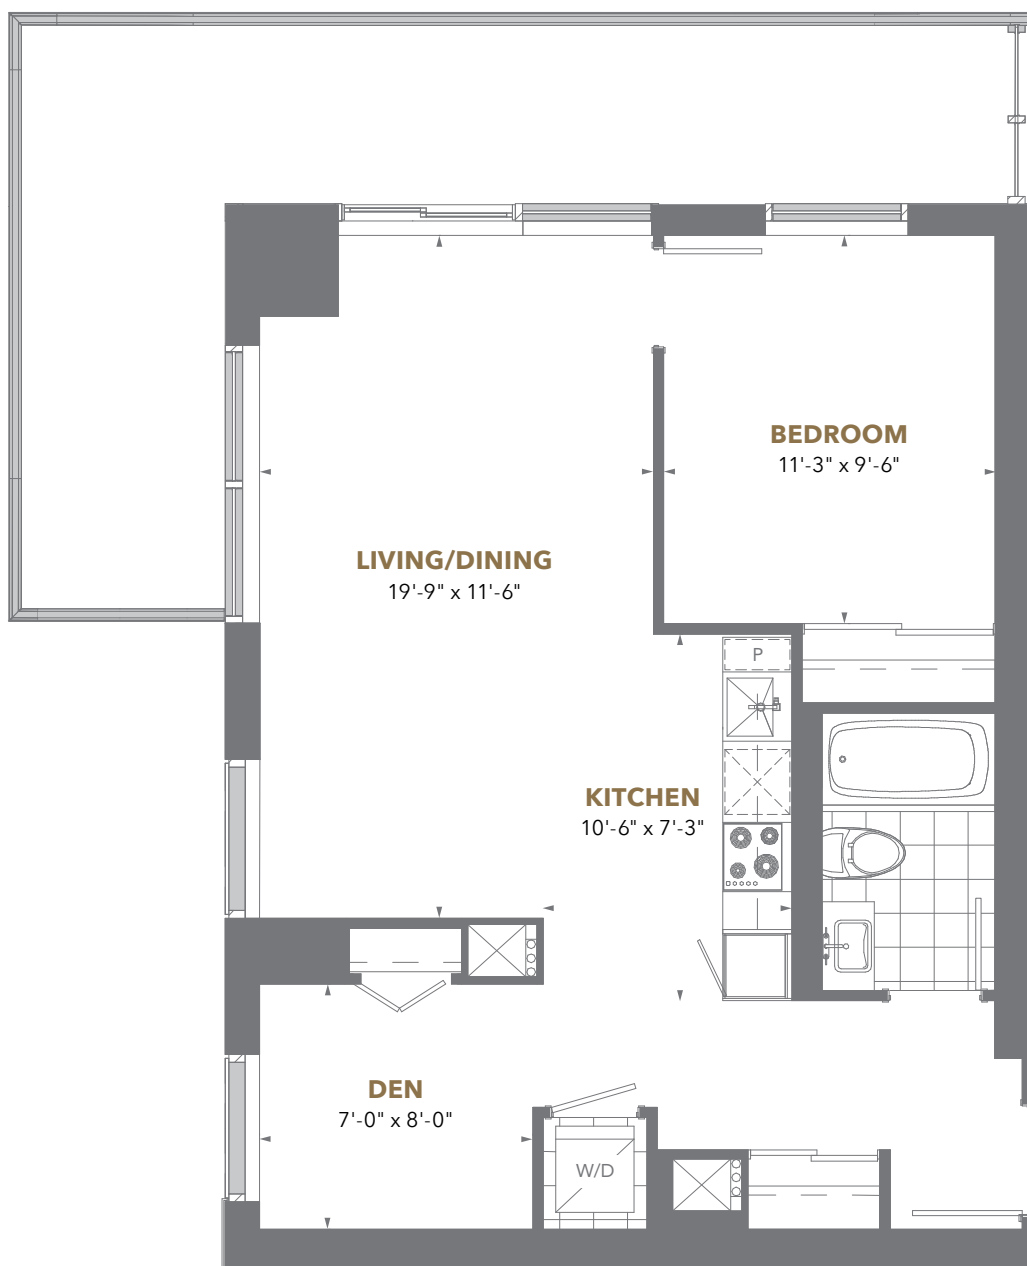

Balcony Area: 334 - 466 sq. ft.

Floors 8 to 34

THE PRESTIGE

PINNACLE ONE YONGE

Residence 03

1 Bedroom

Suite Area: 518 sq. ft.
Balcony Area: 69 sq. ft.

Floors 8 to 34

Floors 38 to 54

THE PRESTIGE

PINNACLE ONE YONGE

Residence 04

1 Bedroom + Den

Suite Area: 696 sq. ft.

Balcony Area: 217 sq. ft.

Floors 8 to 34

Floors 38 to 54

THE PRESTIGE

PINNACLE ONE YONGE

Residence 05

1 Bedroom + Den

Suite Area: 596 sq. ft.

Balcony Area: 65 sq. ft.

Floors 8 to 34