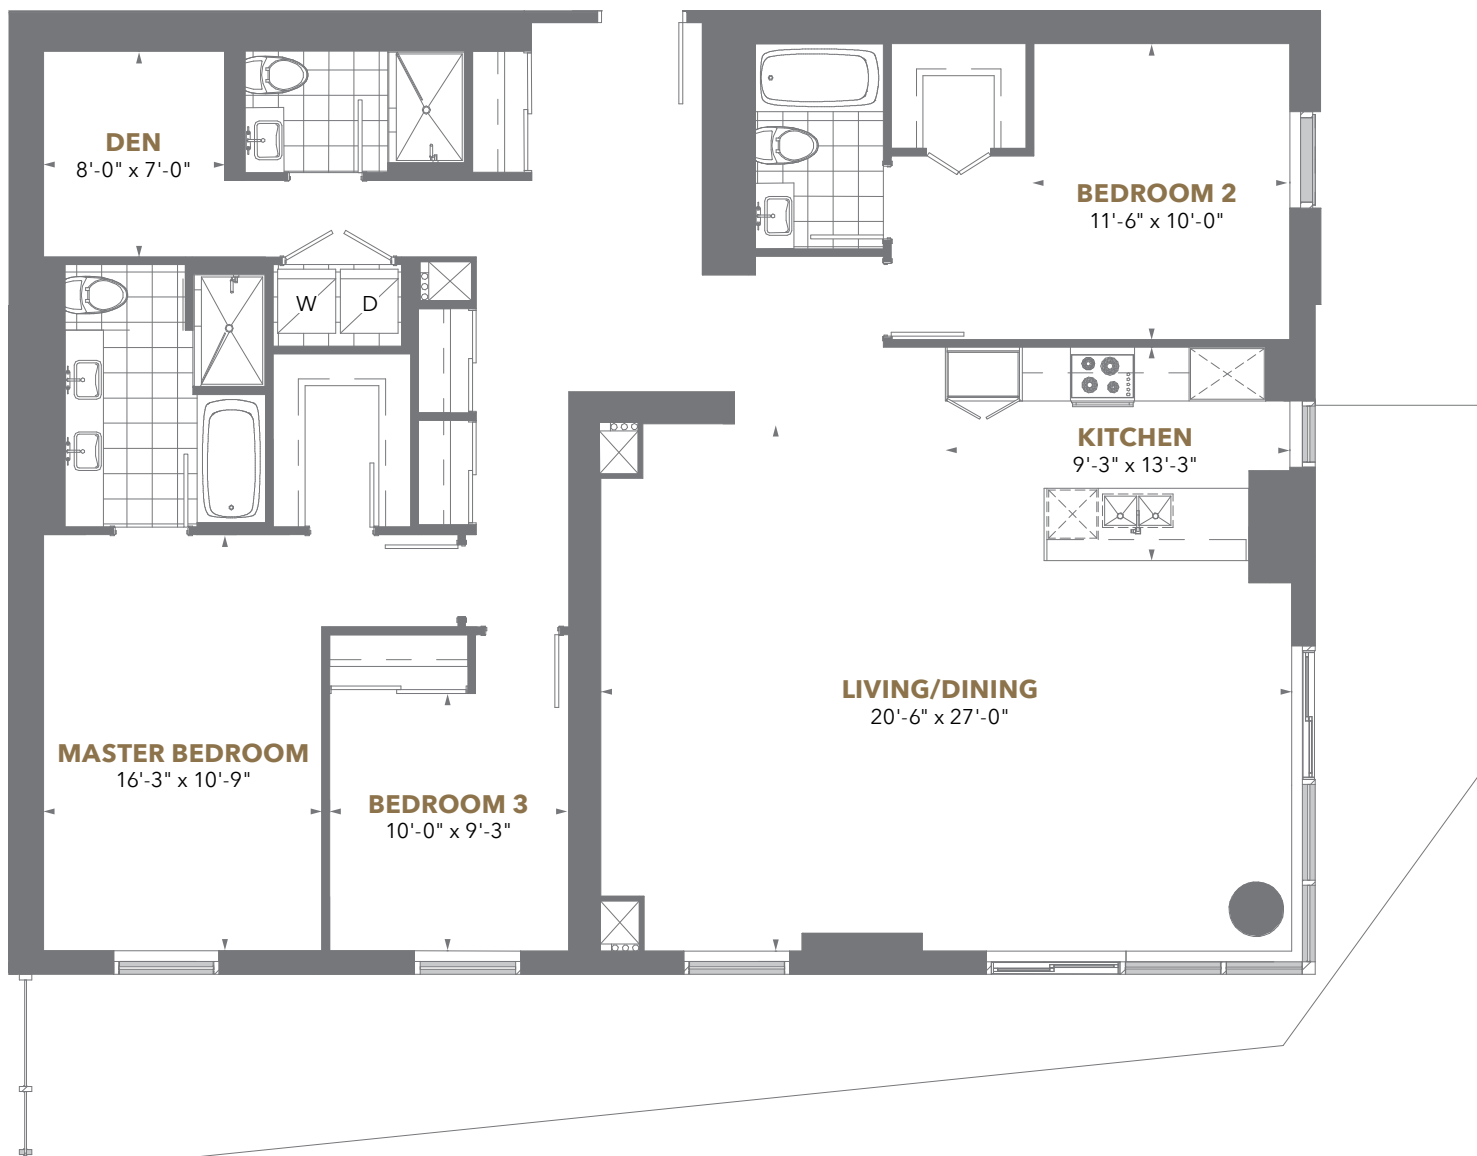

THE PRESTIGE

PINNACLE ONE YONGE

PALATIAL COLLECTION

RESIDENCE 01

3 Bedroom + Den

Suite Area: 1,873 sq. ft.
Balcony Area: 380 - 470 sq. ft.