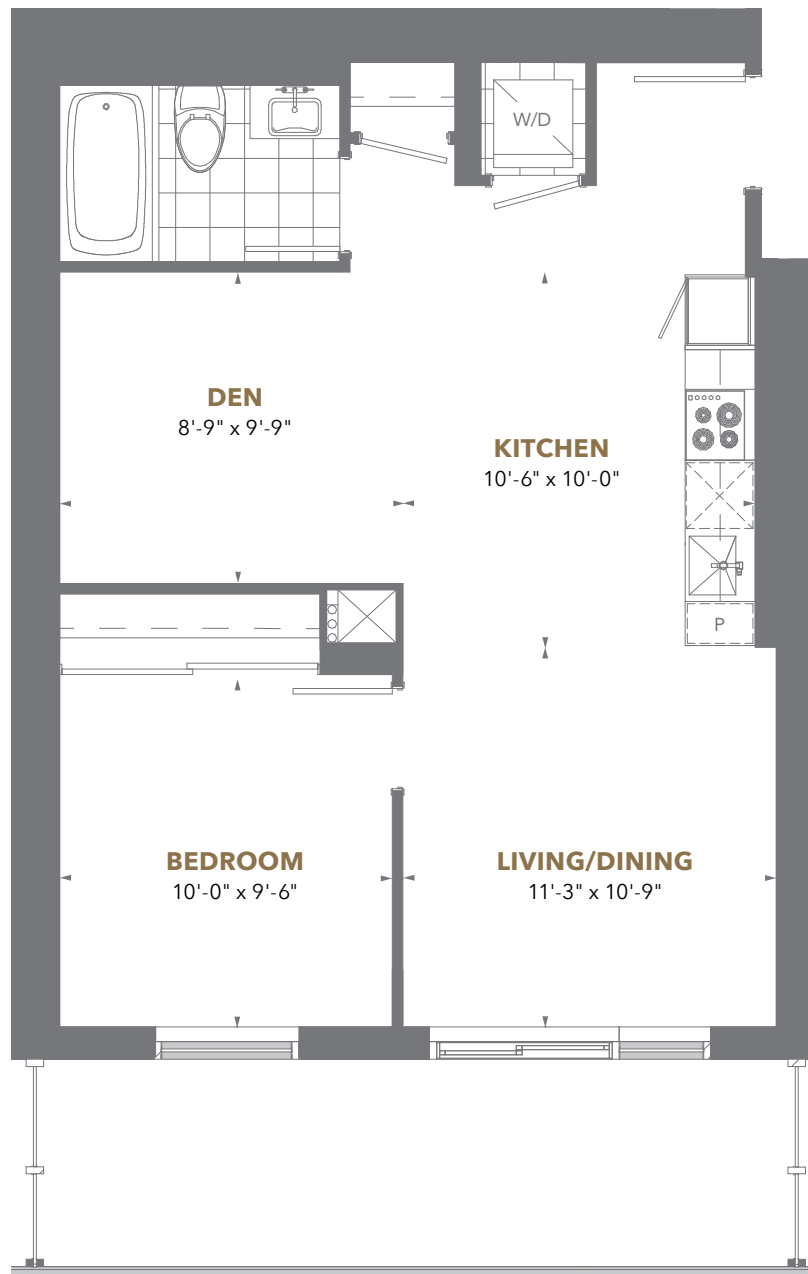

THE PRESTIGE

PINNACLE ONE YONGE

Residence 10

1 Bedroom + Den

Suite Area: 643 sq. ft.

Balcony Area: 154 - 157 sq. ft.

Floors 8 to 34