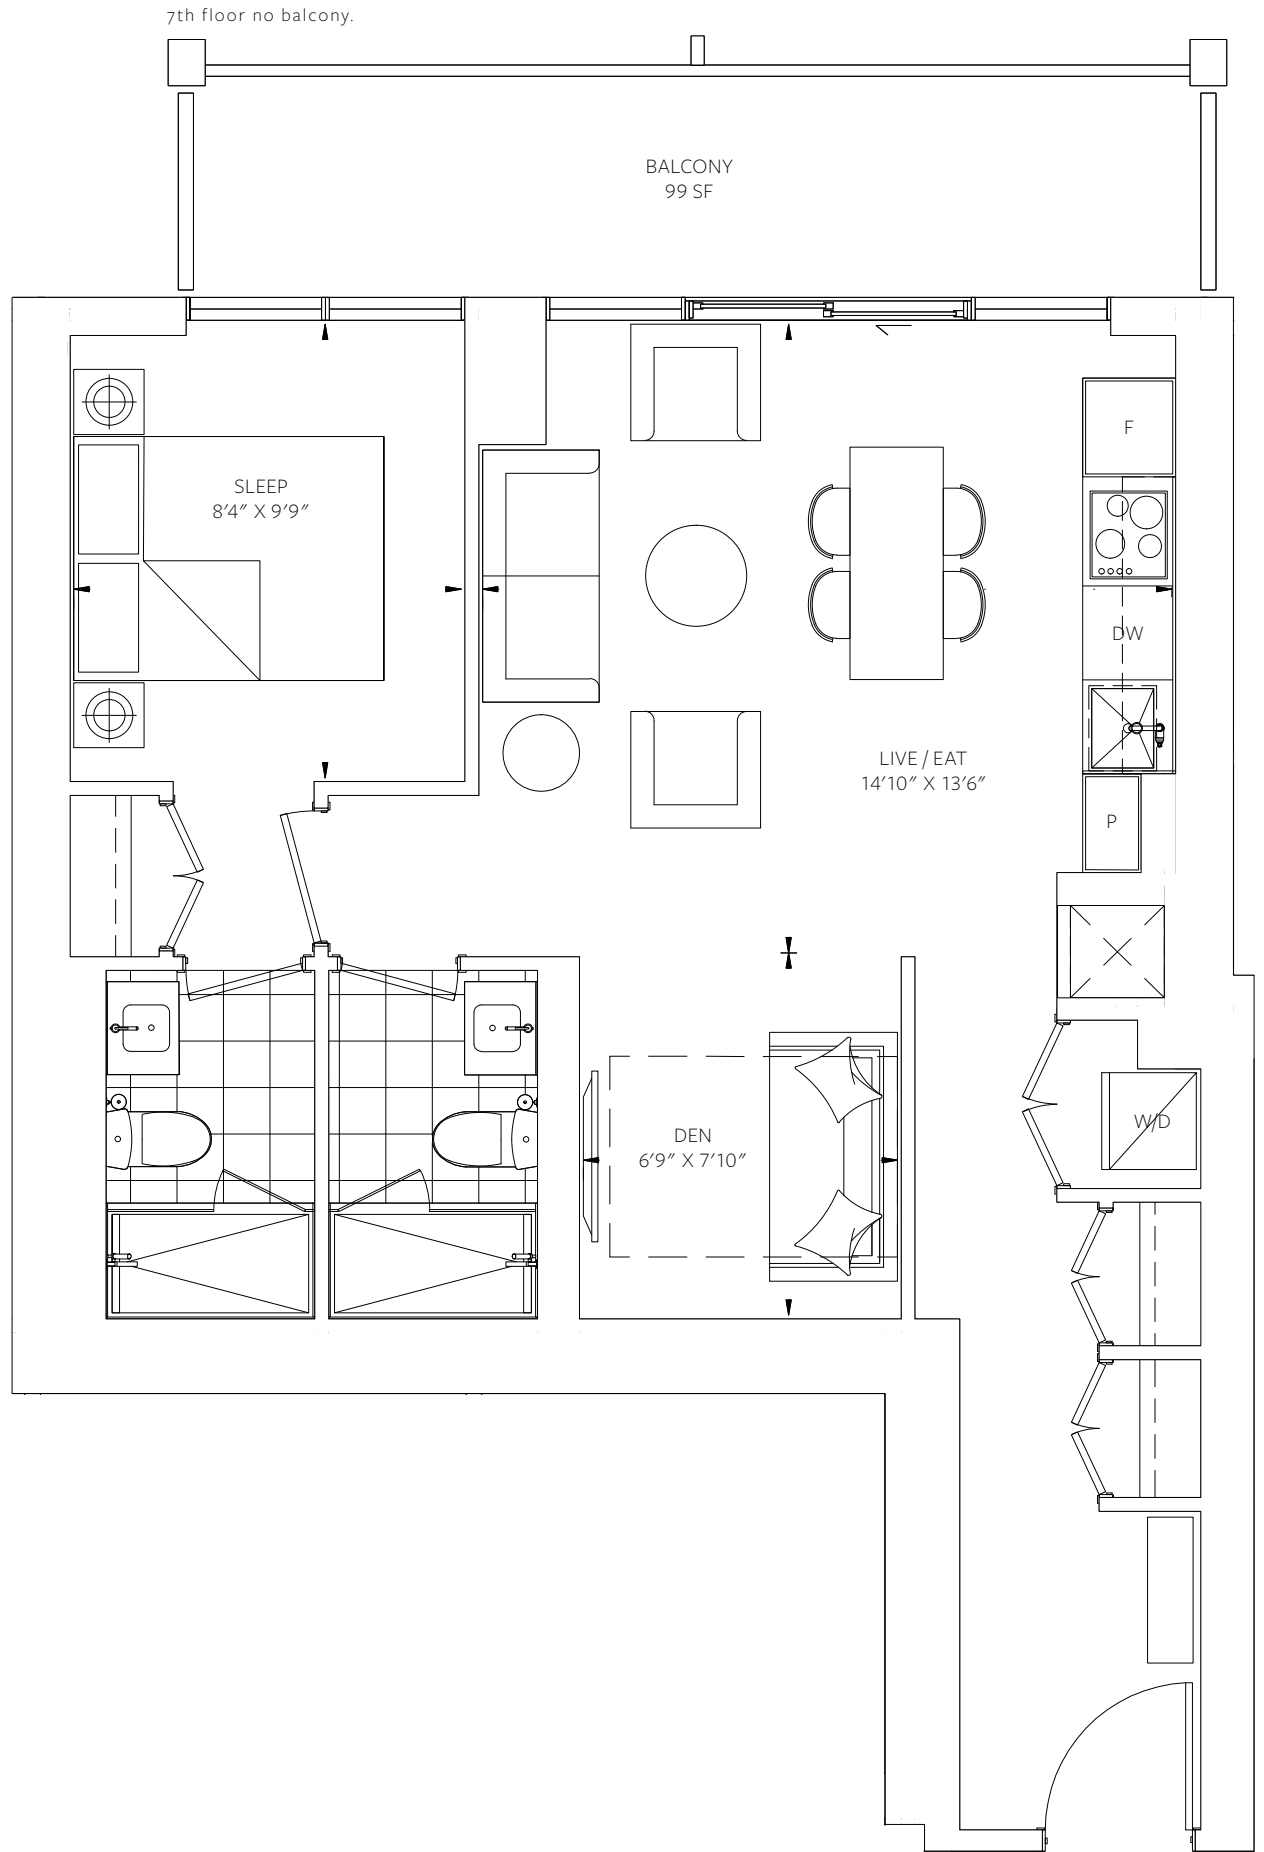

# B3

1 BEDROOM + DEN  
INTERIOR 623 SF  
EXTERIOR 93 SF

TOTAL  
716 SF

# B4

1 BEDROOM + DEN  
INTERIOR 676 SF  
EXTERIOR 99 SF

TOTAL  
775 SF

KEYPLAN: 53-56

KEYPLAN: 29

KEYPLAN: 8-28 30-52

KEYPLAN: 7

# C1

2 BEDROOM  
INTERIOR 646 SF  
EXTERIOR 89 SF

TOTAL  
735 SF