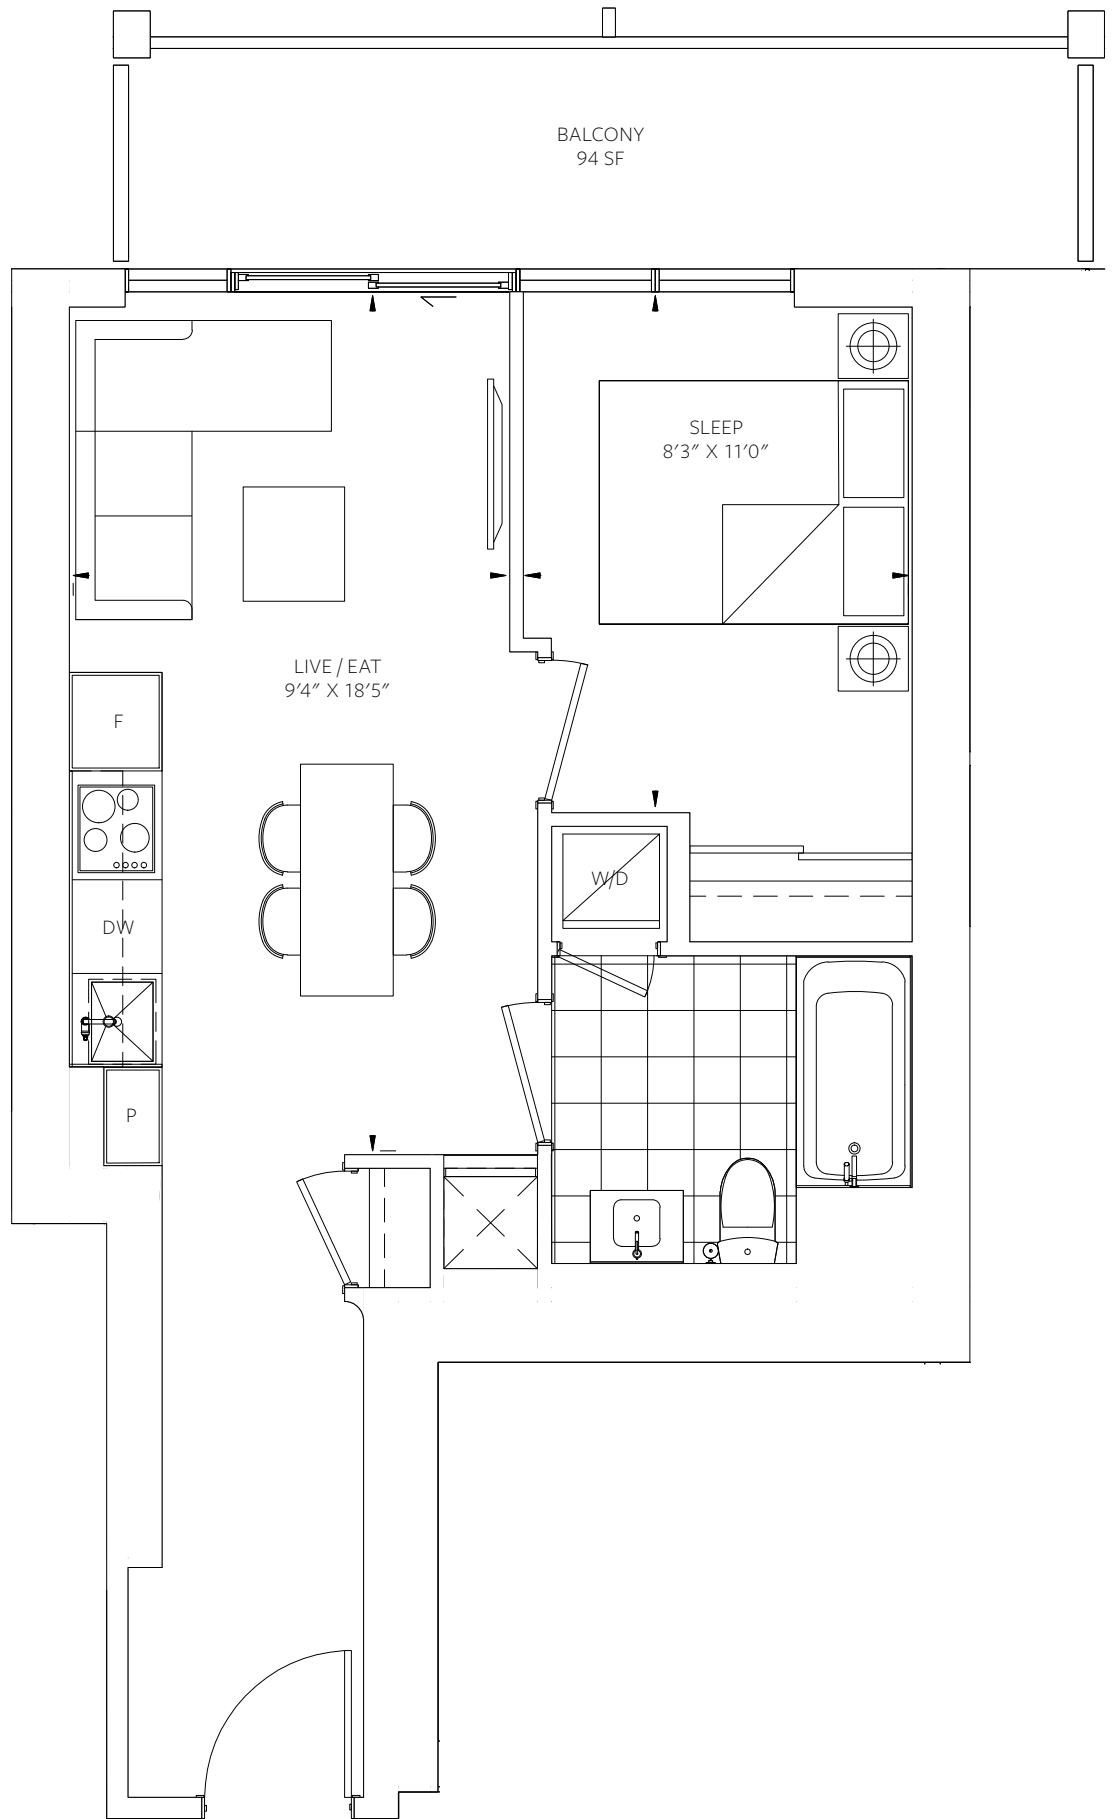

88 QUEEN

SUITE LAYOUTS

Where mornings are calm and evenings exciting, 88 Queen brings simple back into your life. Thoughtfully designed. Outfitted with stellar features. Every suite is homey. Comforting. And decidedly chic. Here you can live life, your style.

# A1

1 BEDROOM  
INTERIOR 514 SF  
EXTERIOR 91 SF

TOTAL  
605 SF

7th floor no balcony.

# A2

1 BEDROOM  
INTERIOR 518 SF  
EXTERIOR 94 SF

TOTAL  
612 SF

# B1

1 BEDROOM + DEN  
INTERIOR 585 SF  
EXTERIOR 90 SF

TOTAL  
675 SF

7th floor no balcony.