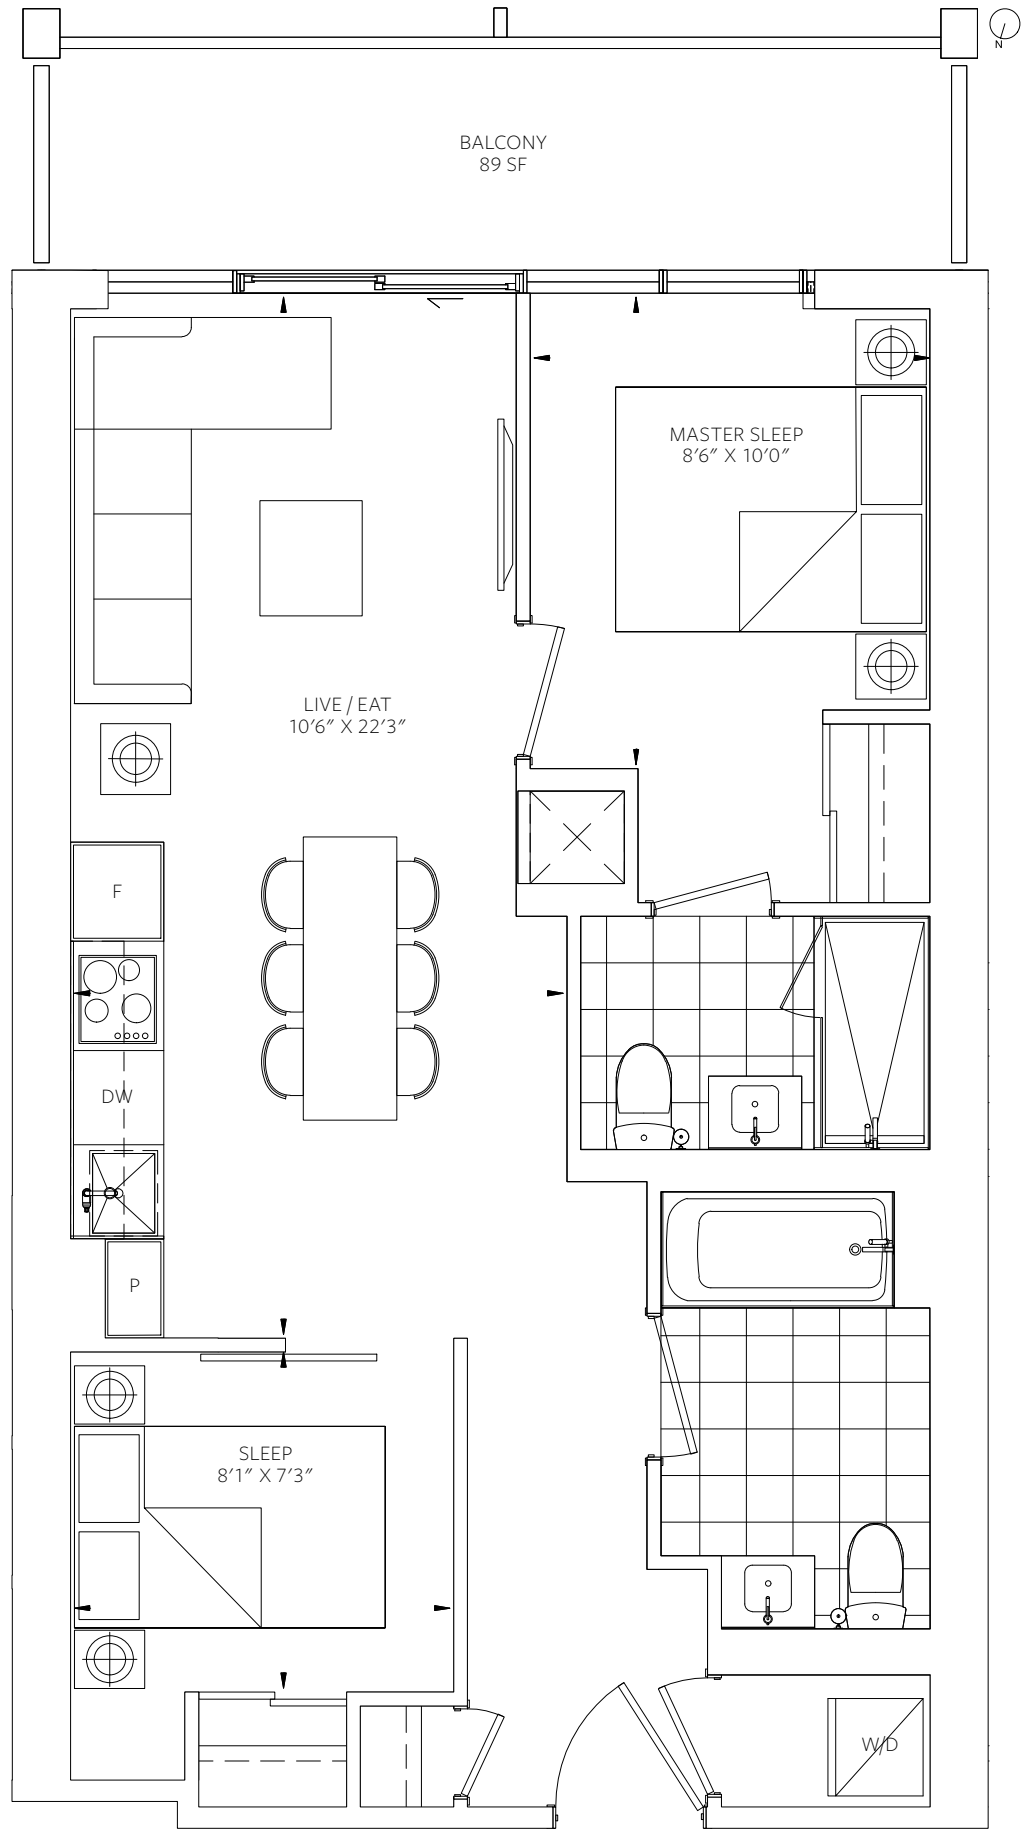

# C2

2 BEDROOM  
INTERIOR 648 SF  
EXTERIOR 89 SF

TOTAL  
737 SF

# C3

2 BEDROOM  
INTERIOR 656 SF  
EXTERIOR 89 SF

TOTAL  
745 SF