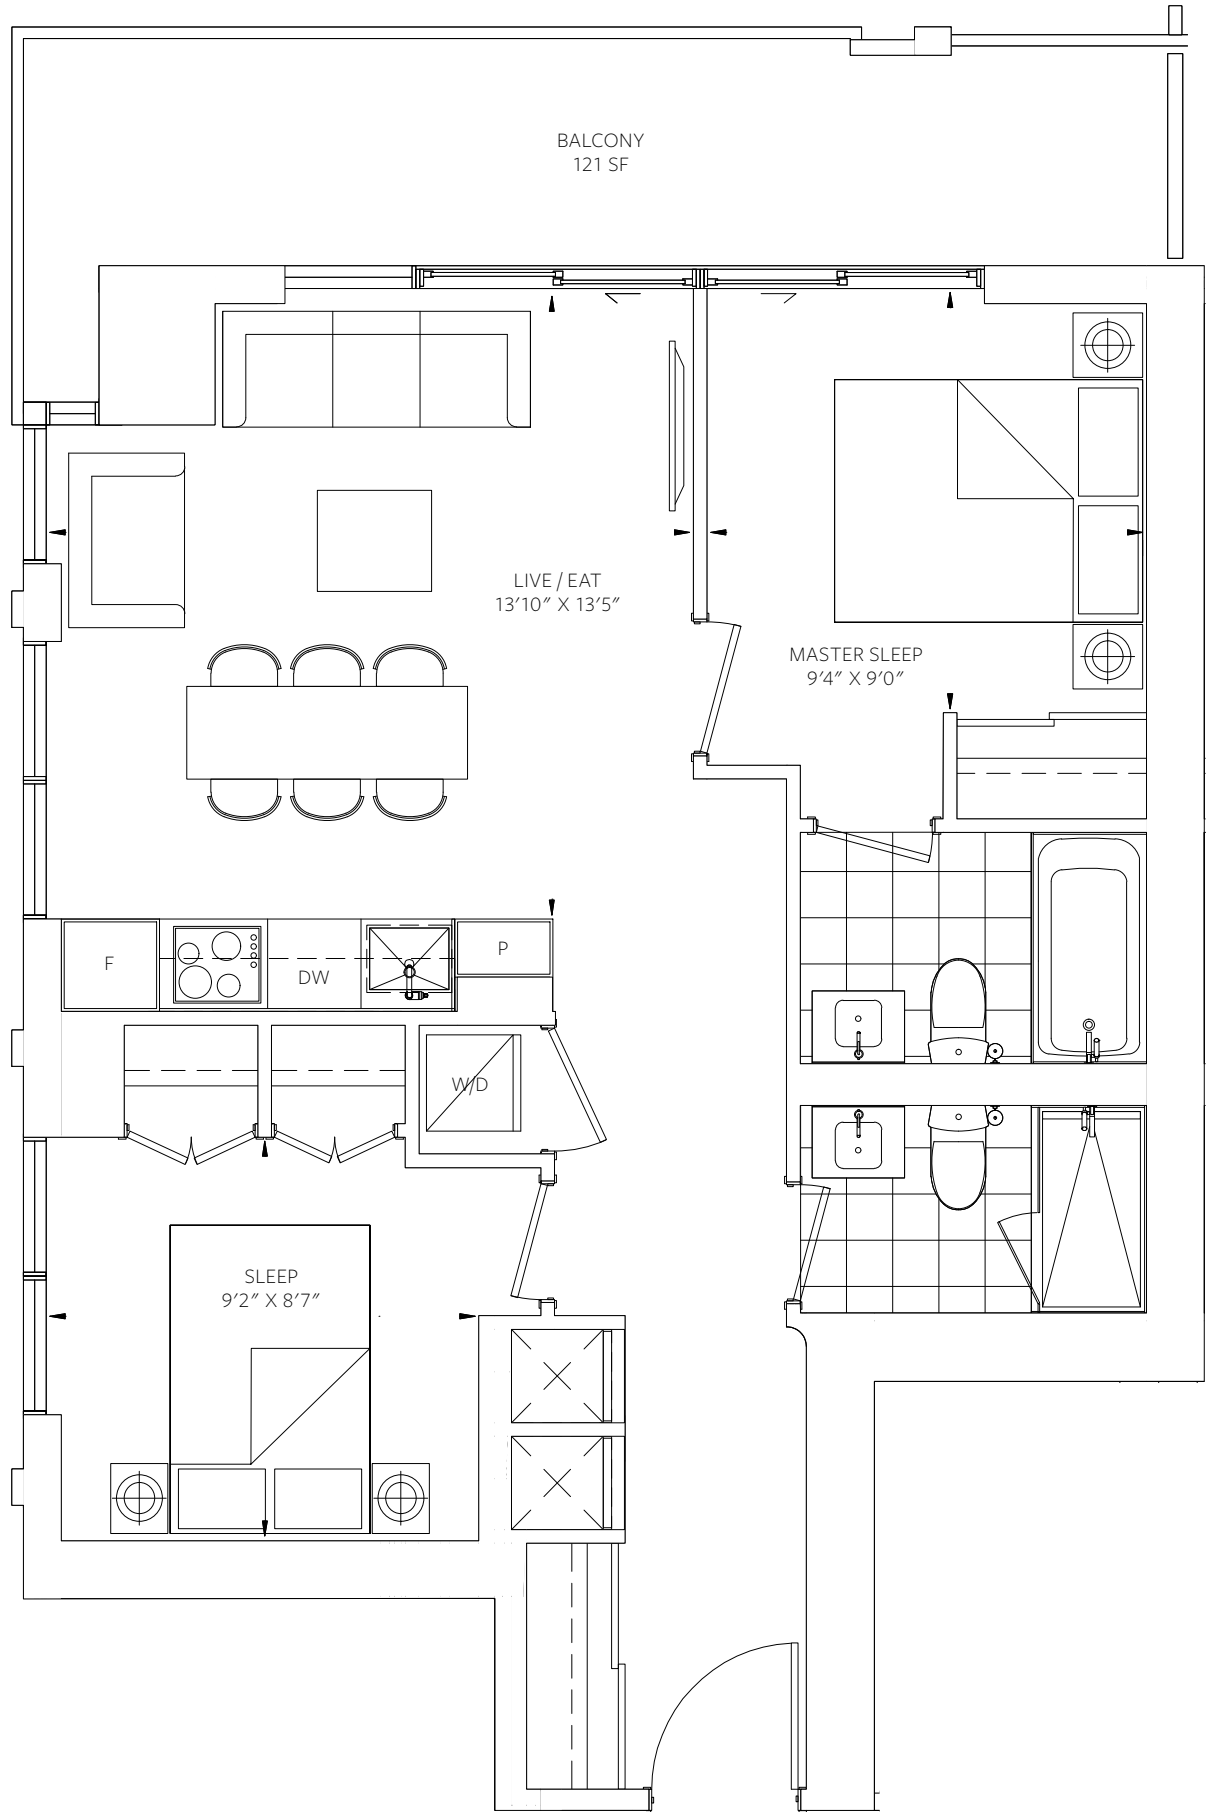

88 QUEEN

SUITE LAYOUTS

Where mornings are calm and evenings exciting, 88 Queen brings simple back into your life. Thoughtfully designed. Outfitted with stellar features. Every suite is homey. Comforting. And decidedly chic. Here you can live life, your style.

# C3

2 BEDROOM  
INTERIOR 656 SF  
EXTERIOR 89 SF

TOTAL  
745 SF

# C4

2 BEDROOM  
INTERIOR 713 SF  
EXTERIOR 121 SF

TOTAL  
834 SF