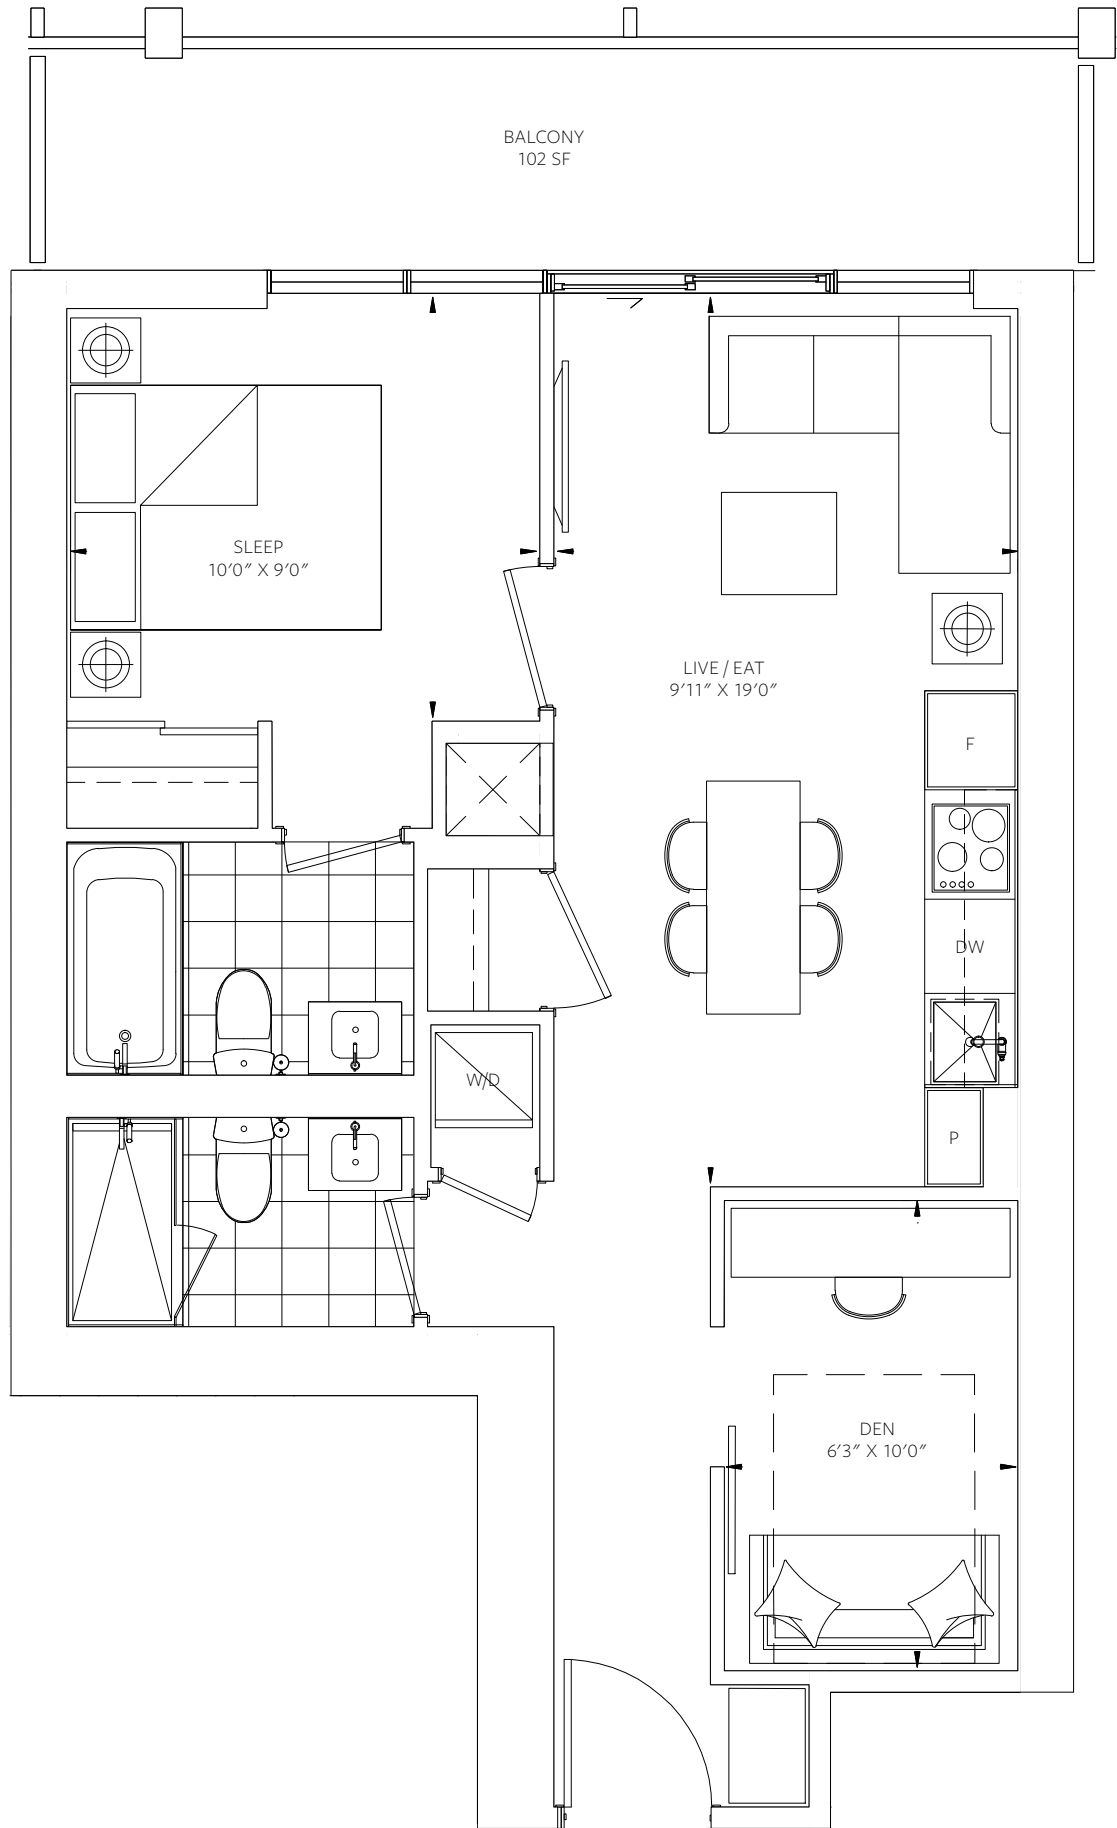

88 QUEEN

SUITE LAYOUTS

Where mornings are calm and evenings exciting, 88 Queen brings simple back into your life. Thoughtfully designed. Outfitted with stellar features. Every suite is homey. Comforting. And decidedly chic. Here you can live life, your style.

# A1

1 BEDROOM  
INTERIOR 514 SF  
EXTERIOR 91 SF

TOTAL  
605 SF

7th floor no balcony.

# B1

1 BEDROOM + DEN  
INTERIOR 585 SF  
EXTERIOR 90 SF

TOTAL  
675 SF

7th floor no balcony.

# B2

1 BEDROOM + DEN  
INTERIOR 623 SF  
EXTERIOR 102 SF

TOTAL  
725 SF