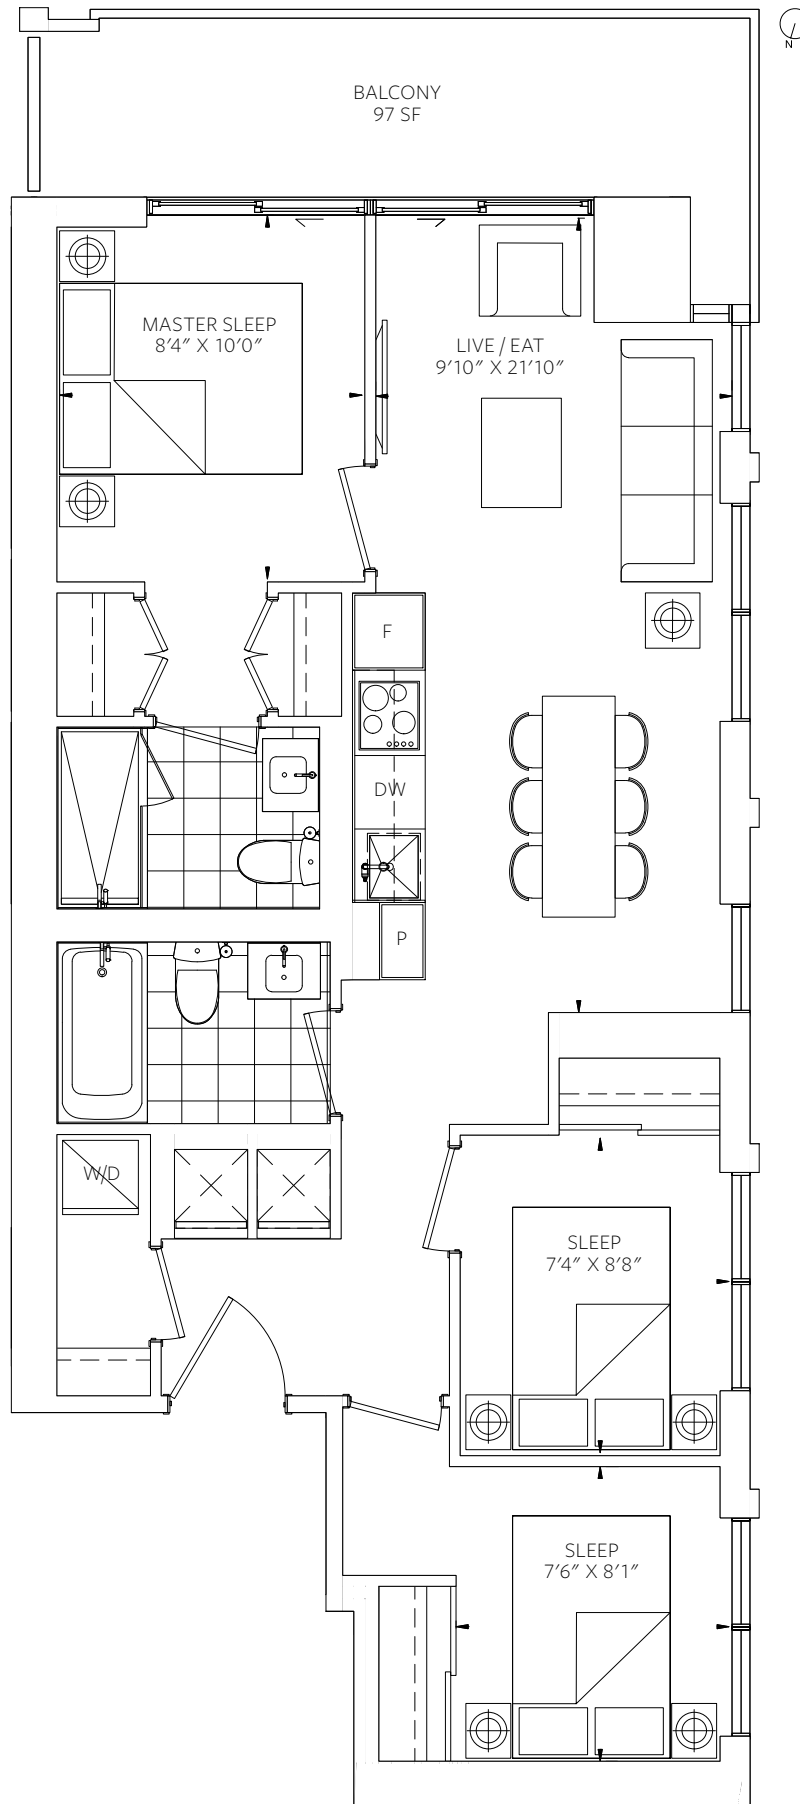

88 QUEEN

SUITE LAYOUTS

Where mornings are calm and evenings exciting, 88 Queen brings simple back into your life. Thoughtfully designed. Outfitted with stellar features. Every suite is homey. Comforting. And decidedly chic. Here you can live life, your style.

# A1

1 BEDROOM  
INTERIOR 514 SF  
EXTERIOR 91 SF

TOTAL  
605 SF

7th floor no balcony.

# C5

2 BEDROOM  
INTERIOR 714 SF  
EXTERIOR 134 SF

TOTAL  
848 SF

# E1

3 BEDROOM  
INTERIOR 767 SF  
EXTERIOR 97 SF

TOTAL  
864 SF

KEYPLAN: 53-56

KEYPLAN: 29

KEYPLAN: 8-28 30-52

[88queen.com](http://88queen.com)

Sizes and specifications subject to change without notice. E. + O.E. Exclusive Broker MarketVision Real Estate Corp. Brokers protected.