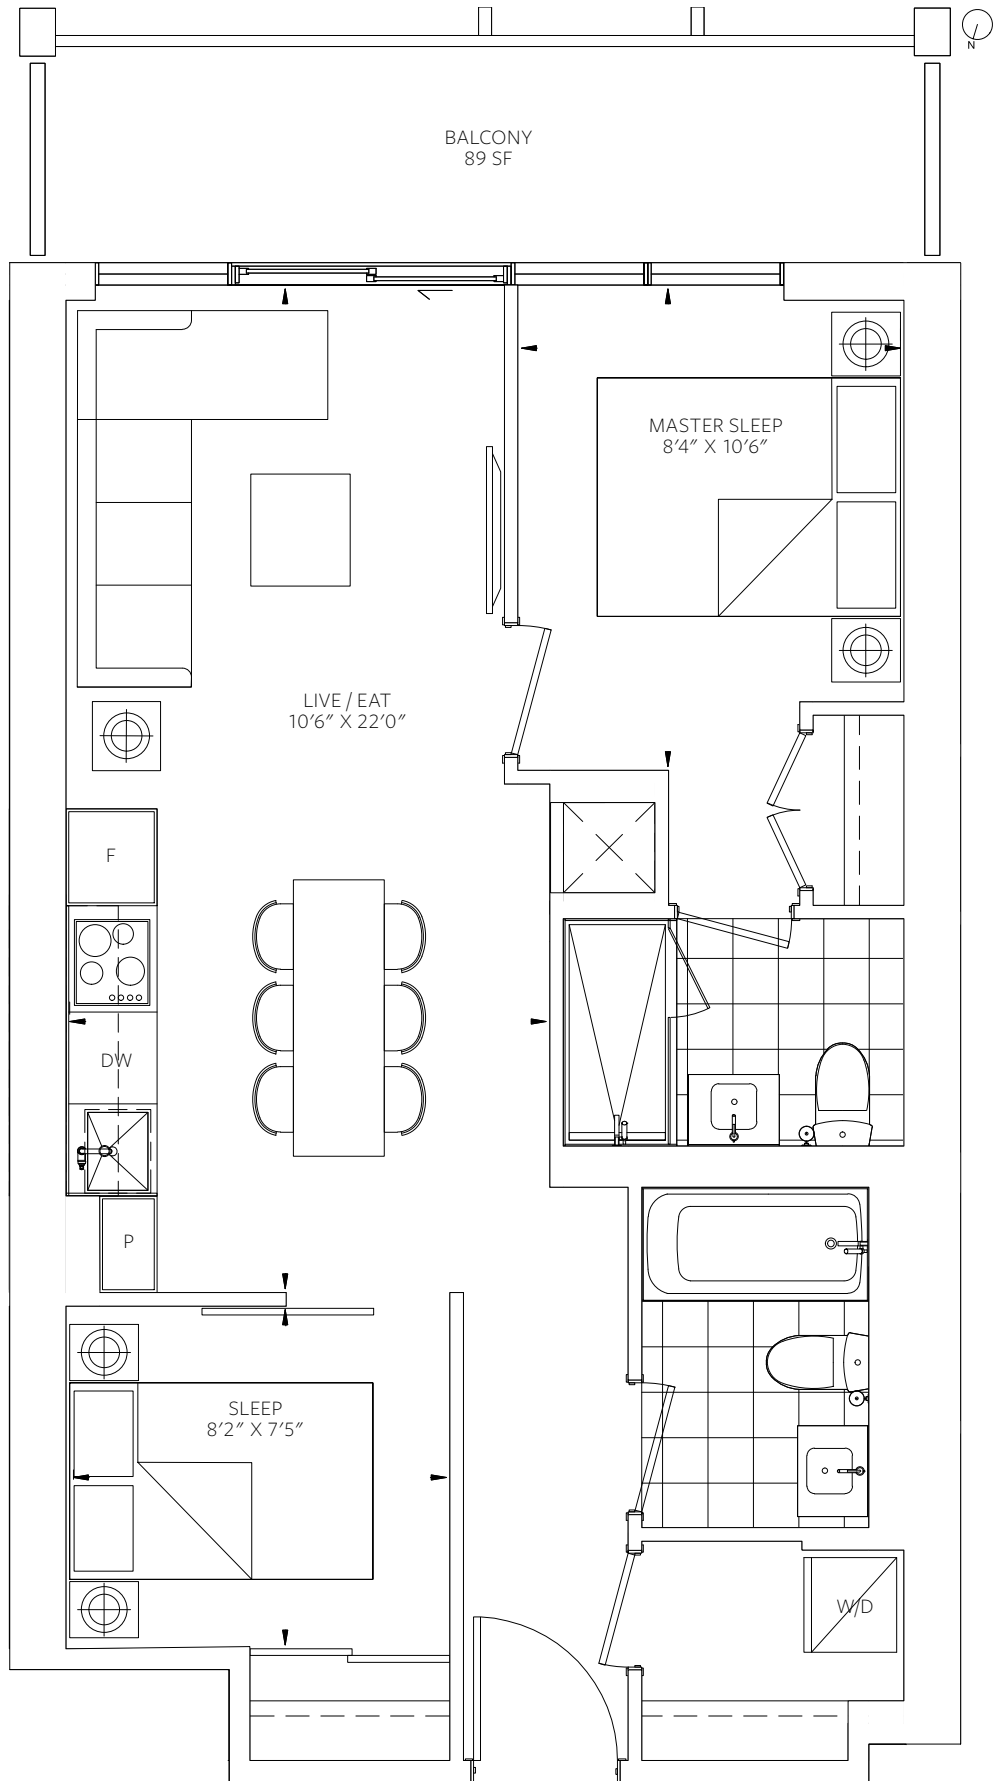

# B3

1 BEDROOM + DEN  
INTERIOR 623 SF  
EXTERIOR 93 SF

TOTAL  
716 SF

# B4

1 BEDROOM + DEN  
INTERIOR 676 SF  
EXTERIOR 99 SF

TOTAL  
775 SF

KEYPLAN: 53-56

KEYPLAN: 29

KEYPLAN: 8-28 30-52

KEYPLAN: 7

# C1

2 BEDROOM  
INTERIOR 646 SF  
EXTERIOR 89 SF

TOTAL  
735 SF