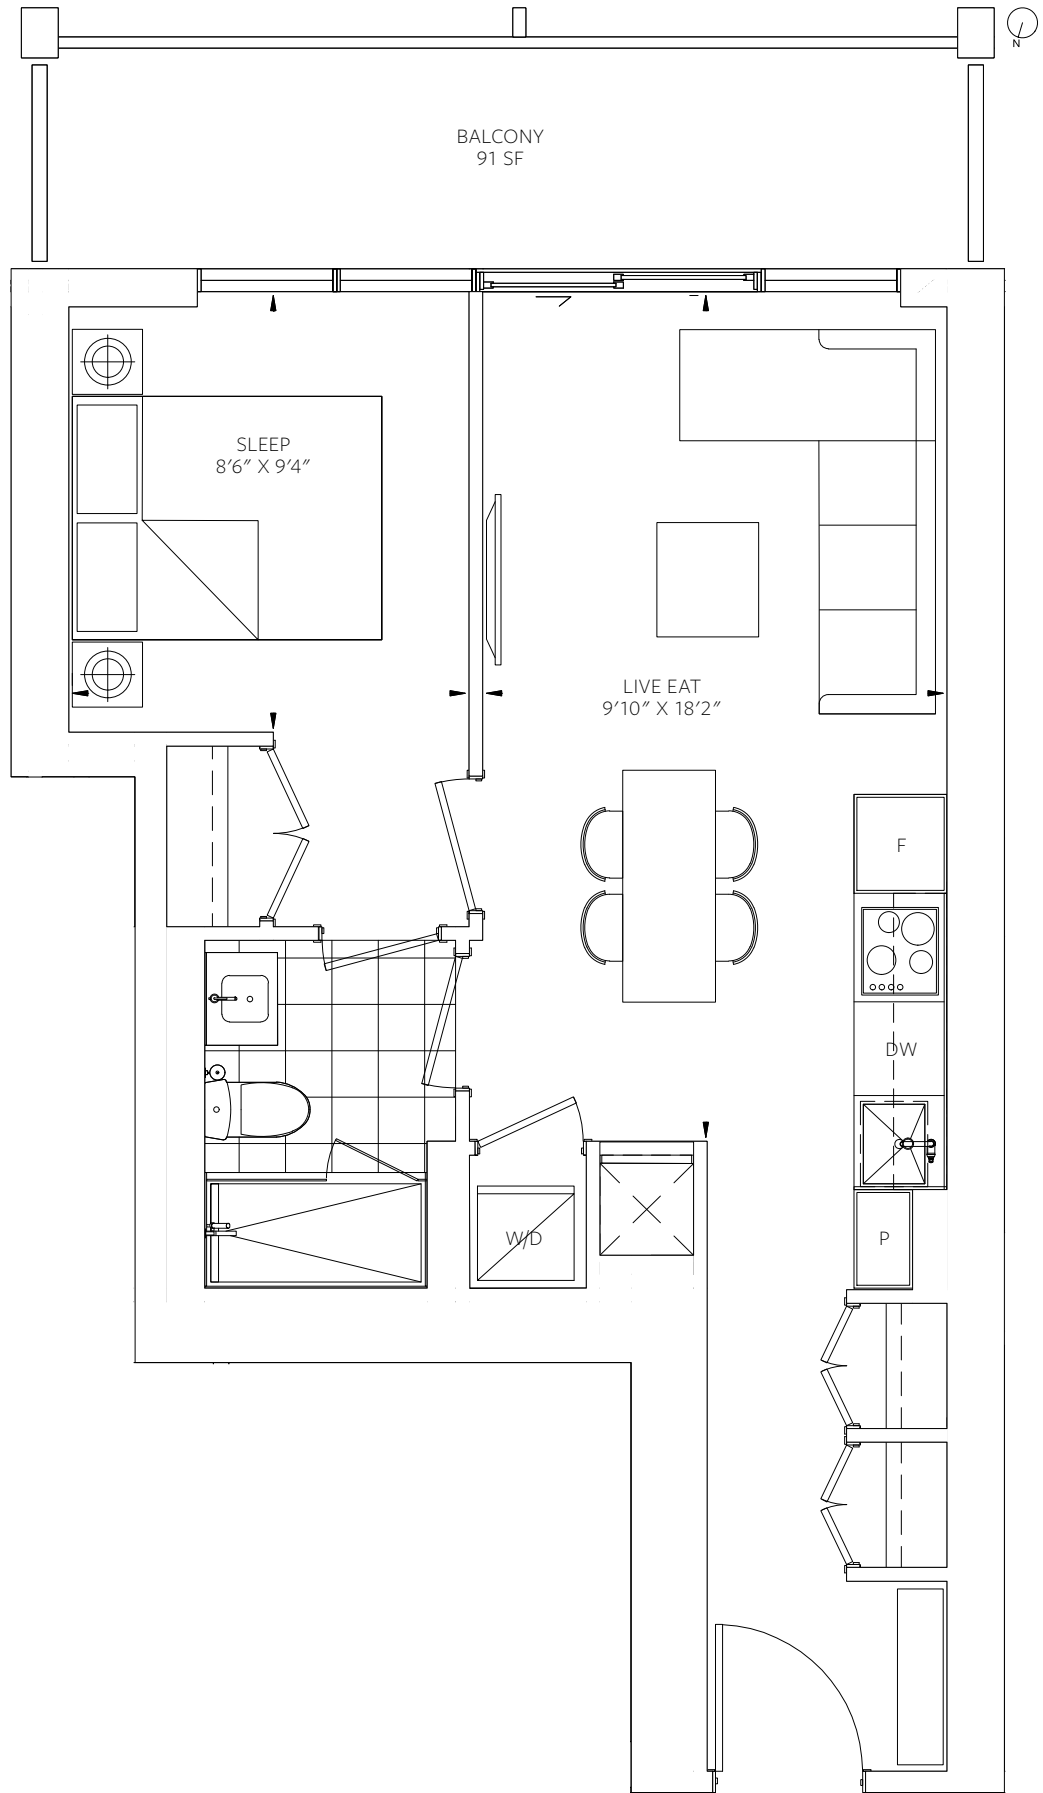

88 QUEEN

SUITE LAYOUTS

Where mornings are calm and evenings exciting, 88 Queen brings simple back into your life. Thoughtfully designed. Outfitted with stellar features. Every suite is homey. Comforting. And decidedly chic. Here you can live life, your style.

# A1

1 BEDROOM  
INTERIOR 514 SF  
EXTERIOR 91 SF

TOTAL  
605 SF

7th floor no balcony.

# A2

1 BEDROOM  
INTERIOR 518 SF  
EXTERIOR 94 SF

TOTAL  
612 SF

# B1

1 BEDROOM + DEN  
INTERIOR 585 SF  
EXTERIOR 90 SF

TOTAL  
675 SF

7th floor no balcony.