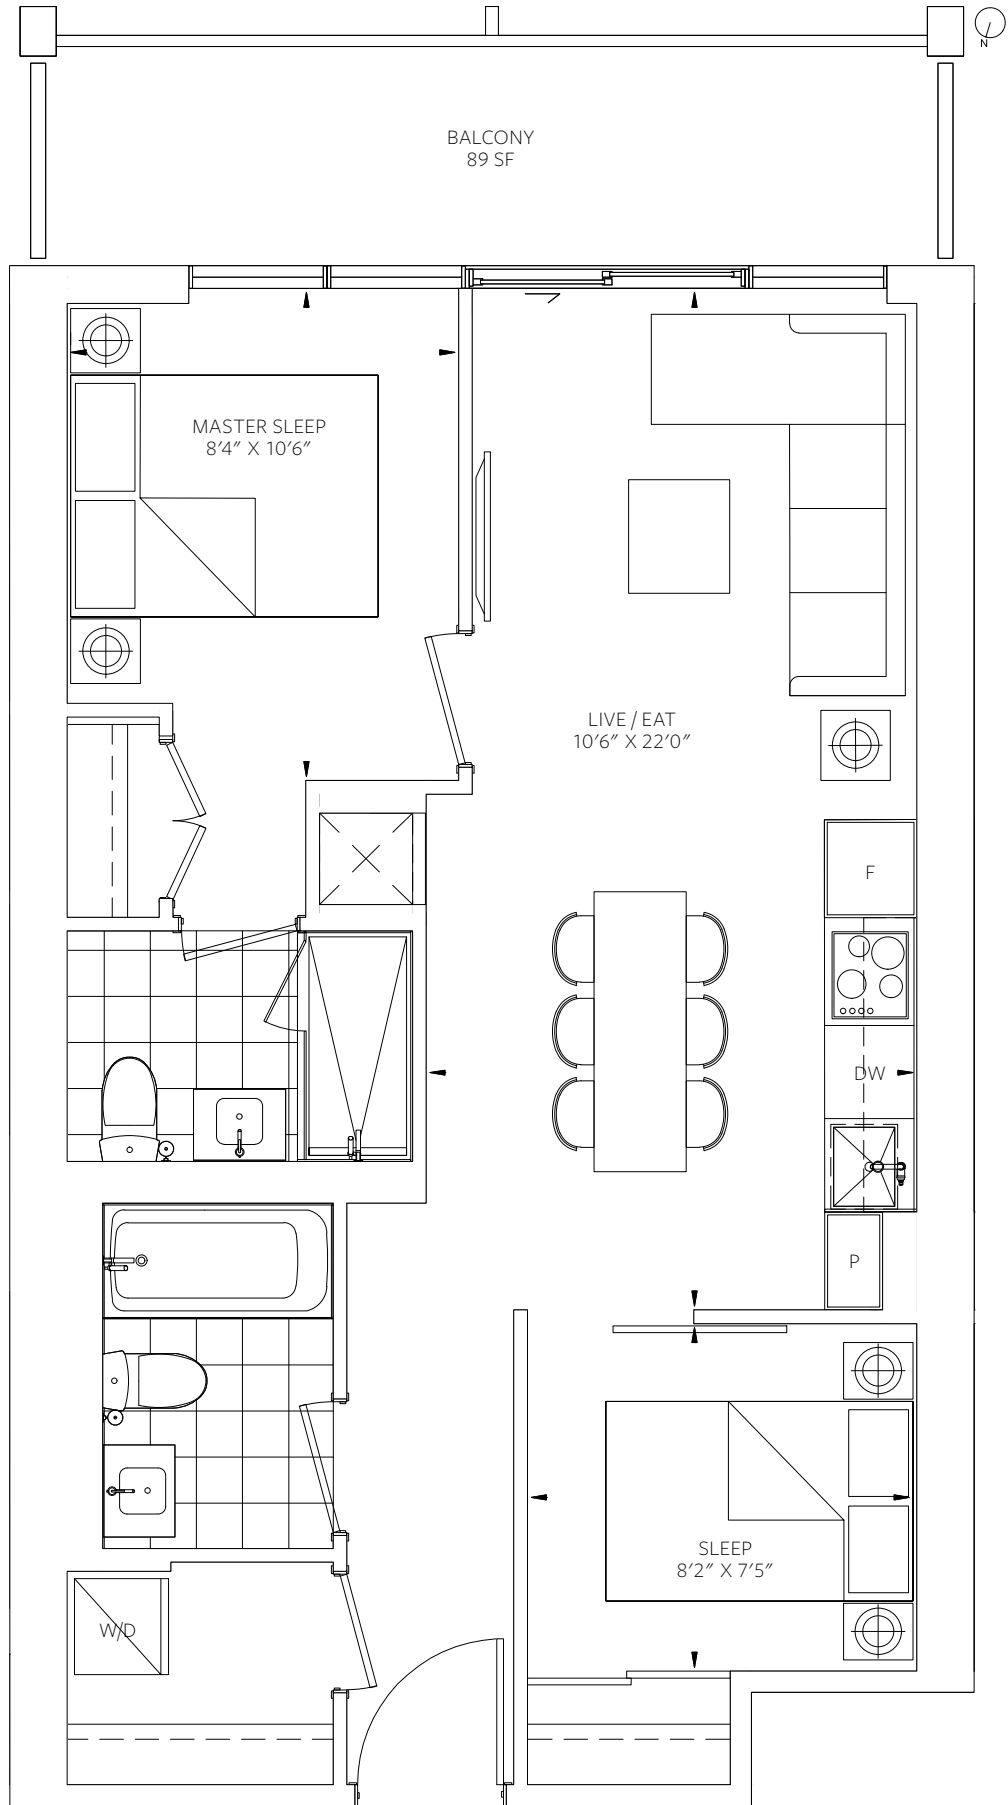

# B4

1 BEDROOM + DEN  
INTERIOR 676 SF  
EXTERIOR 99 SF

TOTAL  
775 SF

KEYPLAN: 53-56

KEYPLAN: 29

KEYPLAN: 8-28 30-52

KEYPLAN: 7

# C1

2 BEDROOM  
INTERIOR 646 SF  
EXTERIOR 89 SF

TOTAL  
735 SF

# C2

2 BEDROOM  
INTERIOR 648 SF  
EXTERIOR 89 SF

TOTAL  
737 SF