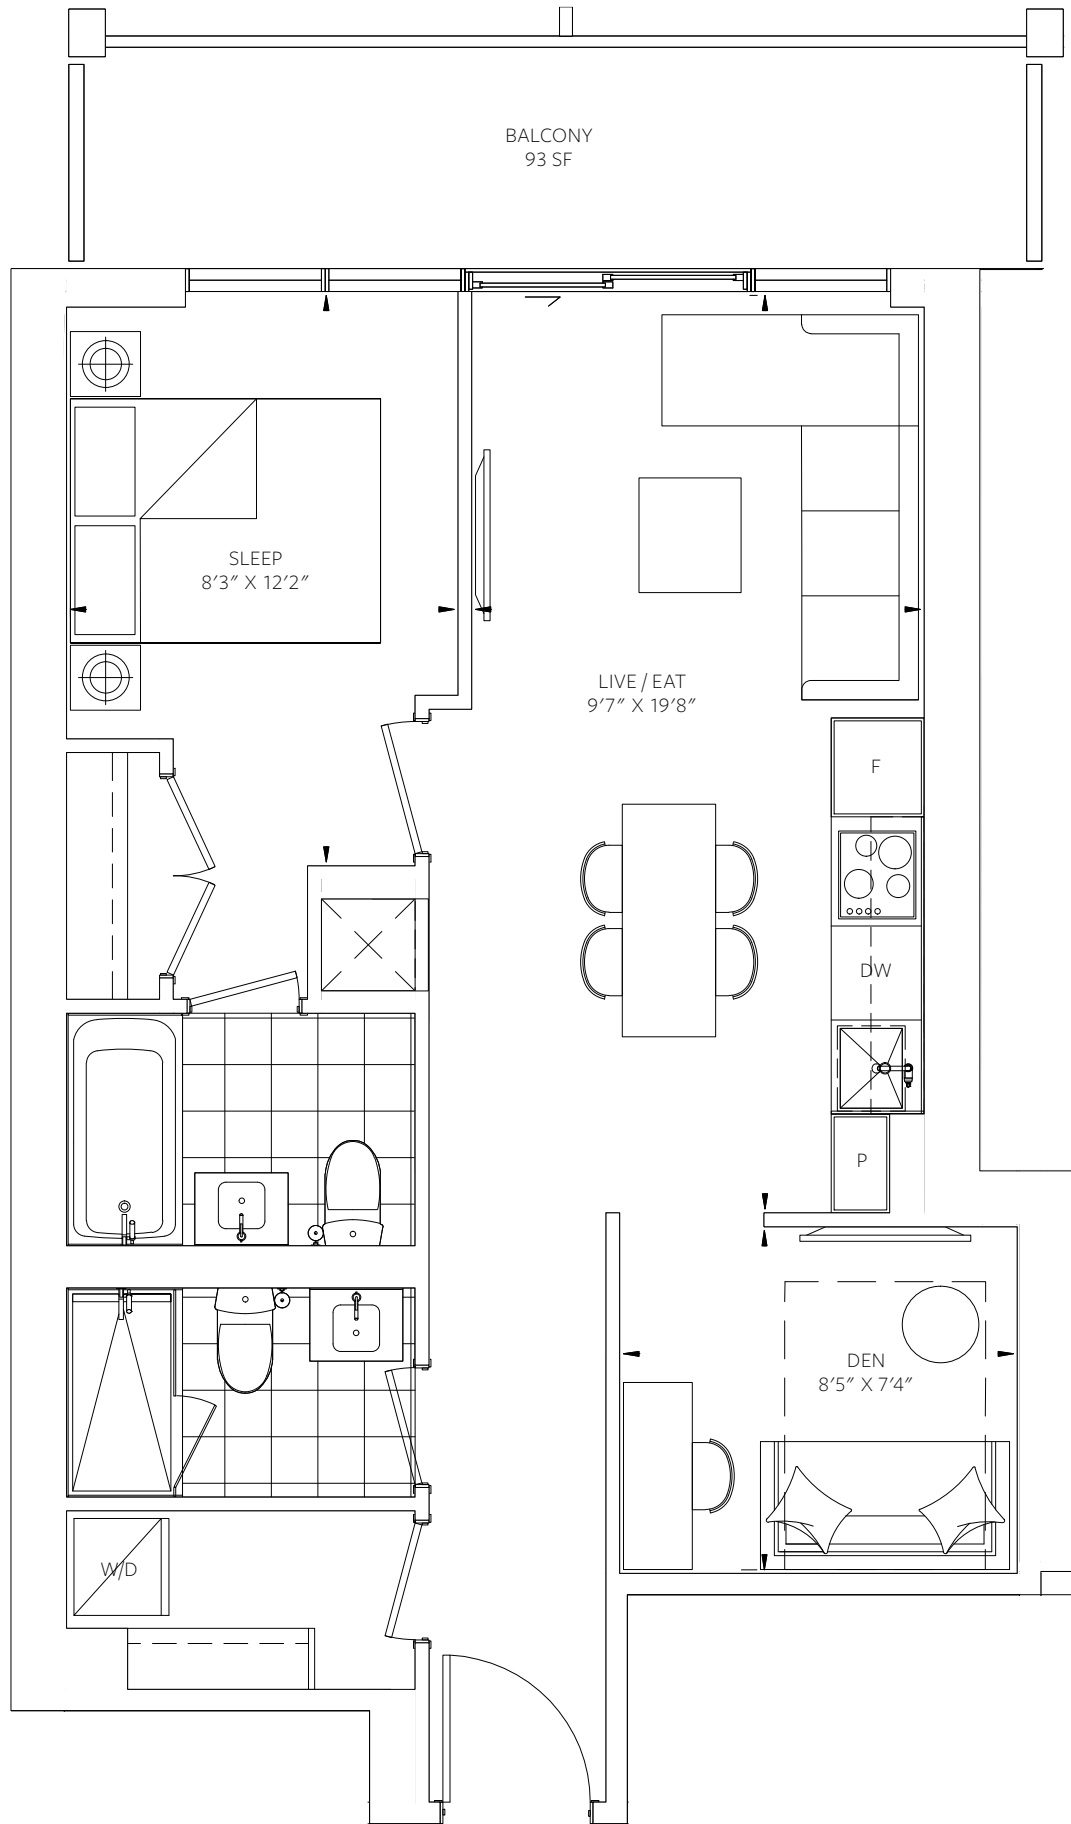

# B1

1 BEDROOM + DEN  
INTERIOR 585 SF  
EXTERIOR 90 SF

TOTAL  
675 SF

7th floor no balcony.

# B2

1 BEDROOM + DEN  
INTERIOR 623 SF  
EXTERIOR 102 SF

TOTAL  
725 SF

# B3

1 BEDROOM + DEN  
INTERIOR 623 SF  
EXTERIOR 93 SF

TOTAL  
716 SF

# B4

1 BEDROOM + DEN  
INTERIOR 676 SF  
EXTERIOR 99 SF

TOTAL  
775 SF

KEYPLAN: 53-56

KEYPLAN: 29

KEYPLAN: 8-28 30-52

KEYPLAN: 7