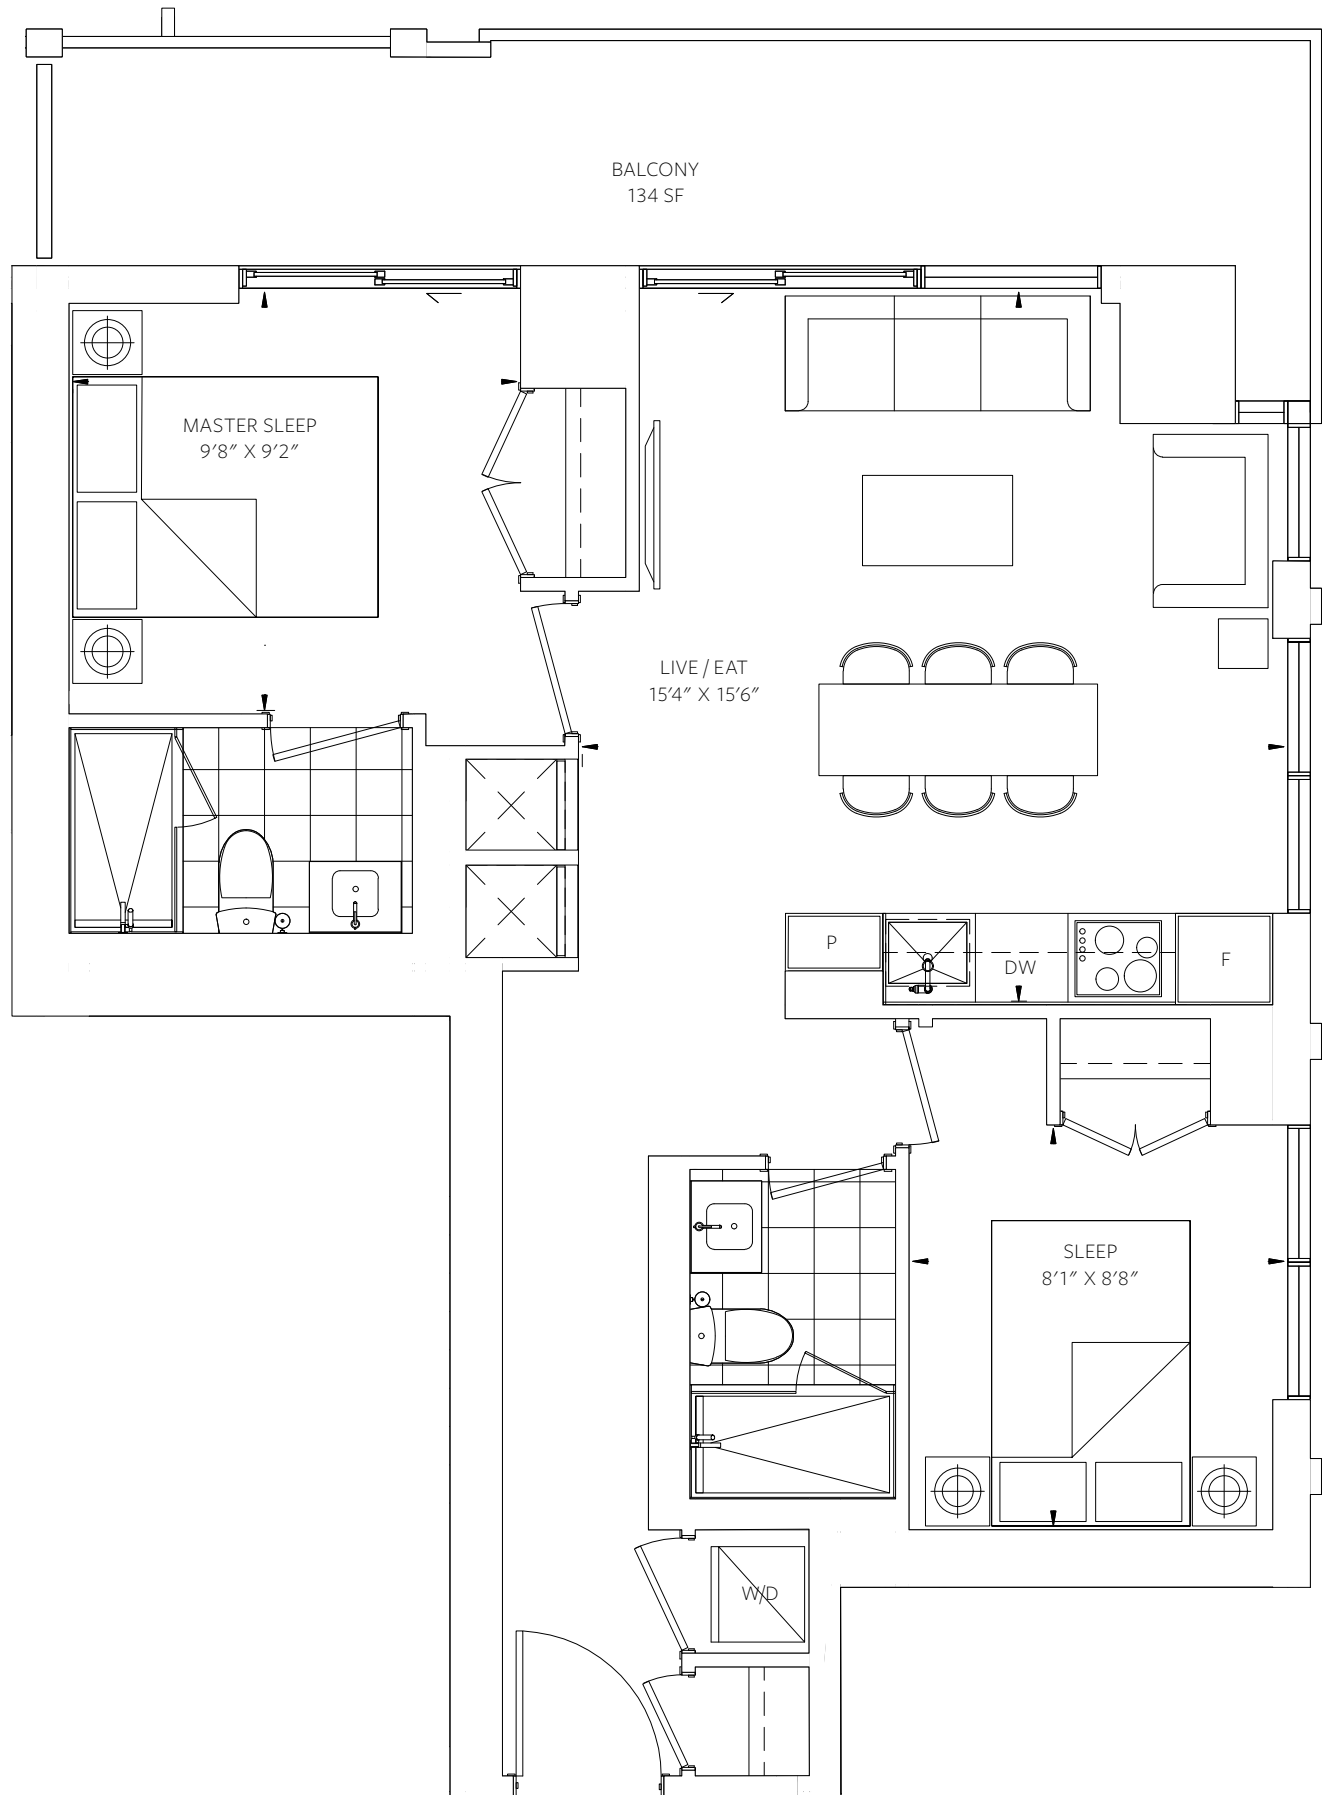

88 QUEEN

SUITE LAYOUTS

Where mornings are calm and evenings exciting, 88 Queen brings simple back into your life. Thoughtfully designed. Outfitted with stellar features. Every suite is homey. Comforting. And decidedly chic. Here you can live life, your style.

# C4

2 BEDROOM  
INTERIOR 713 SF  
EXTERIOR 121 SF

TOTAL  
834 SF

# C5

2 BEDROOM  
INTERIOR 714 SF  
EXTERIOR 134 SF

TOTAL  
848 SF

# E1

3 BEDROOM  
INTERIOR 767 SF  
EXTERIOR 97 SF

TOTAL  
864 SF

KEYPLAN: 53-56

KEYPLAN: 29

KEYPLAN: 8-28 30-52

[88queen.com](http://88queen.com)

Sizes and specifications subject to change without notice. E. + O.E. Exclusive Broker MarketVision Real Estate Corp. Brokers protected.