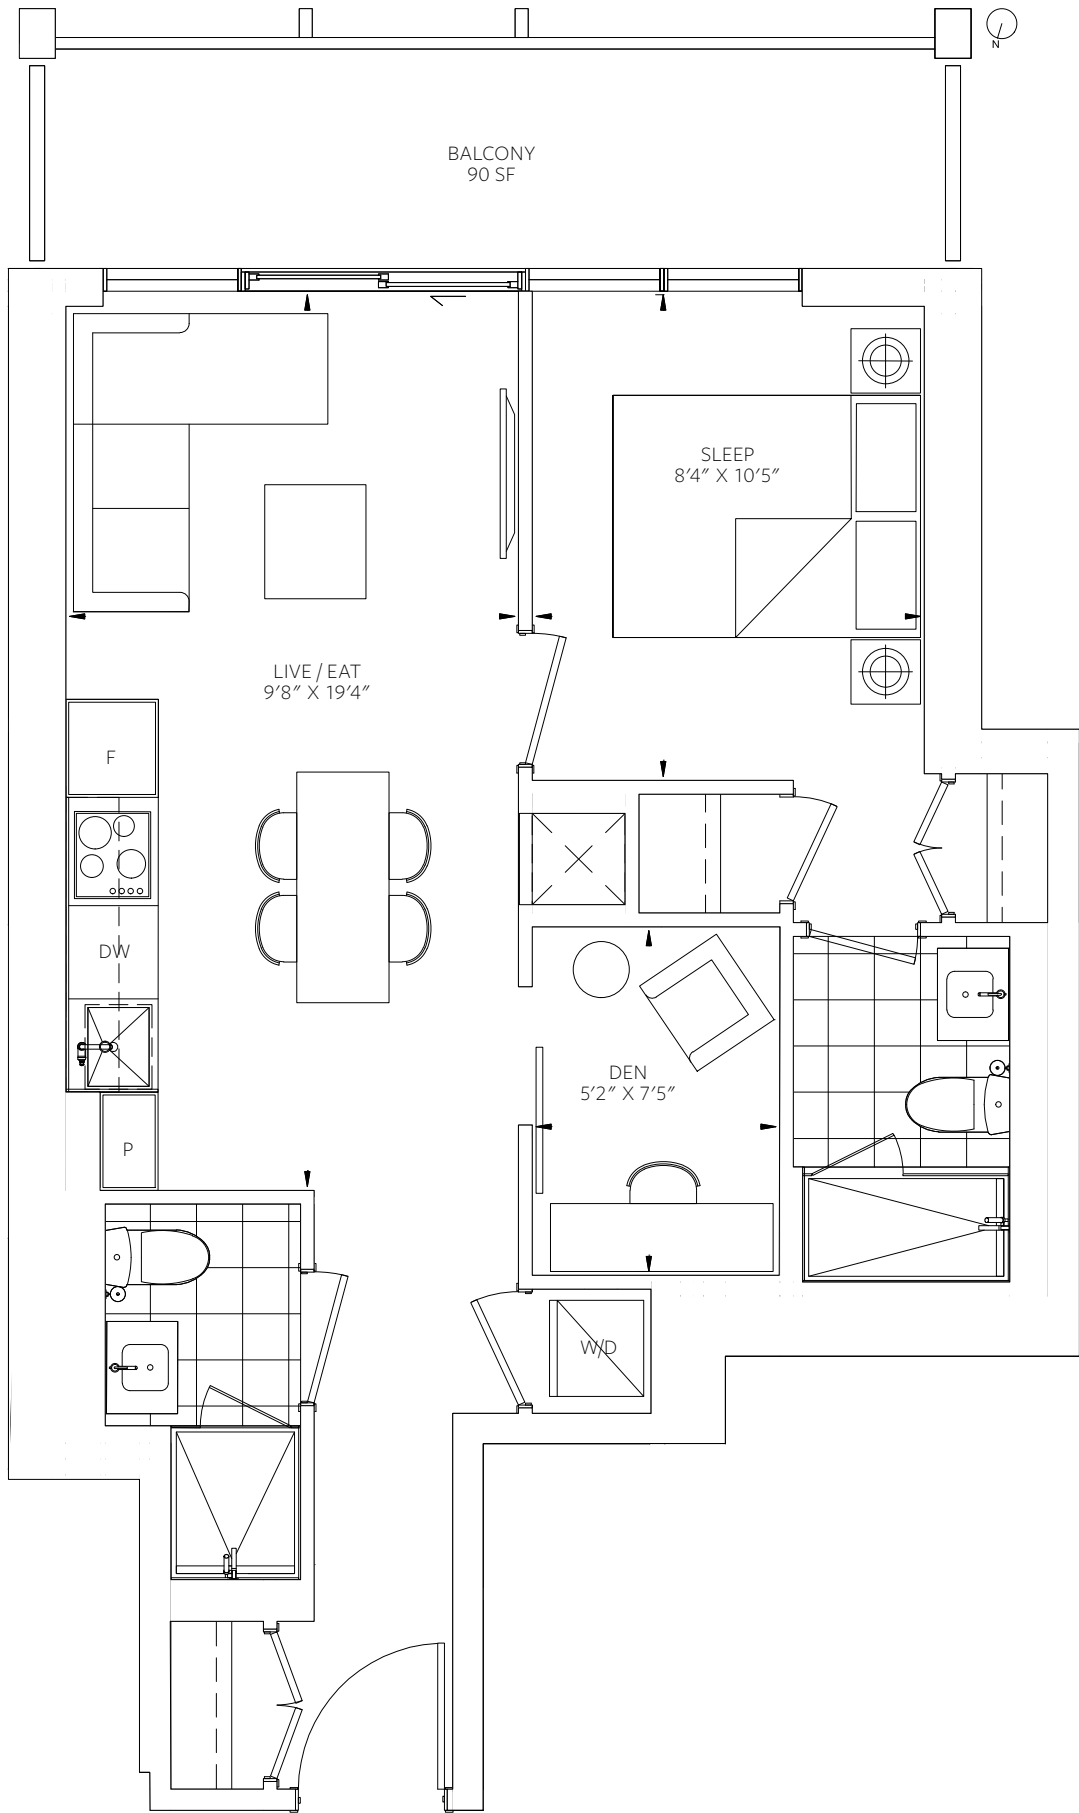

88 QUEEN

SUITE LAYOUTS

Where mornings are calm and evenings exciting, 88 Queen brings simple back into your life. Thoughtfully designed. Outfitted with stellar features. Every suite is homey. Comforting. And decidedly chic. Here you can live life, your style.

# A1

1 BEDROOM  
INTERIOR 514 SF  
EXTERIOR 91 SF

TOTAL  
605 SF

7th floor no balcony.

# A2

1 BEDROOM  
INTERIOR 518 SF  
EXTERIOR 94 SF

TOTAL  
612 SF

# B1

1 BEDROOM + DEN  
INTERIOR 585 SF  
EXTERIOR 90 SF

TOTAL  
675 SF

7th floor no balcony.