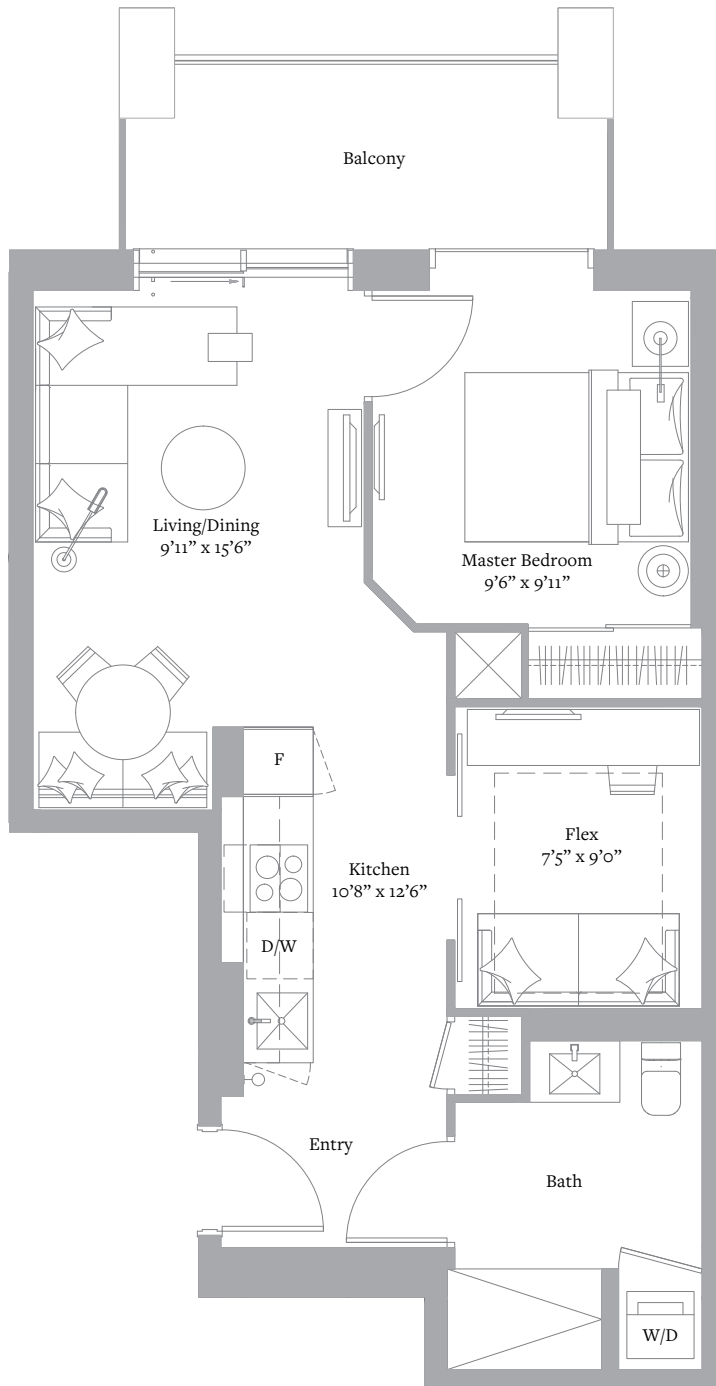

Level 25-50

Sizes and specifications are subject to change without notice. E. & O.E.
AMAN KAPOOR | 416-821-5399

THE CITY COLLECTION
L25-50 N⁰16

1 BEDROOM & 1 BATH

INTERIOR: 535 SF

VIEW: NORTH

Level 25-50

Sizes and specifications are subject to change without notice. E. & O.E.
AMAN KAPOOR | 416-821-5399

THE CITY COLLECTION
L25-50 N⁰¹⁵

1 BEDROOM + FLEX & 1 BATH

INTERIOR: 605 SF

VIEW: NORTH

Level 25-50

Sizes and specifications are subject to change without notice. E. & O.E.
AMAN KAPOOR | 416-821-5399

THE CITY COLLECTION
L25-50 N⁰10

2 BEDROOM & 2 BATH

INTERIOR: 642 SF

VIEW: SOUTH

Level 25-50

Sizes and specifications are subject to change without notice. E. & O.E.
AMAN KAPOOR | 416-821-5399

THE CITY COLLECTION
L25-50 N⁰2

2 BEDROOM & 2 BATH

INTERIOR: 651 SF

VIEW: NORTH

Level 25-50

Sizes and specifications are subject to change without notice. E. & O.E.
AMAN KAPOOR | 416-821-5399

THE CITY COLLECTION
L25-50 N°1

2 BEDROOM & 2 BATH

INTERIOR: 692 SF