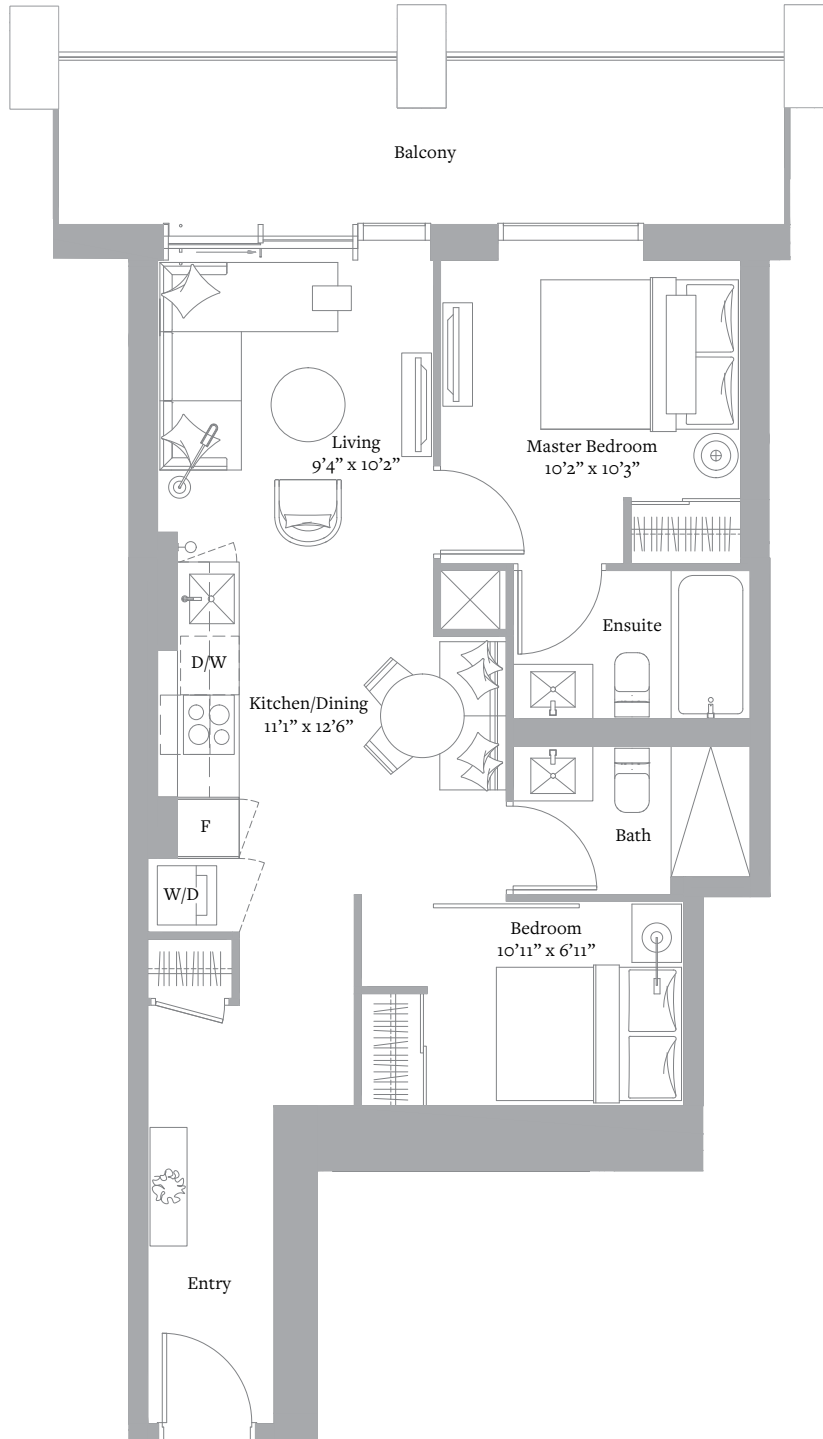

VIEW: NORTH

Level 25-50

Sizes and specifications are subject to change without notice. E. & O.E.

THE CITY COLLECTION
L25-50 N⁰⁸

2 BEDROOM & 2 BATH

INTERIOR: 698 SF

VIEW: SOUTH

Level 25-50

Sizes and specifications are subject to change without notice. E. & O.E.
AMAN KAPOOR | 416-821-5399

THE CITY COLLECTION
L25-50 N⁰¹⁷

2 BEDROOM & 2 BATH

INTERIOR: 716 SF

VIEW: NORTH

Level 25-50

Sizes and specifications are subject to change without notice. E. & O.E.
AMAN KAPOOR | 416-821-5399

THE CITY COLLECTION
L25-50 N^o7

2 BEDROOM & 2 BATH

INTERIOR: 735 SF

VIEW: SOUTH

Level 25-50

Sizes and specifications are subject to change without notice. E. & O.E.
AMAN KAPOOR | 416-821-5399