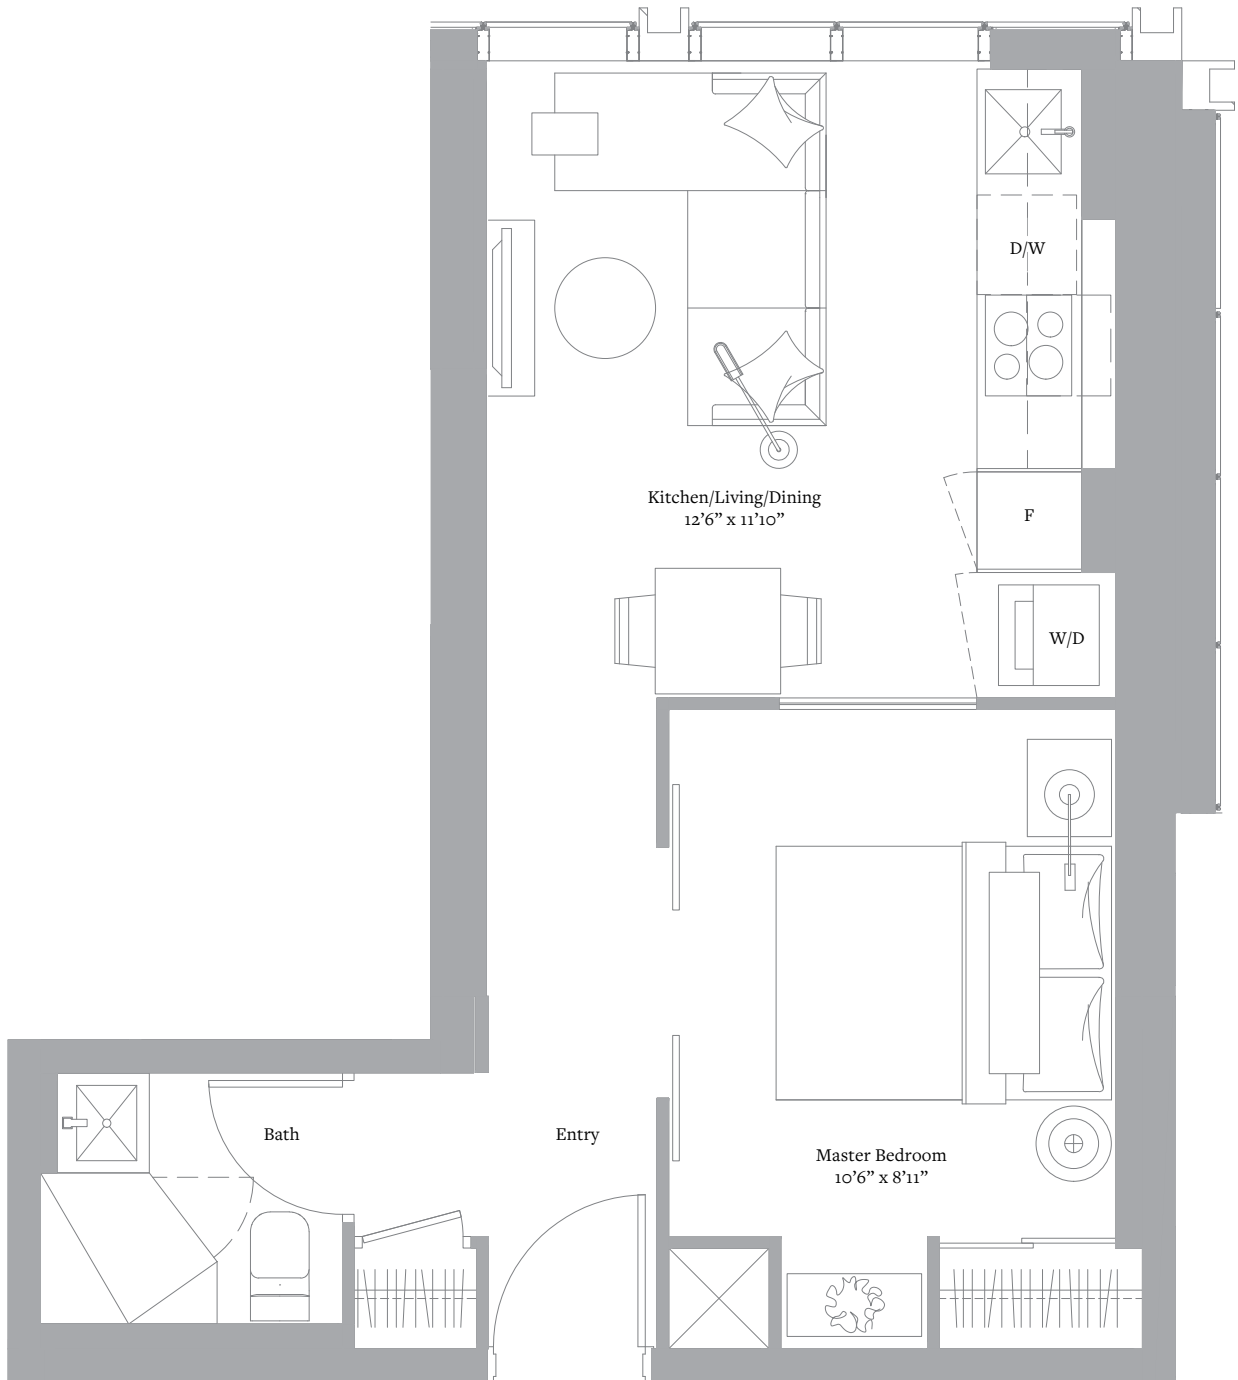

STUDIO & 1 BATH

INTERIOR: 306 SF

VIEW: WEST

Level 25-50

Sizes and specifications are subject to change without notice. E. & O.E.
AMAN KAPOOR | 416-821-5399

THE CITY COLLECTION
L25-50 N^o12

1 BEDROOM & 1 BATH

INTERIOR: 457 SF

VIEW: WEST

Level 25-50

Sizes and specifications are subject to change without notice. E. & O.E.
AMAN KAPOOR | 416-821-5399

THE CITY COLLECTION
L25-50 N^o14

1 BEDROOM & 1 BATH

INTERIOR: 461 SF

VIEW: NORTHWEST

Level 25-50

Sizes and specifications are subject to change without notice. E. & O.E.
AMAN KAPOOR | 416-821-5399

THE CITY COLLECTION
L25-50 N⁰9

1 BEDROOM & 1 BATH

INTERIOR: 522 SF

VIEW: SOUTH

THE CITY COLLECTION
L25-50 N⁰¹⁵

1 BEDROOM + FLEX & 1 BATH

INTERIOR: 605 SF

VIEW: NORTH

Level 25-50

Sizes and specifications are subject to change without notice. E. & O.E.
AMAN KAPOOR | 416-821-5399

THE CITY COLLECTION
L25-50 N⁰10