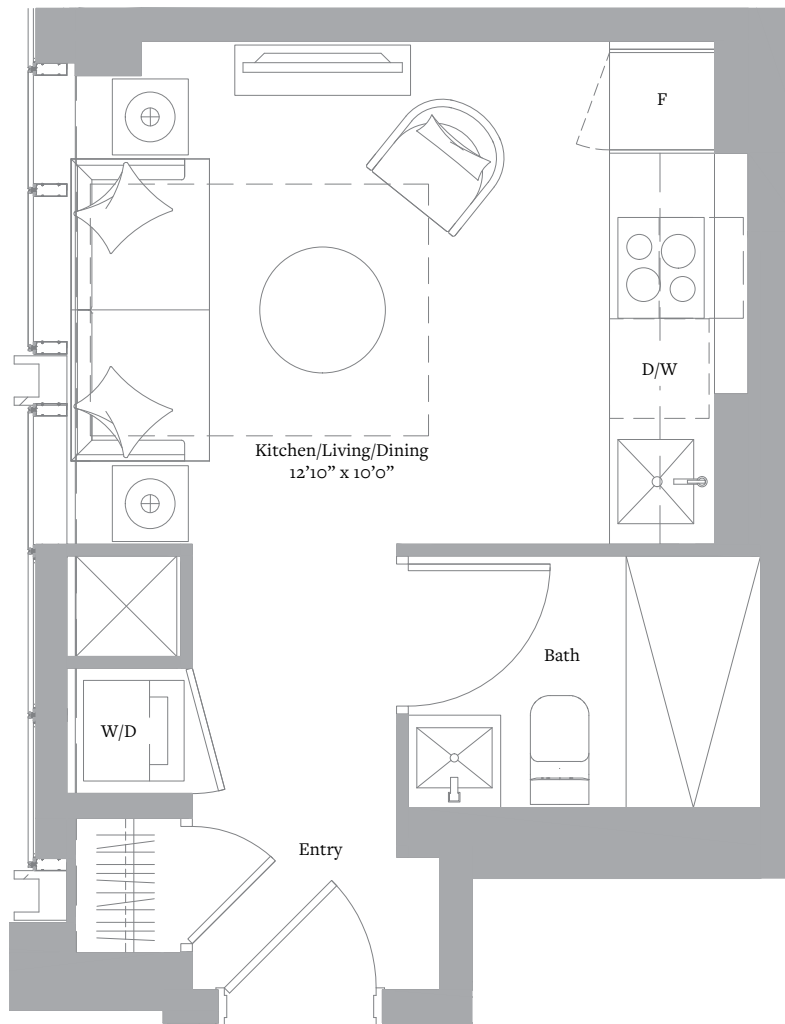

THE CITY COLLECTION
L25-50 N°5

STUDIO & 1 BATH

INTERIOR: 279 SF

VIEW: EAST

Level 25-50

Sizes and specifications are subject to change without notice. E. & O.E.
AMAN KAPOOR | 416-821-5399

THE CITY COLLECTION
L25-50 N⁰13

STUDIO & 1 BATH

INTERIOR: 306 SF

VIEW: WEST

Level 25-50

Sizes and specifications are subject to change without notice. E. & O.E.
AMAN KAPOOR | 416-821-5399

THE CITY COLLECTION
L25-50 N^o12

1 BEDROOM & 1 BATH

INTERIOR: 457 SF

VIEW: WEST

Level 25-50

Sizes and specifications are subject to change without notice. E. & O.E.
AMAN KAPOOR | 416-821-5399

THE CITY COLLECTION
L25-50 N^o14

1 BEDROOM & 1 BATH

INTERIOR: 461 SF

VIEW: NORTHWEST

Level 25-50

Sizes and specifications are subject to change without notice. E. & O.E.
AMAN KAPOOR | 416-821-5399

THE CITY COLLECTION
L25-50 N⁰9

1 BEDROOM & 1 BATH

INTERIOR: 522 SF

VIEW: SOUTH