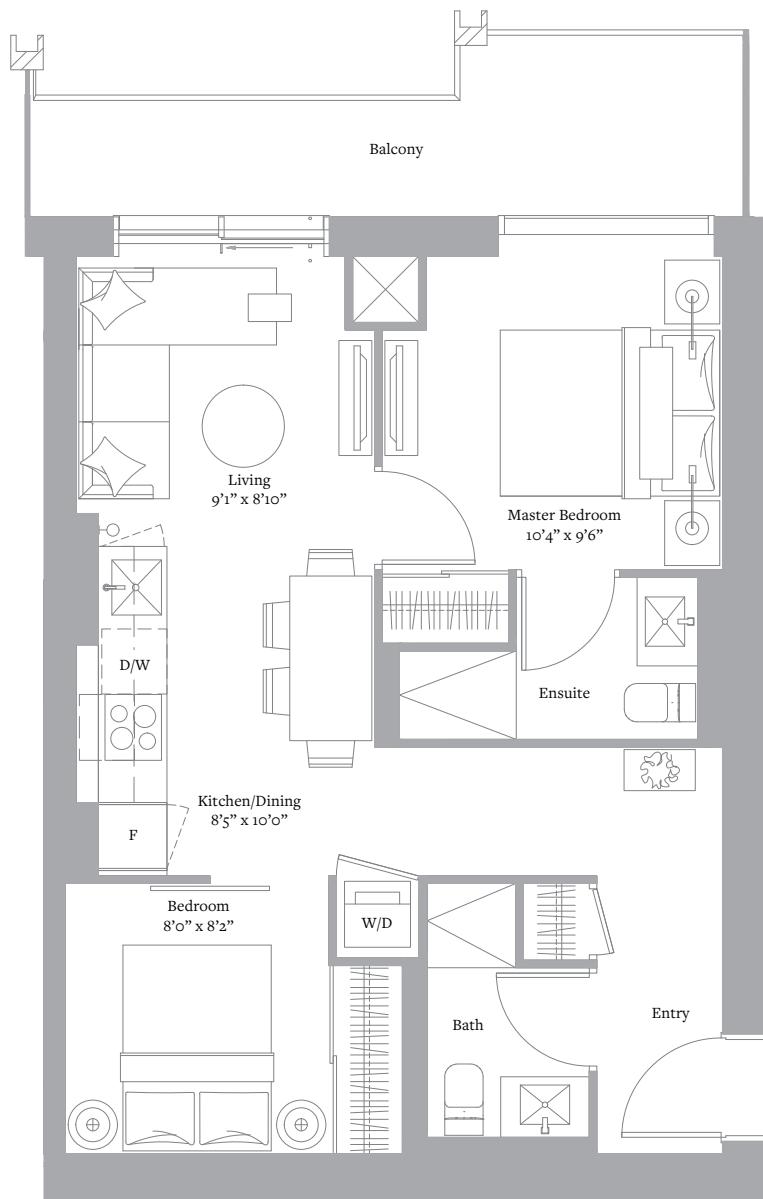

THE CITY COLLECTION
L25-50 N⁰¹⁵

1 BEDROOM + FLEX & 1 BATH

INTERIOR: 605 SF

VIEW: NORTH

Level 25-50

Sizes and specifications are subject to change without notice. E. & O.E.
AMAN KAPOOR | 416-821-5399

THE CITY COLLECTION
L25-50 N⁰10

2 BEDROOM & 2 BATH

INTERIOR: 642 SF

VIEW: SOUTH

Level 25-50

Sizes and specifications are subject to change without notice. E. & O.E.
AMAN KAPOOR | 416-821-5399

THE CITY COLLECTION
L25-50 N⁰2

2 BEDROOM & 2 BATH

INTERIOR: 651 SF

VIEW: NORTH

Level 25-50

Sizes and specifications are subject to change without notice. E. & O.E.
AMAN KAPOOR | 416-821-5399

THE CITY COLLECTION
L25-50 N°1

2 BEDROOM & 2 BATH

INTERIOR: 692 SF

VIEW: NORTH

Level 25-50

Sizes and specifications are subject to change without notice. E. & O.E.

THE CITY COLLECTION
L25-50 N⁰⁸

2 BEDROOM & 2 BATH

INTERIOR: 698 SF

VIEW: SOUTH

Level 25-50