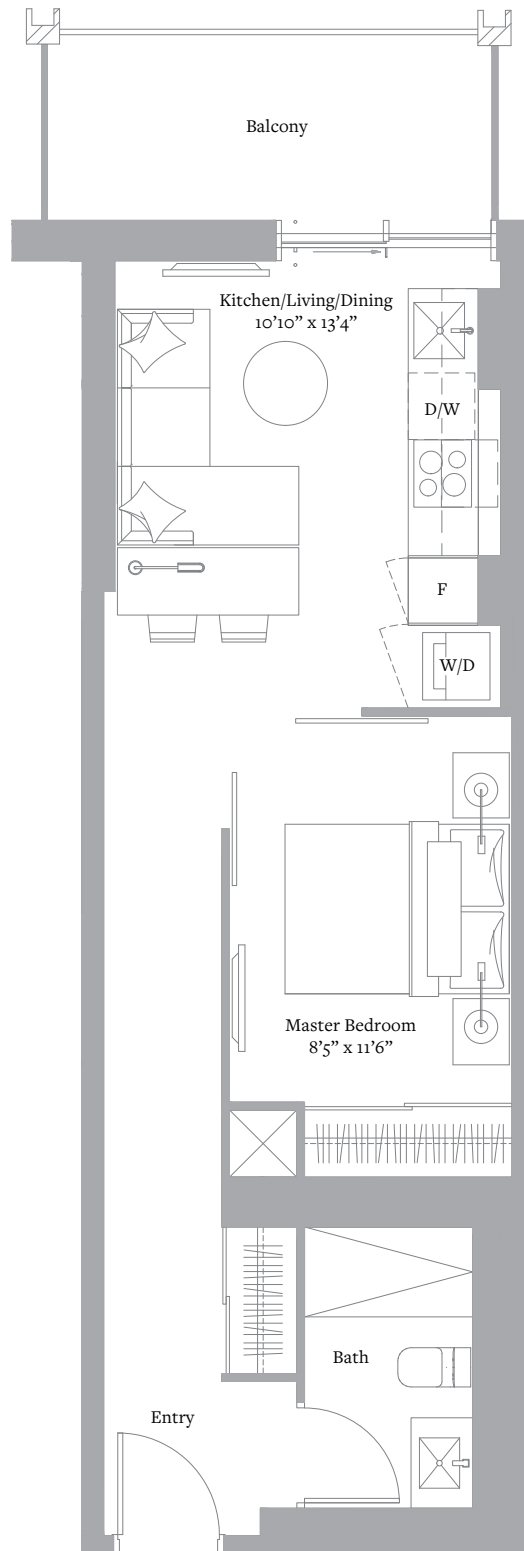

INTERIOR: 457 SF

VIEW: WEST

Level 25-50

Sizes and specifications are subject to change without notice. E. & O.E.
AMAN KAPOOR | 416-821-5399

THE CITY COLLECTION
L25-50 N^o14

1 BEDROOM & 1 BATH

INTERIOR: 461 SF

VIEW: NORTHWEST

Level 25-50

Sizes and specifications are subject to change without notice. E. & O.E.
AMAN KAPOOR | 416-821-5399

THE CITY COLLECTION
L25-50 N⁰9

1 BEDROOM & 1 BATH

INTERIOR: 522 SF

VIEW: SOUTH

Level 25-50

Sizes and specifications are subject to change without notice. E. & O.E.
AMAN KAPOOR | 416-821-5399

THE CITY COLLECTION
L25-50 N⁰16

1 BEDROOM & 1 BATH

INTERIOR: 535 SF

VIEW: NORTH

Level 25-50

Sizes and specifications are subject to change without notice. E. & O.E.
AMAN KAPOOR | 416-821-5399

THE CITY COLLECTION
L25-50 N⁰¹⁵

1 BEDROOM + FLEX & 1 BATH

INTERIOR: 605 SF

VIEW: NORTH

Level 25-50

Sizes and specifications are subject to change without notice. E. & O.E.
AMAN KAPOOR | 416-821-5399

THE CITY COLLECTION
L25-50 N⁰10