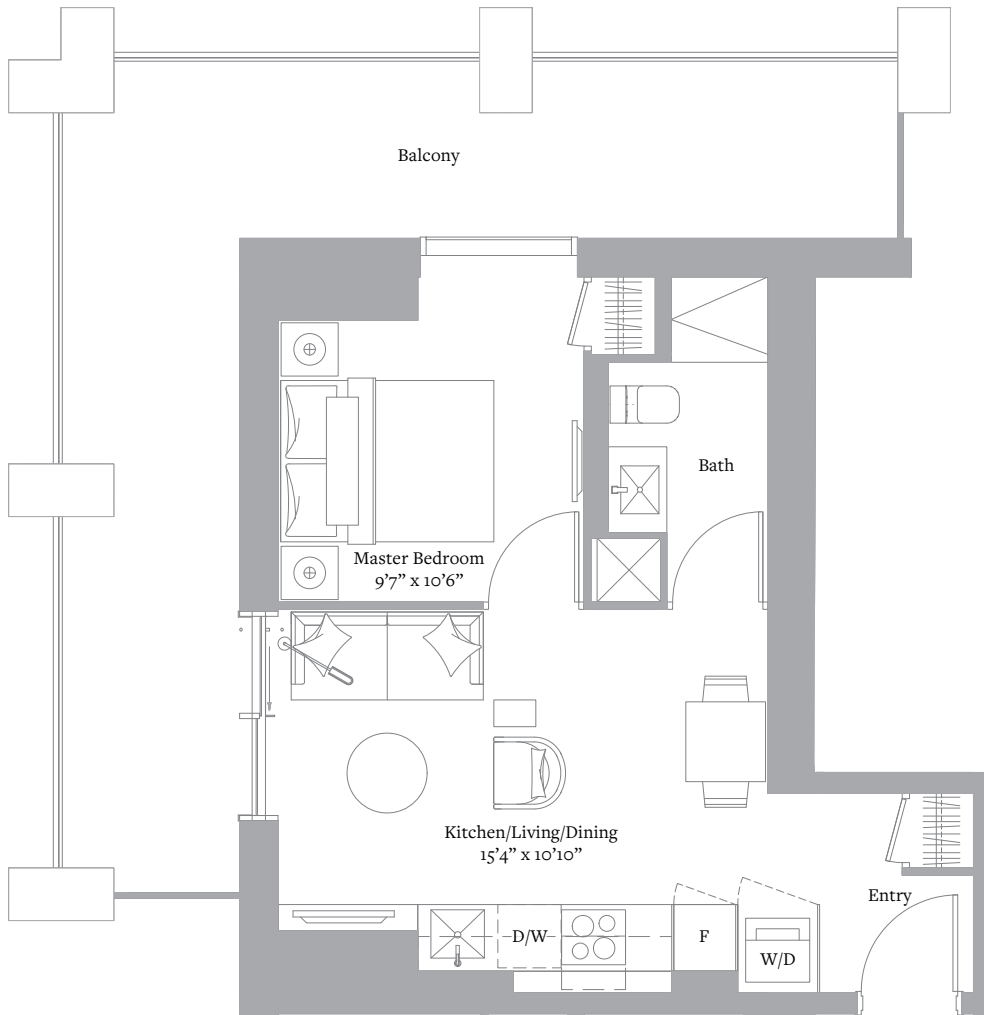

STUDIO & 1 BATH

INTERIOR: 306 SF

VIEW: WEST

Level 25-50

Sizes and specifications are subject to change without notice. E. & O.E.
AMAN KAPOOR | 416-821-5399

THE CITY COLLECTION
L25-50 N^o12

1 BEDROOM & 1 BATH

INTERIOR: 457 SF

VIEW: WEST

Level 25-50

Sizes and specifications are subject to change without notice. E. & O.E.
AMAN KAPOOR | 416-821-5399

THE CITY COLLECTION
L25-50 N^o14

1 BEDROOM & 1 BATH

INTERIOR: 461 SF

VIEW: NORTHWEST

Level 25-50

Sizes and specifications are subject to change without notice. E. & O.E.
AMAN KAPOOR | 416-821-5399

THE CITY COLLECTION
L25-50 N⁰9

1 BEDROOM & 1 BATH

INTERIOR: 522 SF

VIEW: SOUTH