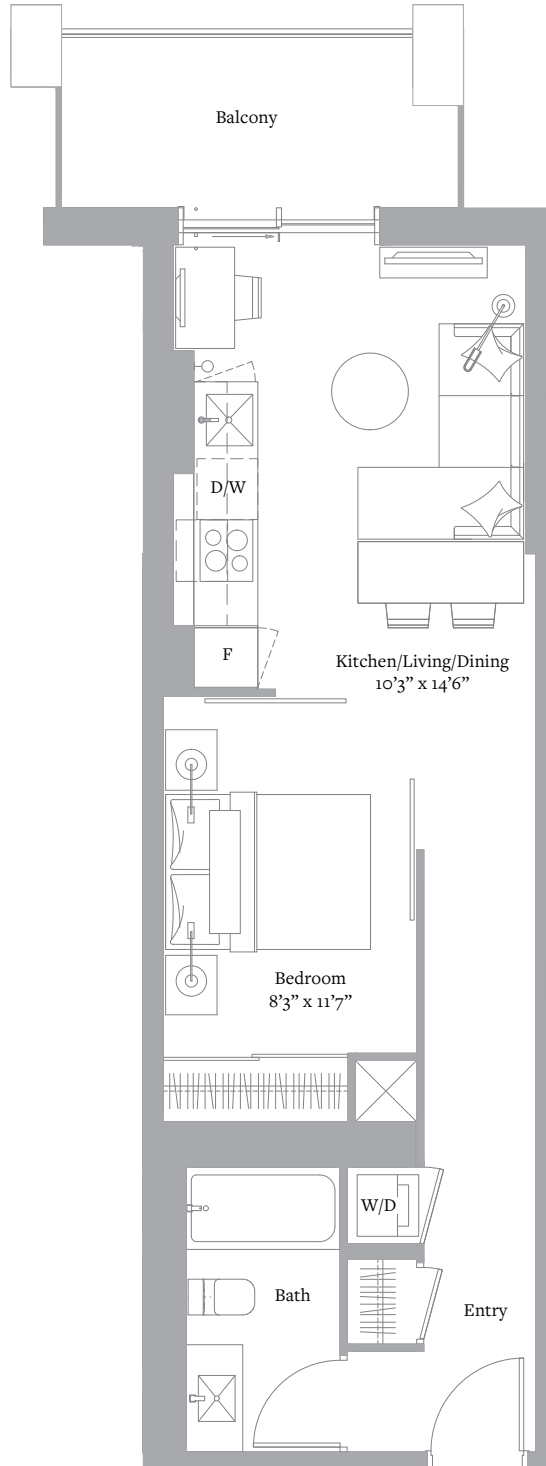

VIEW: NORTHWEST

Level 25-50

Sizes and specifications are subject to change without notice. E. & O.E.
AMAN KAPOOR | 416-821-5399

THE CITY COLLECTION
L25-50 N⁰9

1 BEDROOM & 1 BATH

INTERIOR: 522 SF

VIEW: SOUTH

Level 25-50

Sizes and specifications are subject to change without notice. E. & O.E.
AMAN KAPOOR | 416-821-5399

THE CITY COLLECTION
L25-50 N⁰16

1 BEDROOM & 1 BATH

INTERIOR: 535 SF

VIEW: NORTH

Level 25-50

Sizes and specifications are subject to change without notice. E. & O.E.
AMAN KAPOOR | 416-821-5399

THE CITY COLLECTION
L25-50 N⁰¹⁵

1 BEDROOM + FLEX & 1 BATH

INTERIOR: 605 SF

VIEW: NORTH

Level 25-50

Sizes and specifications are subject to change without notice. E. & O.E.
AMAN KAPOOR | 416-821-5399

THE CITY COLLECTION
L25-50 N⁰10

2 BEDROOM & 2 BATH

INTERIOR: 642 SF

VIEW: SOUTH

Level 25-50

Sizes and specifications are subject to change without notice. E. & O.E.
AMAN KAPOOR | 416-821-5399

THE CITY COLLECTION
L25-50 N⁰2

2 BEDROOM & 2 BATH