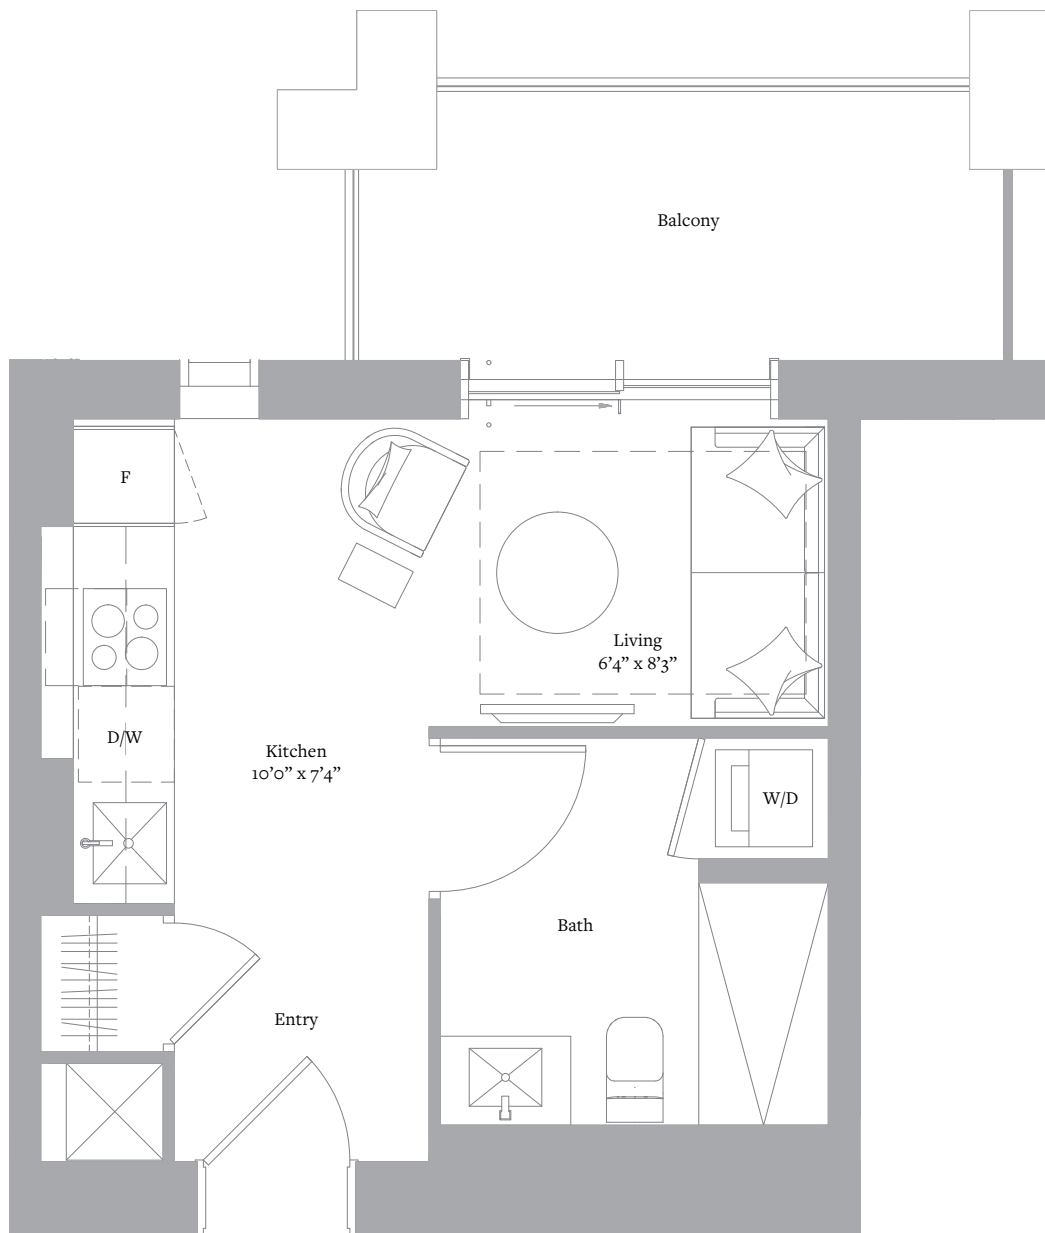

THE CITY COLLECTION
L25-50 N°5

STUDIO & 1 BATH

INTERIOR: 279 SF

VIEW: EAST

Level 25-50

Sizes and specifications are subject to change without notice. E. & O.E.
AMAN KAPOOR | 416-821-5399

THE CITY COLLECTION
L25-50 N⁰13

STUDIO & 1 BATH

INTERIOR: 306 SF

VIEW: WEST

Level 25-50

Sizes and specifications are subject to change without notice. E. & O.E.
AMAN KAPOOR | 416-821-5399

THE CITY COLLECTION
L25-50 N^o12

1 BEDROOM & 1 BATH

INTERIOR: 457 SF

VIEW: WEST

Level 25-50

Sizes and specifications are subject to change without notice. E. & O.E.
AMAN KAPOOR | 416-821-5399

THE CITY COLLECTION
L25-50 N^o14

1 BEDROOM & 1 BATH

INTERIOR: 461 SF

VIEW: NORTHWEST

Level 25-50

Sizes and specifications are subject to change without notice. E. & O.E.
AMAN KAPOOR | 416-821-5399

THE CITY COLLECTION
L25-50 N⁰9

1 BEDROOM & 1 BATH

INTERIOR: 522 SF

VIEW: SOUTH