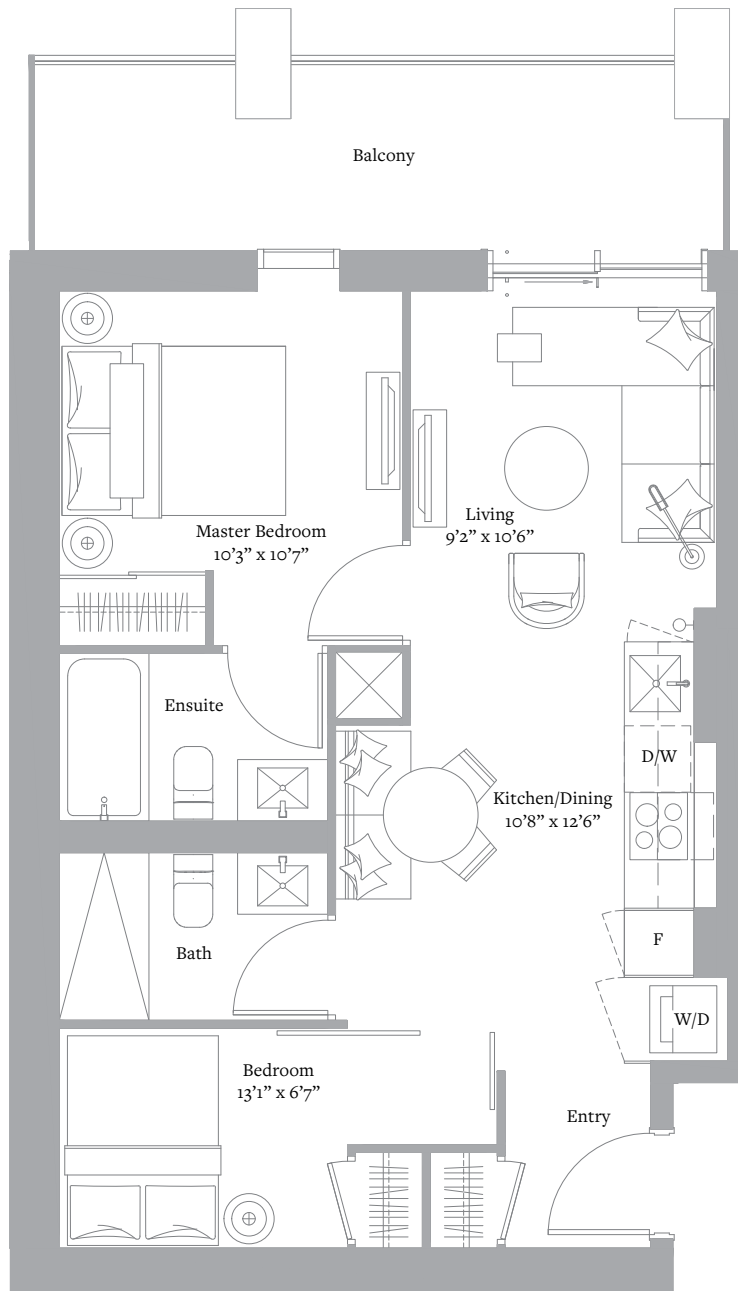

2 BEDROOM & 2 BATH

INTERIOR: 642 SF

VIEW: SOUTH

Level 25-50

Sizes and specifications are subject to change without notice. E. & O.E.
AMAN KAPOOR | 416-821-5399

THE CITY COLLECTION
L25-50 N⁰2

2 BEDROOM & 2 BATH

INTERIOR: 651 SF

VIEW: NORTH

Level 25-50

Sizes and specifications are subject to change without notice. E. & O.E.
AMAN KAPOOR | 416-821-5399

THE CITY COLLECTION
L25-50 N°1

2 BEDROOM & 2 BATH

INTERIOR: 692 SF

VIEW: NORTH

Level 25-50

Sizes and specifications are subject to change without notice. E. & O.E.

THE CITY COLLECTION
L25-50 N⁰⁸

2 BEDROOM & 2 BATH

INTERIOR: 698 SF

VIEW: SOUTH

Level 25-50