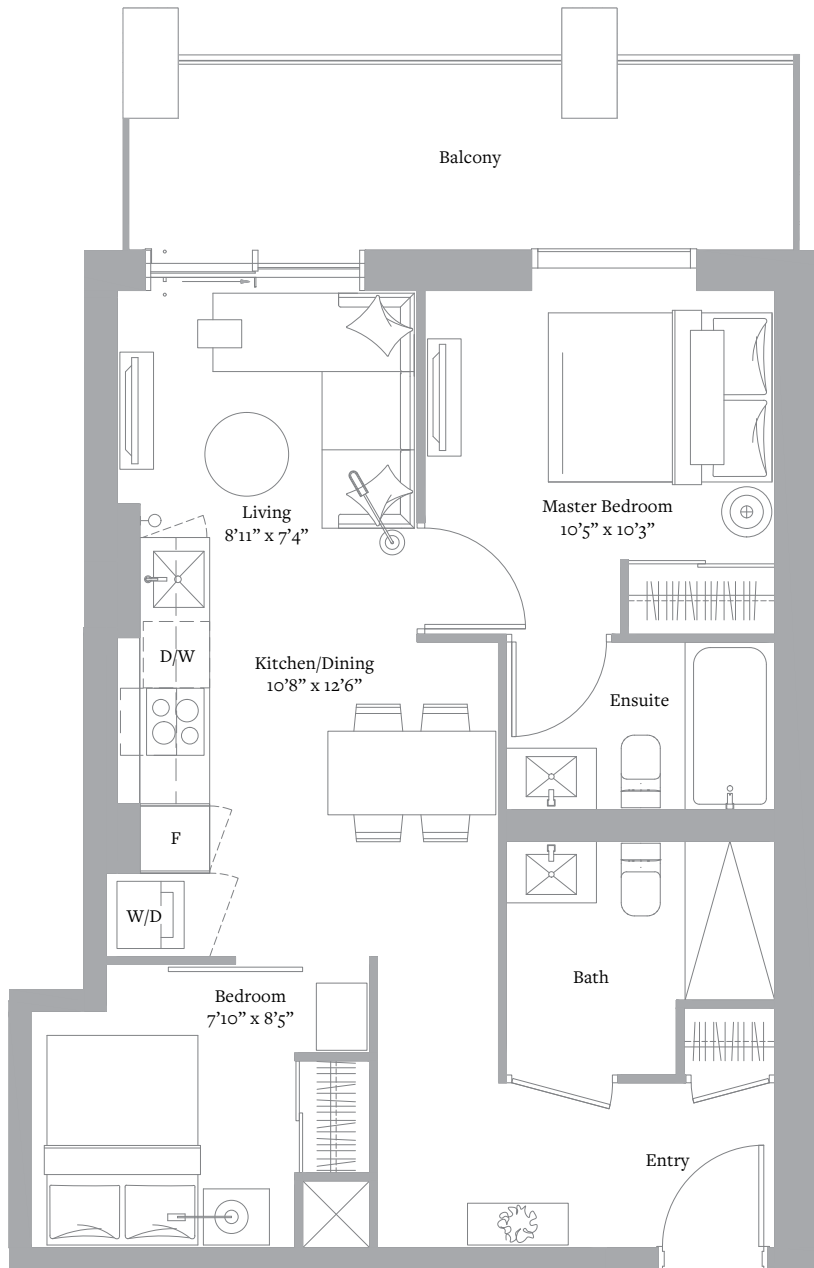

2 BEDROOM & 2 BATH

INTERIOR: 642 SF

VIEW: SOUTH

Level 25-50

Sizes and specifications are subject to change without notice. E. & O.E.
AMAN KAPOOR | 416-821-5399

THE CITY COLLECTION
L25-50 N⁰2

2 BEDROOM & 2 BATH

INTERIOR: 651 SF

VIEW: NORTH

Level 25-50

Sizes and specifications are subject to change without notice. E. & O.E.
AMAN KAPOOR | 416-821-5399

THE CITY COLLECTION
L25-50 N°1

2 BEDROOM & 2 BATH

INTERIOR: 692 SF

VIEW: NORTH

Level 25-50

Sizes and specifications are subject to change without notice. E. & O.E.

THE CITY COLLECTION
L25-50 N⁰⁸

2 BEDROOM & 2 BATH

INTERIOR: 698 SF

VIEW: SOUTH

Level 25-50