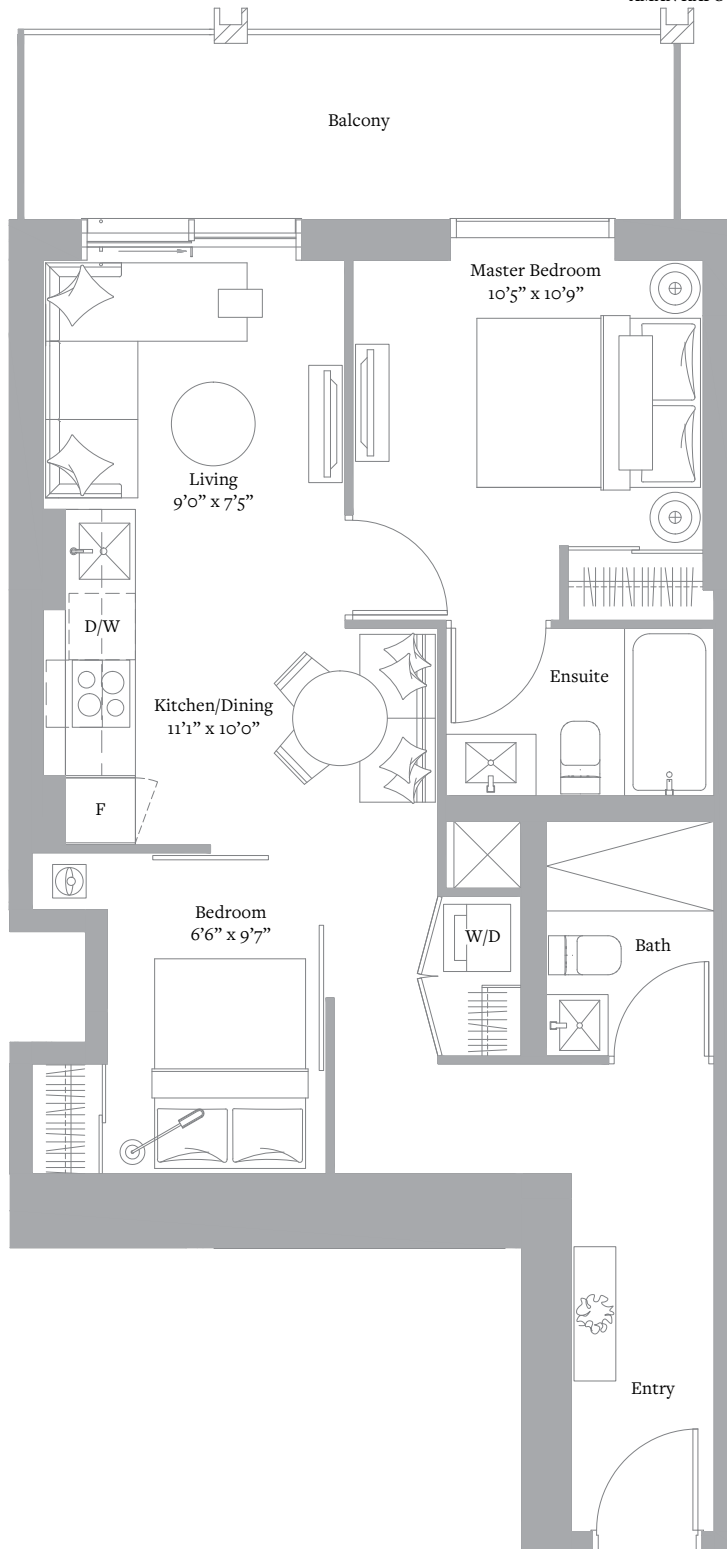

INTERIOR: 651 SF

VIEW: NORTH

Level 25-50

Sizes and specifications are subject to change without notice. E. & O.E.
AMAN KAPOOR | 416-821-5399

THE CITY COLLECTION
L25-50 N°1

2 BEDROOM & 2 BATH

INTERIOR: 692 SF

VIEW: NORTH

Level 25-50

Sizes and specifications are subject to change without notice. E. & O.E.

THE CITY COLLECTION
L25-50 N⁰⁸

2 BEDROOM & 2 BATH

INTERIOR: 698 SF

VIEW: SOUTH

Level 25-50

Sizes and specifications are subject to change without notice. E. & O.E.
AMAN KAPOOR | 416-821-5399

THE CITY COLLECTION
L25-50 N⁰¹⁷

2 BEDROOM & 2 BATH

INTERIOR: 716 SF

VIEW: NORTH

Level 25-50

Sizes and specifications are subject to change without notice. E. & O.E.
AMAN KAPOOR | 416-821-5399

THE CITY COLLECTION
L25-50 N^o7

2 BEDROOM & 2 BATH

INTERIOR: 735 SF

VIEW: SOUTH

Level 25-50

Sizes and specifications are subject to change without notice. E. & O.E.
AMAN KAPOOR | 416-821-5399