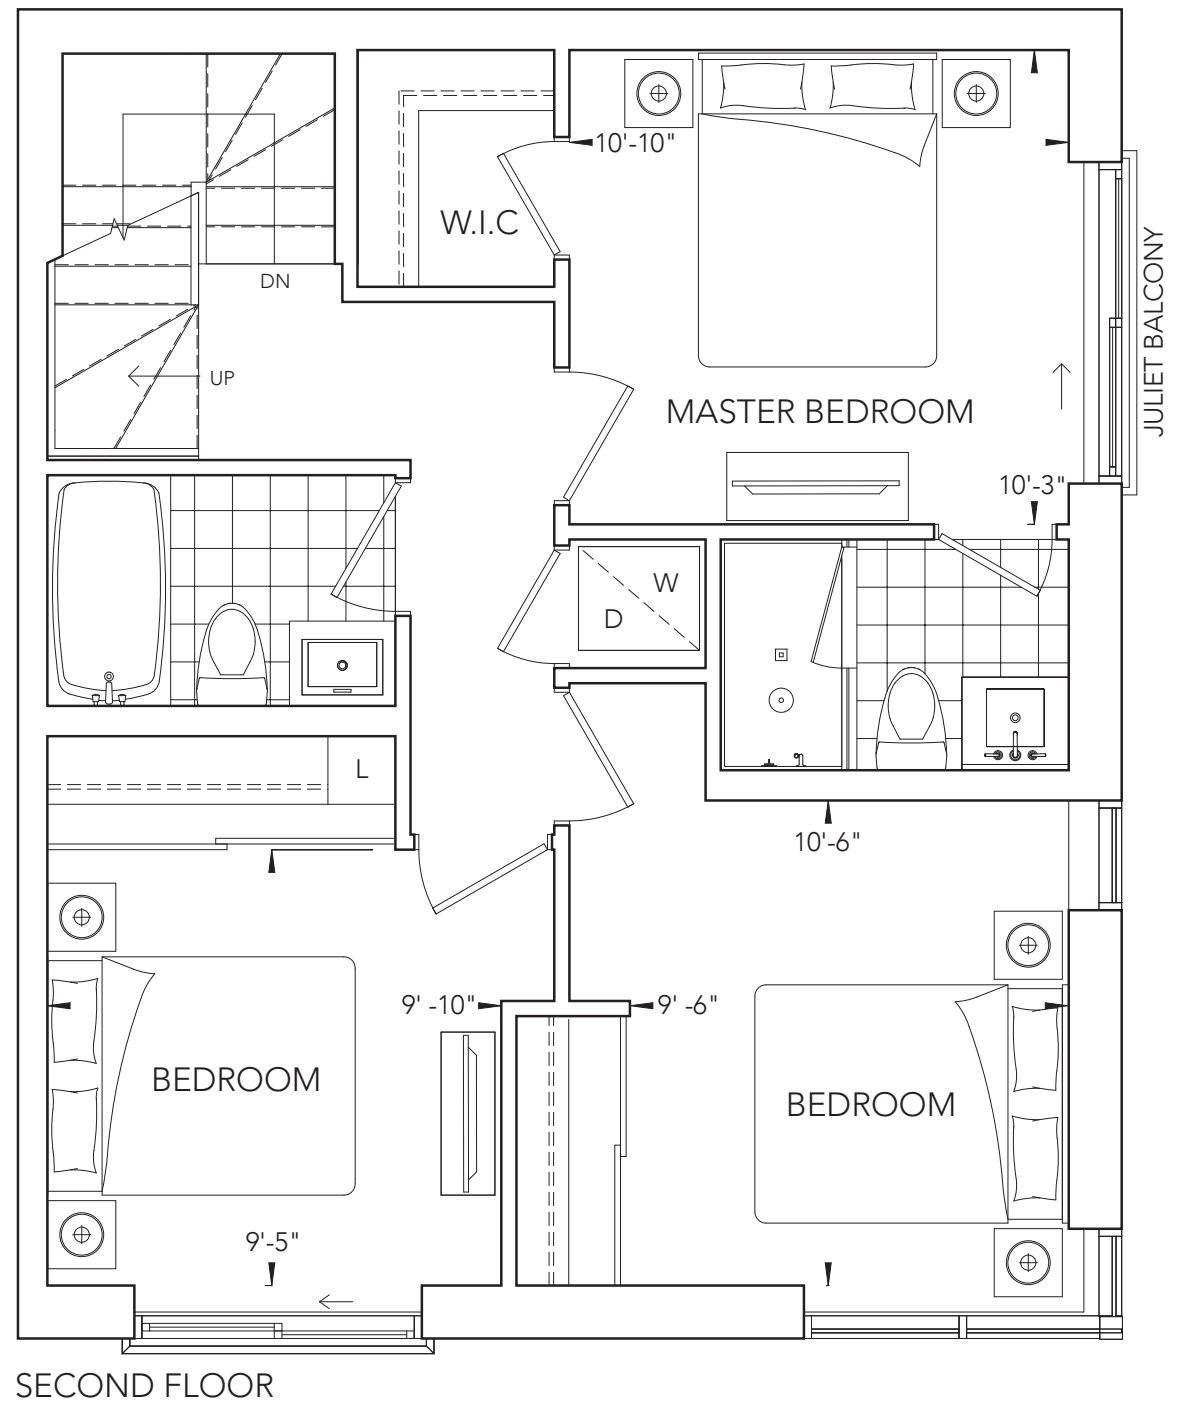

The Sutherland

710 sq.ft.
73 sq.ft. Patio

The Henry 690 sq.ft.
42 sq.ft. Balcony

The Neave 847 sq.ft.
58 sq.ft. Balcony

All dimensions are approximate and subject to normal construction variances. Dimensions may exceed the usable floor area. Sizes and specifications subject to change without notice. Terrace/Balcony/Patio sizes may vary. Please ask sales representative for more details. Furniture is displayed for illustration purposes only and does not necessarily reflect the electrical plan for the suite. Suites are sold unfurnished. E. & O.E.

The Auld 1,149 sq.ft.
58 sq.ft. Balcony

The Charlotte

1,541 sq.ft.
70 sq.ft. Balcony
284 sq.ft. Terrace

All dimensions are approximate and subject to normal construction variances. Dimensions may exceed the usable floor area. Sizes and specifications subject to change without notice. Terrace/Balcony/Patio sizes may vary. Please ask sales representative for more details. Furniture is displayed for illustration purposes only and does not necessarily reflect the electrical plan for the suite. Suites are sold unfurnished. E. & O.E.

The George

1,687 sq.ft.
93 sq.ft. Balcony
305 sq.ft. Terrace

All dimensions are approximate and subject to normal construction variances. Dimensions may exceed the usable floor area. Sizes and specifications subject to change without notice. Terrace/Balcony/Patio sizes may vary. Please ask sales representative for more details. Furniture is displayed for illustration purposes only and does not necessarily reflect the electrical plan for the suite. Suites are sold unfurnished. E. & O.E.