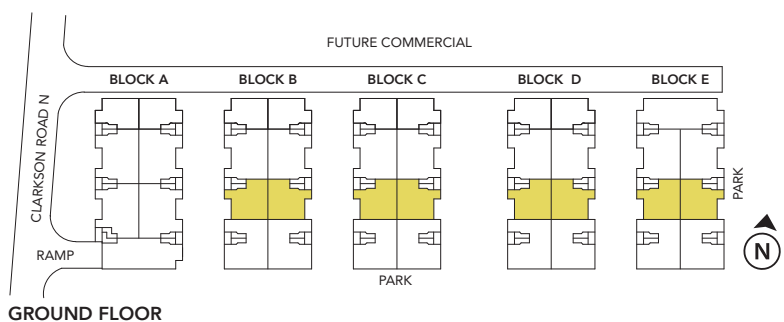

The Neave 847 sq.ft.
58 sq.ft. Balcony