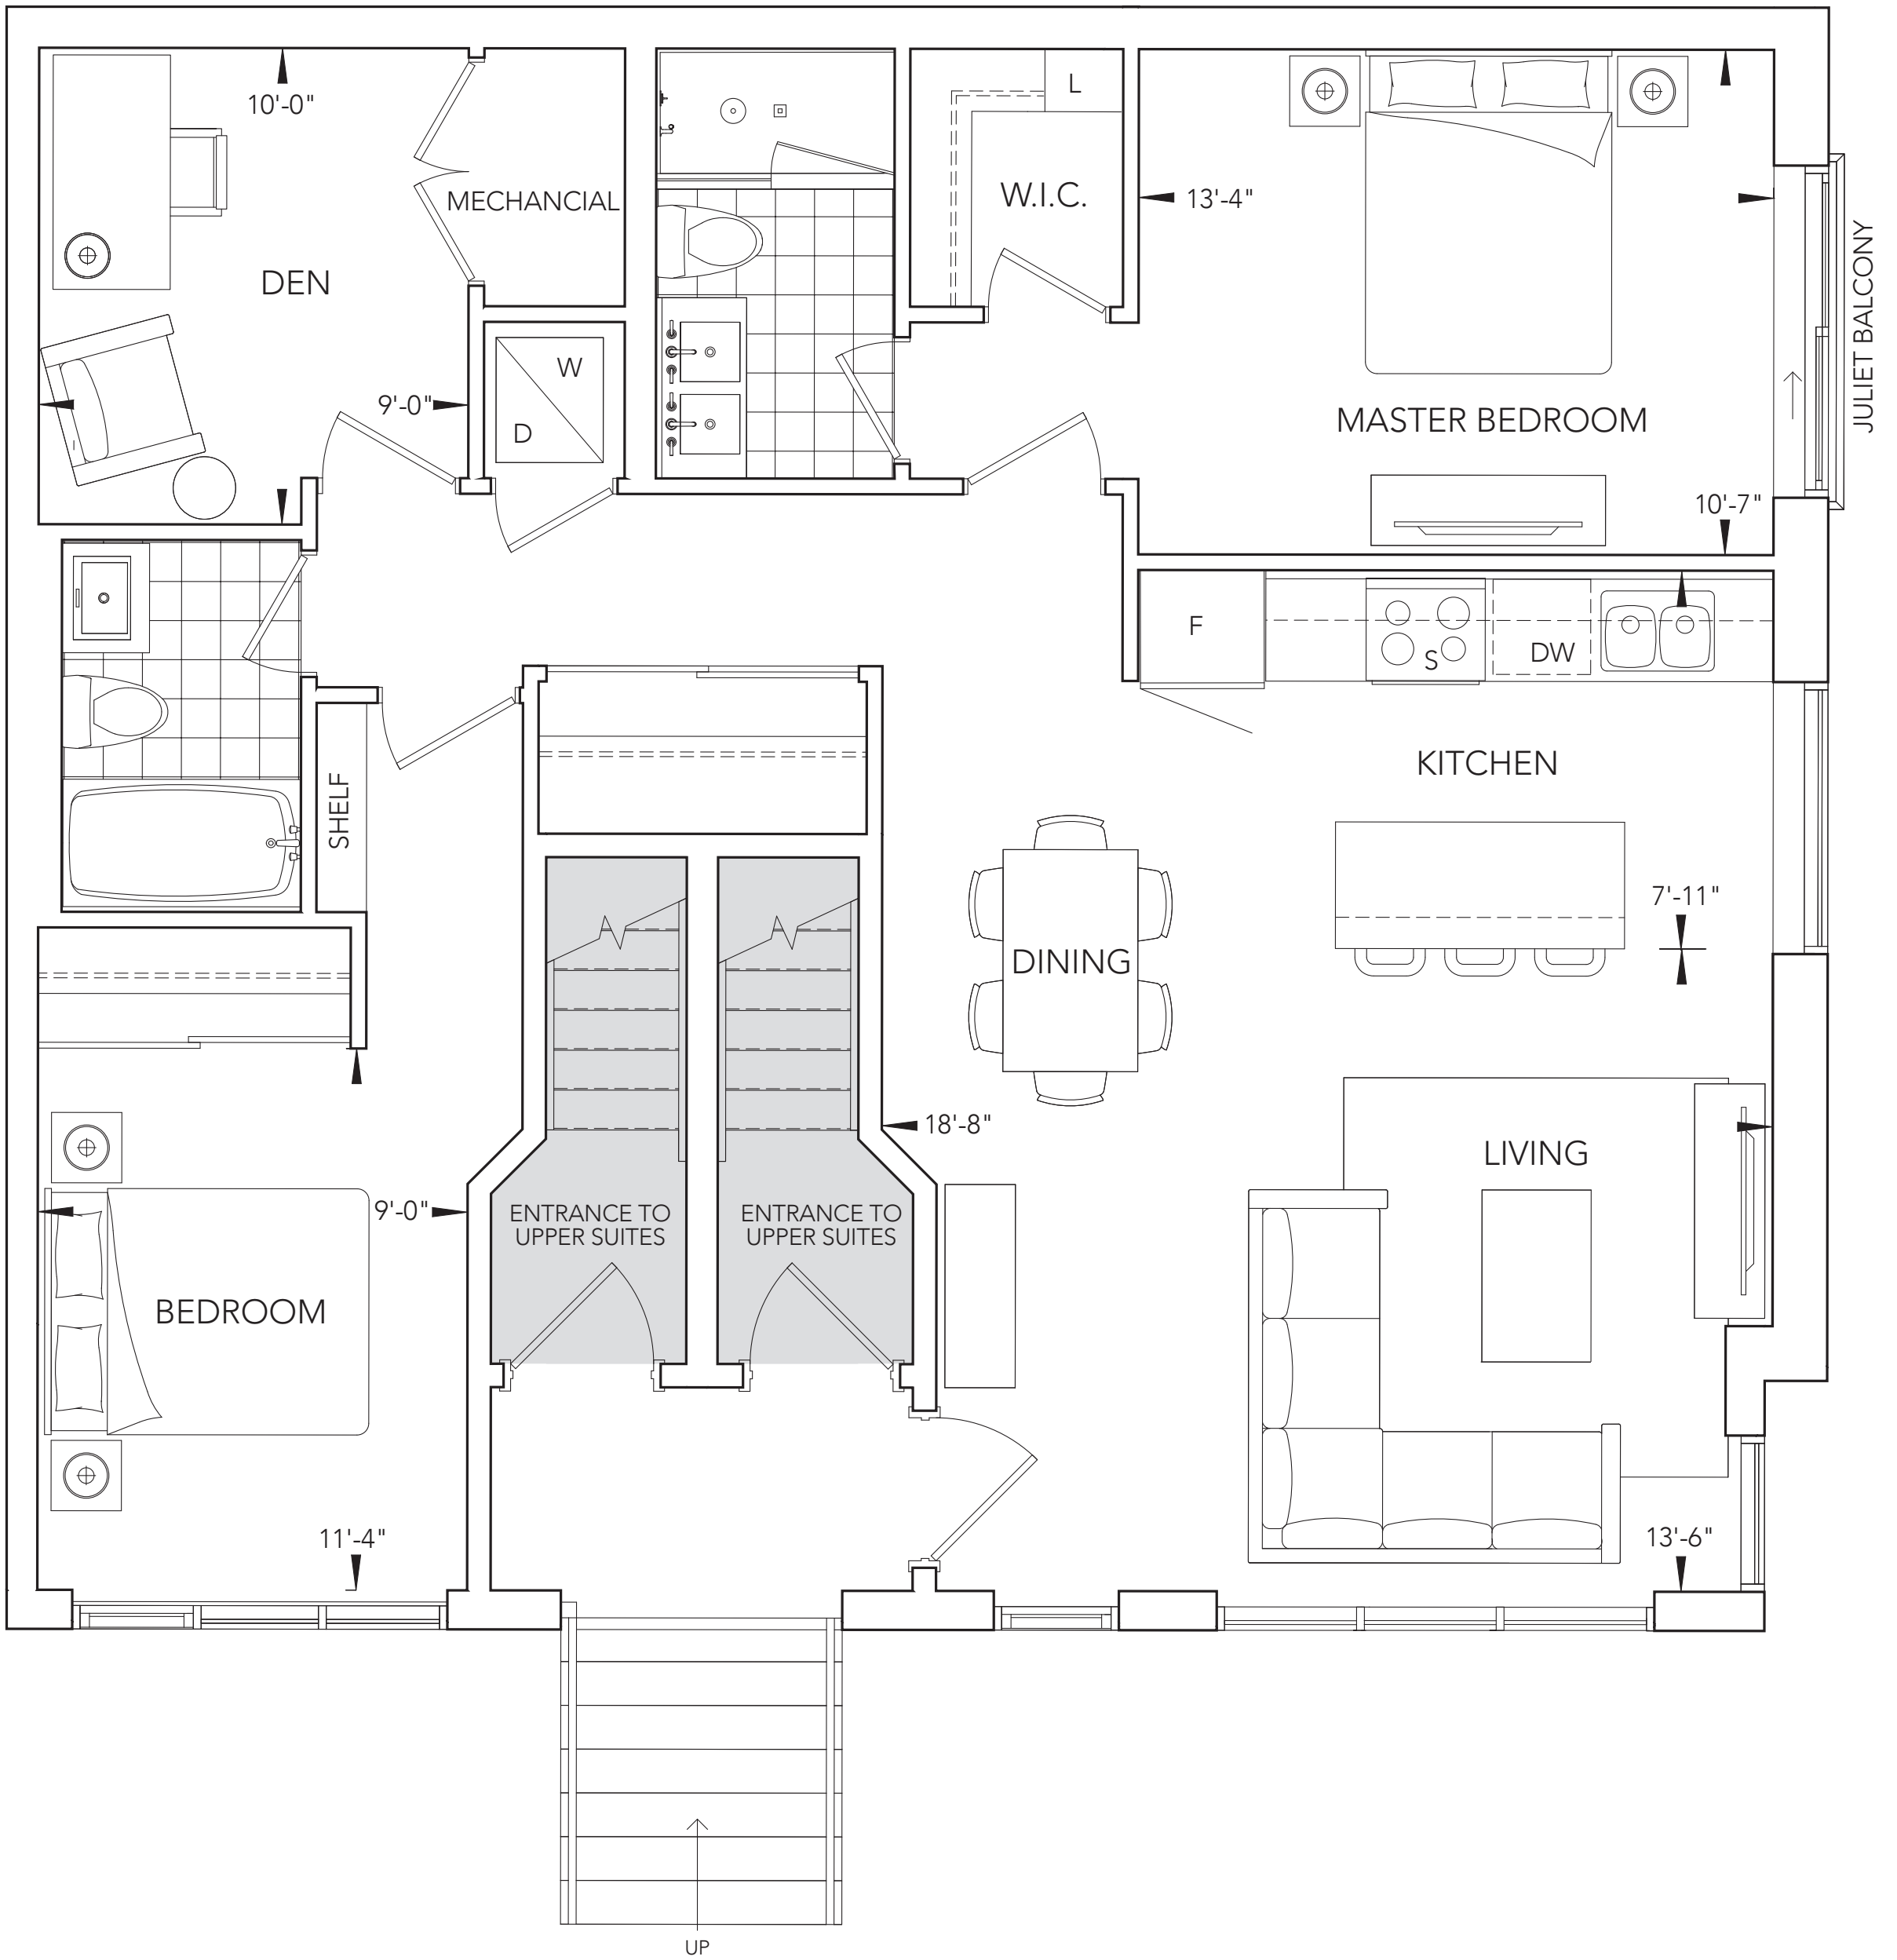

The Sutherland

710 sq.ft.
73 sq.ft. Patio

The Henry 690 sq.ft.
42 sq.ft. Balcony

The Neave 847 sq.ft.
58 sq.ft. Balcony

All dimensions are approximate and subject to normal construction variances. Dimensions may exceed the usable floor area. Sizes and specifications subject to change without notice. Terrace/Balcony/Patio sizes may vary. Please ask sales representative for more details. Furniture is displayed for illustration purposes only and does not necessarily reflect the electrical plan for the suite. Suites are sold unfurnished. E. & O.E.

The Auld 1,149 sq.ft.
58 sq.ft. Balcony

The Charlotte

1,541 sq.ft.
70 sq.ft. Balcony
284 sq.ft. Terrace

All dimensions are approximate and subject to normal construction variances. Dimensions may exceed the usable floor area. Sizes and specifications subject to change without notice. Terrace/Balcony/Patio sizes may vary. Please ask sales representative for more details. Furniture is displayed for illustration purposes only and does not necessarily reflect the electrical plan for the suite. Suites are sold unfurnished. E. & O.E.

The George

1,687 sq.ft.
93 sq.ft. Balcony
305 sq.ft. Terrace

All dimensions are approximate and subject to normal construction variances. Dimensions may exceed the usable floor area. Sizes and specifications subject to change without notice. Terrace/Balcony/Patio sizes may vary. Please ask sales representative for more details. Furniture is displayed for illustration purposes only and does not necessarily reflect the electrical plan for the suite. Suites are sold unfurnished. E. & O.E.