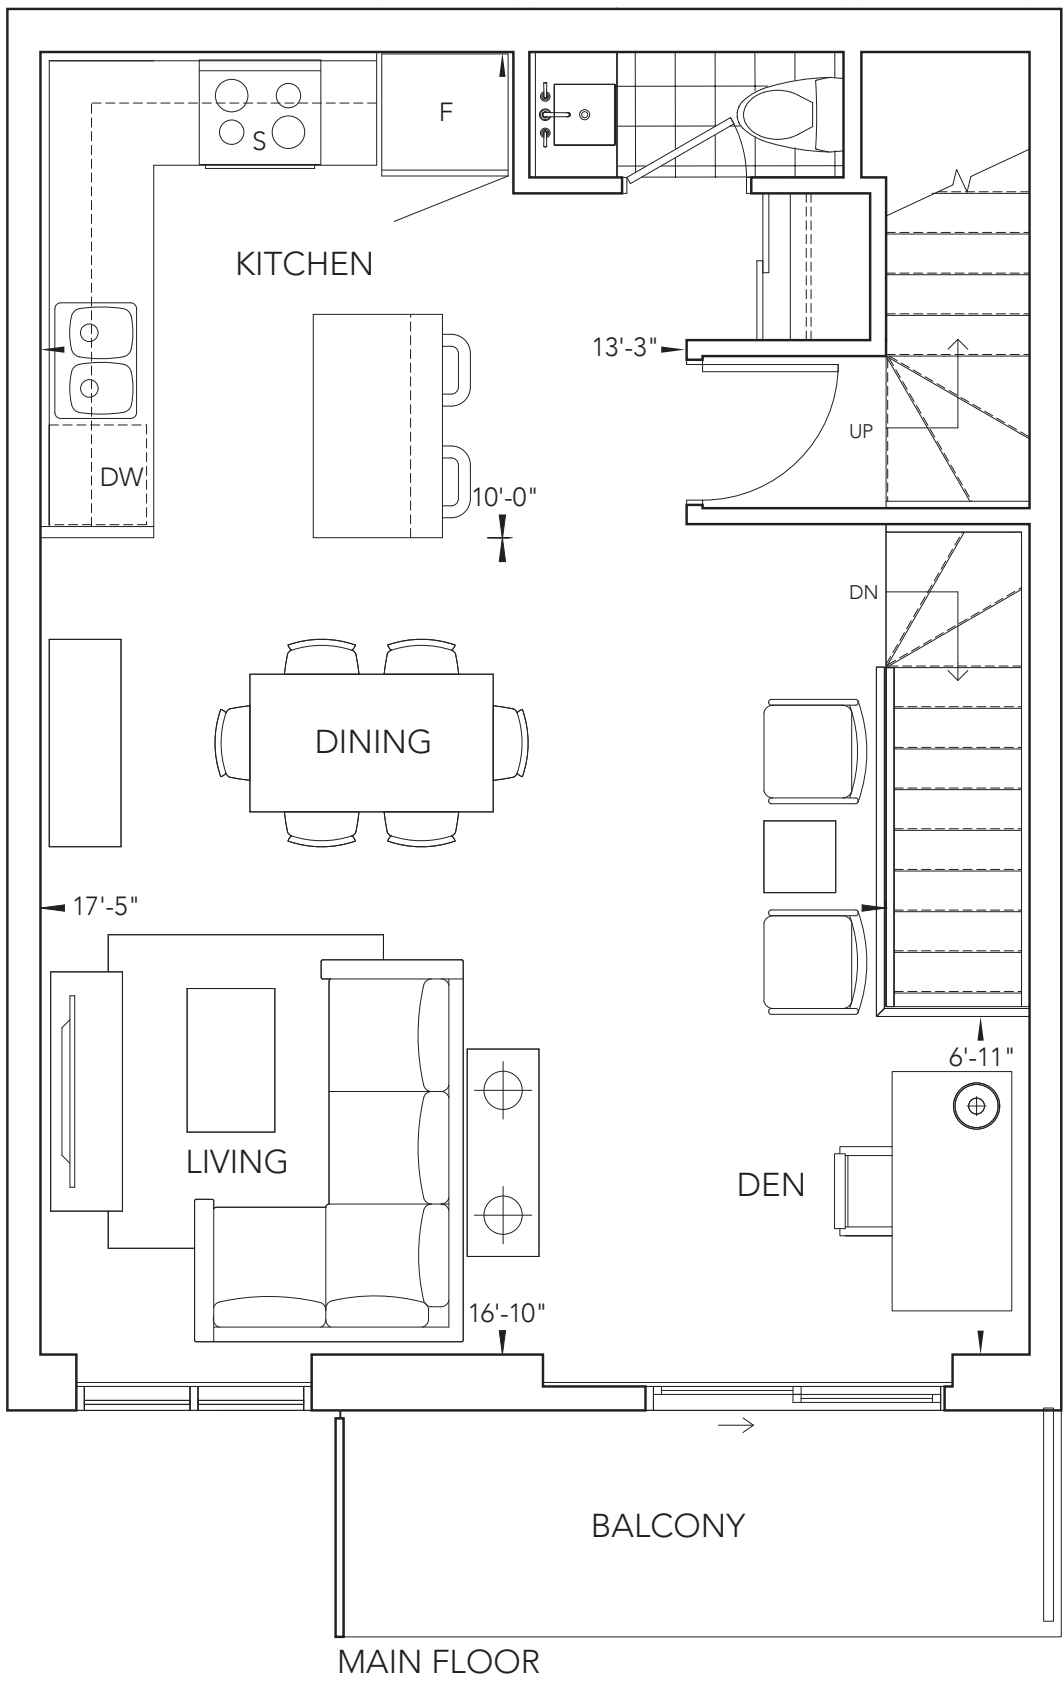

The Sutherland

710 sq.ft.
73 sq.ft. Patio

The Henry 690 sq.ft.
42 sq.ft. Balcony

The Neave 847 sq.ft.
58 sq.ft. Balcony

All dimensions are approximate and subject to normal construction variances. Dimensions may exceed the usable floor area. Sizes and specifications subject to change without notice. Terrace/Balcony/Patio sizes may vary. Please ask sales representative for more details. Furniture is displayed for illustration purposes only and does not necessarily reflect the electrical plan for the suite. Suites are sold unfurnished. E. & O.E.

The Auld 1,149 sq.ft.
58 sq.ft. Balcony

The Charlotte

1,541 sq.ft.
70 sq.ft. Balcony
284 sq.ft. Terrace

All dimensions are approximate and subject to normal construction variances. Dimensions may exceed the usable floor area. Sizes and specifications subject to change without notice. Terrace/Balcony/Patio sizes may vary. Please ask sales representative for more details. Furniture is displayed for illustration purposes only and does not necessarily reflect the electrical plan for the suite. Suites are sold unfurnished. E. & O.E.

The George

1,687 sq.ft.
93 sq.ft. Balcony
305 sq.ft. Terrace

All dimensions are approximate and subject to normal construction variances. Dimensions may exceed the usable floor area. Sizes and specifications subject to change without notice. Terrace/Balcony/Patio sizes may vary. Please ask sales representative for more details. Furniture is displayed for illustration purposes only and does not necessarily reflect the electrical plan for the suite. Suites are sold unfurnished. E. & O.E.