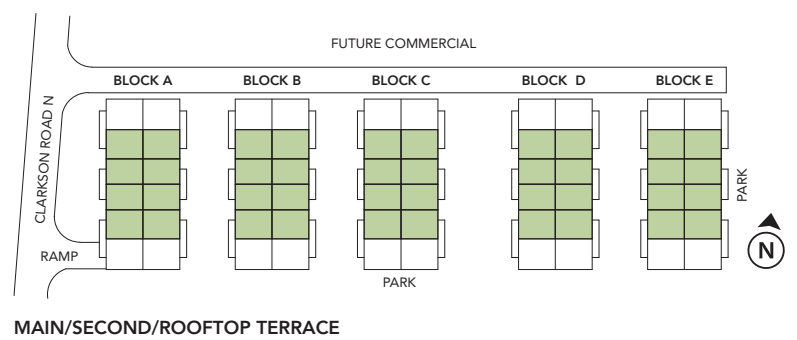

The Sutherland

710 sq.ft.
73 sq.ft. Patio

The Henry 690 sq.ft.
42 sq.ft. Balcony

The Neave 847 sq.ft.
58 sq.ft. Balcony

All dimensions are approximate and subject to normal construction variances. Dimensions may exceed the usable floor area. Sizes and specifications subject to change without notice. Terrace/Balcony/Patio sizes may vary. Please ask sales representative for more details. Furniture is displayed for illustration purposes only and does not necessarily reflect the electrical plan for the suite. Suites are sold unfurnished. E. & O.E.

The Auld 1,149 sq.ft.
58 sq.ft. Balcony

The Charlotte

1,541 sq.ft.
70 sq.ft. Balcony
284 sq.ft. Terrace

All dimensions are approximate and subject to normal construction variances. Dimensions may exceed the usable floor area. Sizes and specifications subject to change without notice. Terrace/Balcony/Patio sizes may vary. Please ask sales representative for more details. Furniture is displayed for illustration purposes only and does not necessarily reflect the electrical plan for the suite. Suites are sold unfurnished. E. & O.E.

The George

1,687 sq.ft.
93 sq.ft. Balcony
305 sq.ft. Terrace

All dimensions are approximate and subject to normal construction variances. Dimensions may exceed the usable floor area. Sizes and specifications subject to change without notice. Terrace/Balcony/Patio sizes may vary. Please ask sales representative for more details. Furniture is displayed for illustration purposes only and does not necessarily reflect the electrical plan for the suite. Suites are sold unfurnished. E. & O.E.