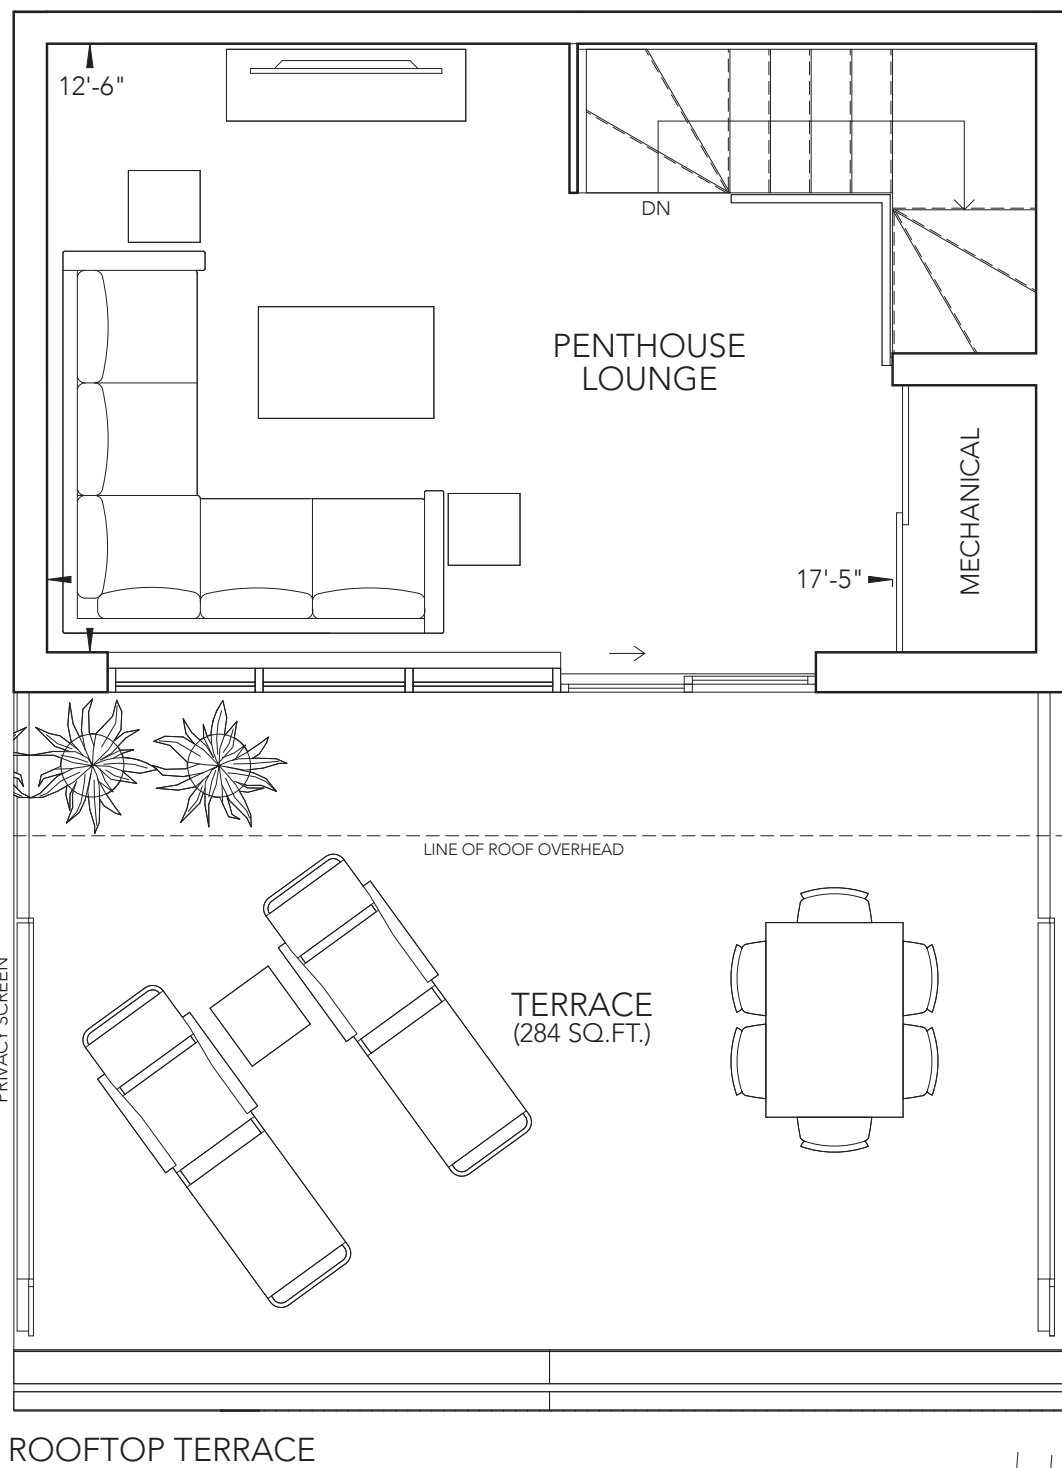

The Sutherland

710 sq.ft.
73 sq.ft. Patio

The Henry 690 sq.ft.
42 sq.ft. Balcony

The Neave 847 sq.ft.
58 sq.ft. Balcony

All dimensions are approximate and subject to normal construction variances. Dimensions may exceed the usable floor area. Sizes and specifications subject to change without notice. Terrace/Balcony/Patio sizes may vary. Please ask sales representative for more details. Furniture is displayed for illustration purposes only and does not necessarily reflect the electrical plan for the suite. Suites are sold unfurnished. E. & O.E.

The Auld 1,149 sq.ft.
58 sq.ft. Balcony

The Charlotte

1,541 sq.ft.
70 sq.ft. Balcony
284 sq.ft. Terrace

All dimensions are approximate and subject to normal construction variances. Dimensions may exceed the usable floor area. Sizes and specifications subject to change without notice. Terrace/Balcony/Patio sizes may vary. Please ask sales representative for more details. Furniture is displayed for illustration purposes only and does not necessarily reflect the electrical plan for the suite. Suites are sold unfurnished. E. & O.E.

The George

1,687 sq.ft.
93 sq.ft. Balcony
305 sq.ft. Terrace

All dimensions are approximate and subject to normal construction variances. Dimensions may exceed the usable floor area. Sizes and specifications subject to change without notice. Terrace/Balcony/Patio sizes may vary. Please ask sales representative for more details. Furniture is displayed for illustration purposes only and does not necessarily reflect the electrical plan for the suite. Suites are sold unfurnished. E. & O.E.