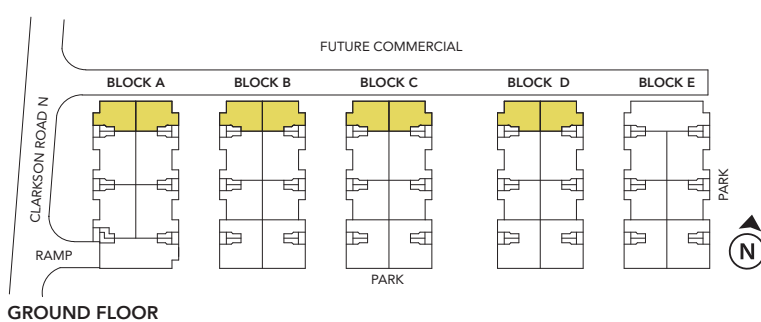

The Sutherland

710 sq.ft.
73 sq.ft. Patio

The Henry 690 sq.ft.
42 sq.ft. Balcony

The Neave 847 sq.ft.
58 sq.ft. Balcony

All dimensions are approximate and subject to normal construction variances. Dimensions may exceed the usable floor area. Sizes and specifications subject to change without notice. Terrace/Balcony/Patio sizes may vary. Please ask sales representative for more details. Furniture is displayed for illustration purposes only and does not necessarily reflect the electrical plan for the suite. Suites are sold unfurnished. E. & O.E.

The Auld 1,149 sq.ft.
58 sq.ft. Balcony

The Charlotte

1,541 sq.ft.
70 sq.ft. Balcony
284 sq.ft. Terrace

All dimensions are approximate and subject to normal construction variances. Dimensions may exceed the usable floor area. Sizes and specifications subject to change without notice. Terrace/Balcony/Patio sizes may vary. Please ask sales representative for more details. Furniture is displayed for illustration purposes only and does not necessarily reflect the electrical plan for the suite. Suites are sold unfurnished. E. & O.E.

The George

1,687 sq.ft.
93 sq.ft. Balcony
305 sq.ft. Terrace

All dimensions are approximate and subject to normal construction variances. Dimensions may exceed the usable floor area. Sizes and specifications subject to change without notice. Terrace/Balcony/Patio sizes may vary. Please ask sales representative for more details. Furniture is displayed for illustration purposes only and does not necessarily reflect the electrical plan for the suite. Suites are sold unfurnished. E. & O.E.