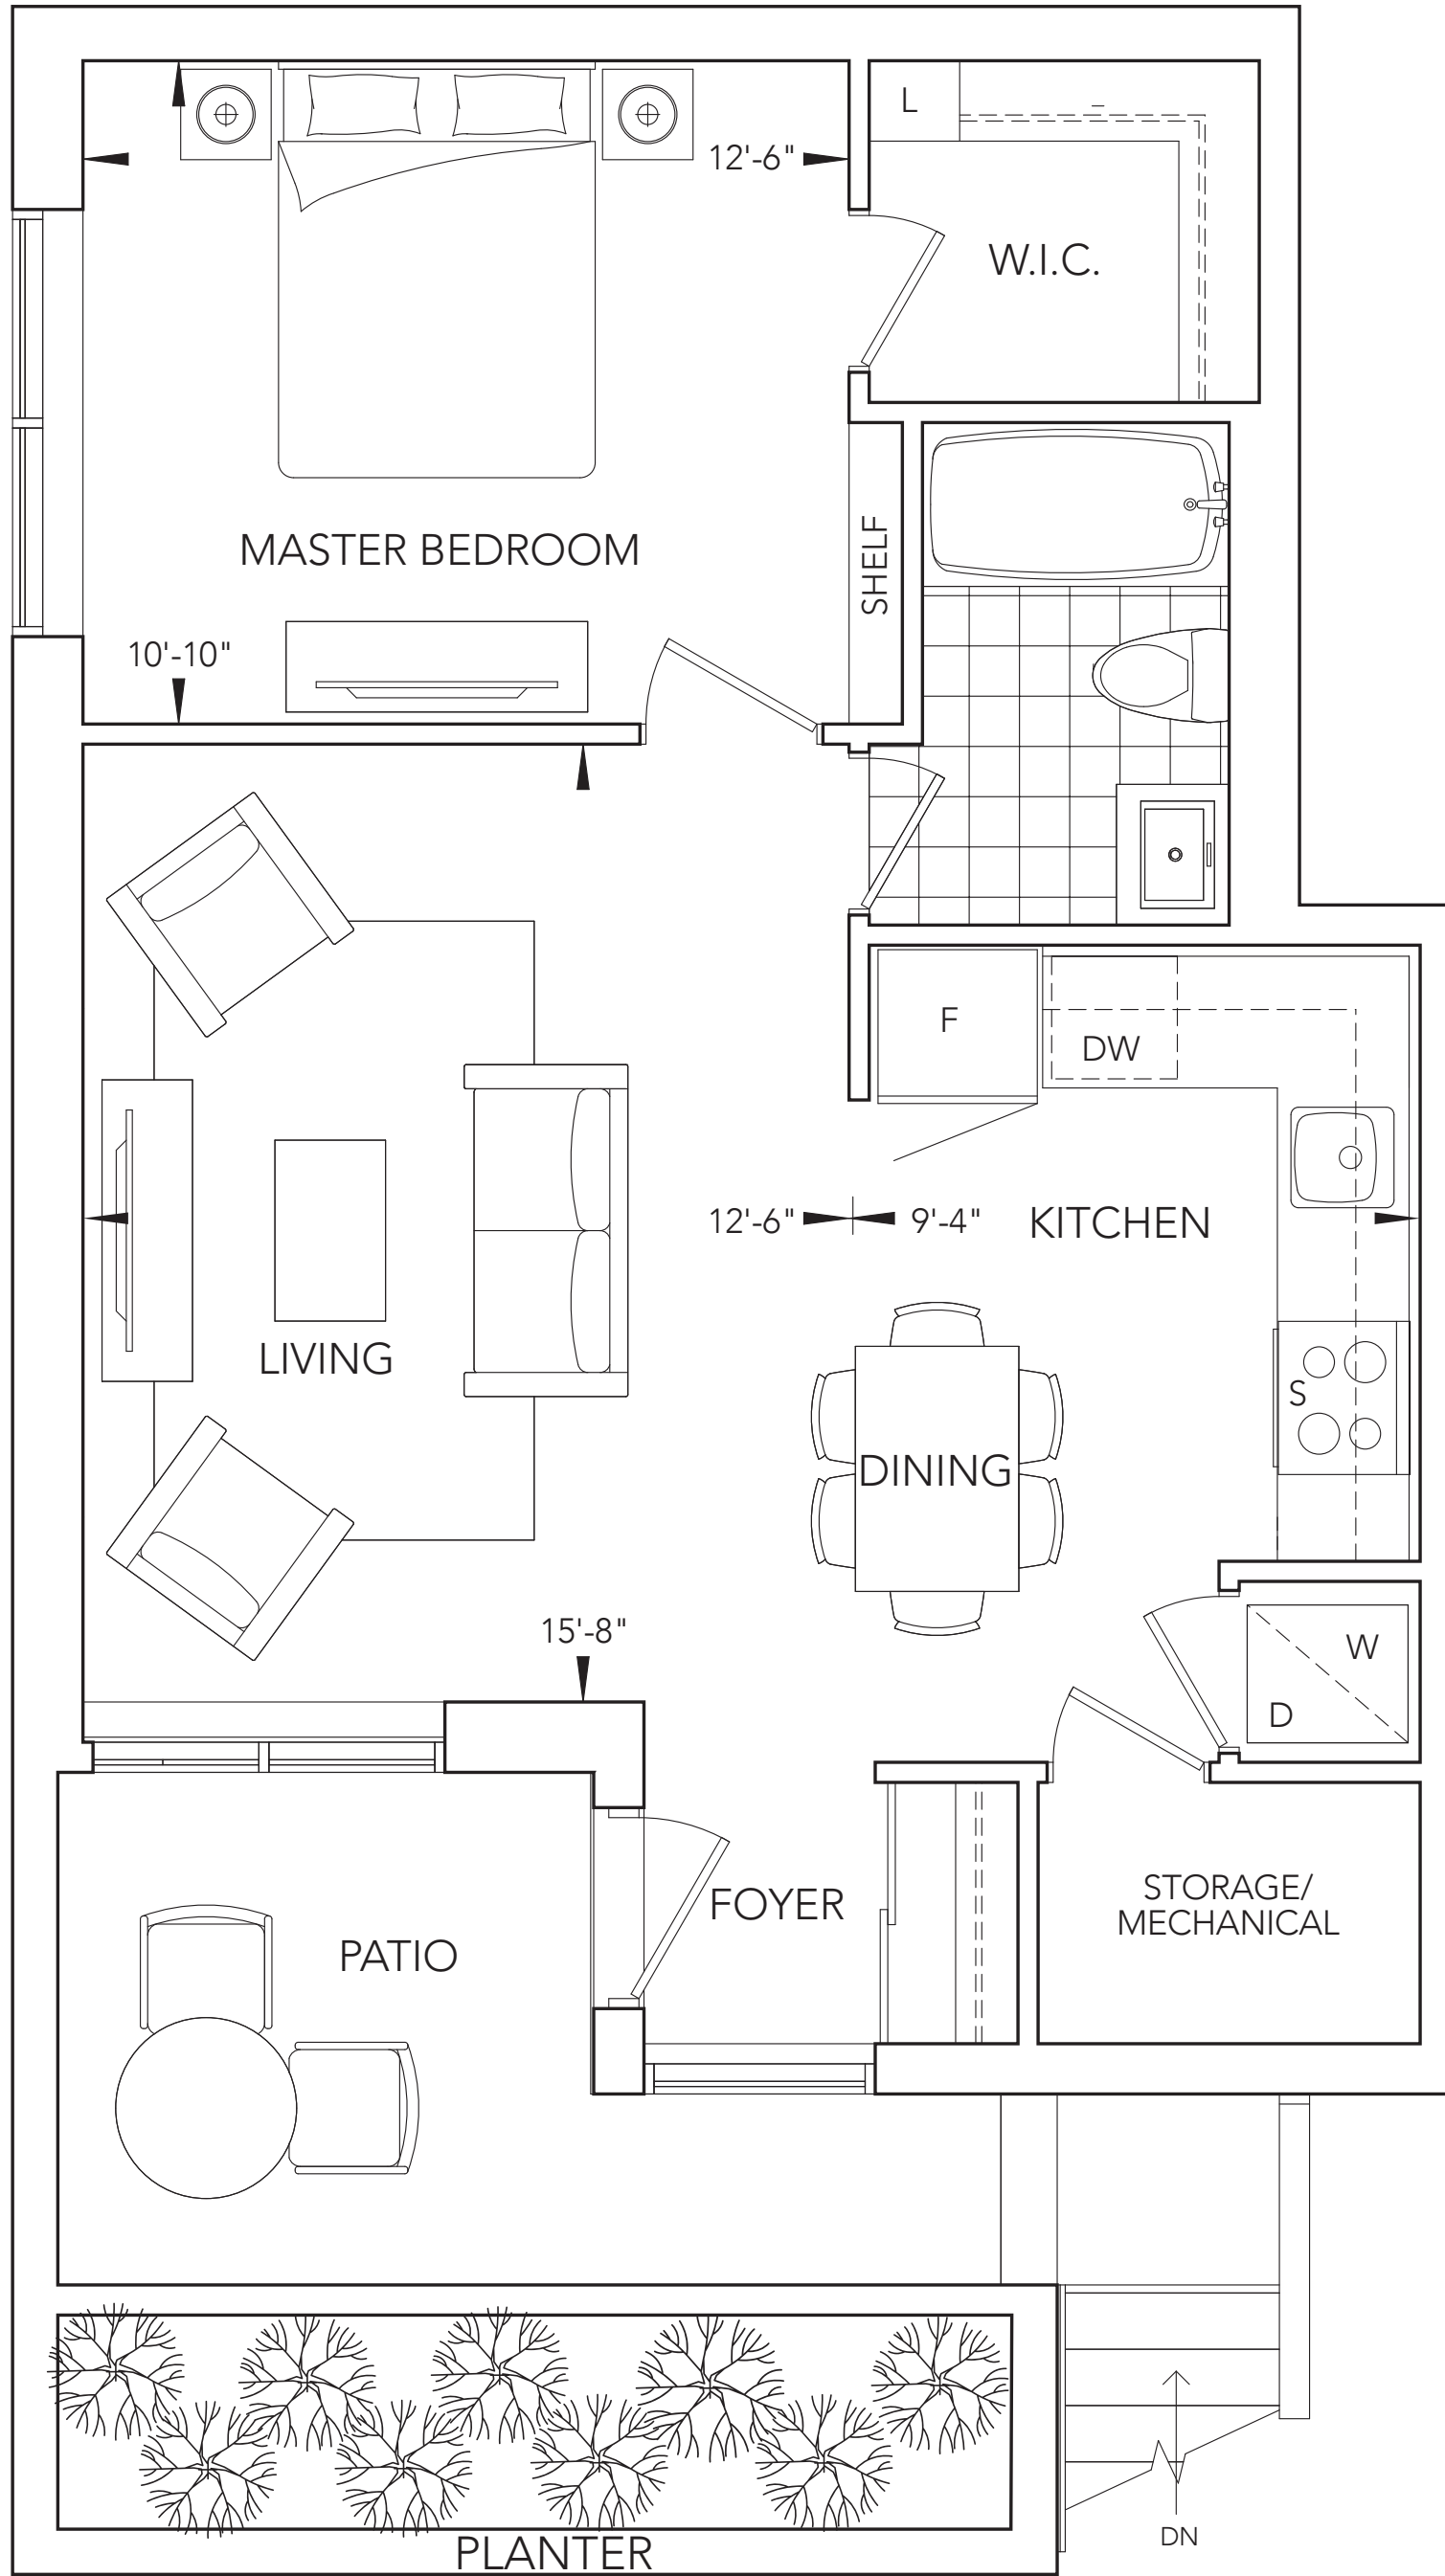

The Sutherland

710 sq.ft.
73 sq.ft. Patio

The Henry 690 sq.ft.
42 sq.ft. Balcony

The Neave 847 sq.ft.
58 sq.ft. Balcony

All dimensions are approximate and subject to normal construction variances. Dimensions may exceed the usable floor area. Sizes and specifications subject to change without notice. Terrace/Balcony/Patio sizes may vary. Please ask sales representative for more details. Furniture is displayed for illustration purposes only and does not necessarily reflect the electrical plan for the suite. Suites are sold unfurnished. E. & O.E.

The Auld 1,149 sq.ft.
58 sq.ft. Balcony

The Charlotte

1,541 sq.ft.
70 sq.ft. Balcony
284 sq.ft. Terrace

All dimensions are approximate and subject to normal construction variances. Dimensions may exceed the usable floor area. Sizes and specifications subject to change without notice. Terrace/Balcony/Patio sizes may vary. Please ask sales representative for more details. Furniture is displayed for illustration purposes only and does not necessarily reflect the electrical plan for the suite. Suites are sold unfurnished. E. & O.E.

The George

1,687 sq.ft.
93 sq.ft. Balcony
305 sq.ft. Terrace

All dimensions are approximate and subject to normal construction variances. Dimensions may exceed the usable floor area. Sizes and specifications subject to change without notice. Terrace/Balcony/Patio sizes may vary. Please ask sales representative for more details. Furniture is displayed for illustration purposes only and does not necessarily reflect the electrical plan for the suite. Suites are sold unfurnished. E. & O.E.