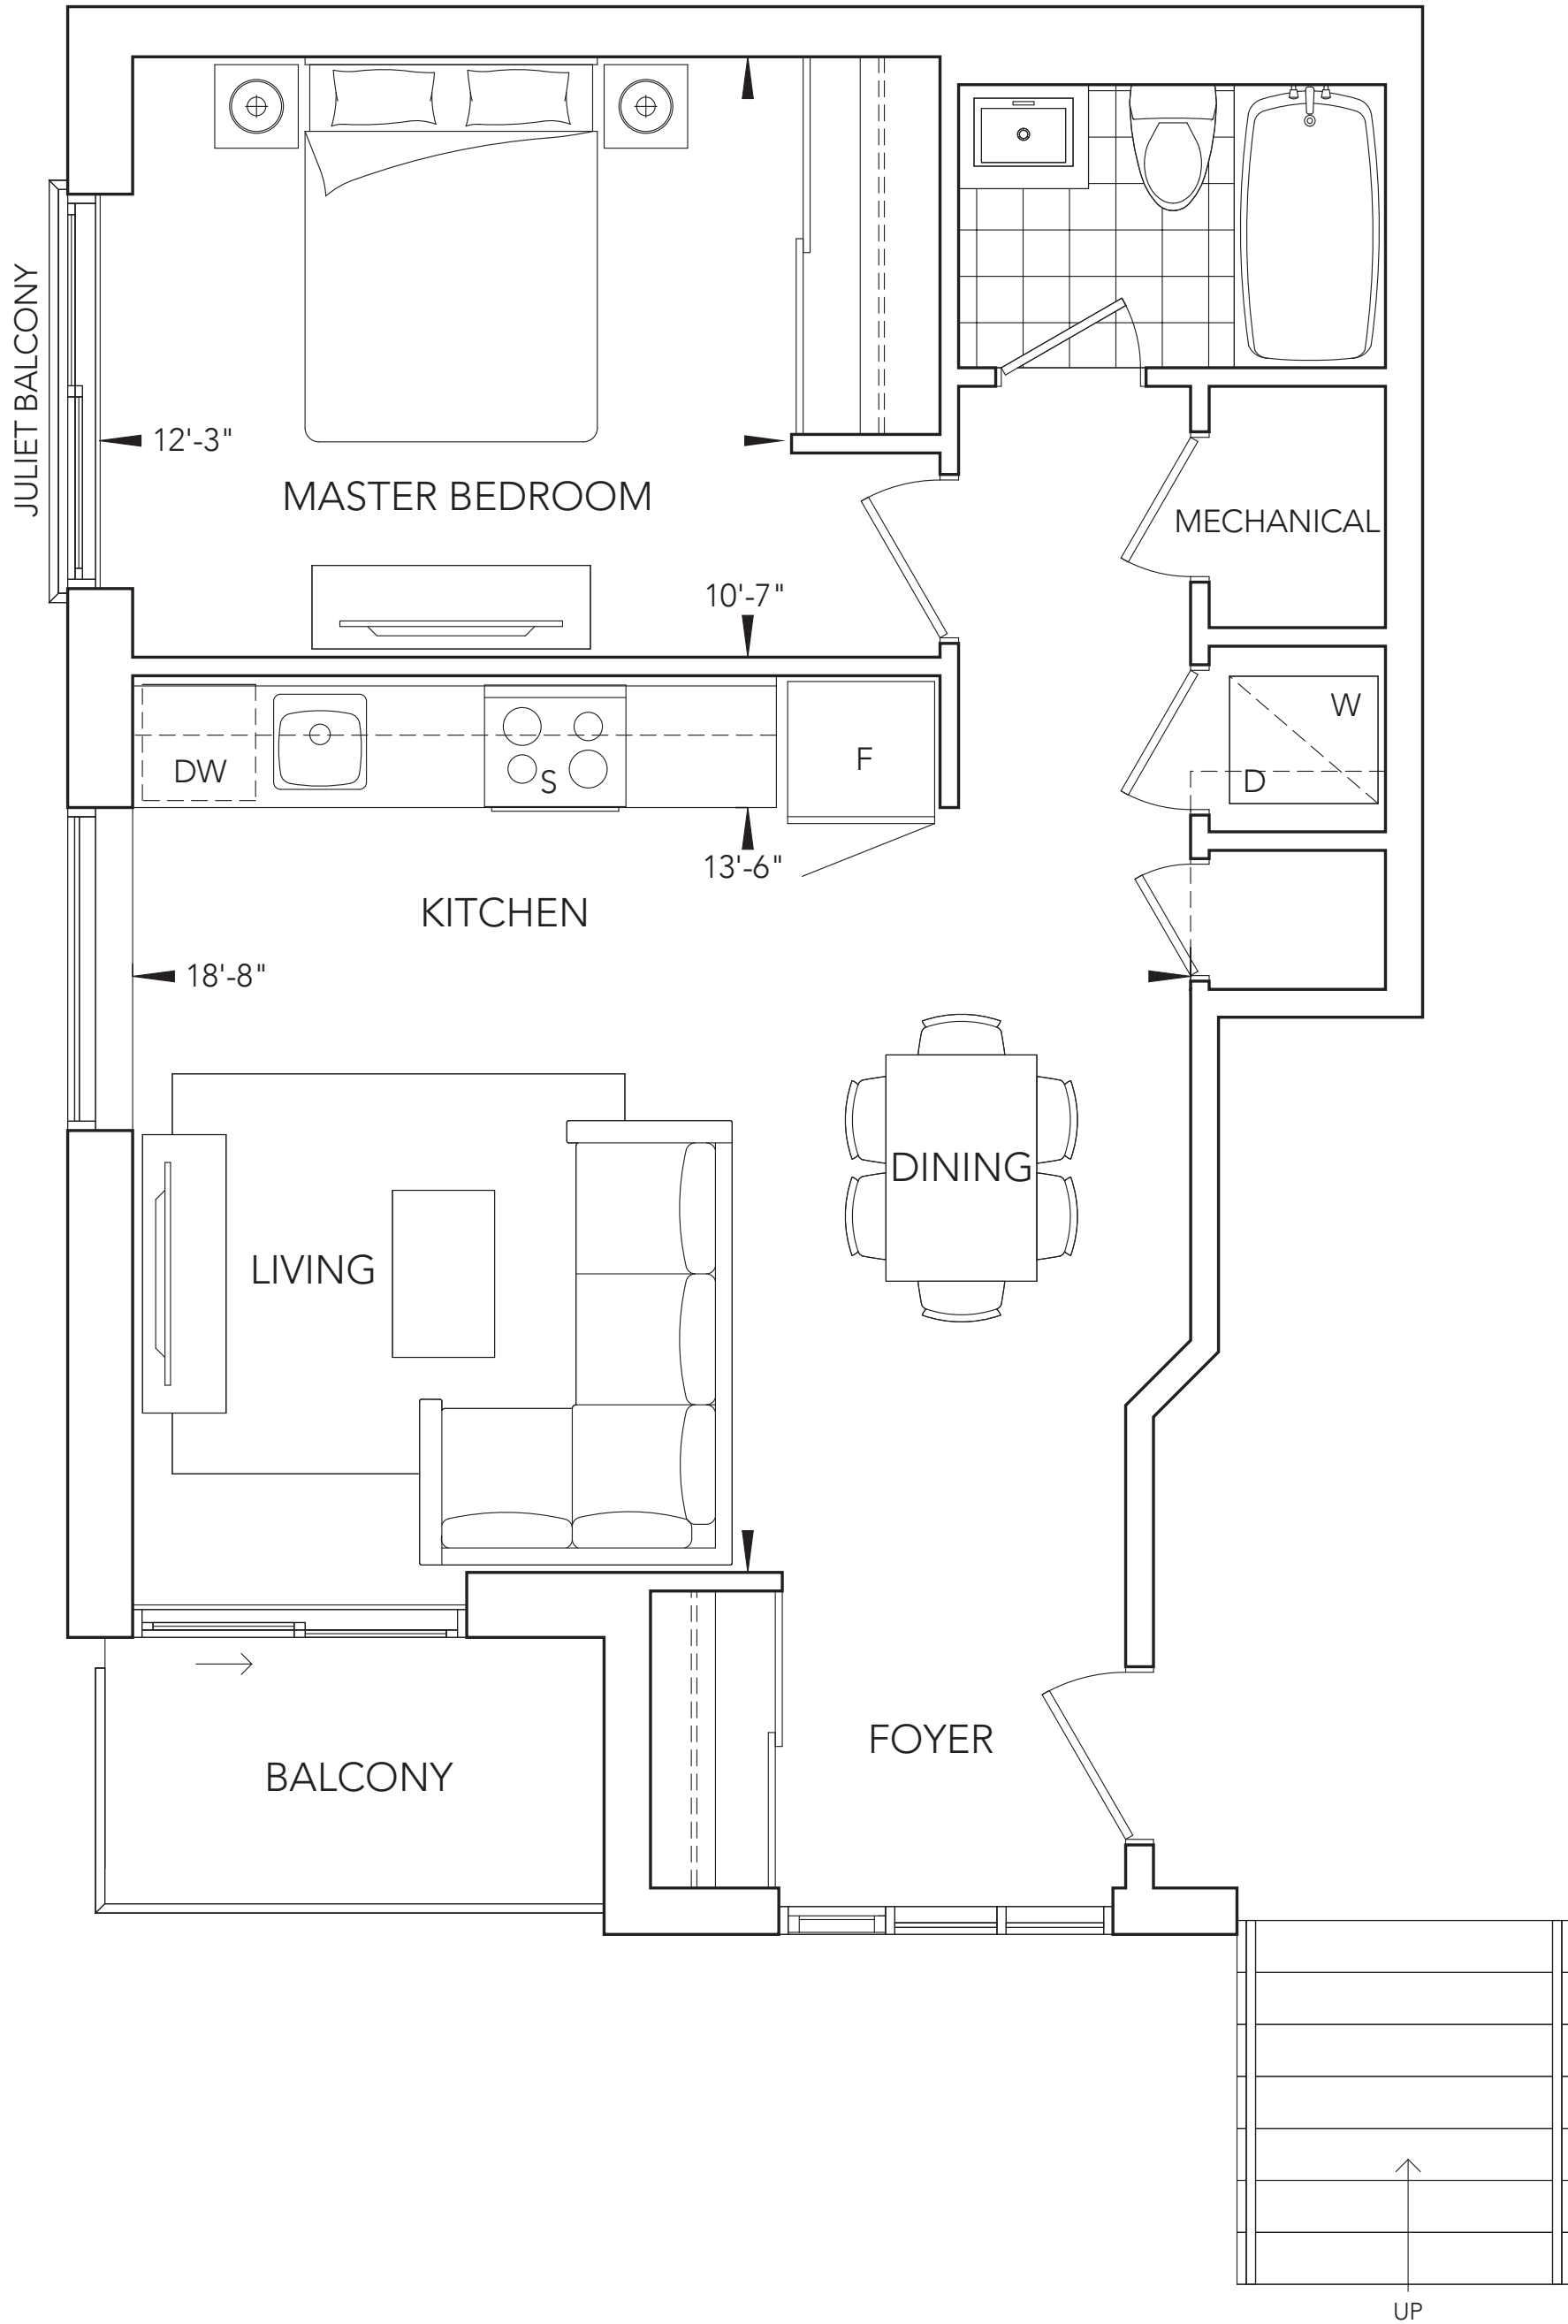

The Sutherland

710 sq.ft.
73 sq.ft. Patio

The Henry 690 sq.ft.
42 sq.ft. Balcony

The Neave 847 sq.ft.
58 sq.ft. Balcony

All dimensions are approximate and subject to normal construction variances. Dimensions may exceed the usable floor area. Sizes and specifications subject to change without notice. Terrace/Balcony/Patio sizes may vary. Please ask sales representative for more details. Furniture is displayed for illustration purposes only and does not necessarily reflect the electrical plan for the suite. Suites are sold unfurnished. E. & O.E.

The Auld 1,149 sq.ft.
58 sq.ft. Balcony

The Charlotte

1,541 sq.ft.
70 sq.ft. Balcony
284 sq.ft. Terrace

All dimensions are approximate and subject to normal construction variances. Dimensions may exceed the usable floor area. Sizes and specifications subject to change without notice. Terrace/Balcony/Patio sizes may vary. Please ask sales representative for more details. Furniture is displayed for illustration purposes only and does not necessarily reflect the electrical plan for the suite. Suites are sold unfurnished. E. & O.E.

The George

1,687 sq.ft.
93 sq.ft. Balcony
305 sq.ft. Terrace

All dimensions are approximate and subject to normal construction variances. Dimensions may exceed the usable floor area. Sizes and specifications subject to change without notice. Terrace/Balcony/Patio sizes may vary. Please ask sales representative for more details. Furniture is displayed for illustration purposes only and does not necessarily reflect the electrical plan for the suite. Suites are sold unfurnished. E. & O.E.