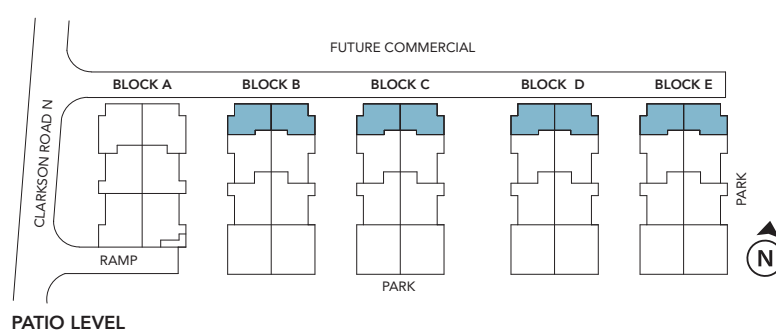

The Sutherland

710 sq.ft.
73 sq.ft. Patio

The Henry 690 sq.ft.
42 sq.ft. Balcony

The Neave 847 sq.ft.
58 sq.ft. Balcony

All dimensions are approximate and subject to normal construction variances. Dimensions may exceed the usable floor area. Sizes and specifications subject to change without notice. Terrace/Balcony/Patio sizes may vary. Please ask sales representative for more details. Furniture is displayed for illustration purposes only and does not necessarily reflect the electrical plan for the suite. Suites are sold unfurnished. E. & O.E.

The Auld 1,149 sq.ft.
58 sq.ft. Balcony

The Charlotte

1,541 sq.ft.
70 sq.ft. Balcony
284 sq.ft. Terrace

All dimensions are approximate and subject to normal construction variances. Dimensions may exceed the usable floor area. Sizes and specifications subject to change without notice. Terrace/Balcony/Patio sizes may vary. Please ask sales representative for more details. Furniture is displayed for illustration purposes only and does not necessarily reflect the electrical plan for the suite. Suites are sold unfurnished. E. & O.E.

The George

1,687 sq.ft.
93 sq.ft. Balcony
305 sq.ft. Terrace

All dimensions are approximate and subject to normal construction variances. Dimensions may exceed the usable floor area. Sizes and specifications subject to change without notice. Terrace/Balcony/Patio sizes may vary. Please ask sales representative for more details. Furniture is displayed for illustration purposes only and does not necessarily reflect the electrical plan for the suite. Suites are sold unfurnished. E. & O.E.