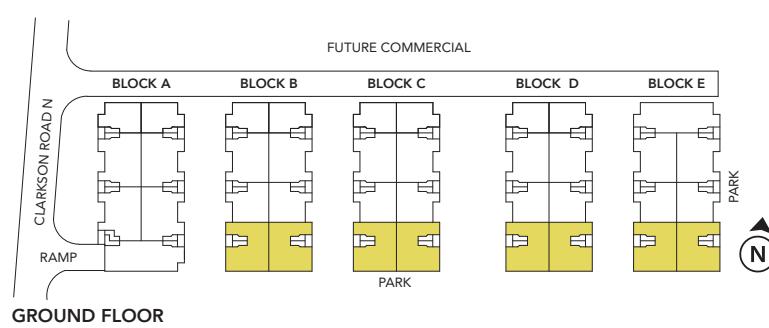

The Sutherland

710 sq.ft.
73 sq.ft. Patio

The Henry 690 sq.ft.
42 sq.ft. Balcony

The Neave 847 sq.ft.
58 sq.ft. Balcony

All dimensions are approximate and subject to normal construction variances. Dimensions may exceed the usable floor area. Sizes and specifications subject to change without notice. Terrace/Balcony/Patio sizes may vary. Please ask sales representative for more details. Furniture is displayed for illustration purposes only and does not necessarily reflect the electrical plan for the suite. Suites are sold unfurnished. E. & O.E.

The Auld 1,149 sq.ft.
58 sq.ft. Balcony

The Charlotte

1,541 sq.ft.
70 sq.ft. Balcony
284 sq.ft. Terrace

All dimensions are approximate and subject to normal construction variances. Dimensions may exceed the usable floor area. Sizes and specifications subject to change without notice. Terrace/Balcony/Patio sizes may vary. Please ask sales representative for more details. Furniture is displayed for illustration purposes only and does not necessarily reflect the electrical plan for the suite. Suites are sold unfurnished. E. & O.E.

The George

1,687 sq.ft.
93 sq.ft. Balcony
305 sq.ft. Terrace

All dimensions are approximate and subject to normal construction variances. Dimensions may exceed the usable floor area. Sizes and specifications subject to change without notice. Terrace/Balcony/Patio sizes may vary. Please ask sales representative for more details. Furniture is displayed for illustration purposes only and does not necessarily reflect the electrical plan for the suite. Suites are sold unfurnished. E. & O.E.