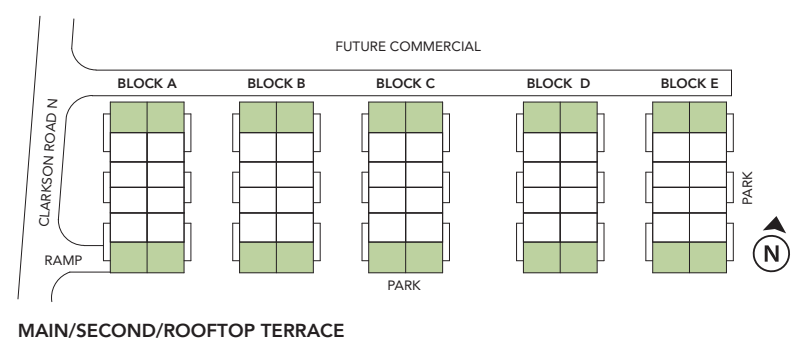

The Sutherland

710 sq.ft.
73 sq.ft. Patio

The Henry 690 sq.ft.
42 sq.ft. Balcony

The Neave 847 sq.ft.
58 sq.ft. Balcony

All dimensions are approximate and subject to normal construction variances. Dimensions may exceed the usable floor area. Sizes and specifications subject to change without notice. Terrace/Balcony/Patio sizes may vary. Please ask sales representative for more details. Furniture is displayed for illustration purposes only and does not necessarily reflect the electrical plan for the suite. Suites are sold unfurnished. E. & O.E.

The Auld 1,149 sq.ft.
58 sq.ft. Balcony

The Charlotte

1,541 sq.ft.
70 sq.ft. Balcony
284 sq.ft. Terrace

All dimensions are approximate and subject to normal construction variances. Dimensions may exceed the usable floor area. Sizes and specifications subject to change without notice. Terrace/Balcony/Patio sizes may vary. Please ask sales representative for more details. Furniture is displayed for illustration purposes only and does not necessarily reflect the electrical plan for the suite. Suites are sold unfurnished. E. & O.E.

The George

1,687 sq.ft.
93 sq.ft. Balcony
305 sq.ft. Terrace

All dimensions are approximate and subject to normal construction variances. Dimensions may exceed the usable floor area. Sizes and specifications subject to change without notice. Terrace/Balcony/Patio sizes may vary. Please ask sales representative for more details. Furniture is displayed for illustration purposes only and does not necessarily reflect the electrical plan for the suite. Suites are sold unfurnished. E. & O.E.