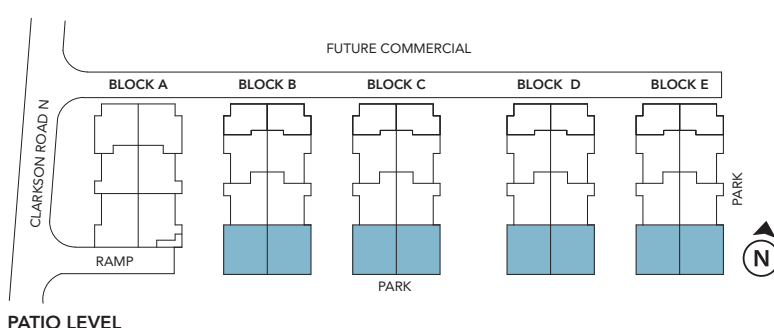

The Sutherland

710 sq.ft.
73 sq.ft. Patio

The Henry 690 sq.ft.
42 sq.ft. Balcony

The Neave 847 sq.ft.
58 sq.ft. Balcony

All dimensions are approximate and subject to normal construction variances. Dimensions may exceed the usable floor area. Sizes and specifications subject to change without notice. Terrace/Balcony/Patio sizes may vary. Please ask sales representative for more details. Furniture is displayed for illustration purposes only and does not necessarily reflect the electrical plan for the suite. Suites are sold unfurnished. E. & O.E.

The Auld 1,149 sq.ft.
58 sq.ft. Balcony

The Charlotte

1,541 sq.ft.
70 sq.ft. Balcony
284 sq.ft. Terrace

All dimensions are approximate and subject to normal construction variances. Dimensions may exceed the usable floor area. Sizes and specifications subject to change without notice. Terrace/Balcony/Patio sizes may vary. Please ask sales representative for more details. Furniture is displayed for illustration purposes only and does not necessarily reflect the electrical plan for the suite. Suites are sold unfurnished. E. & O.E.

The George

1,687 sq.ft.
93 sq.ft. Balcony
305 sq.ft. Terrace

All dimensions are approximate and subject to normal construction variances. Dimensions may exceed the usable floor area. Sizes and specifications subject to change without notice. Terrace/Balcony/Patio sizes may vary. Please ask sales representative for more details. Furniture is displayed for illustration purposes only and does not necessarily reflect the electrical plan for the suite. Suites are sold unfurnished. E. & O.E.