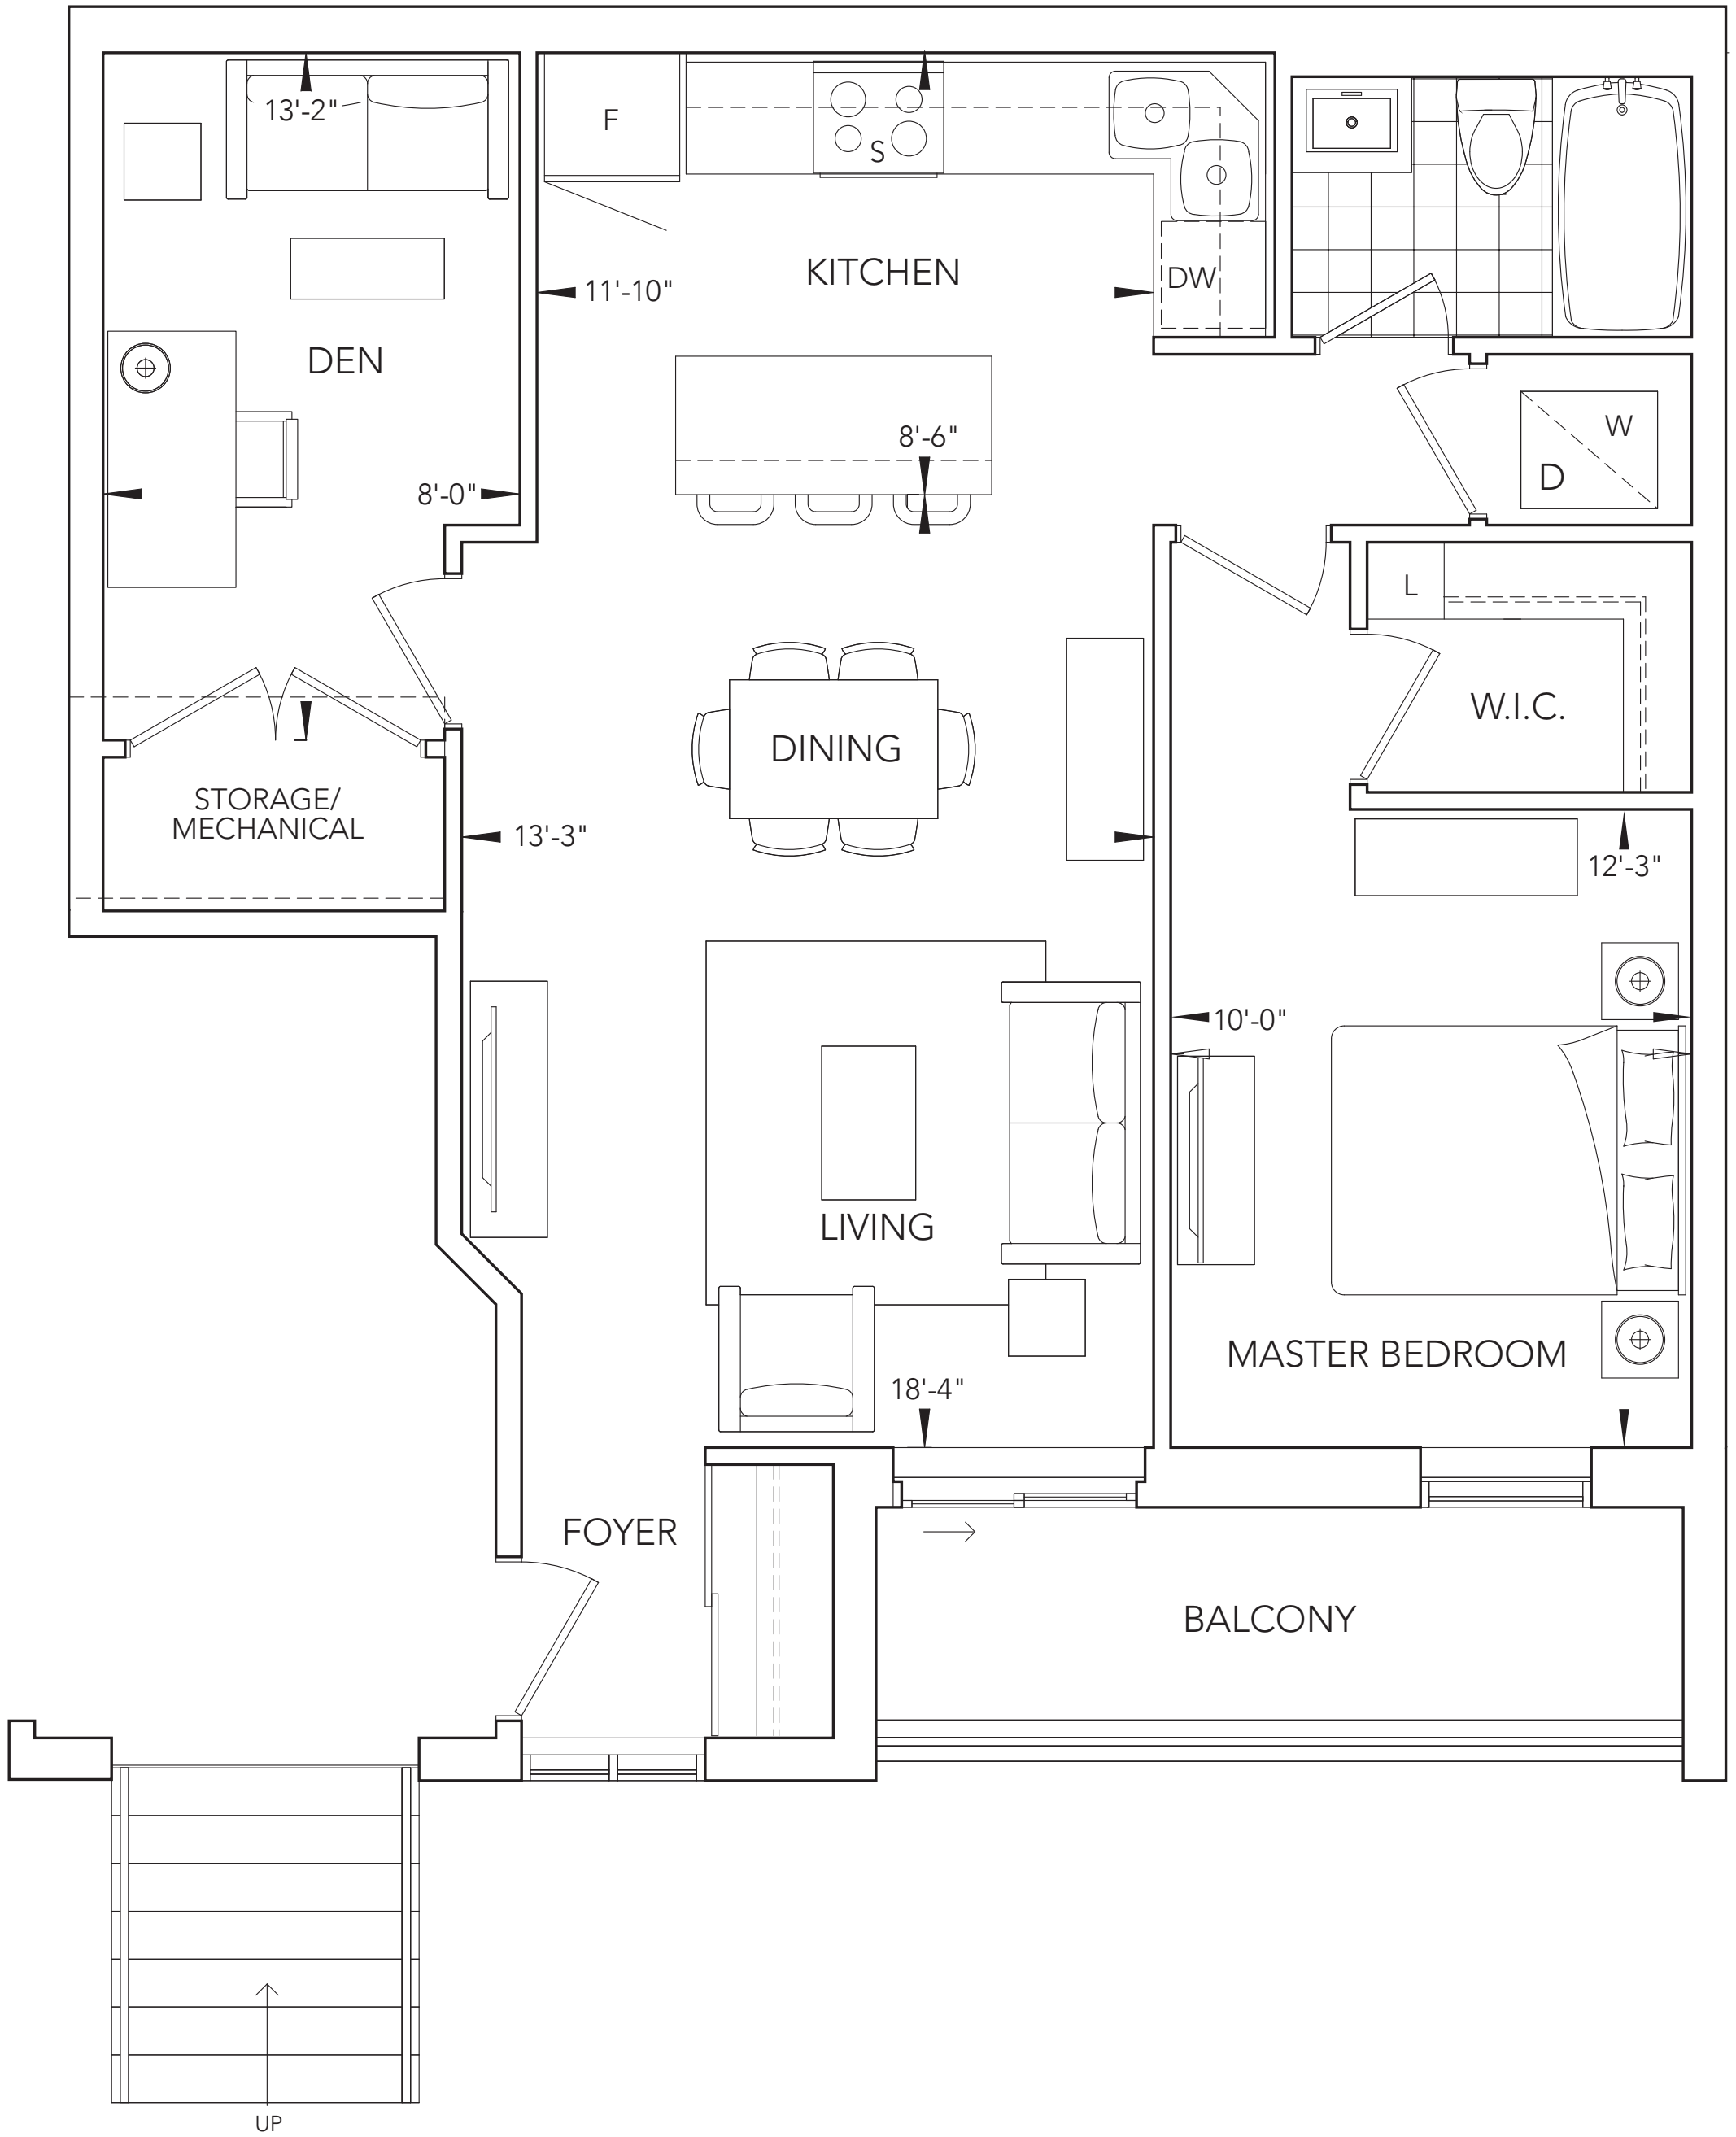

The Neave 847 sq.ft.
58 sq.ft. Balcony