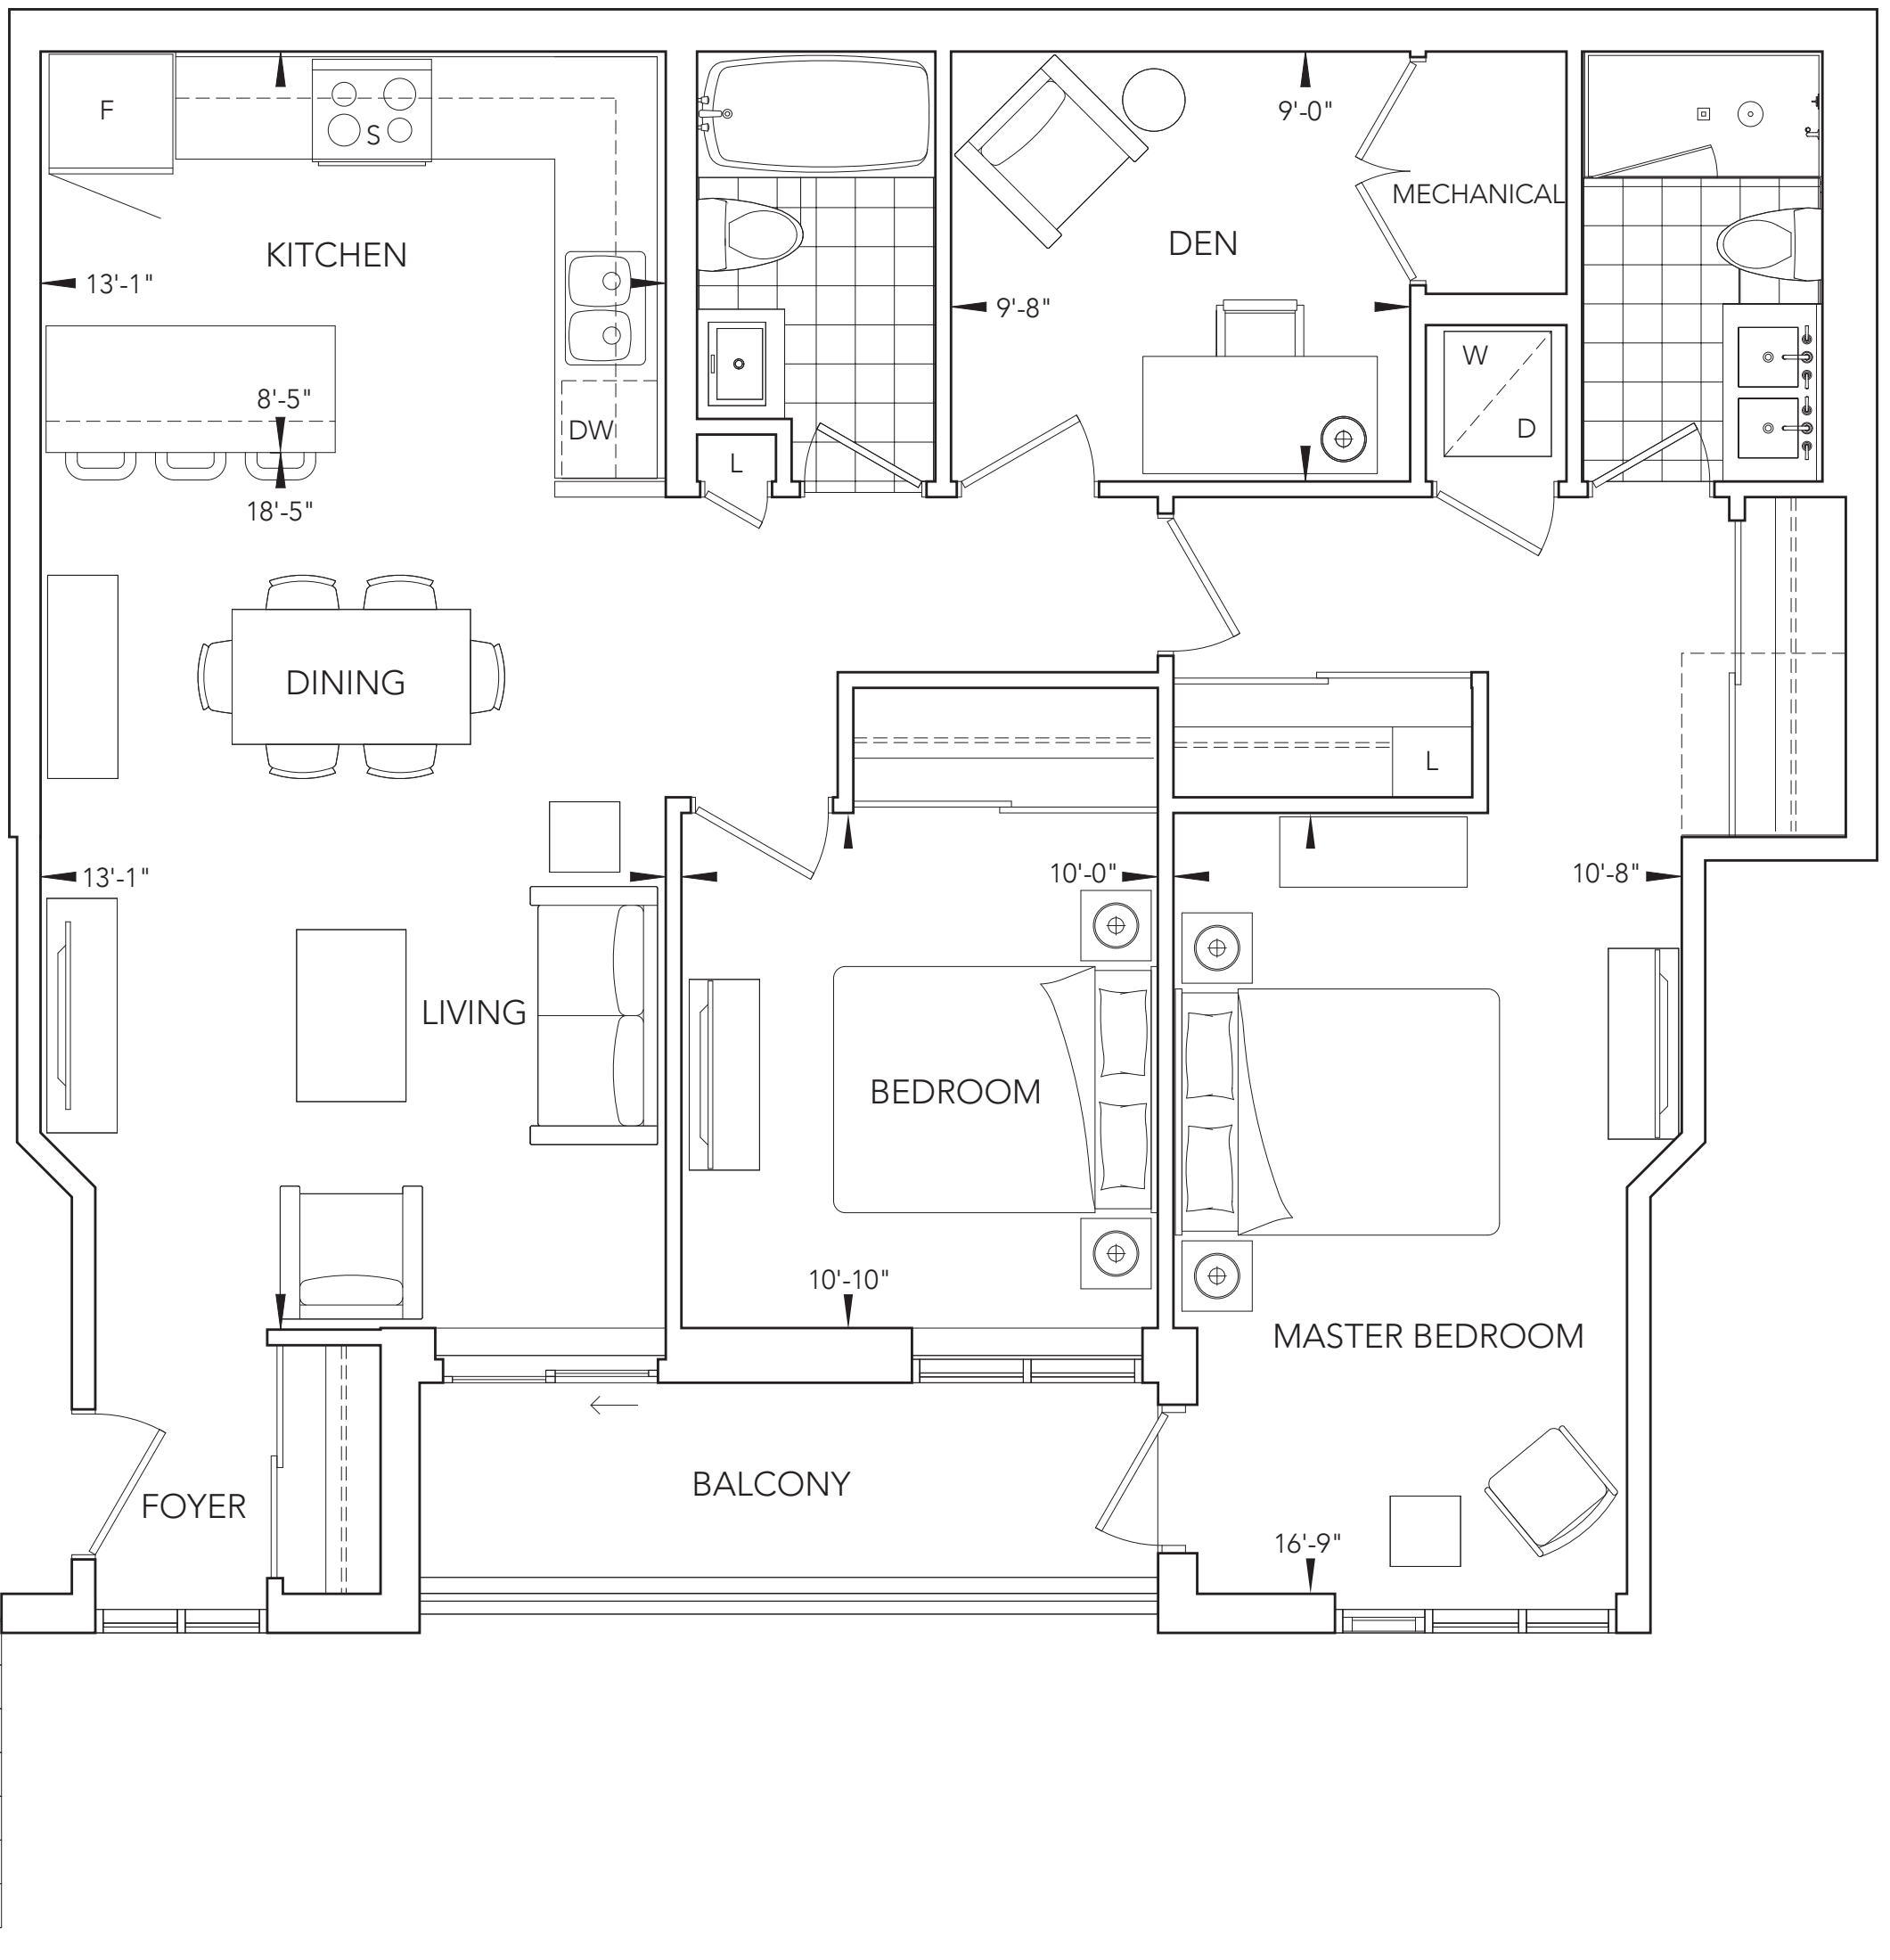

The Sutherland

710 sq.ft.
73 sq.ft. Patio

The Henry 690 sq.ft.
42 sq.ft. Balcony

The Neave 847 sq.ft.
58 sq.ft. Balcony

All dimensions are approximate and subject to normal construction variances. Dimensions may exceed the usable floor area. Sizes and specifications subject to change without notice. Terrace/Balcony/Patio sizes may vary. Please ask sales representative for more details. Furniture is displayed for illustration purposes only and does not necessarily reflect the electrical plan for the suite. Suites are sold unfurnished. E. & O.E.

The Auld 1,149 sq.ft.
58 sq.ft. Balcony

The Charlotte

1,541 sq.ft.
70 sq.ft. Balcony
284 sq.ft. Terrace

All dimensions are approximate and subject to normal construction variances. Dimensions may exceed the usable floor area. Sizes and specifications subject to change without notice. Terrace/Balcony/Patio sizes may vary. Please ask sales representative for more details. Furniture is displayed for illustration purposes only and does not necessarily reflect the electrical plan for the suite. Suites are sold unfurnished. E. & O.E.

The George

1,687 sq.ft.
93 sq.ft. Balcony
305 sq.ft. Terrace

All dimensions are approximate and subject to normal construction variances. Dimensions may exceed the usable floor area. Sizes and specifications subject to change without notice. Terrace/Balcony/Patio sizes may vary. Please ask sales representative for more details. Furniture is displayed for illustration purposes only and does not necessarily reflect the electrical plan for the suite. Suites are sold unfurnished. E. & O.E.