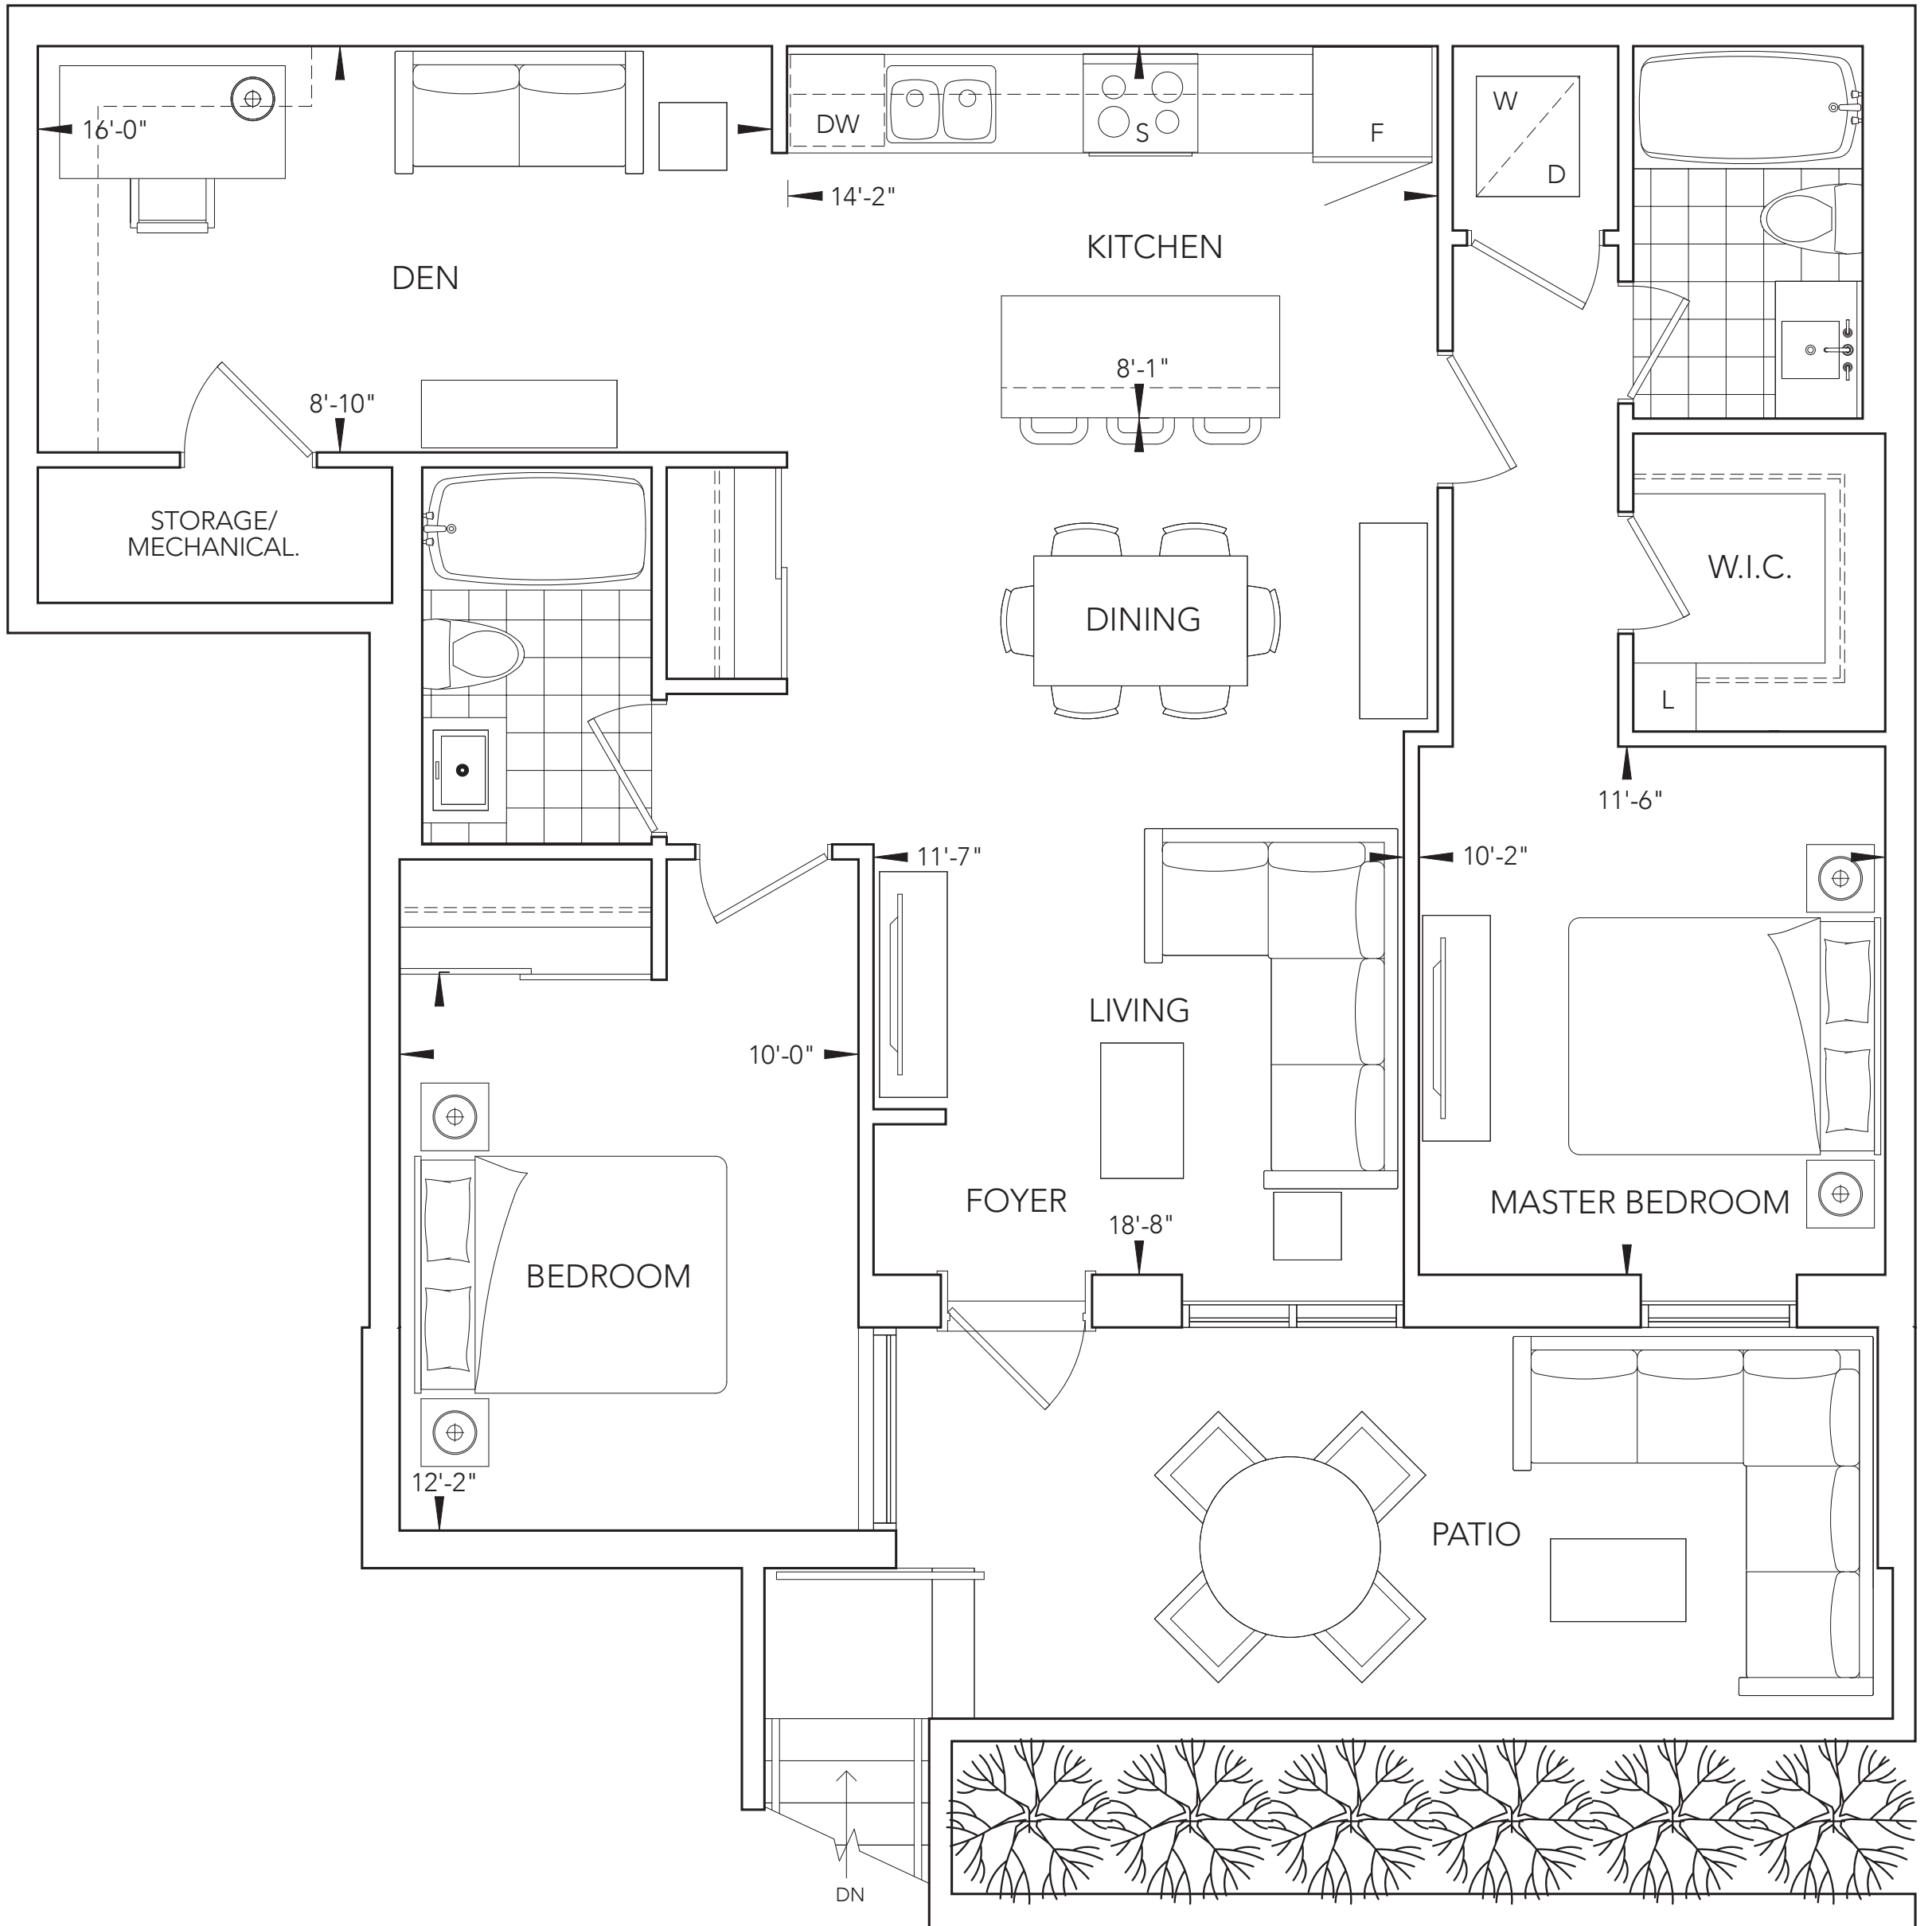

The Sutherland

710 sq.ft.
73 sq.ft. Patio

The Henry 690 sq.ft.
42 sq.ft. Balcony

The Neave 847 sq.ft.
58 sq.ft. Balcony

All dimensions are approximate and subject to normal construction variances. Dimensions may exceed the usable floor area. Sizes and specifications subject to change without notice. Terrace/Balcony/Patio sizes may vary. Please ask sales representative for more details. Furniture is displayed for illustration purposes only and does not necessarily reflect the electrical plan for the suite. Suites are sold unfurnished. E. & O.E.

The Auld 1,149 sq.ft.
58 sq.ft. Balcony

The Charlotte

1,541 sq.ft.
70 sq.ft. Balcony
284 sq.ft. Terrace

All dimensions are approximate and subject to normal construction variances. Dimensions may exceed the usable floor area. Sizes and specifications subject to change without notice. Terrace/Balcony/Patio sizes may vary. Please ask sales representative for more details. Furniture is displayed for illustration purposes only and does not necessarily reflect the electrical plan for the suite. Suites are sold unfurnished. E. & O.E.

The George

1,687 sq.ft.
93 sq.ft. Balcony
305 sq.ft. Terrace

All dimensions are approximate and subject to normal construction variances. Dimensions may exceed the usable floor area. Sizes and specifications subject to change without notice. Terrace/Balcony/Patio sizes may vary. Please ask sales representative for more details. Furniture is displayed for illustration purposes only and does not necessarily reflect the electrical plan for the suite. Suites are sold unfurnished. E. & O.E.