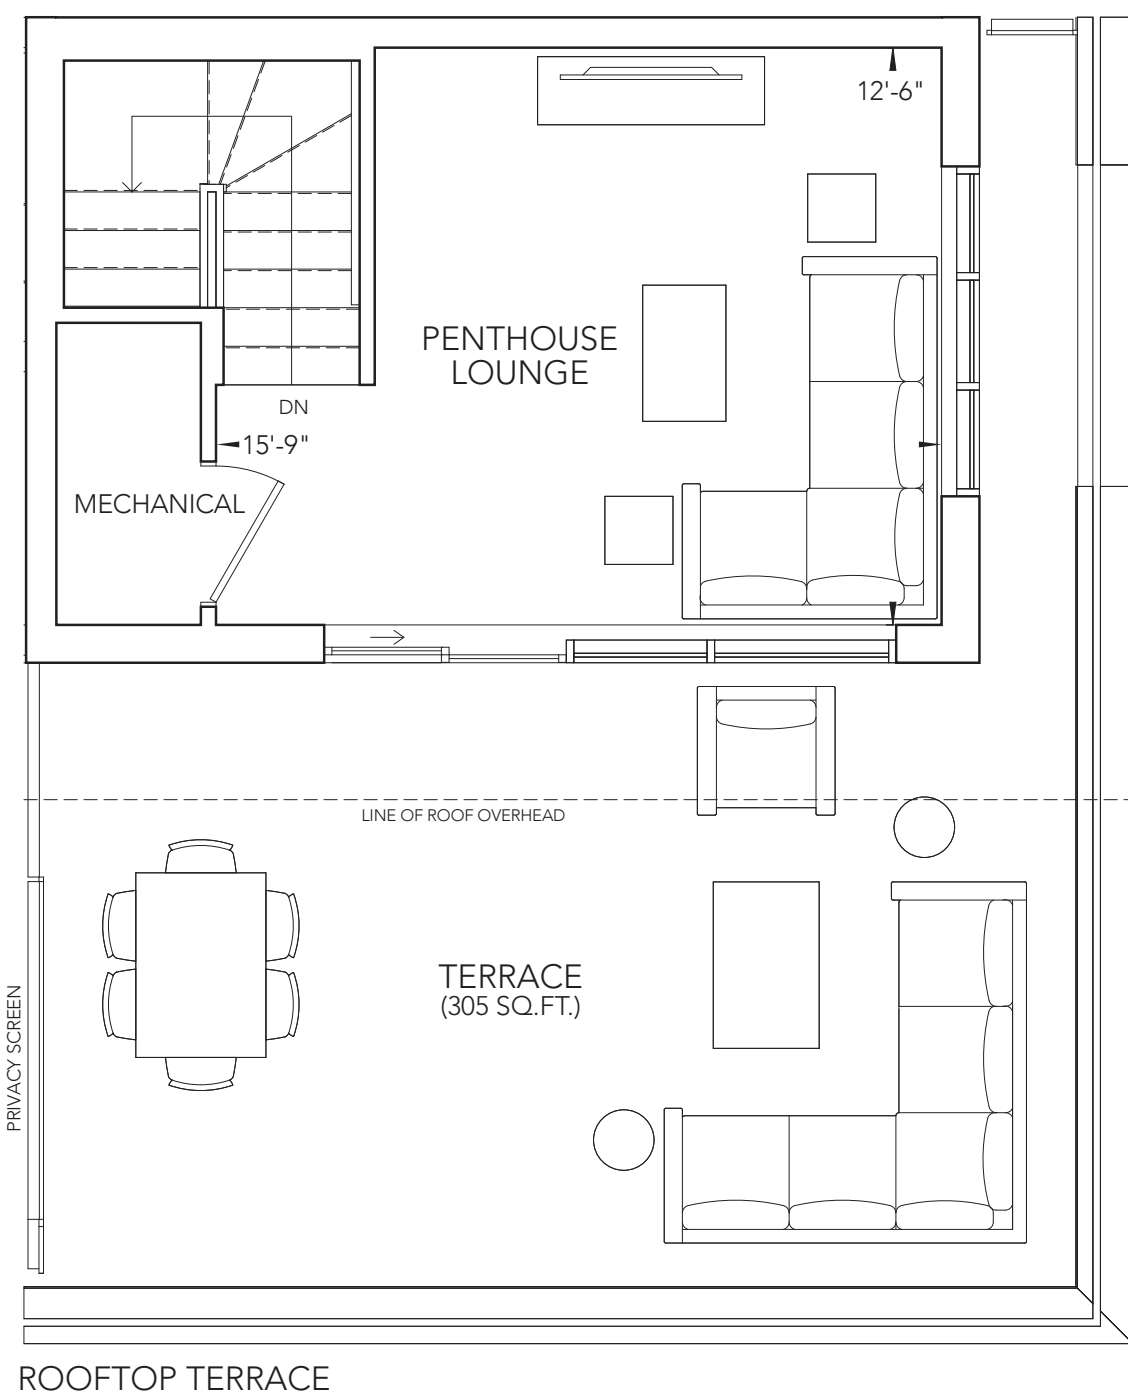

The Sutherland

710 sq.ft.
73 sq.ft. Patio

The Henry 690 sq.ft.
42 sq.ft. Balcony

The Neave 847 sq.ft.
58 sq.ft. Balcony

All dimensions are approximate and subject to normal construction variances. Dimensions may exceed the usable floor area. Sizes and specifications subject to change without notice. Terrace/Balcony/Patio sizes may vary. Please ask sales representative for more details. Furniture is displayed for illustration purposes only and does not necessarily reflect the electrical plan for the suite. Suites are sold unfurnished. E. & O.E.

The Auld 1,149 sq.ft.
58 sq.ft. Balcony

The Charlotte

1,541 sq.ft.
70 sq.ft. Balcony
284 sq.ft. Terrace

All dimensions are approximate and subject to normal construction variances. Dimensions may exceed the usable floor area. Sizes and specifications subject to change without notice. Terrace/Balcony/Patio sizes may vary. Please ask sales representative for more details. Furniture is displayed for illustration purposes only and does not necessarily reflect the electrical plan for the suite. Suites are sold unfurnished. E. & O.E.

The George

1,687 sq.ft.
93 sq.ft. Balcony
305 sq.ft. Terrace

All dimensions are approximate and subject to normal construction variances. Dimensions may exceed the usable floor area. Sizes and specifications subject to change without notice. Terrace/Balcony/Patio sizes may vary. Please ask sales representative for more details. Furniture is displayed for illustration purposes only and does not necessarily reflect the electrical plan for the suite. Suites are sold unfurnished. E. & O.E.