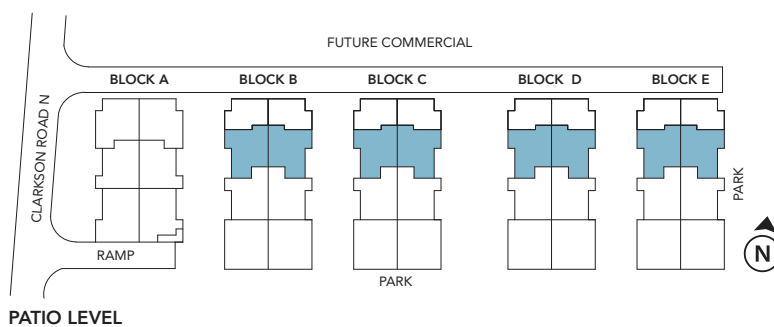

The Sutherland

710 sq.ft.
73 sq.ft. Patio

The Henry 690 sq.ft.
42 sq.ft. Balcony

The Neave 847 sq.ft.
58 sq.ft. Balcony

All dimensions are approximate and subject to normal construction variances. Dimensions may exceed the usable floor area. Sizes and specifications subject to change without notice. Terrace/Balcony/Patio sizes may vary. Please ask sales representative for more details. Furniture is displayed for illustration purposes only and does not necessarily reflect the electrical plan for the suite. Suites are sold unfurnished. E. & O.E.

The Auld 1,149 sq.ft.
58 sq.ft. Balcony

The Charlotte

1,541 sq.ft.
70 sq.ft. Balcony
284 sq.ft. Terrace

All dimensions are approximate and subject to normal construction variances. Dimensions may exceed the usable floor area. Sizes and specifications subject to change without notice. Terrace/Balcony/Patio sizes may vary. Please ask sales representative for more details. Furniture is displayed for illustration purposes only and does not necessarily reflect the electrical plan for the suite. Suites are sold unfurnished. E. & O.E.

The George

1,687 sq.ft.
93 sq.ft. Balcony
305 sq.ft. Terrace

All dimensions are approximate and subject to normal construction variances. Dimensions may exceed the usable floor area. Sizes and specifications subject to change without notice. Terrace/Balcony/Patio sizes may vary. Please ask sales representative for more details. Furniture is displayed for illustration purposes only and does not necessarily reflect the electrical plan for the suite. Suites are sold unfurnished. E. & O.E.