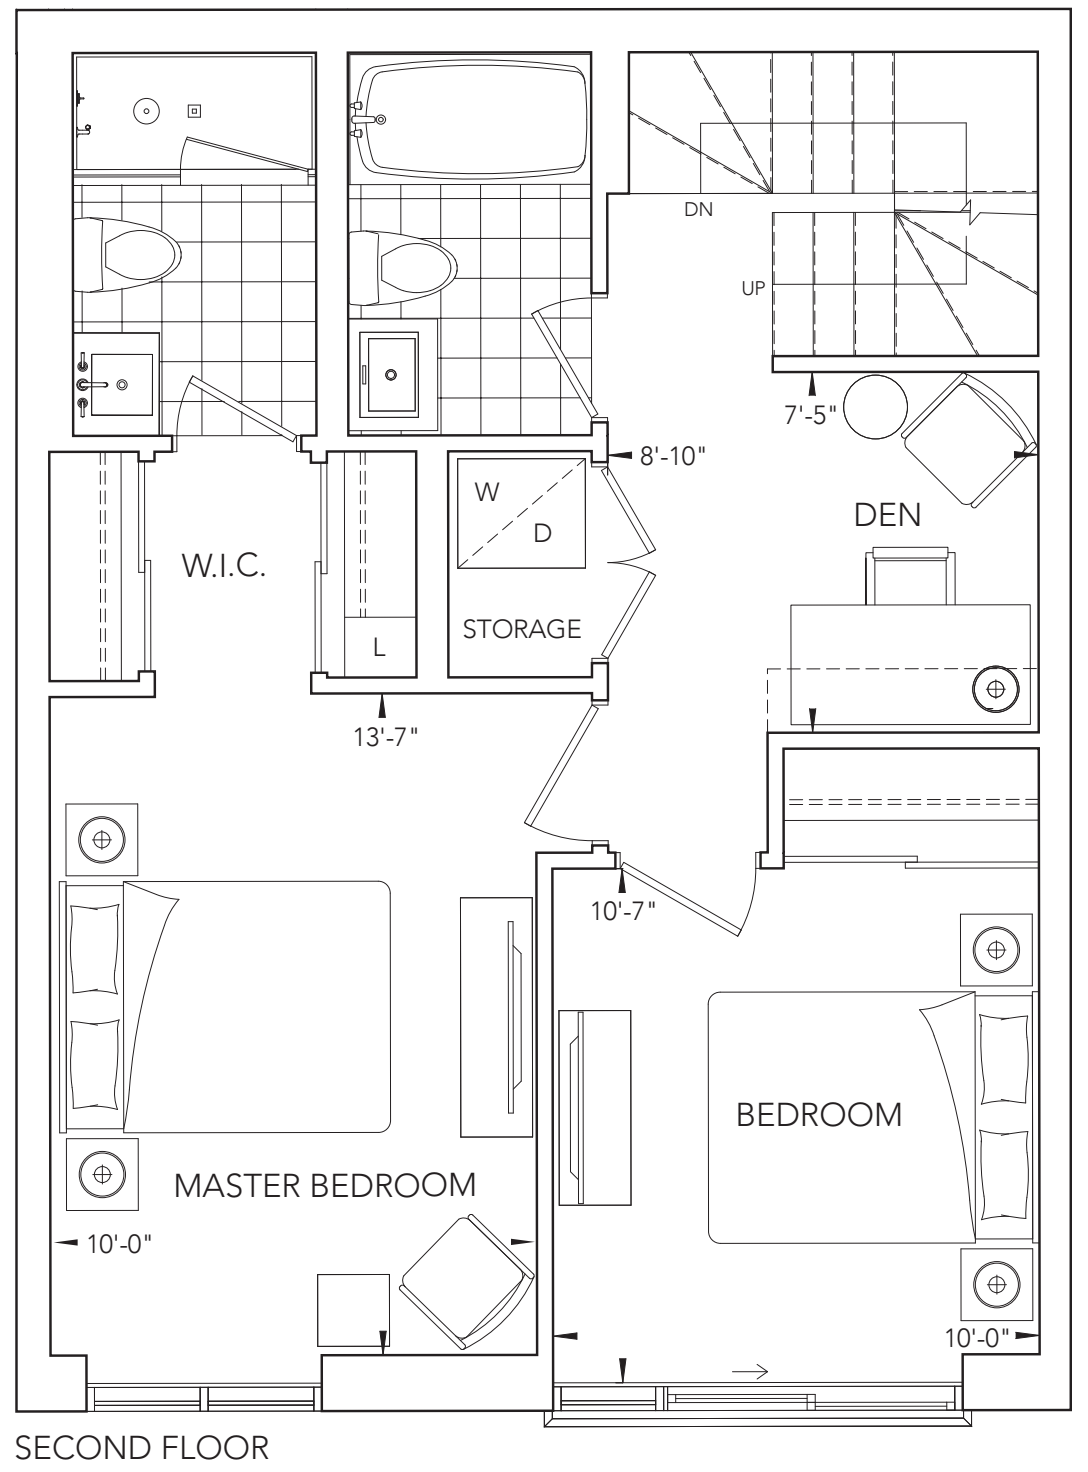

The Sutherland

710 sq.ft.
73 sq.ft. Patio

The Henry 690 sq.ft.
42 sq.ft. Balcony

The Neave 847 sq.ft.
58 sq.ft. Balcony

All dimensions are approximate and subject to normal construction variances. Dimensions may exceed the usable floor area. Sizes and specifications subject to change without notice. Terrace/Balcony/Patio sizes may vary. Please ask sales representative for more details. Furniture is displayed for illustration purposes only and does not necessarily reflect the electrical plan for the suite. Suites are sold unfurnished. E. & O.E.

The Auld 1,149 sq.ft.
58 sq.ft. Balcony

The Charlotte

1,541 sq.ft.
70 sq.ft. Balcony
284 sq.ft. Terrace

All dimensions are approximate and subject to normal construction variances. Dimensions may exceed the usable floor area. Sizes and specifications subject to change without notice. Terrace/Balcony/Patio sizes may vary. Please ask sales representative for more details. Furniture is displayed for illustration purposes only and does not necessarily reflect the electrical plan for the suite. Suites are sold unfurnished. E. & O.E.

The George

1,687 sq.ft.
93 sq.ft. Balcony
305 sq.ft. Terrace

All dimensions are approximate and subject to normal construction variances. Dimensions may exceed the usable floor area. Sizes and specifications subject to change without notice. Terrace/Balcony/Patio sizes may vary. Please ask sales representative for more details. Furniture is displayed for illustration purposes only and does not necessarily reflect the electrical plan for the suite. Suites are sold unfurnished. E. & O.E.