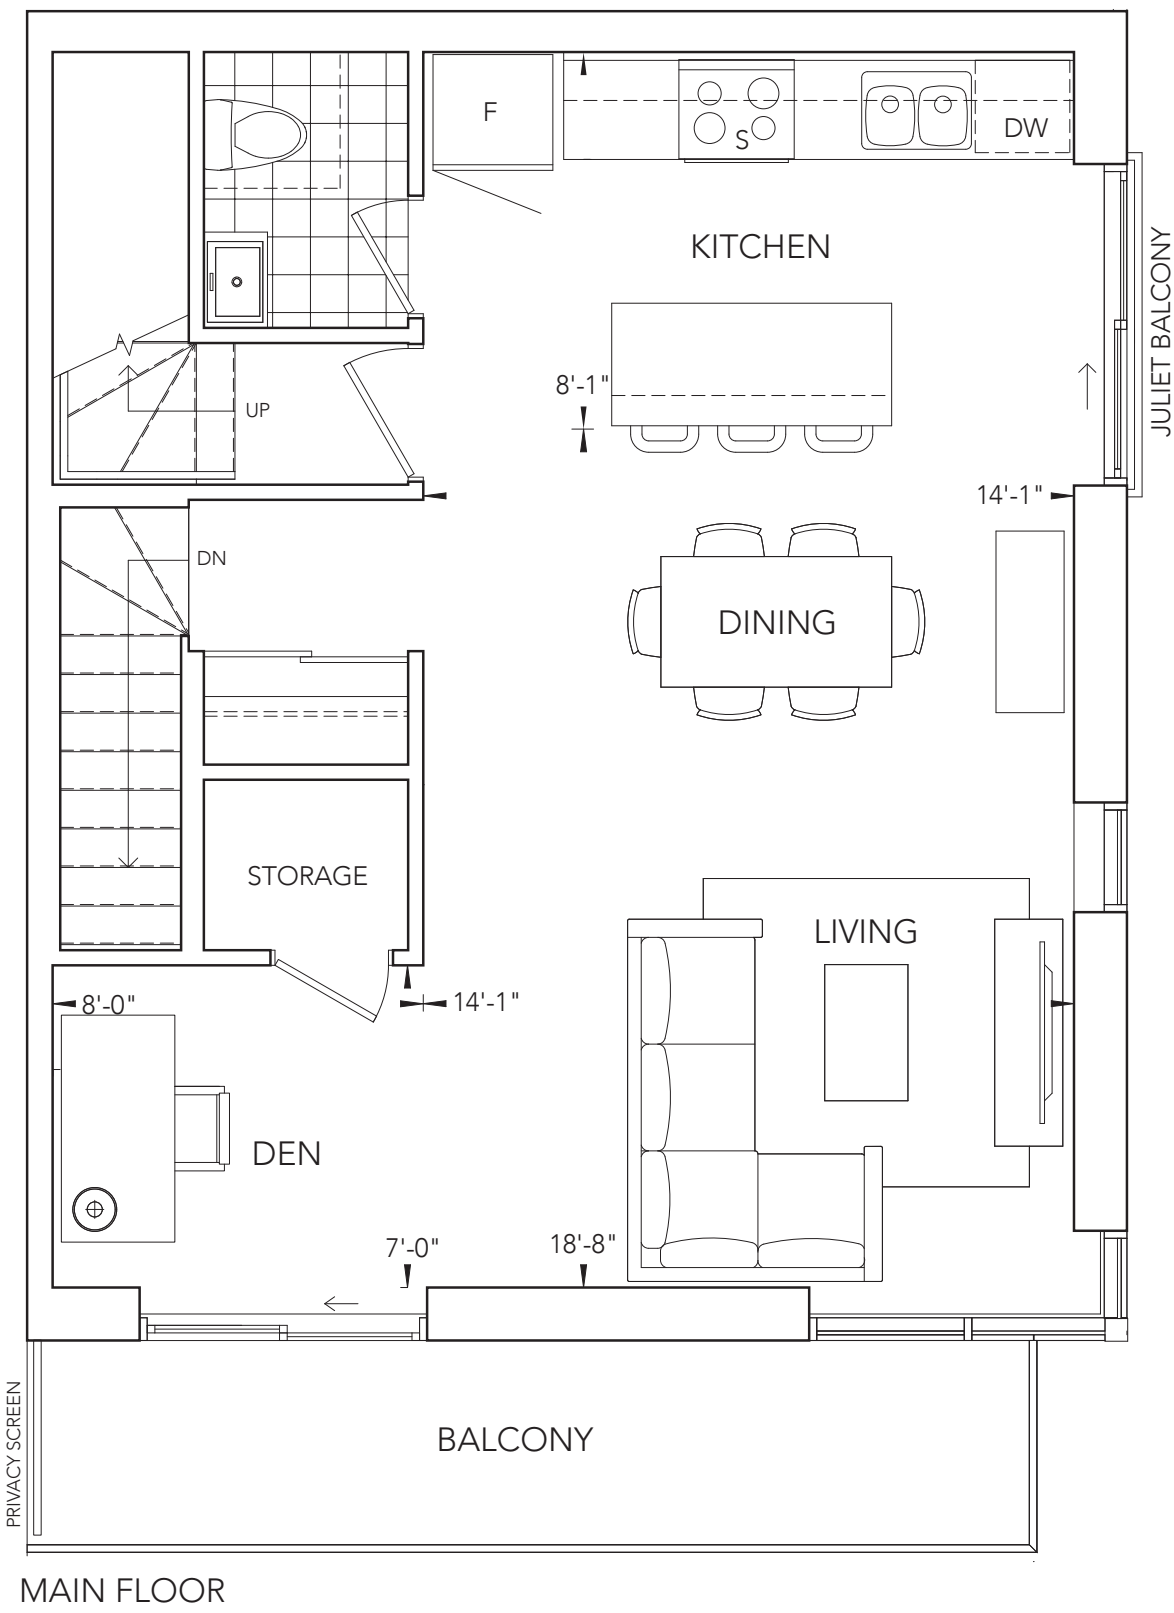

The Sutherland

710 sq.ft.
73 sq.ft. Patio

The Henry 690 sq.ft.
42 sq.ft. Balcony

The Neave 847 sq.ft.
58 sq.ft. Balcony

All dimensions are approximate and subject to normal construction variances. Dimensions may exceed the usable floor area. Sizes and specifications subject to change without notice. Terrace/Balcony/Patio sizes may vary. Please ask sales representative for more details. Furniture is displayed for illustration purposes only and does not necessarily reflect the electrical plan for the suite. Suites are sold unfurnished. E. & O.E.

The Auld 1,149 sq.ft.
58 sq.ft. Balcony

The Charlotte

1,541 sq.ft.
70 sq.ft. Balcony
284 sq.ft. Terrace

All dimensions are approximate and subject to normal construction variances. Dimensions may exceed the usable floor area. Sizes and specifications subject to change without notice. Terrace/Balcony/Patio sizes may vary. Please ask sales representative for more details. Furniture is displayed for illustration purposes only and does not necessarily reflect the electrical plan for the suite. Suites are sold unfurnished. E. & O.E.

The George

1,687 sq.ft.
93 sq.ft. Balcony
305 sq.ft. Terrace

All dimensions are approximate and subject to normal construction variances. Dimensions may exceed the usable floor area. Sizes and specifications subject to change without notice. Terrace/Balcony/Patio sizes may vary. Please ask sales representative for more details. Furniture is displayed for illustration purposes only and does not necessarily reflect the electrical plan for the suite. Suites are sold unfurnished. E. & O.E.