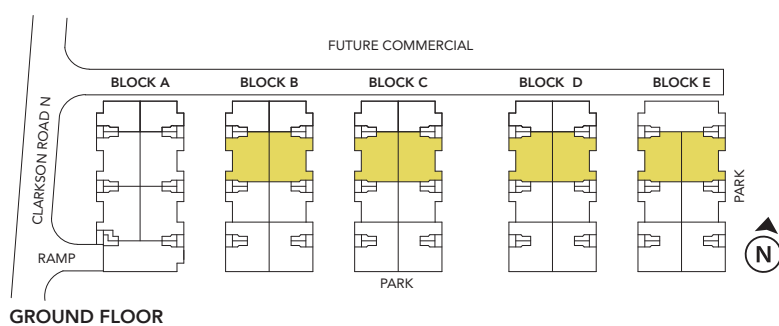

The Sutherland

710 sq.ft.
73 sq.ft. Patio

The Henry 690 sq.ft.
42 sq.ft. Balcony

The Neave 847 sq.ft.
58 sq.ft. Balcony

All dimensions are approximate and subject to normal construction variances. Dimensions may exceed the usable floor area. Sizes and specifications subject to change without notice. Terrace/Balcony/Patio sizes may vary. Please ask sales representative for more details. Furniture is displayed for illustration purposes only and does not necessarily reflect the electrical plan for the suite. Suites are sold unfurnished. E. & O.E.

The Auld 1,149 sq.ft.
58 sq.ft. Balcony

The Charlotte

1,541 sq.ft.
70 sq.ft. Balcony
284 sq.ft. Terrace

All dimensions are approximate and subject to normal construction variances. Dimensions may exceed the usable floor area. Sizes and specifications subject to change without notice. Terrace/Balcony/Patio sizes may vary. Please ask sales representative for more details. Furniture is displayed for illustration purposes only and does not necessarily reflect the electrical plan for the suite. Suites are sold unfurnished. E. & O.E.

The George

1,687 sq.ft.
93 sq.ft. Balcony
305 sq.ft. Terrace

All dimensions are approximate and subject to normal construction variances. Dimensions may exceed the usable floor area. Sizes and specifications subject to change without notice. Terrace/Balcony/Patio sizes may vary. Please ask sales representative for more details. Furniture is displayed for illustration purposes only and does not necessarily reflect the electrical plan for the suite. Suites are sold unfurnished. E. & O.E.