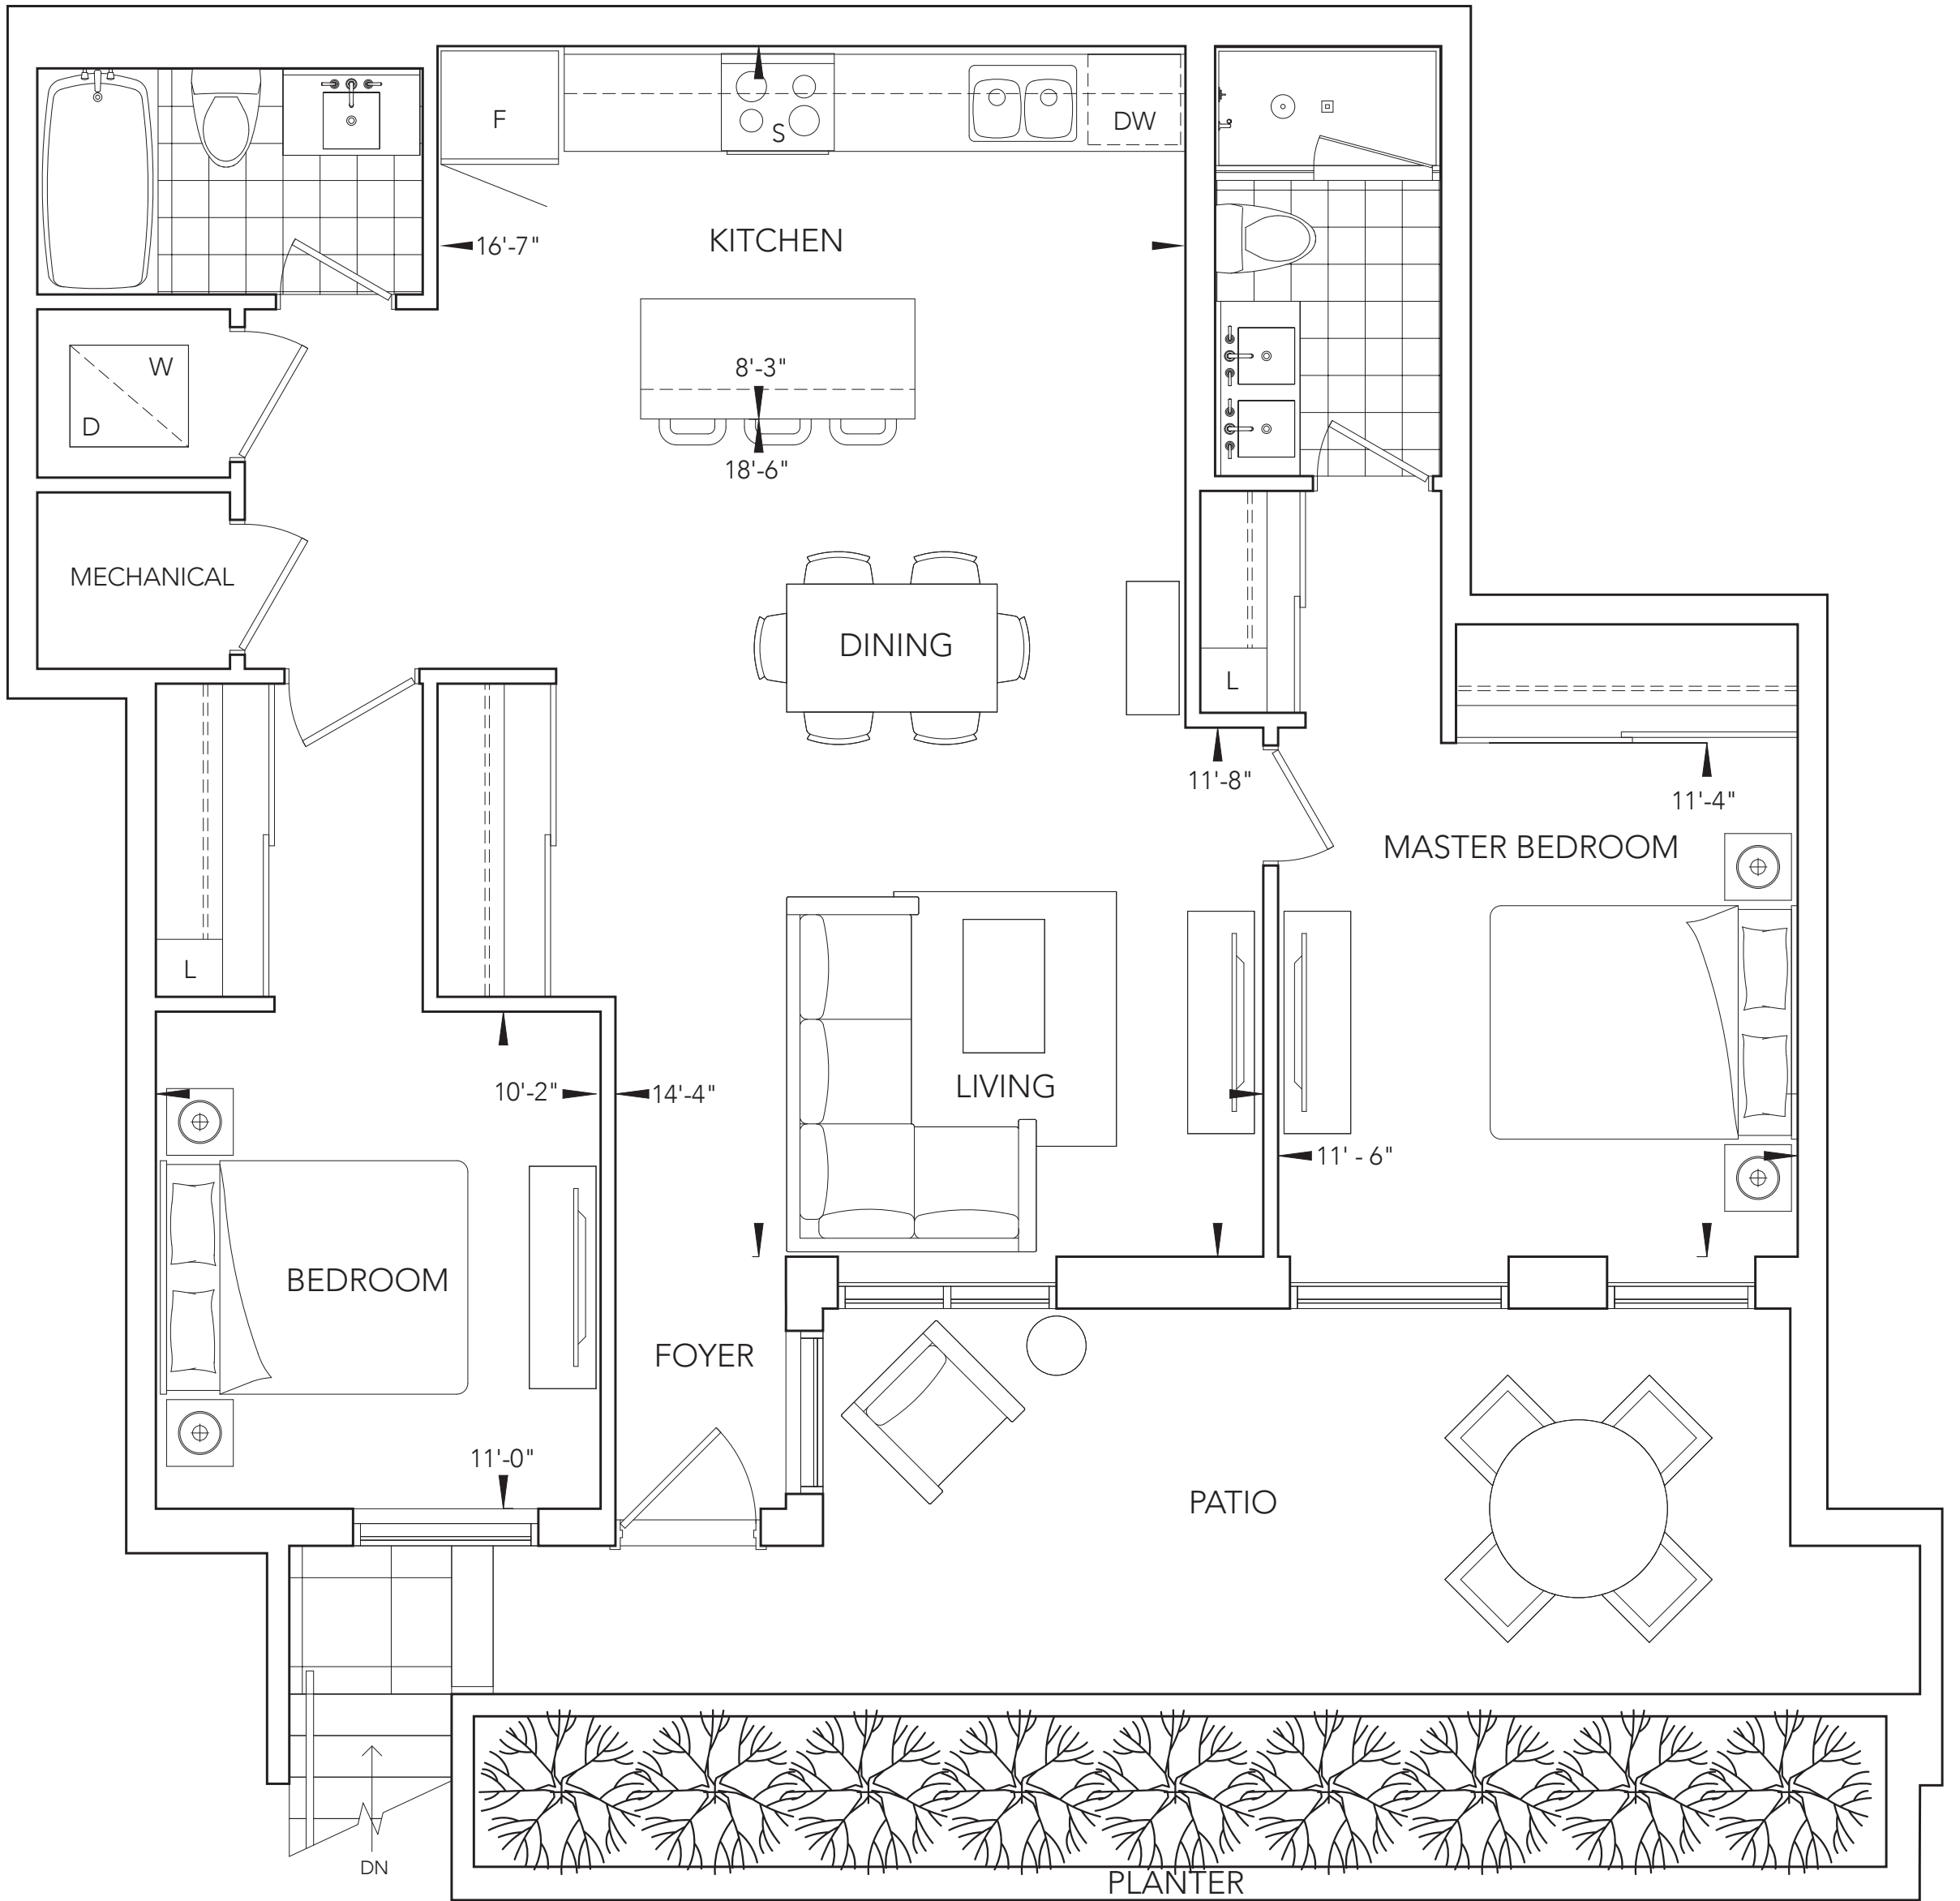

The Sutherland

710 sq.ft.
73 sq.ft. Patio

The Henry 690 sq.ft.
42 sq.ft. Balcony

The Neave 847 sq.ft.
58 sq.ft. Balcony

All dimensions are approximate and subject to normal construction variances. Dimensions may exceed the usable floor area. Sizes and specifications subject to change without notice. Terrace/Balcony/Patio sizes may vary. Please ask sales representative for more details. Furniture is displayed for illustration purposes only and does not necessarily reflect the electrical plan for the suite. Suites are sold unfurnished. E. & O.E.

The Auld 1,149 sq.ft.
58 sq.ft. Balcony

The Charlotte

1,541 sq.ft.
70 sq.ft. Balcony
284 sq.ft. Terrace

All dimensions are approximate and subject to normal construction variances. Dimensions may exceed the usable floor area. Sizes and specifications subject to change without notice. Terrace/Balcony/Patio sizes may vary. Please ask sales representative for more details. Furniture is displayed for illustration purposes only and does not necessarily reflect the electrical plan for the suite. Suites are sold unfurnished. E. & O.E.

The George

1,687 sq.ft.
93 sq.ft. Balcony
305 sq.ft. Terrace

All dimensions are approximate and subject to normal construction variances. Dimensions may exceed the usable floor area. Sizes and specifications subject to change without notice. Terrace/Balcony/Patio sizes may vary. Please ask sales representative for more details. Furniture is displayed for illustration purposes only and does not necessarily reflect the electrical plan for the suite. Suites are sold unfurnished. E. & O.E.