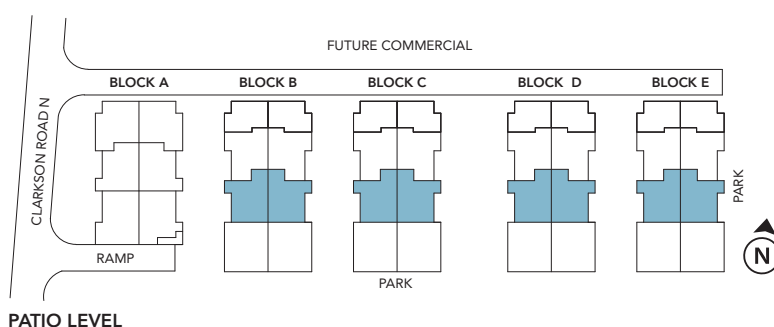

The Sutherland

710 sq.ft.
73 sq.ft. Patio

The Henry 690 sq.ft.
42 sq.ft. Balcony

The Neave 847 sq.ft.
58 sq.ft. Balcony

All dimensions are approximate and subject to normal construction variances. Dimensions may exceed the usable floor area. Sizes and specifications subject to change without notice. Terrace/Balcony/Patio sizes may vary. Please ask sales representative for more details. Furniture is displayed for illustration purposes only and does not necessarily reflect the electrical plan for the suite. Suites are sold unfurnished. E. & O.E.

The Auld 1,149 sq.ft.
58 sq.ft. Balcony

The Charlotte

1,541 sq.ft.
70 sq.ft. Balcony
284 sq.ft. Terrace

All dimensions are approximate and subject to normal construction variances. Dimensions may exceed the usable floor area. Sizes and specifications subject to change without notice. Terrace/Balcony/Patio sizes may vary. Please ask sales representative for more details. Furniture is displayed for illustration purposes only and does not necessarily reflect the electrical plan for the suite. Suites are sold unfurnished. E. & O.E.

The George

1,687 sq.ft.
93 sq.ft. Balcony
305 sq.ft. Terrace

All dimensions are approximate and subject to normal construction variances. Dimensions may exceed the usable floor area. Sizes and specifications subject to change without notice. Terrace/Balcony/Patio sizes may vary. Please ask sales representative for more details. Furniture is displayed for illustration purposes only and does not necessarily reflect the electrical plan for the suite. Suites are sold unfurnished. E. & O.E.