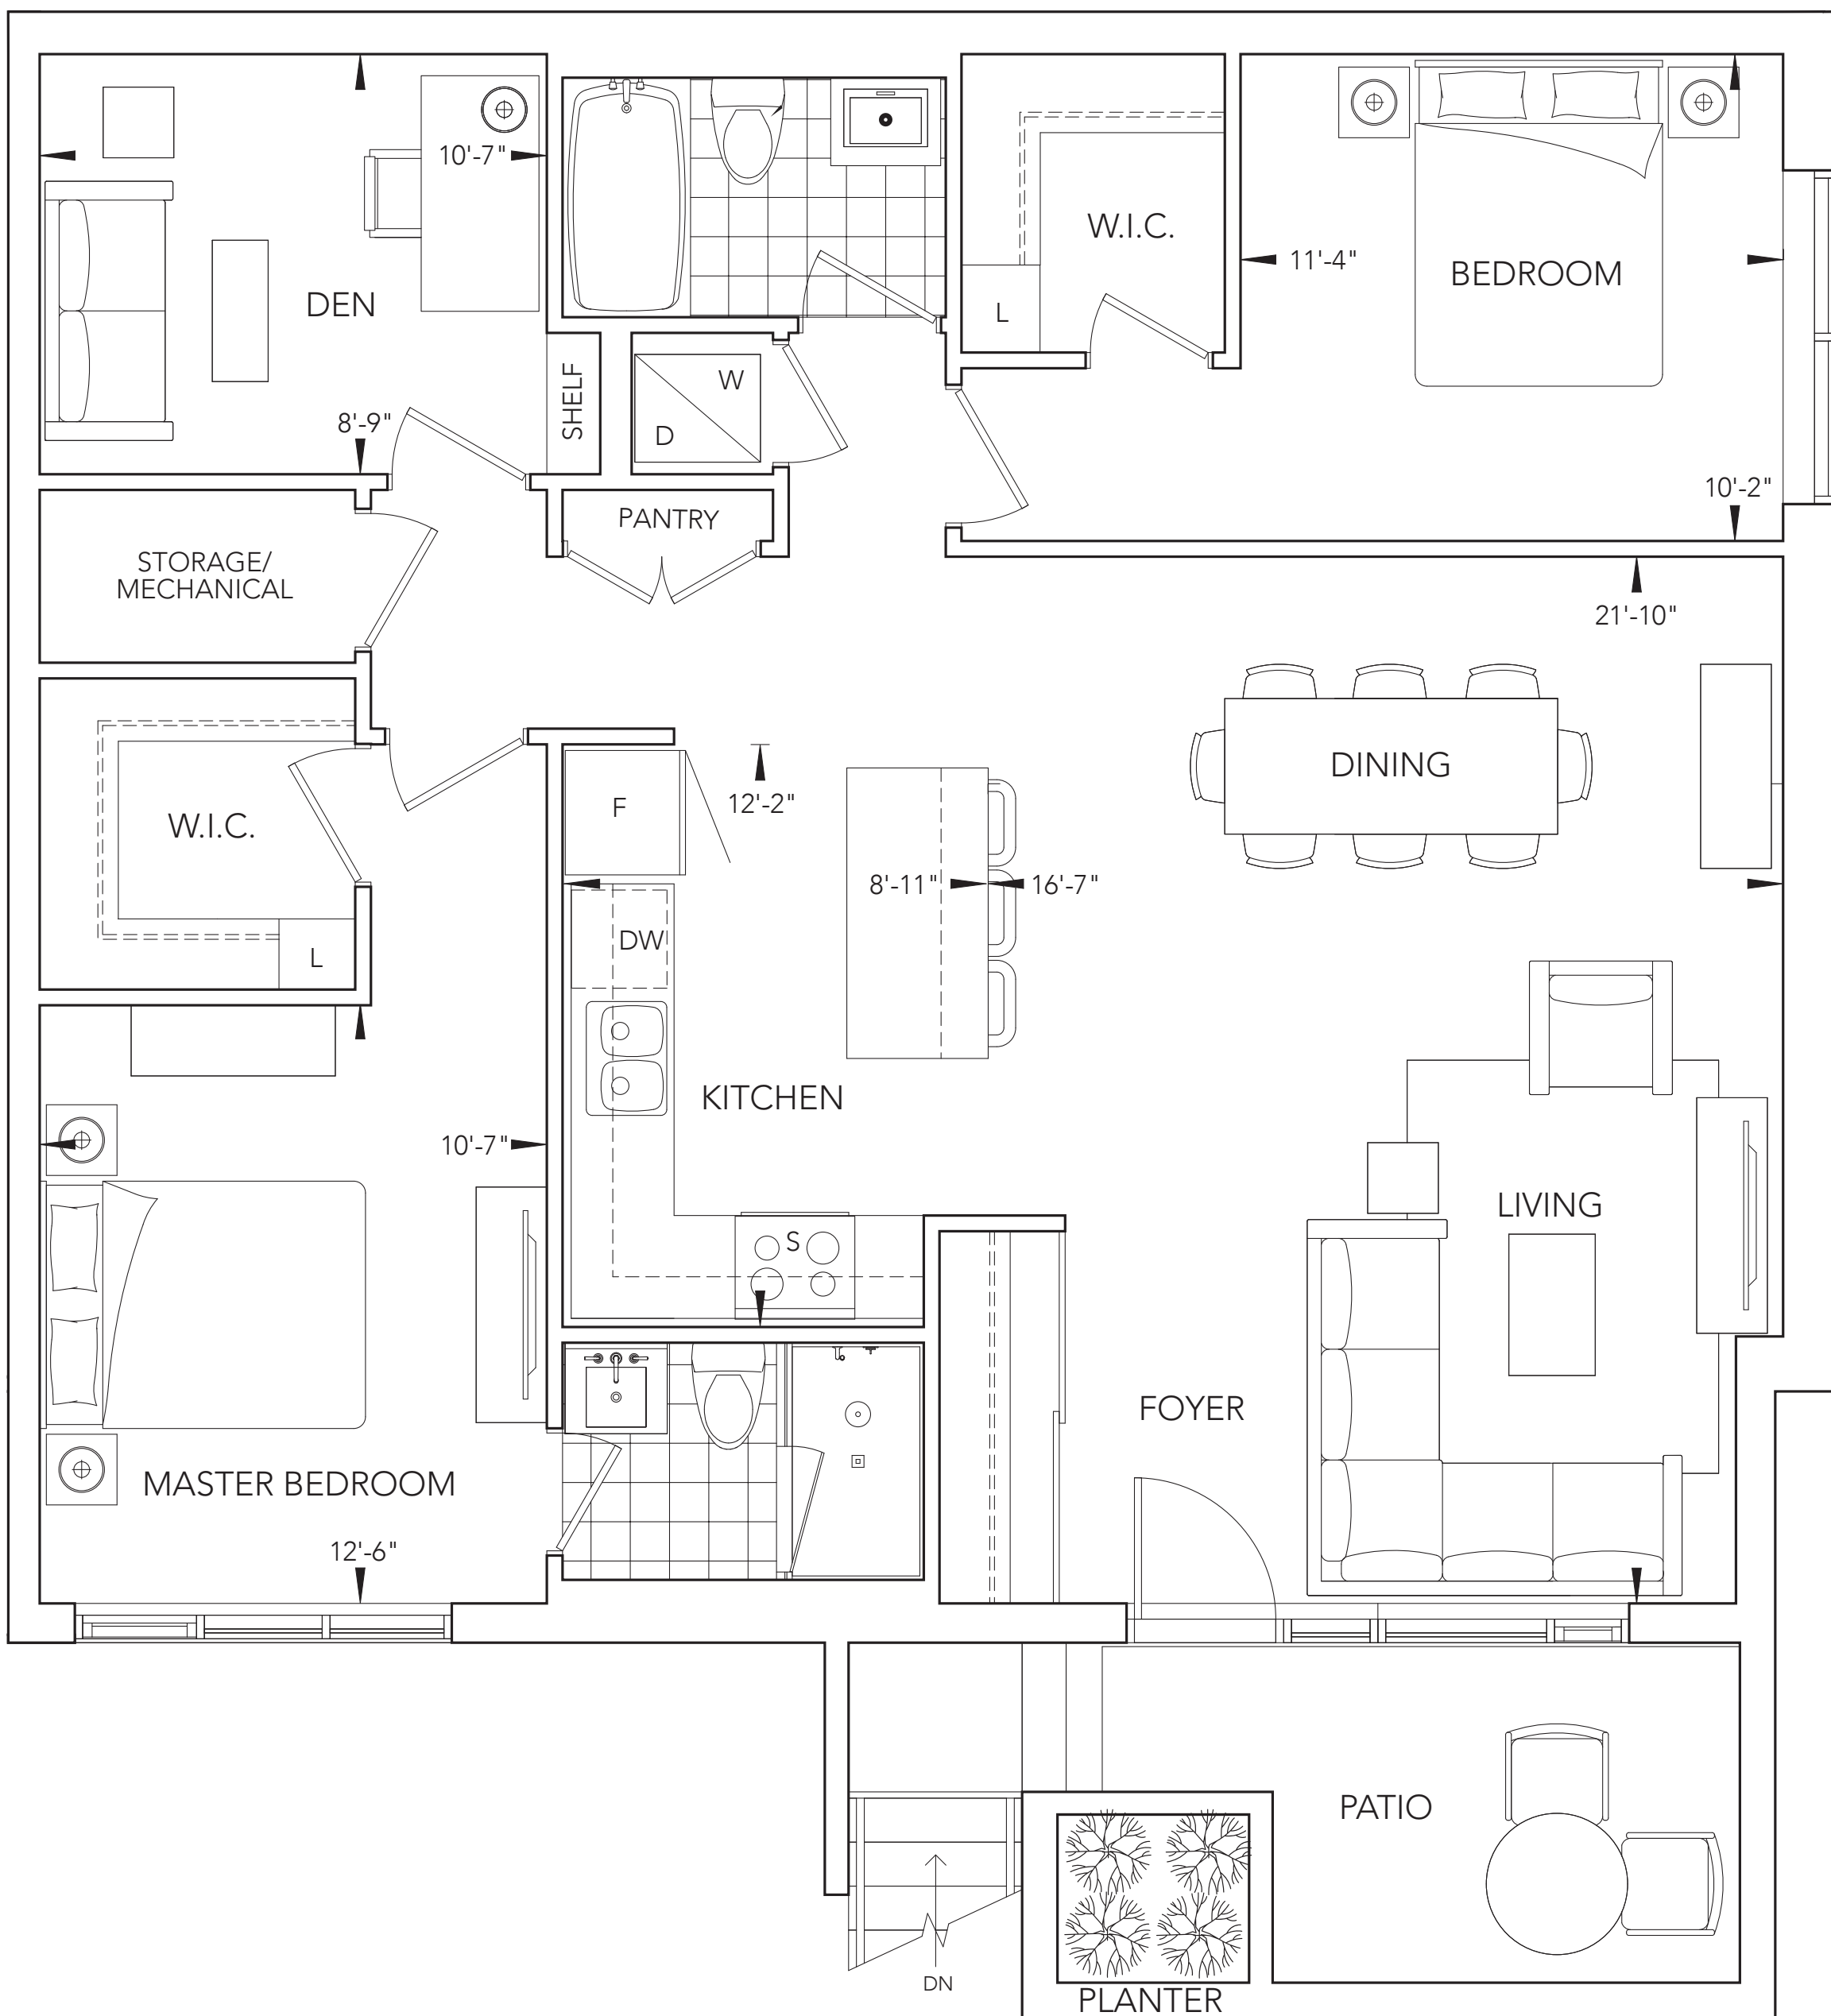

The Sutherland

710 sq.ft.
73 sq.ft. Patio

The Henry 690 sq.ft.
42 sq.ft. Balcony

The Neave 847 sq.ft.
58 sq.ft. Balcony

All dimensions are approximate and subject to normal construction variances. Dimensions may exceed the usable floor area. Sizes and specifications subject to change without notice. Terrace/Balcony/Patio sizes may vary. Please ask sales representative for more details. Furniture is displayed for illustration purposes only and does not necessarily reflect the electrical plan for the suite. Suites are sold unfurnished. E. & O.E.

The Auld 1,149 sq.ft.
58 sq.ft. Balcony

The Charlotte

1,541 sq.ft.
70 sq.ft. Balcony
284 sq.ft. Terrace

All dimensions are approximate and subject to normal construction variances. Dimensions may exceed the usable floor area. Sizes and specifications subject to change without notice. Terrace/Balcony/Patio sizes may vary. Please ask sales representative for more details. Furniture is displayed for illustration purposes only and does not necessarily reflect the electrical plan for the suite. Suites are sold unfurnished. E. & O.E.

The George

1,687 sq.ft.
93 sq.ft. Balcony
305 sq.ft. Terrace

All dimensions are approximate and subject to normal construction variances. Dimensions may exceed the usable floor area. Sizes and specifications subject to change without notice. Terrace/Balcony/Patio sizes may vary. Please ask sales representative for more details. Furniture is displayed for illustration purposes only and does not necessarily reflect the electrical plan for the suite. Suites are sold unfurnished. E. & O.E.