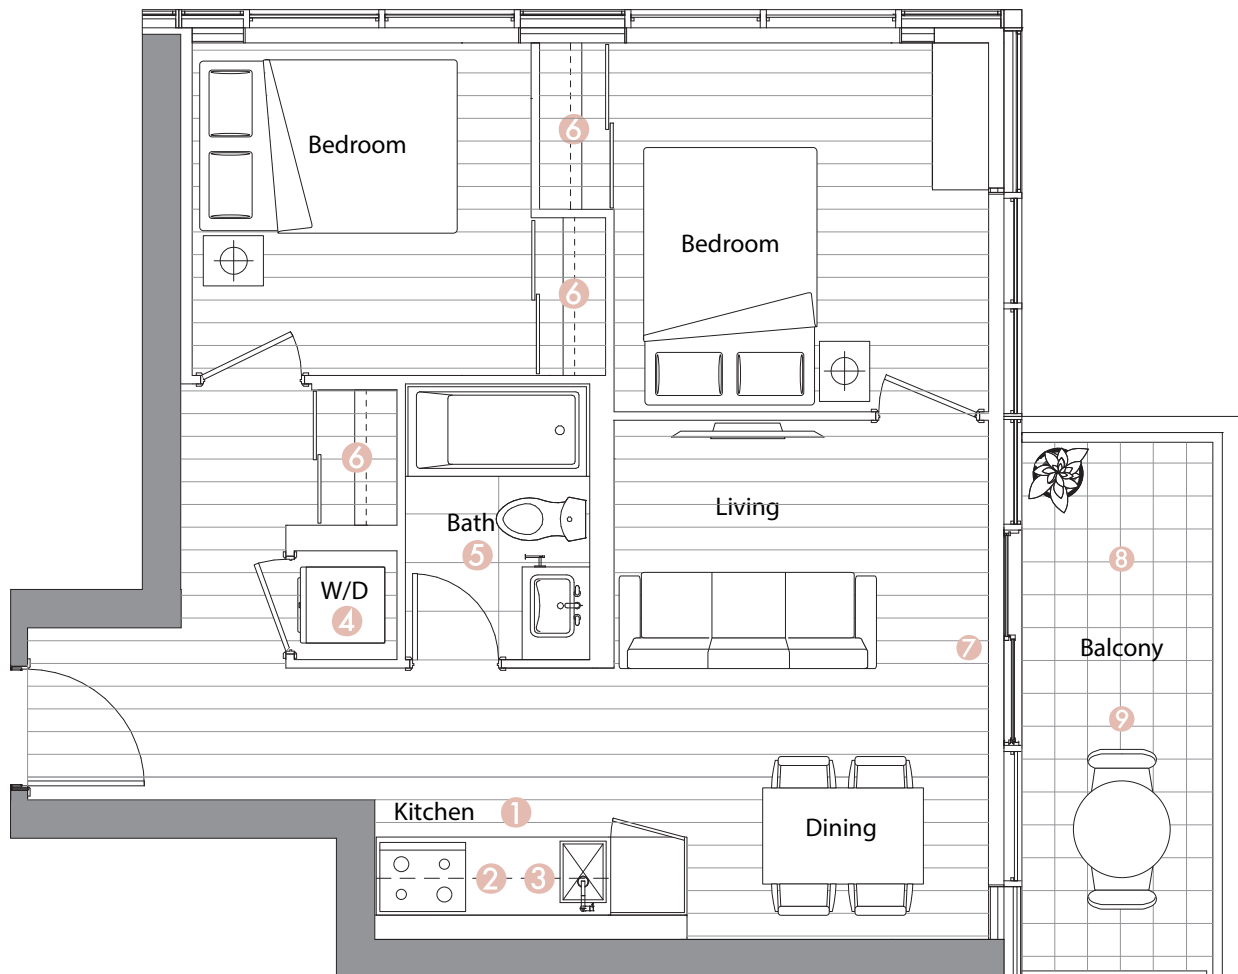

Suite 01 • Two Bedroom

Enclosed Area:
613 sq.ft.

Balcony Area:
72 sq.ft.

Total Area : 685 sq.ft.

Interior features

- ① Miele Appliances
- ② Kitchen Storage Organizer
- ③ Blum Kitchen Hardware
- ④ Miele Washer/Dryer
- ⑤ Kohler/Grohe Bathroom Plumbing Fixtures
- ⑥ Closet Organizer System
- ⑦ Roller - Shades

Exterior features

- ⑧ Radiant Ceiling Heaters
- ⑨ Composite Wood Decking

Suite 02 • Two Bedroom

Enclosed Area :
745sq.ft.

Balcony Area :
168 sq.ft.

Total Area : 913 sq.ft.

Interior features

- 1 Miele Appliances
- 2 Kitchen Storage Organizer
- 3 Blum Kitchen Hardware
- 4 Miele Washer/Dryer
- 5 Kohler/Grohe Bathroom Plumbing Fixtures
- 6 Closet Organizer System
- 7 Roller - Shades

Exterior features

- 8 Radiant Ceiling Heaters
- 9 Composite Wood Decking

Suite 03 • One Bedroom

Enclosed Area:
492sq.ft.

Balcony Area:
116 sq.ft.

Total Area : 608 sq.ft.

Interior features

- ① Miele Appliances
- ② Kitchen Storage Organizer
- ③ Blum Kitchen Hardware
- ④ Miele Washer/Dryer
- ⑤ Kohler/Grohe Bathroom Plumbing Fixtures
- ⑥ Closet Organizer System
- ⑦ Roller - Shades

Exterior features

- ⑧ Radiant Ceiling Heaters
- ⑨ Composite Wood Decking

Suite 05 • Two Bedroom

Enclosed Area:
700 sq.ft.

Balcony Area:
168 sq.ft.

Total Area : 868 sq.ft.

Interior features

- 1 Miele Appliances
- 2 Kitchen Storage Organizer
- 3 Blum Kitchen Hardware
- 4 Miele Washer/Dryer
- 5 Kohler/Grohe Bathroom Plumbing Fixtures
- 6 Closet Organizer System
- 7 Roller - Shades