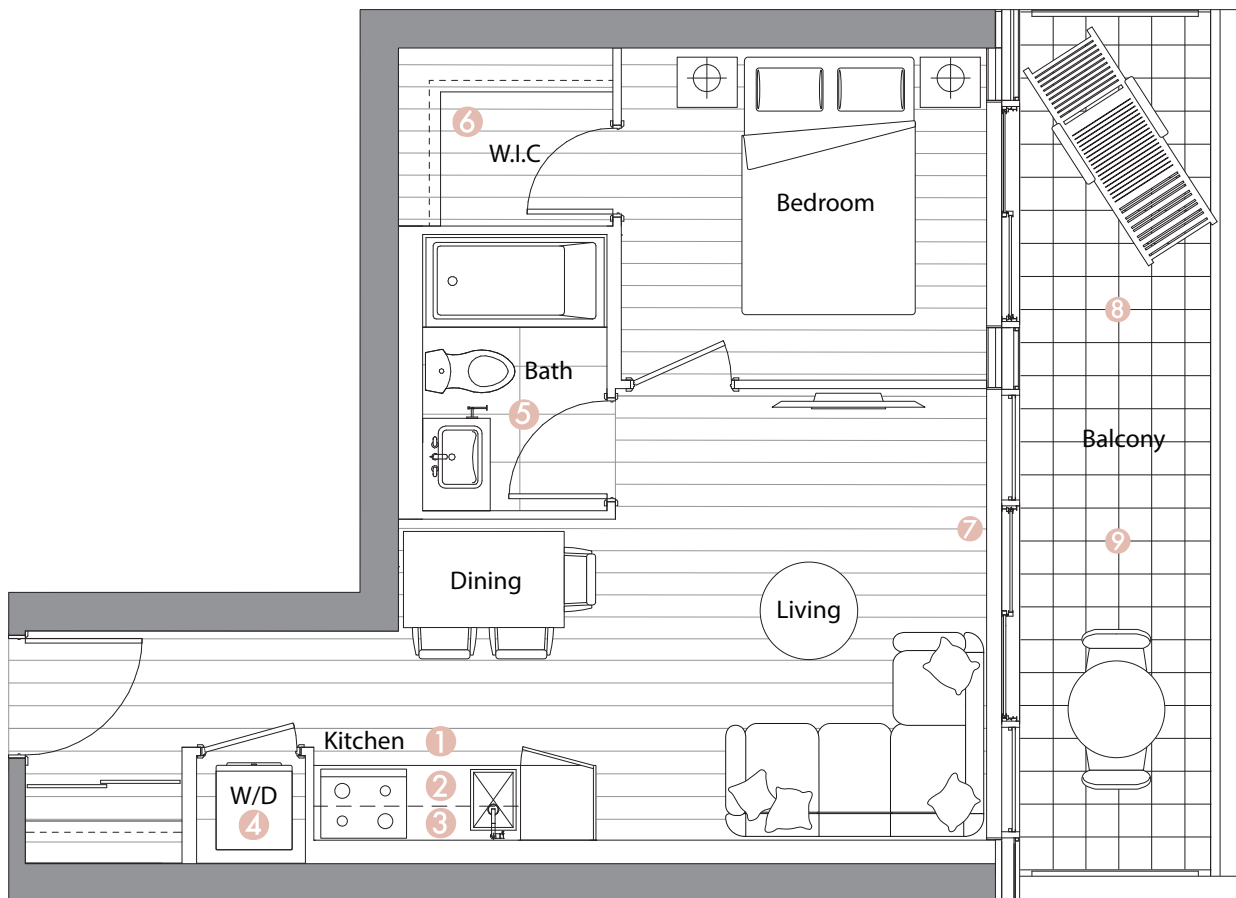

Exterior features

- ⑧ Radiant Ceiling Heaters
- ⑨ Composite Wood Decking

Suite 02 • Two Bedroom

Enclosed Area :
745sq.ft.

Balcony Area :
168 sq.ft.

Total Area : 913 sq.ft.

Interior features

- 1 Miele Appliances
- 2 Kitchen Storage Organizer
- 3 Blum Kitchen Hardware
- 4 Miele Washer/Dryer
- 5 Kohler/Grohe Bathroom Plumbing Fixtures
- 6 Closet Organizer System
- 7 Roller - Shades

Exterior features

- 8 Radiant Ceiling Heaters
- 9 Composite Wood Decking

Suite 03 • One Bedroom

Enclosed Area:
492sq.ft.

Balcony Area:
116 sq.ft.

Total Area : 608 sq.ft.

Interior features

- ① Miele Appliances
- ② Kitchen Storage Organizer
- ③ Blum Kitchen Hardware
- ④ Miele Washer/Dryer
- ⑤ Kohler/Grohe Bathroom Plumbing Fixtures
- ⑥ Closet Organizer System
- ⑦ Roller - Shades

Exterior features

- ⑧ Radiant Ceiling Heaters
- ⑨ Composite Wood Decking

Suite 05 • Two Bedroom

Enclosed Area:
700 sq.ft.

Balcony Area:
168 sq.ft.

Total Area : 868 sq.ft.

Interior features

- 1 Miele Appliances
- 2 Kitchen Storage Organizer
- 3 Blum Kitchen Hardware
- 4 Miele Washer/Dryer
- 5 Kohler/Grohe Bathroom Plumbing Fixtures
- 6 Closet Organizer System
- 7 Roller - Shades

Exterior features

- 8 Radiant Ceiling Heaters
- 9 Composite Wood Decking

Suite 06 • Three Bedroom

Enclosed Area:
938 sq.ft.

Balcony Area:
177 sq.ft.

Total Area : 1115 sq.ft.

Interior features

- ① Miele Appliances
- ② Kitchen Storage Organizer
- ③ Blum Kitchen Hardware
- ④ Miele Washer/Dryer
- ⑤ Kohler/Grohe Bathroom Plumbing Fixtures
- ⑥ Closet Organizer System
- ⑦ Roller - Shades