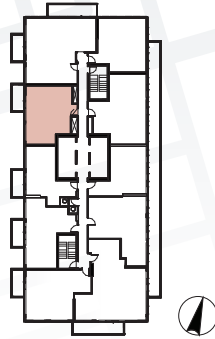

Exterior features

- ⑧ Radiant Ceiling Heaters
- ⑨ Composite Wood Decking

Suite 10 • (6/F - 20/F)
One Bedroom + Den

Enclosed Area:
600 sq.ft.

Balcony Area:
60 sq.ft.

Total Area : 660 sq.ft.

Interior features