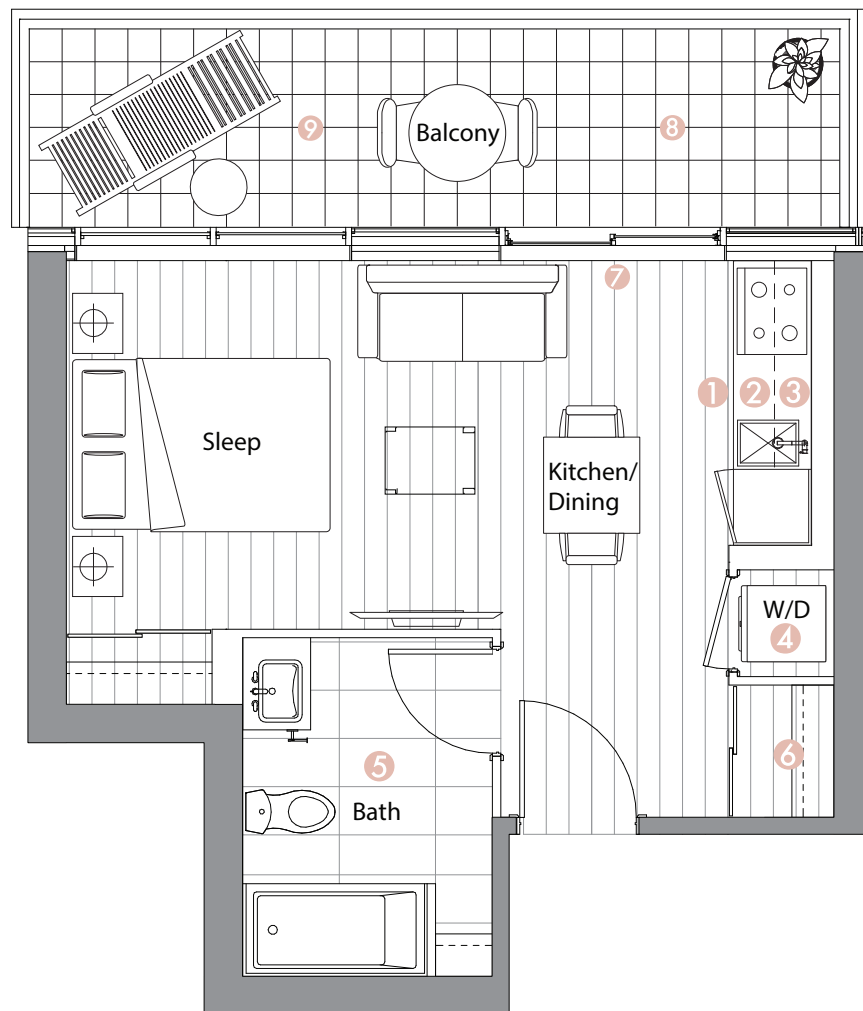

Exterior features

- ⑧ Radiant Ceiling Heaters
- ⑨ Composite Wood Decking