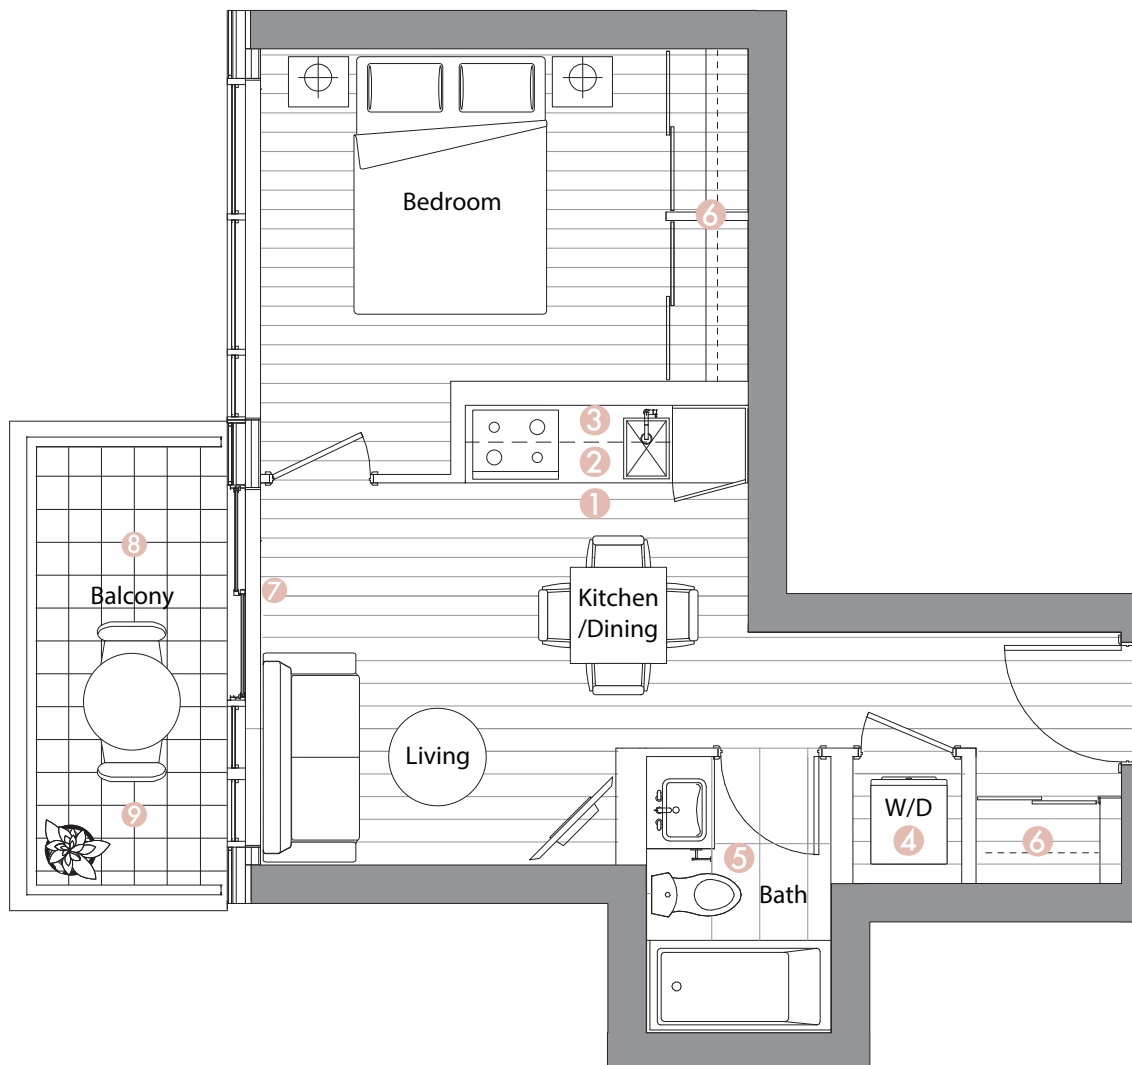

Exterior features

- ⑧ Radiant Ceiling Heaters
- ⑨ Composite Wood Decking

TORONTO
CONDO4U.ca

Suite 08 • Two Bedroom

Enclosed Area:
608 sq.ft.

Balcony Area:
60 sq.ft.

Total Area : 668 sq.ft.

Interior features

- ⑧ Radiant Ceiling Heaters
- ⑨ Composite Wood Decking

Suite 09 • One Bedroom

Enclosed Area:
470 sq.ft.

Balcony Area:
60 sq.ft.

Total Area : 530 sq.ft.

Interior features

- ① Miele Appliances
- ② Kitchen Storage Organizer
- ③ Blum Kitchen Hardware
- ④ Miele Washer/Dryer
- ⑤ Kohler/Grohe Bathroom Plumbing Fixtures
- ⑥ Closet Organizer System
- ⑦ Roller - Shades

Exterior features

- ⑧ Radiant Ceiling Heaters
- ⑨ Composite Wood Decking

Suite 10 • (6/F - 20/F)
One Bedroom + Den

Enclosed Area:
600 sq.ft.

Balcony Area:
60 sq.ft.

Total Area : 660 sq.ft.

Interior features