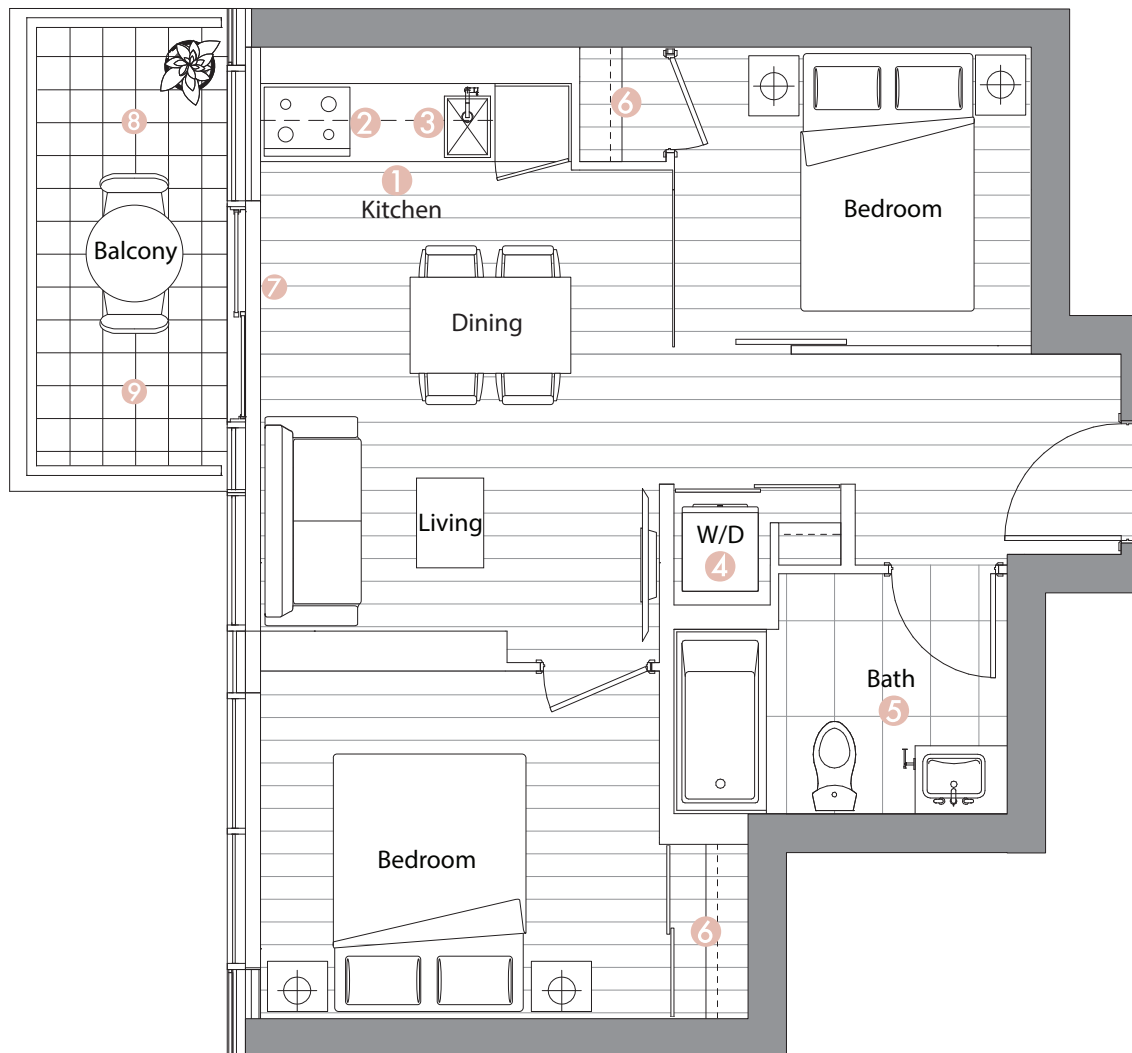

Exterior features

- ⑧ Radiant Ceiling Heaters
- ⑨ Composite Wood Decking

Suite 10 • (6/F - 20/F)
One Bedroom + Den

Enclosed Area:
600 sq.ft.

Balcony Area:
60 sq.ft.

Total Area : 660 sq.ft.

Interior features

- ⑧ Radiant Ceiling Heaters
- ⑨ Composite Wood Decking

Suite 10 • (21/F - 46/F)
Two Bedroom

Enclosed Area:
600 sq.ft.

Balcony Area:
60 sq.ft.

Total Area : 660 sq.ft.

Interior features

- ① Miele Appliances
- ② Kitchen Storage Organizer
- ③ Blum Kitchen Hardware
- ④ Miele Washer/Dryer
- ⑤ Kohler/Grohe Bathroom Plumbing Fixtures
- ⑥ Closet Organizer System
- ⑦ Roller - Shades

Exterior features

- ⑧ Radiant Ceiling Heaters
- ⑨ Composite Wood Decking

Suite 11 • (6/F - 10/F)
One Bedroom

Enclosed Area:
 525 sq.ft.

Balcony Area:
 60 sq.ft.

Total Area : 585 sq.ft.

Interior features

- ① Miele Appliances
- ② Kitchen Storage Organizer
- ③ Blum Kitchen Hardware
- ④ Miele Washer/Dryer
- ⑤ Kohler/Grohe Bathroom Plumbing Fixtures
- ⑥ Closet Organizer System
- ⑦ Roller - Shades

Exterior features

- ⑧ Radiant Ceiling Heaters
- ⑨ Composite Wood Decking

Suite 12 • (6/F - 10/F) Studio

Enclosed Area:
380 sq.ft.

Balcony Area:
110 sq.ft.

Total Area : 490 sq.ft.

Interior features

- ① Miele Appliances
- ② Kitchen Storage Organizer
- ③ Blum Kitchen Hardware
- ④ Miele Washer/Dryer
- ⑤ Kohler/Grohe Bathroom Plumbing Fixtures
- ⑥ Closet Organizer System
- ⑦ Roller - Shades