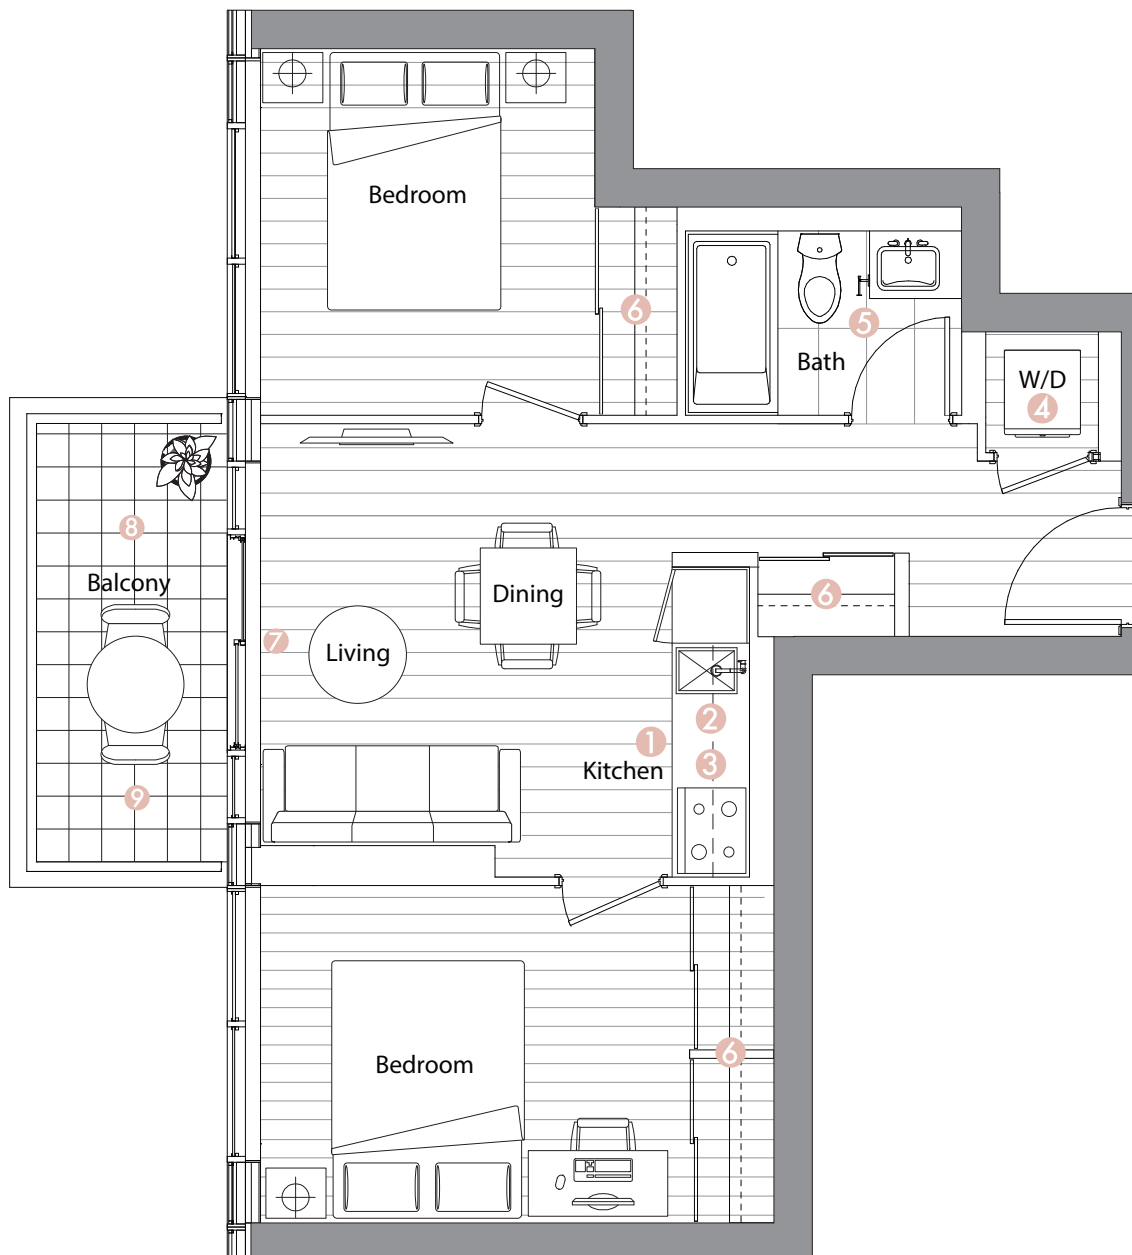

Exterior features

- 8 Radiant Ceiling Heaters
- 9 Composite Wood Decking

Suite 06 • Three Bedroom

Enclosed Area:
938 sq.ft.

Balcony Area:
177 sq.ft.

Total Area : 1115 sq.ft.

Interior features

- ① Miele Appliances
- ② Kitchen Storage Organizer
- ③ Blum Kitchen Hardware
- ④ Miele Washer/Dryer
- ⑤ Kohler/Grohe Bathroom Plumbing Fixtures
- ⑥ Closet Organizer System
- ⑦ Roller - Shades

Exterior features

- ⑧ Radiant Ceiling Heaters
- ⑨ Composite Wood Decking

Suite 07 • Two Bedroom

Enclosed Area:
638 sq.ft.

Balcony Area:
60 sq.ft.

Total Area : 698 sq.ft.

Interior features

- ① Miele Appliances
- ② Kitchen Storage Organizer
- ③ Blum Kitchen Hardware
- ④ Miele Washer/Dryer
- ⑤ Kohler/Grohe Bathroom Plumbing Fixtures
- ⑥ Closet Organizer System
- ⑦ Roller - Shades

Exterior features

- ⑧ Radiant Ceiling Heaters
- ⑨ Composite Wood Decking

TORONTO
CONDO4U.ca

Suite 08 • Two Bedroom

Enclosed Area:
608 sq.ft.

Balcony Area:
60 sq.ft.

Total Area : 668 sq.ft.

Interior features

- ⑧ Radiant Ceiling Heaters
- ⑨ Composite Wood Decking

Suite 09 • One Bedroom

Enclosed Area:
470 sq.ft.

Balcony Area:
60 sq.ft.

Total Area : 530 sq.ft.

Interior features

- ① Miele Appliances
- ② Kitchen Storage Organizer
- ③ Blum Kitchen Hardware
- ④ Miele Washer/Dryer
- ⑤ Kohler/Grohe Bathroom Plumbing Fixtures
- ⑥ Closet Organizer System
- ⑦ Roller - Shades