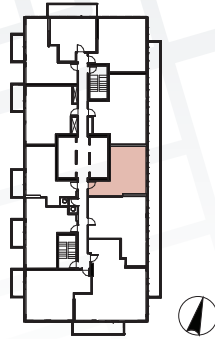

Suite 01 • Two Bedroom

Enclosed Area:
613 sq.ft.

Balcony Area:
72 sq.ft.

Total Area : 685 sq.ft.

Interior features

- ① Miele Appliances
- ② Kitchen Storage Organizer
- ③ Blum Kitchen Hardware
- ④ Miele Washer/Dryer
- ⑤ Kohler/Grohe Bathroom Plumbing Fixtures
- ⑥ Closet Organizer System
- ⑦ Roller - Shades

Exterior features

- ⑧ Radiant Ceiling Heaters
- ⑨ Composite Wood Decking

Suite 02 • Two Bedroom

Enclosed Area :
745sq.ft.

Balcony Area :
168 sq.ft.

Total Area : 913 sq.ft.

Interior features

- 1 Miele Appliances
- 2 Kitchen Storage Organizer
- 3 Blum Kitchen Hardware
- 4 Miele Washer/Dryer
- 5 Kohler/Grohe Bathroom Plumbing Fixtures
- 6 Closet Organizer System
- 7 Roller - Shades

Exterior features

- 8 Radiant Ceiling Heaters
- 9 Composite Wood Decking

Suite 03 • One Bedroom

Enclosed Area:
492sq.ft.

Balcony Area:
116 sq.ft.

Total Area : 608 sq.ft.

Interior features

- ① Miele Appliances
- ② Kitchen Storage Organizer
- ③ Blum Kitchen Hardware
- ④ Miele Washer/Dryer
- ⑤ Kohler/Grohe Bathroom Plumbing Fixtures
- ⑥ Closet Organizer System
- ⑦ Roller - Shades

Exterior features

- ⑧ Radiant Ceiling Heaters
- ⑨ Composite Wood Decking

Suite 05 • Two Bedroom

Enclosed Area:
700 sq.ft.

Balcony Area:
168 sq.ft.

Total Area : 868 sq.ft.

Interior features

- 1 Miele Appliances
- 2 Kitchen Storage Organizer
- 3 Blum Kitchen Hardware
- 4 Miele Washer/Dryer
- 5 Kohler/Grohe Bathroom Plumbing Fixtures
- 6 Closet Organizer System
- 7 Roller - Shades