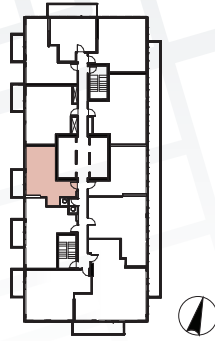

- ⑧ Radiant Ceiling Heaters
- ⑨ Composite Wood Decking

Suite 09 • One Bedroom

Enclosed Area:
470 sq.ft.

Balcony Area:
60 sq.ft.

Total Area : 530 sq.ft.

Interior features

- ① Miele Appliances
- ② Kitchen Storage Organizer
- ③ Blum Kitchen Hardware
- ④ Miele Washer/Dryer
- ⑤ Kohler/Grohe Bathroom Plumbing Fixtures
- ⑥ Closet Organizer System
- ⑦ Roller - Shades