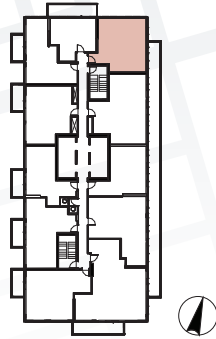

Suite 01 • Two Bedroom

Enclosed Area:
613 sq.ft.

Balcony Area:
72 sq.ft.

Total Area : 685 sq.ft.

Interior features

- ① Miele Appliances
- ② Kitchen Storage Organizer
- ③ Blum Kitchen Hardware
- ④ Miele Washer/Dryer
- ⑤ Kohler/Grohe Bathroom Plumbing Fixtures
- ⑥ Closet Organizer System
- ⑦ Roller - Shades

Exterior features

- ⑧ Radiant Ceiling Heaters
- ⑨ Composite Wood Decking

Suite 02 • Two Bedroom

Enclosed Area :
745sq.ft.

Balcony Area :
168 sq.ft.

Total Area : 913 sq.ft.

Interior features

- 1 Miele Appliances
- 2 Kitchen Storage Organizer
- 3 Blum Kitchen Hardware
- 4 Miele Washer/Dryer
- 5 Kohler/Grohe Bathroom Plumbing Fixtures
- 6 Closet Organizer System
- 7 Roller - Shades

Exterior features

- 8 Radiant Ceiling Heaters
- 9 Composite Wood Decking

Suite 03 • One Bedroom

Enclosed Area:
492sq.ft.

Balcony Area:
116 sq.ft.

Total Area : 608 sq.ft.

Interior features

- ① Miele Appliances
- ② Kitchen Storage Organizer
- ③ Blum Kitchen Hardware
- ④ Miele Washer/Dryer
- ⑤ Kohler/Grohe Bathroom Plumbing Fixtures
- ⑥ Closet Organizer System
- ⑦ Roller - Shades