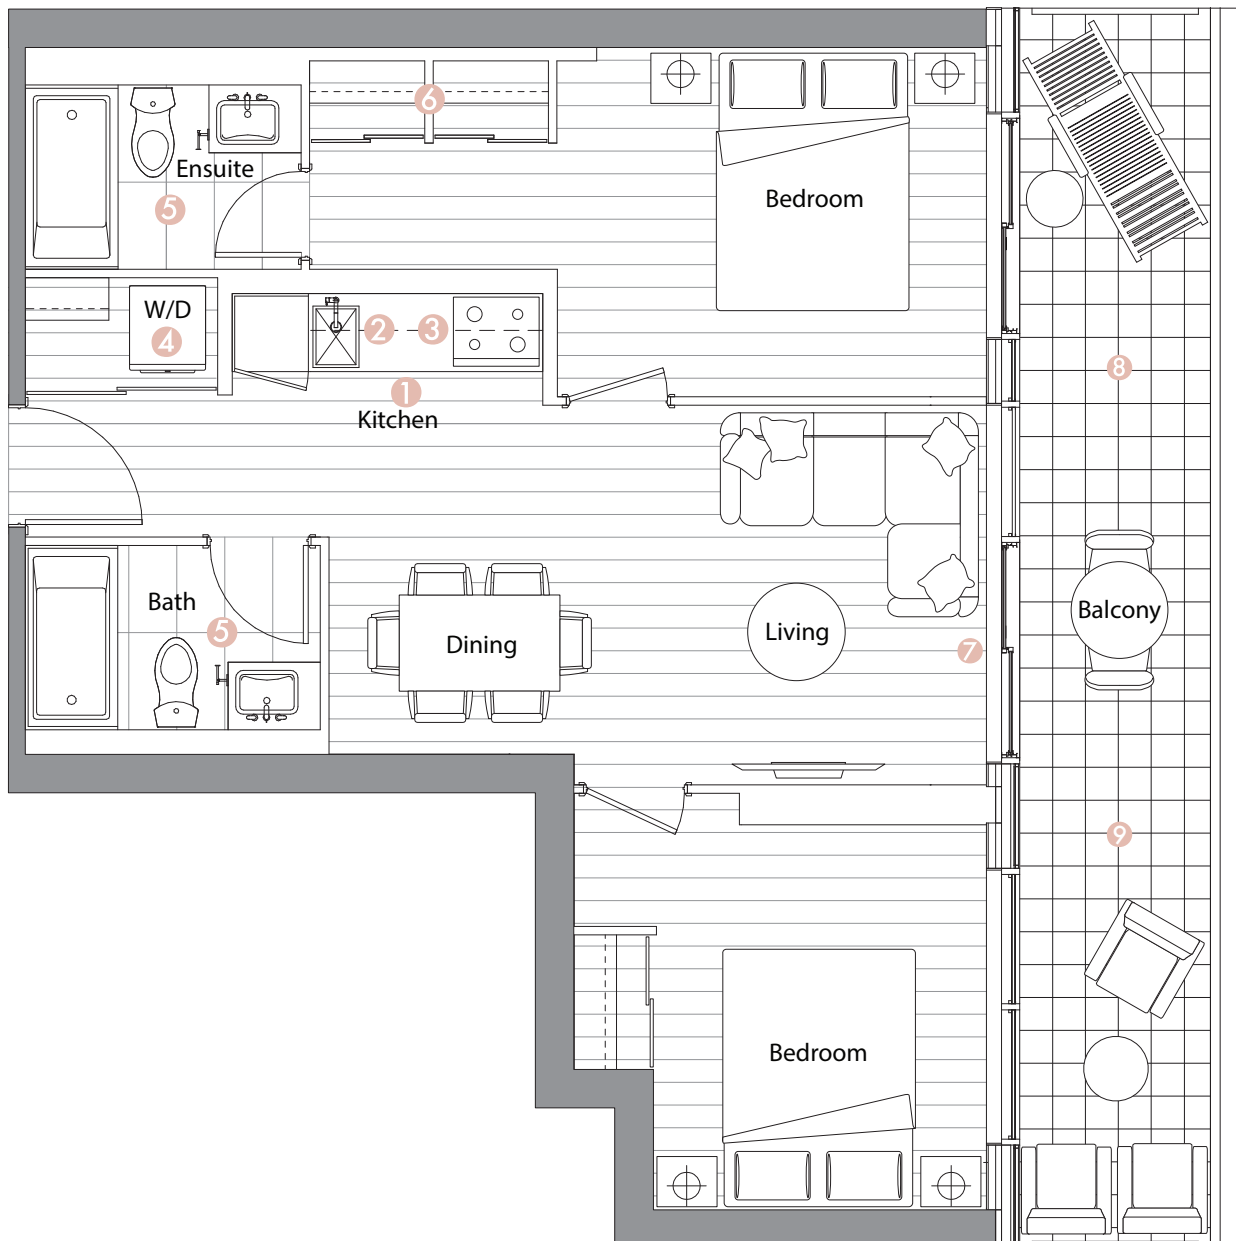

Exterior features

- 8 Radiant Ceiling Heaters
- 9 Composite Wood Decking

Suite 03 • One Bedroom

Enclosed Area:
492sq.ft.

Balcony Area:
116 sq.ft.

Total Area : 608 sq.ft.

Interior features

- ① Miele Appliances
- ② Kitchen Storage Organizer
- ③ Blum Kitchen Hardware
- ④ Miele Washer/Dryer
- ⑤ Kohler/Grohe Bathroom Plumbing Fixtures
- ⑥ Closet Organizer System
- ⑦ Roller - Shades

Exterior features

- ⑧ Radiant Ceiling Heaters
- ⑨ Composite Wood Decking

Suite 05 • Two Bedroom

Enclosed Area:
700 sq.ft.

Balcony Area:
168 sq.ft.

Total Area : 868 sq.ft.

Interior features

- 1 Miele Appliances
- 2 Kitchen Storage Organizer
- 3 Blum Kitchen Hardware
- 4 Miele Washer/Dryer
- 5 Kohler/Grohe Bathroom Plumbing Fixtures
- 6 Closet Organizer System
- 7 Roller - Shades

Exterior features

- 8 Radiant Ceiling Heaters
- 9 Composite Wood Decking

Suite 06 • Three Bedroom

Enclosed Area:
938 sq.ft.

Balcony Area:
177 sq.ft.

Total Area : 1115 sq.ft.

Interior features

- ① Miele Appliances
- ② Kitchen Storage Organizer
- ③ Blum Kitchen Hardware
- ④ Miele Washer/Dryer
- ⑤ Kohler/Grohe Bathroom Plumbing Fixtures
- ⑥ Closet Organizer System
- ⑦ Roller - Shades

Exterior features

- ⑧ Radiant Ceiling Heaters
- ⑨ Composite Wood Decking

Suite 07 • Two Bedroom

Enclosed Area:
638 sq.ft.

Balcony Area:
60 sq.ft.

Total Area : 698 sq.ft.

Interior features

- ① Miele Appliances
- ② Kitchen Storage Organizer
- ③ Blum Kitchen Hardware
- ④ Miele Washer/Dryer
- ⑤ Kohler/Grohe Bathroom Plumbing Fixtures
- ⑥ Closet Organizer System
- ⑦ Roller - Shades