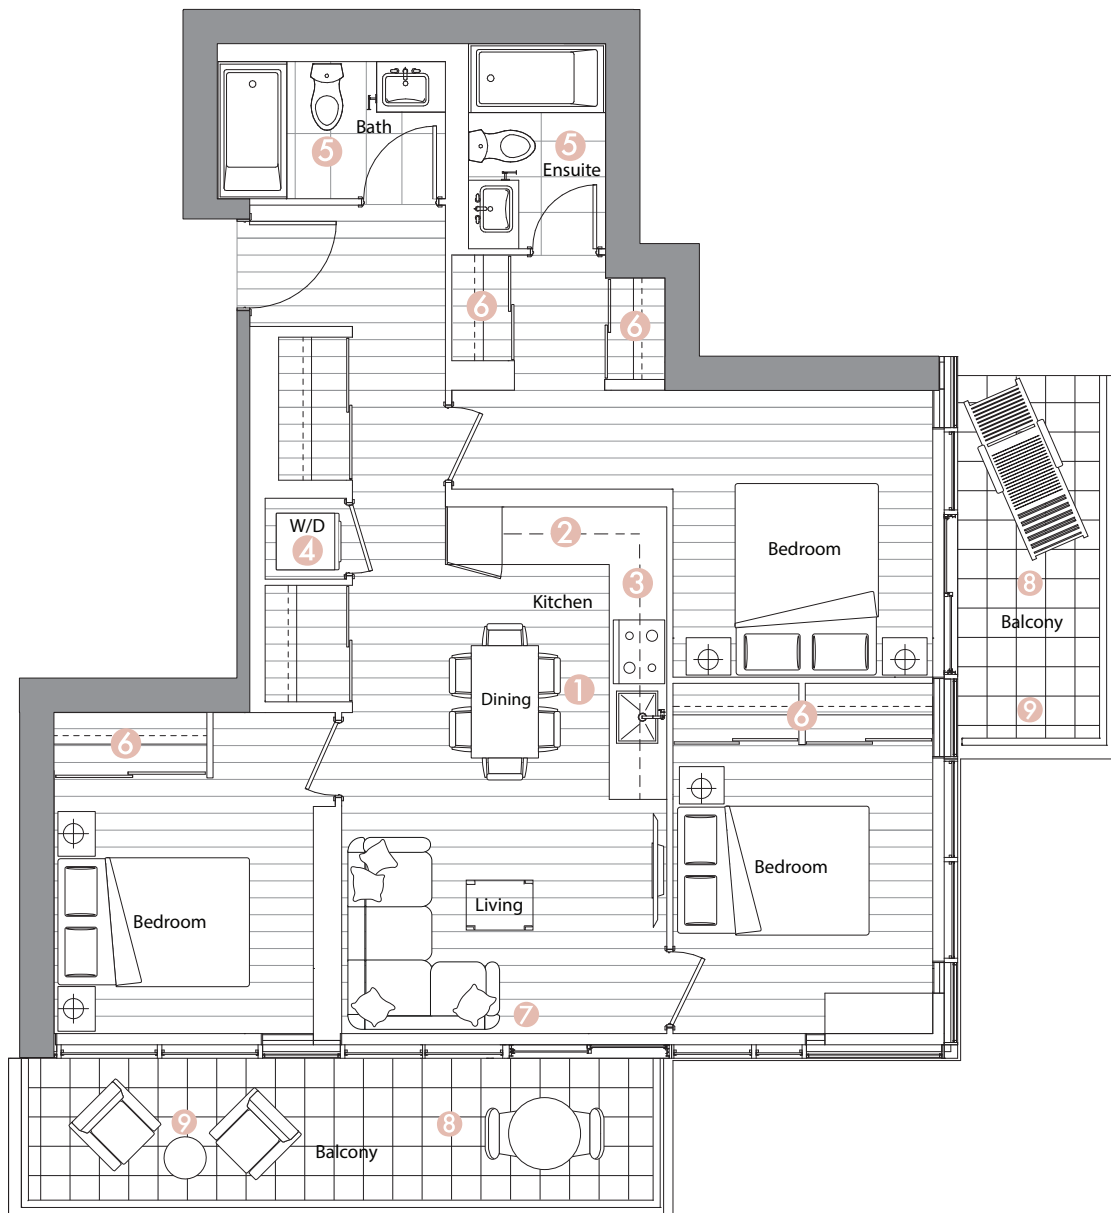

Exterior features

- ⑧ Radiant Ceiling Heaters
- ⑨ Composite Wood Decking

Suite 05 • Two Bedroom

Enclosed Area:
700 sq.ft.

Balcony Area:
168 sq.ft.

Total Area : 868 sq.ft.

Interior features

- 1 Miele Appliances
- 2 Kitchen Storage Organizer
- 3 Blum Kitchen Hardware
- 4 Miele Washer/Dryer
- 5 Kohler/Grohe Bathroom Plumbing Fixtures
- 6 Closet Organizer System
- 7 Roller - Shades

Exterior features

- 8 Radiant Ceiling Heaters
- 9 Composite Wood Decking

Suite 06 • Three Bedroom

Enclosed Area:
938 sq.ft.

Balcony Area:
177 sq.ft.

Total Area : 1115 sq.ft.

Interior features

- ① Miele Appliances
- ② Kitchen Storage Organizer
- ③ Blum Kitchen Hardware
- ④ Miele Washer/Dryer
- ⑤ Kohler/Grohe Bathroom Plumbing Fixtures
- ⑥ Closet Organizer System
- ⑦ Roller - Shades

Exterior features

- ⑧ Radiant Ceiling Heaters
- ⑨ Composite Wood Decking

Suite 07 • Two Bedroom

Enclosed Area:
638 sq.ft.

Balcony Area:
60 sq.ft.

Total Area : 698 sq.ft.

Interior features

- ① Miele Appliances
- ② Kitchen Storage Organizer
- ③ Blum Kitchen Hardware
- ④ Miele Washer/Dryer
- ⑤ Kohler/Grohe Bathroom Plumbing Fixtures
- ⑥ Closet Organizer System
- ⑦ Roller - Shades

Exterior features

- ⑧ Radiant Ceiling Heaters
- ⑨ Composite Wood Decking

TORONTO
CONDO4U.ca

Suite 08 • Two Bedroom

Enclosed Area:
608 sq.ft.

Balcony Area:
60 sq.ft.

Total Area : 668 sq.ft.

Interior features