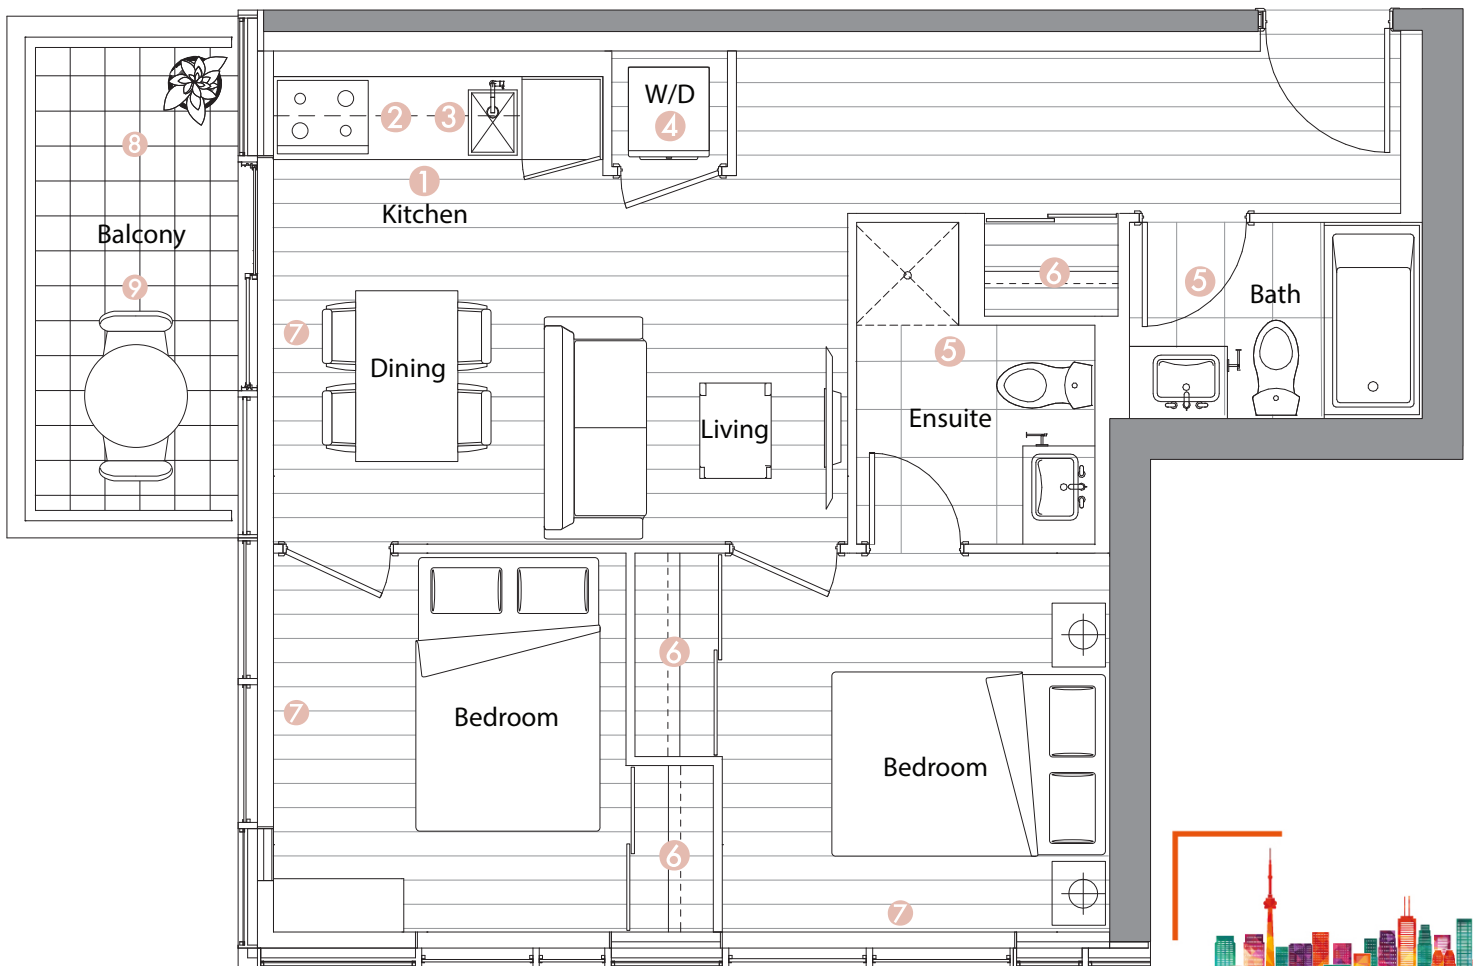

Exterior features

- ⑧ Radiant Ceiling Heaters
- ⑨ Composite Wood Decking

Suite 05 • Two Bedroom

Enclosed Area:
700 sq.ft.

Balcony Area:
168 sq.ft.

Total Area : 868 sq.ft.

Interior features

- 1 Miele Appliances
- 2 Kitchen Storage Organizer
- 3 Blum Kitchen Hardware
- 4 Miele Washer/Dryer
- 5 Kohler/Grohe Bathroom Plumbing Fixtures
- 6 Closet Organizer System
- 7 Roller - Shades

Exterior features

- 8 Radiant Ceiling Heaters
- 9 Composite Wood Decking

Suite 06 • Three Bedroom

Enclosed Area:
938 sq.ft.

Balcony Area:
177 sq.ft.

Total Area : 1115 sq.ft.

Interior features

- ① Miele Appliances
- ② Kitchen Storage Organizer
- ③ Blum Kitchen Hardware
- ④ Miele Washer/Dryer
- ⑤ Kohler/Grohe Bathroom Plumbing Fixtures
- ⑥ Closet Organizer System
- ⑦ Roller - Shades

Exterior features

- ⑧ Radiant Ceiling Heaters
- ⑨ Composite Wood Decking

Suite 07 • Two Bedroom

Enclosed Area:
638 sq.ft.

Balcony Area:
60 sq.ft.

Total Area : 698 sq.ft.

Interior features

- ① Miele Appliances
- ② Kitchen Storage Organizer
- ③ Blum Kitchen Hardware
- ④ Miele Washer/Dryer
- ⑤ Kohler/Grohe Bathroom Plumbing Fixtures
- ⑥ Closet Organizer System
- ⑦ Roller - Shades

Exterior features

- ⑧ Radiant Ceiling Heaters
- ⑨ Composite Wood Decking

TORONTO
CONDO4U.ca

Suite 08 • Two Bedroom

Enclosed Area:
608 sq.ft.

Balcony Area:
60 sq.ft.

Total Area : 668 sq.ft.

Interior features