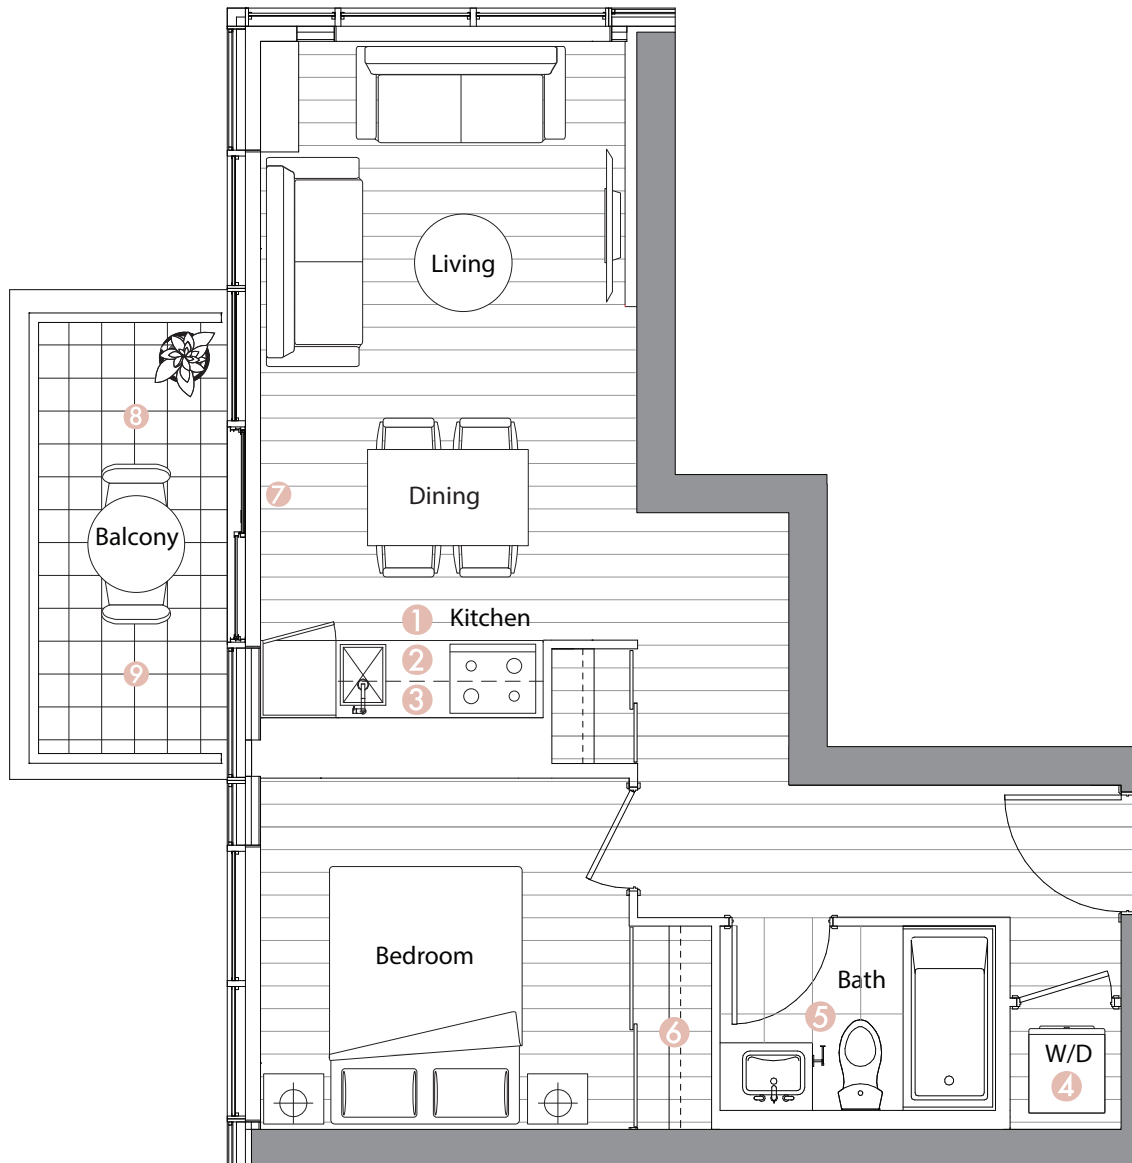

Exterior features

- 8 Radiant Ceiling Heaters
- 9 Composite Wood Decking

Suite 03 • One Bedroom

Enclosed Area:
492sq.ft.

Balcony Area:
116 sq.ft.

Total Area : 608 sq.ft.

Interior features

- ① Miele Appliances
- ② Kitchen Storage Organizer
- ③ Blum Kitchen Hardware
- ④ Miele Washer/Dryer
- ⑤ Kohler/Grohe Bathroom Plumbing Fixtures
- ⑥ Closet Organizer System
- ⑦ Roller - Shades

- ⑧ Radiant Ceiling Heaters
- ⑨ Composite Wood Decking

Suite 10 • (21/F - 46/F)
Two Bedroom

Enclosed Area:
600 sq.ft.

Balcony Area:
60 sq.ft.

Total Area : 660 sq.ft.

Interior features

- ① Miele Appliances
- ② Kitchen Storage Organizer
- ③ Blum Kitchen Hardware
- ④ Miele Washer/Dryer
- ⑤ Kohler/Grohe Bathroom Plumbing Fixtures
- ⑥ Closet Organizer System
- ⑦ Roller - Shades

Exterior features

- ⑧ Radiant Ceiling Heaters
- ⑨ Composite Wood Decking

Suite 11 • (6/F - 10/F)
One Bedroom

Enclosed Area:
 525 sq.ft.

Balcony Area:
 60 sq.ft.

Total Area : 585 sq.ft.

Interior features

- ① Miele Appliances
- ② Kitchen Storage Organizer
- ③ Blum Kitchen Hardware
- ④ Miele Washer/Dryer
- ⑤ Kohler/Grohe Bathroom Plumbing Fixtures
- ⑥ Closet Organizer System
- ⑦ Roller - Shades

Exterior features

- ⑧ Radiant Ceiling Heaters
- ⑨ Composite Wood Decking

Suite 12 • (6/F - 10/F) Studio

Enclosed Area:
380 sq.ft.

Balcony Area:
110 sq.ft.

Total Area : 490 sq.ft.

Interior features

- ① Miele Appliances
- ② Kitchen Storage Organizer
- ③ Blum Kitchen Hardware
- ④ Miele Washer/Dryer
- ⑤ Kohler/Grohe Bathroom Plumbing Fixtures
- ⑥ Closet Organizer System
- ⑦ Roller - Shades