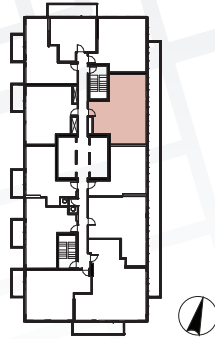

Suite 01 • Two Bedroom

Enclosed Area:
613 sq.ft.

Balcony Area:
72 sq.ft.

Total Area : 685 sq.ft.

Interior features

- ① Miele Appliances
- ② Kitchen Storage Organizer
- ③ Blum Kitchen Hardware
- ④ Miele Washer/Dryer
- ⑤ Kohler/Grohe Bathroom Plumbing Fixtures
- ⑥ Closet Organizer System
- ⑦ Roller - Shades

Exterior features

- ⑧ Radiant Ceiling Heaters
- ⑨ Composite Wood Decking

Suite 02 • Two Bedroom

Enclosed Area :
745sq.ft.

Balcony Area :
168 sq.ft.

Total Area : 913 sq.ft.

Interior features

- 1 Miele Appliances
- 2 Kitchen Storage Organizer
- 3 Blum Kitchen Hardware
- 4 Miele Washer/Dryer
- 5 Kohler/Grohe Bathroom Plumbing Fixtures
- 6 Closet Organizer System
- 7 Roller - Shades

Exterior features

- 8 Radiant Ceiling Heaters
- 9 Composite Wood Decking

Suite 03 • One Bedroom

Enclosed Area:
492sq.ft.

Balcony Area:
116 sq.ft.

Total Area : 608 sq.ft.

Interior features

- ① Miele Appliances
- ② Kitchen Storage Organizer
- ③ Blum Kitchen Hardware
- ④ Miele Washer/Dryer
- ⑤ Kohler/Grohe Bathroom Plumbing Fixtures
- ⑥ Closet Organizer System
- ⑦ Roller - Shades