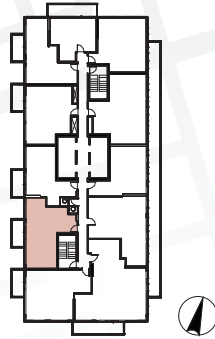

Exterior features

- ⑧ Radiant Ceiling Heaters
- ⑨ Composite Wood Decking

TORONTO
CONDO4U.ca

Suite 08 • Two Bedroom

Enclosed Area:
608 sq.ft.

Balcony Area:
60 sq.ft.

Total Area : 668 sq.ft.

Interior features