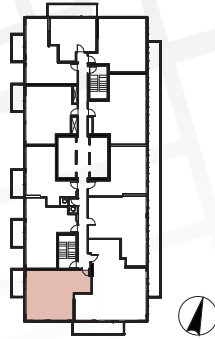

Exterior features

- ⑧ Radiant Ceiling Heaters
- ⑨ Composite Wood Decking

Suite 07 • Two Bedroom

Enclosed Area:
638 sq.ft.

Balcony Area:
60 sq.ft.

Total Area : 698 sq.ft.

Interior features

- ① Miele Appliances
- ② Kitchen Storage Organizer
- ③ Blum Kitchen Hardware
- ④ Miele Washer/Dryer
- ⑤ Kohler/Grohe Bathroom Plumbing Fixtures
- ⑥ Closet Organizer System
- ⑦ Roller - Shades