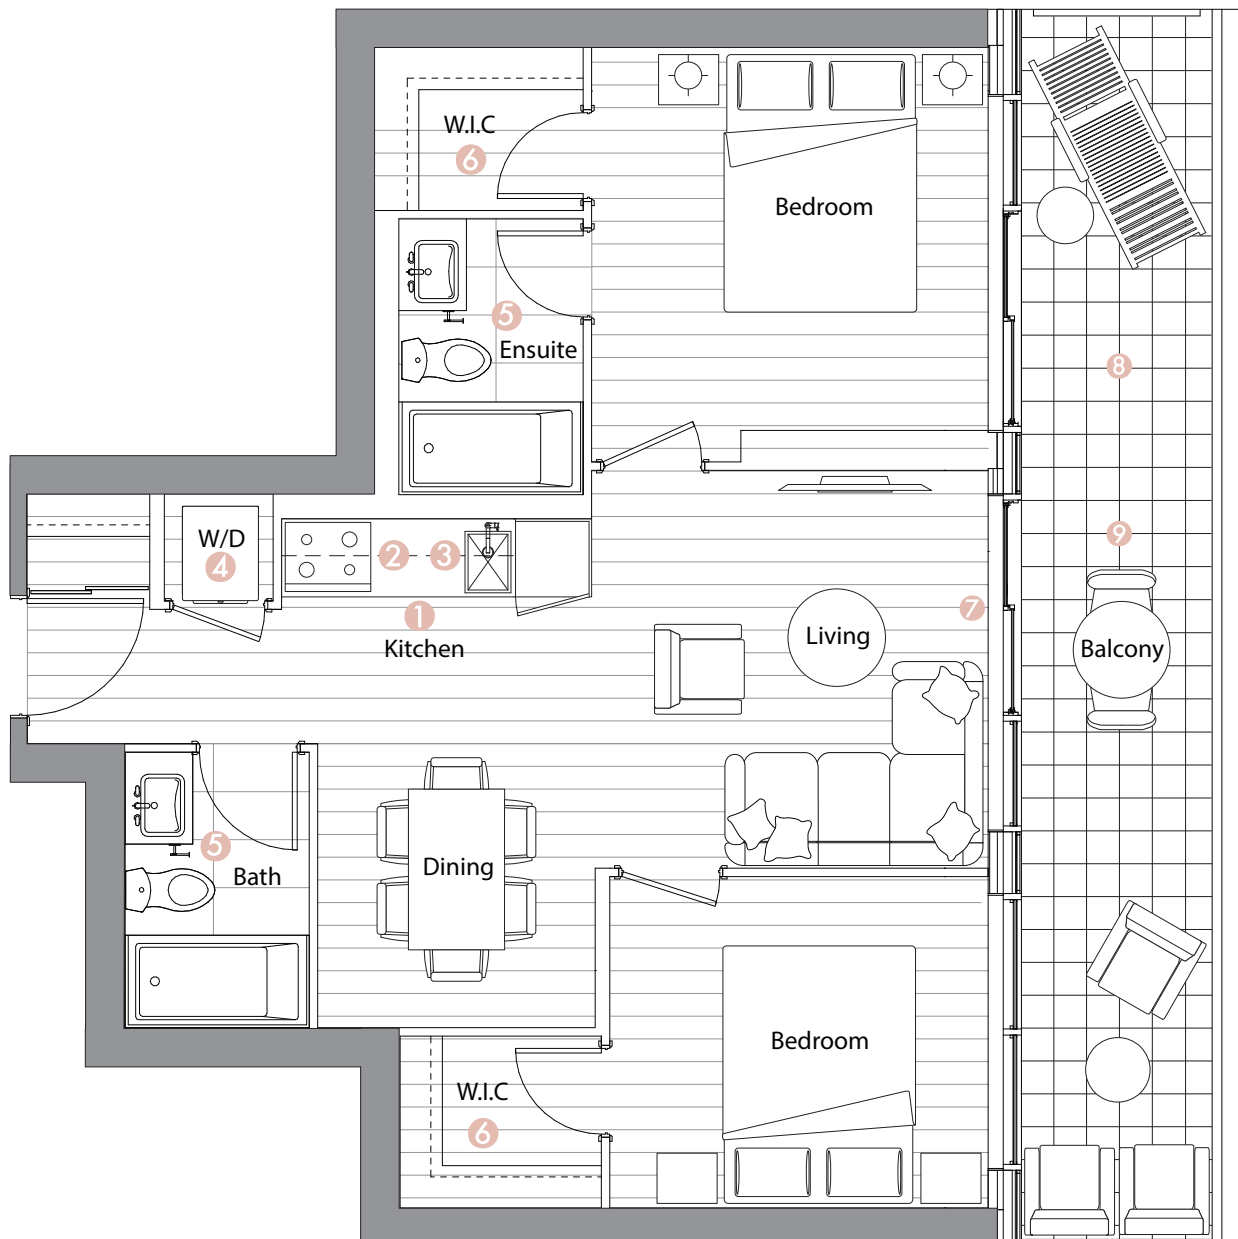

Suite 01 • Two Bedroom

Enclosed Area:
613 sq.ft.

Balcony Area:
72 sq.ft.

Total Area : 685 sq.ft.

Interior features

- ① Miele Appliances
- ② Kitchen Storage Organizer
- ③ Blum Kitchen Hardware
- ④ Miele Washer/Dryer
- ⑤ Kohler/Grohe Bathroom Plumbing Fixtures
- ⑥ Closet Organizer System
- ⑦ Roller - Shades

Exterior features

- ⑧ Radiant Ceiling Heaters
- ⑨ Composite Wood Decking

Suite 02 • Two Bedroom

Enclosed Area :
745sq.ft.

Balcony Area :
168 sq.ft.

Total Area : 913 sq.ft.

Interior features

- 1 Miele Appliances
- 2 Kitchen Storage Organizer
- 3 Blum Kitchen Hardware
- 4 Miele Washer/Dryer
- 5 Kohler/Grohe Bathroom Plumbing Fixtures
- 6 Closet Organizer System
- 7 Roller - Shades

Exterior features

- 8 Radiant Ceiling Heaters
- 9 Composite Wood Decking

Suite 03 • One Bedroom

Enclosed Area:
492sq.ft.

Balcony Area:
116 sq.ft.

Total Area : 608 sq.ft.

Interior features

- ① Miele Appliances
- ② Kitchen Storage Organizer
- ③ Blum Kitchen Hardware
- ④ Miele Washer/Dryer
- ⑤ Kohler/Grohe Bathroom Plumbing Fixtures
- ⑥ Closet Organizer System
- ⑦ Roller - Shades

Exterior features

- ⑧ Radiant Ceiling Heaters
- ⑨ Composite Wood Decking

Suite 05 • Two Bedroom

Enclosed Area:
700 sq.ft.

Balcony Area:
168 sq.ft.

Total Area : 868 sq.ft.

Interior features

- 1 Miele Appliances
- 2 Kitchen Storage Organizer
- 3 Blum Kitchen Hardware
- 4 Miele Washer/Dryer
- 5 Kohler/Grohe Bathroom Plumbing Fixtures
- 6 Closet Organizer System
- 7 Roller - Shades