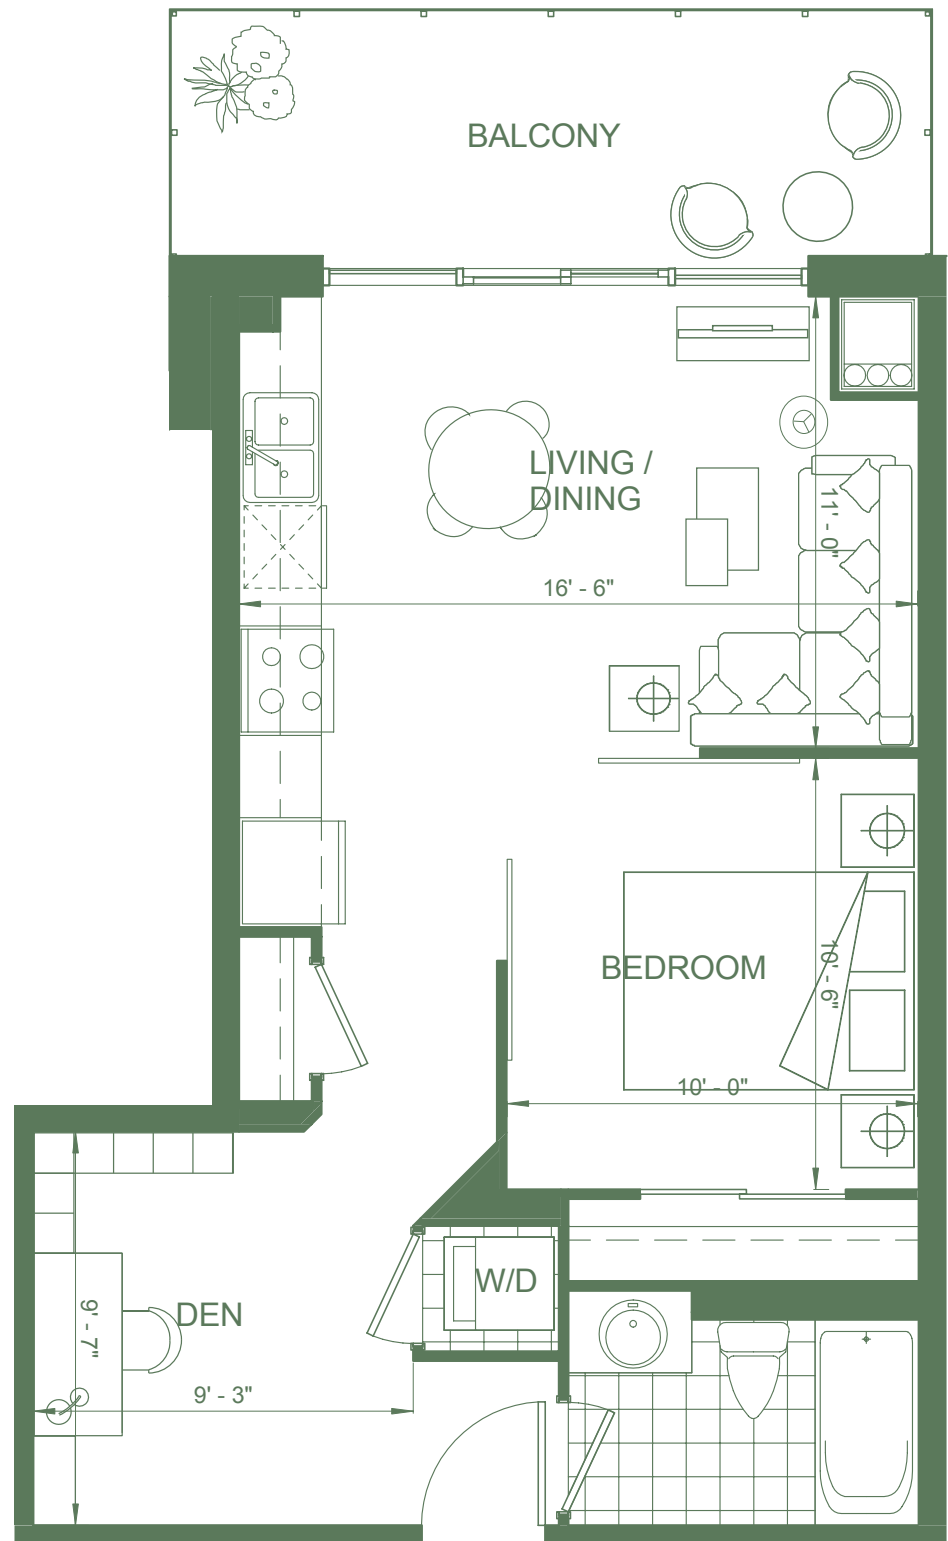

Violet

1 Bedroom + Den

Suite 600 sq.ft.

Balcony 99 sq.ft.

Total 699 sq.ft.

Floor 1

Developer:

General Contractor:

Plans and specifications are subject to change without notice. Actual usable floor space may vary from stated floor area. Illustrations are artist's concept only and may show optional features not included in base price. See sales representative for further information. E & O.E.