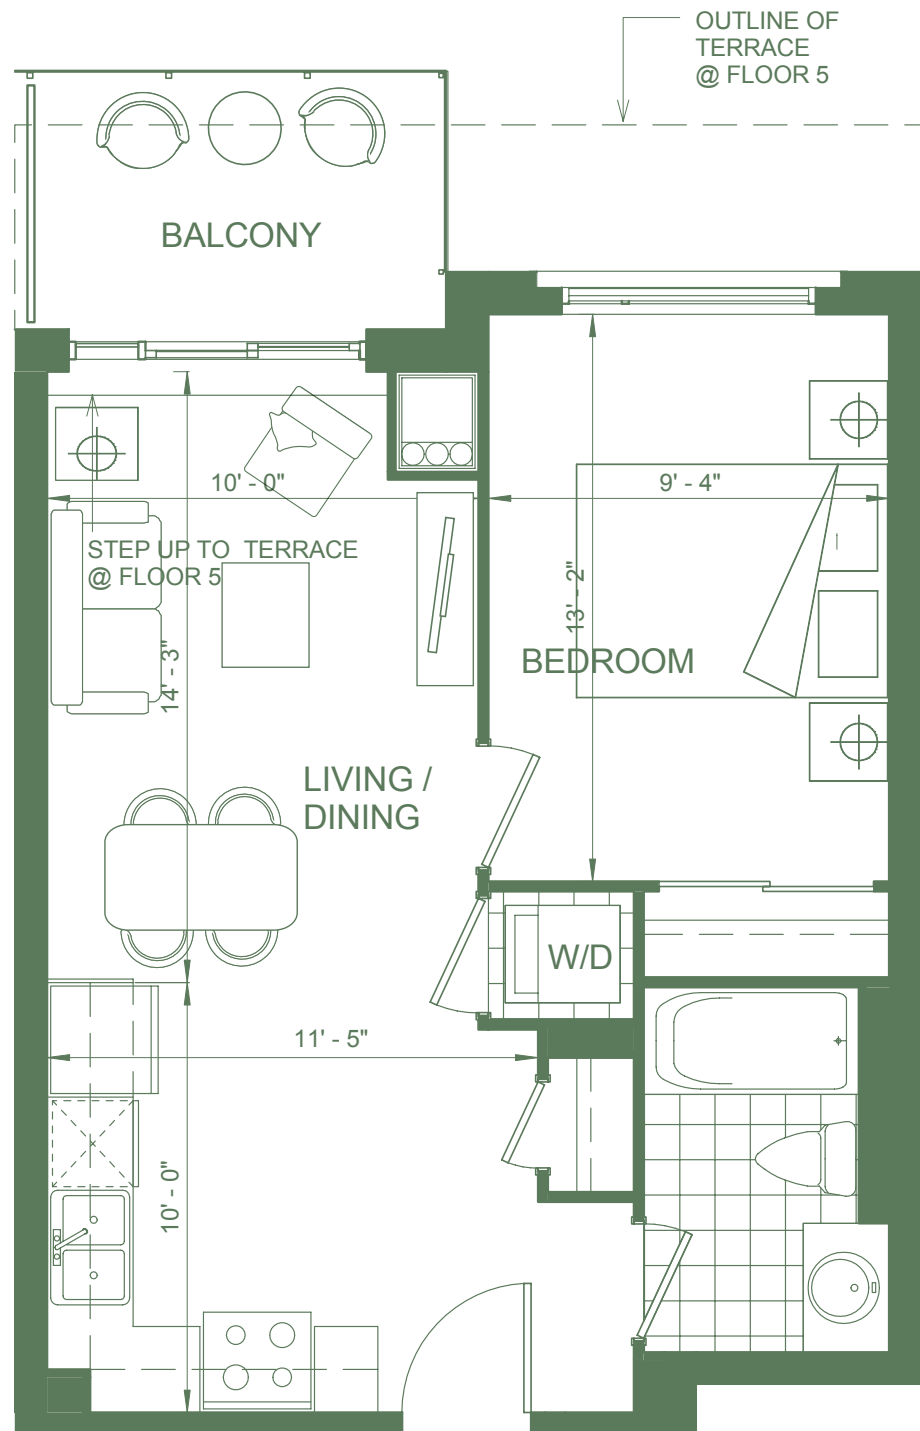

Tulip

1 Bedroom

Suite 528 sq.ft.

Balcony 50 sq.ft.

Total 578 sq.ft.

Floor 6-7

Floor 5

Developer:

General Contractor:

Plans and specifications are subject to change without notice. Actual usable floor space may vary from stated floor area. Illustrations are artist's concept only and may show optional features not included in base price. See sales representative for further information. E & O.E.