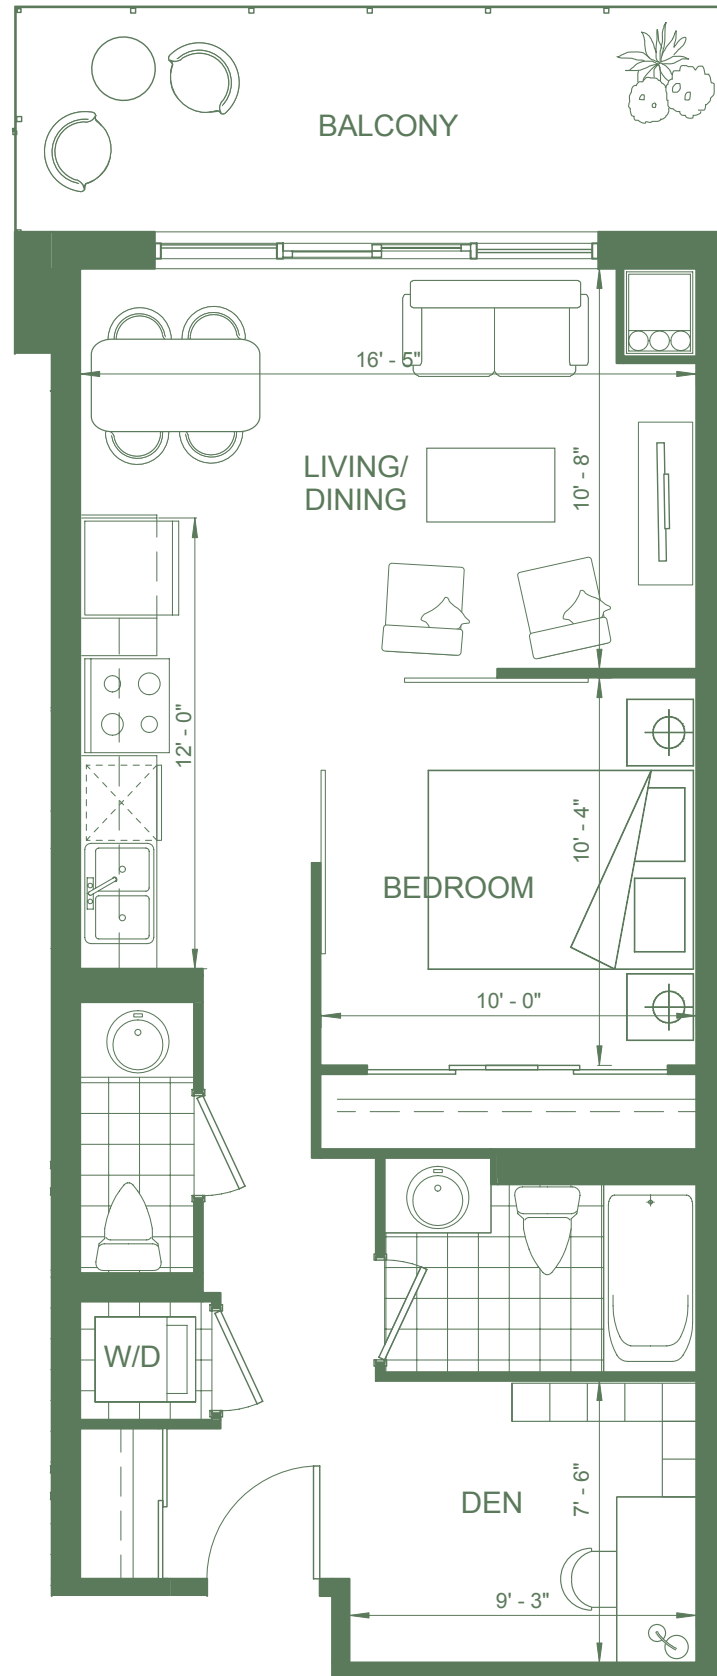

Mimosa

1 Bedroom + Den

Suite 650 sq.ft.

Balcony 102 sq.ft.

Total 752 sq.ft.

Floor 3

Floor 2

Developer:

General Contractor:

Plans and specifications are subject to change without notice. Actual usable floor space may vary from stated floor area. Illustrations are artist's concept only and may show optional features not included in base price. See sales representative for further information. E & O.E.