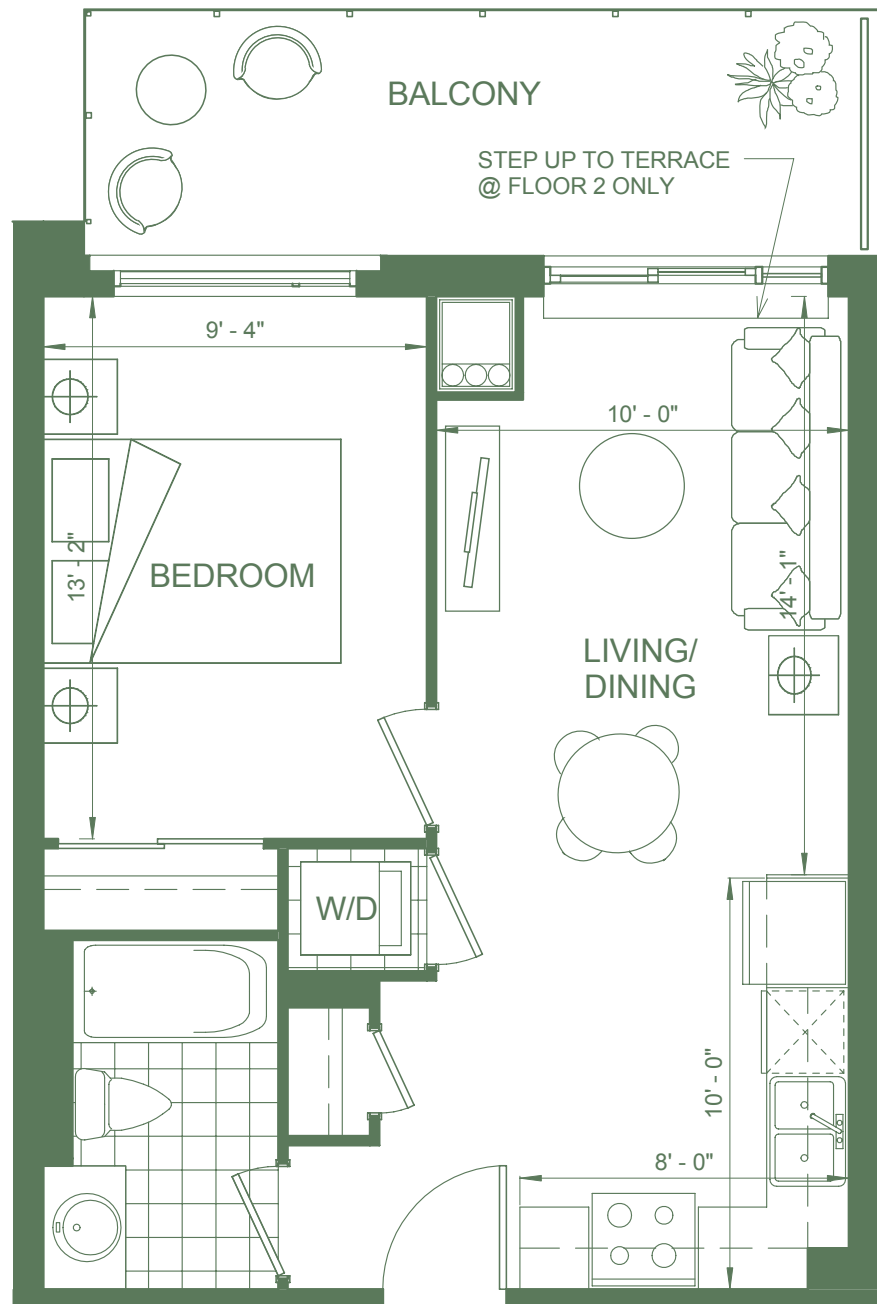

Lily

1 Bedroom

Suite 520 sq.ft.

Balcony 102 sq.ft.

Total 622 sq.ft.

Developer:

General Contractor:

Plans and specifications are subject to change without notice. Actual usable floor space may vary from stated floor area. Illustrations are artist's concept only and may show optional features not included in base price. See sales representative for further information. E & O.E.