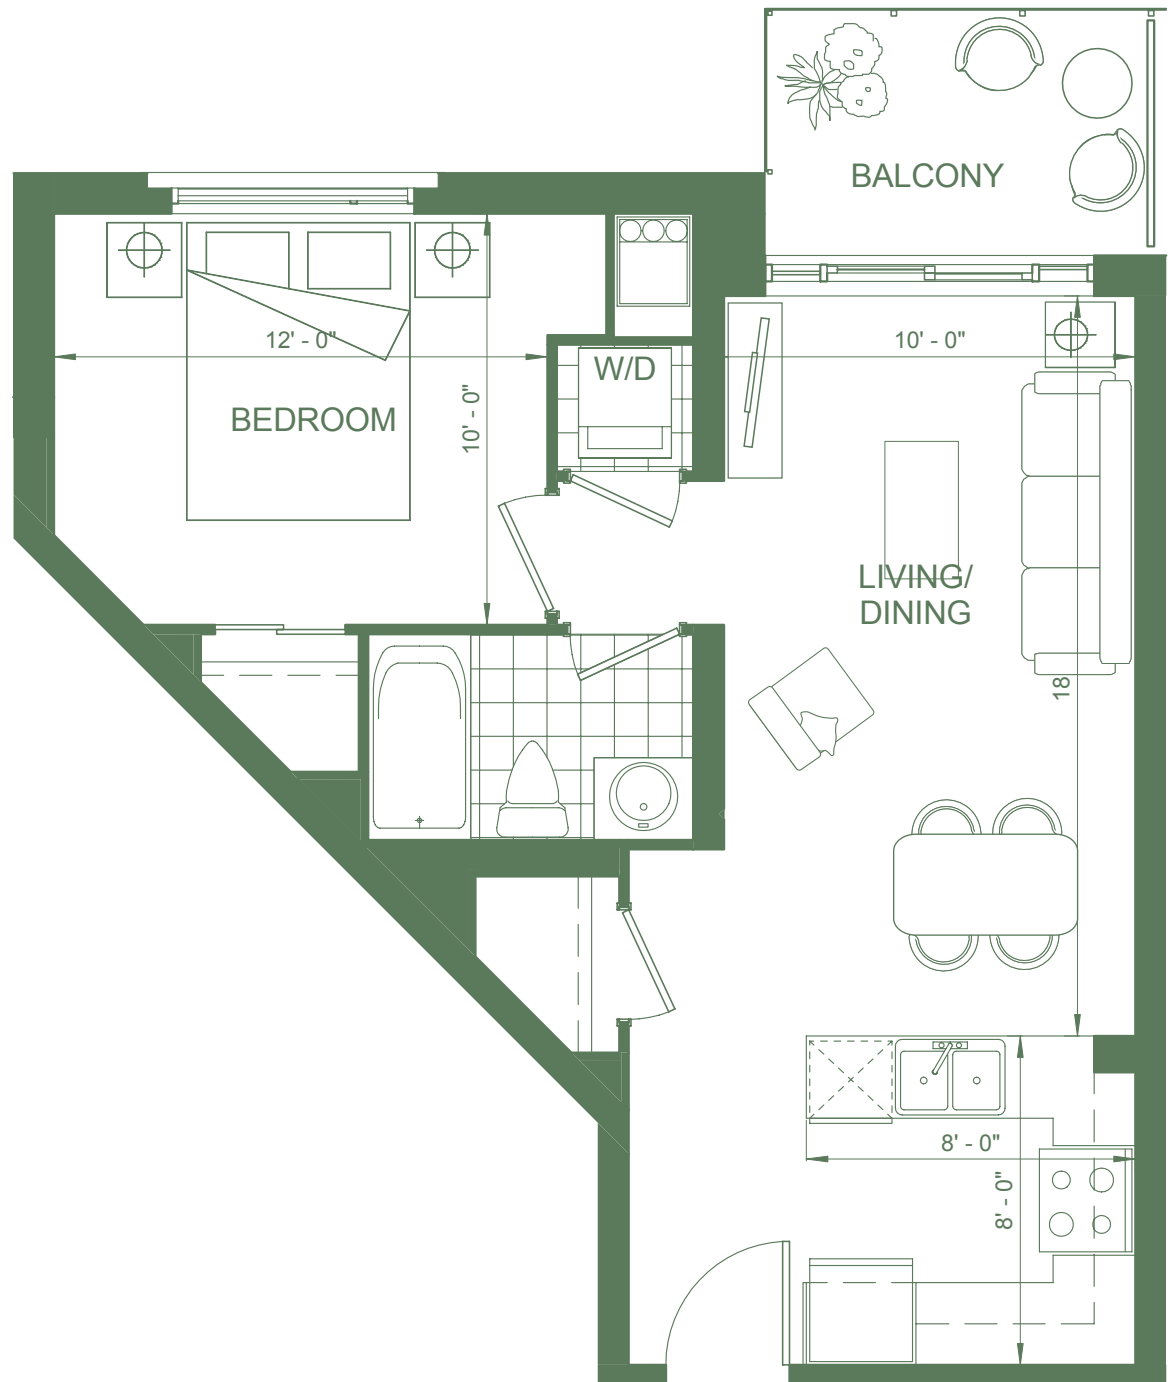

# Jasmine

1 Bedroom

Suite 598 sq.ft.

Balcony 50 sq.ft.

Total 648 sq.ft.

Floor 3

Floor 8-9

Floor 2

Floor 6-7

Floor 1

Floor 5

Developer:

General Contractor:

Plans and specifications are subject to change without notice. Actual usable floor space may vary from stated floor area. Illustrations are artist's concept only and may show optional features not included in base price. See sales representative for further information. E & O.E.