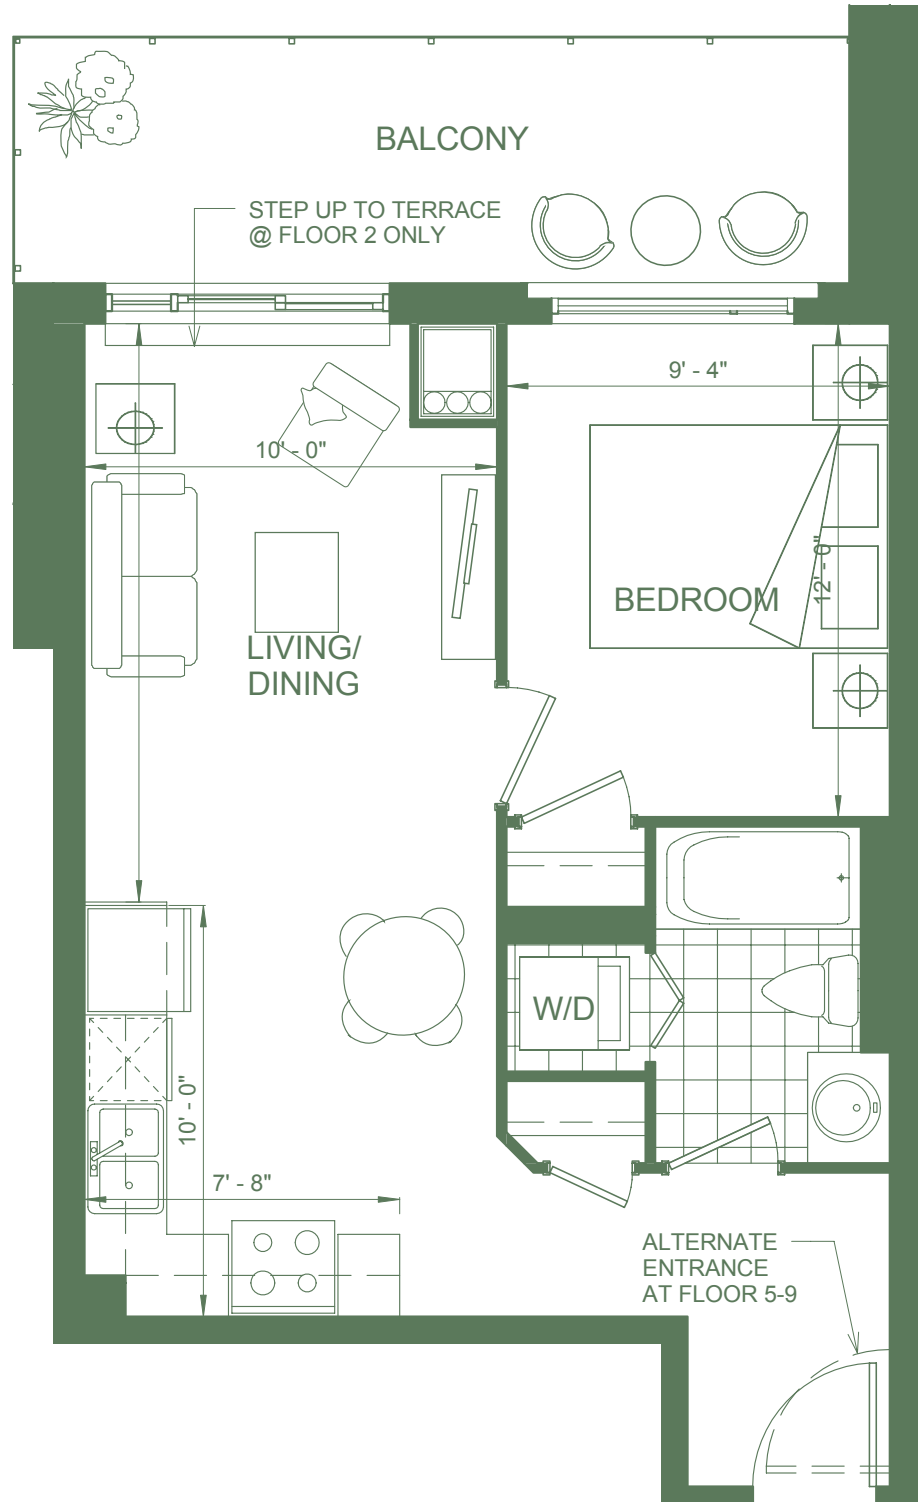

Iris

1 Bedroom

Suite 563 sq.ft.

Balcony 108 sq.ft.

Total 671 sq.ft.

Plans and specifications are subject to change without notice. Actual usable floor space may vary from stated floor area. Illustrations are artist's concept only and may show optional features not included in base price. See sales representative for further information. E & O.E.