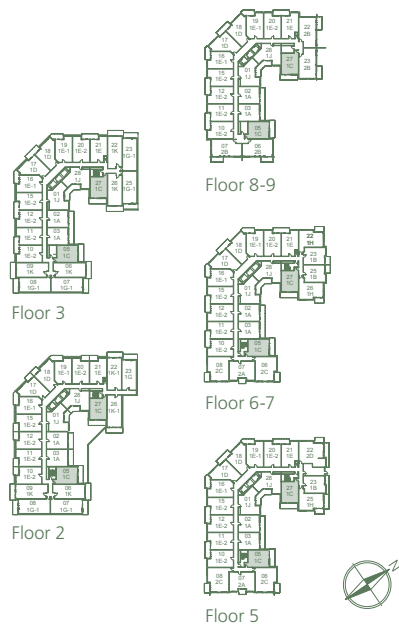

Iris

1 Bedroom

Suite 563 sq.ft.

Balcony 108 sq.ft.

Total 671 sq.ft.

Plans and specifications are subject to change without notice. Actual usable floor space may vary from stated floor area. Illustrations are artist's concept only and may show optional features not included in base price. See sales representative for further information. E & O.E.