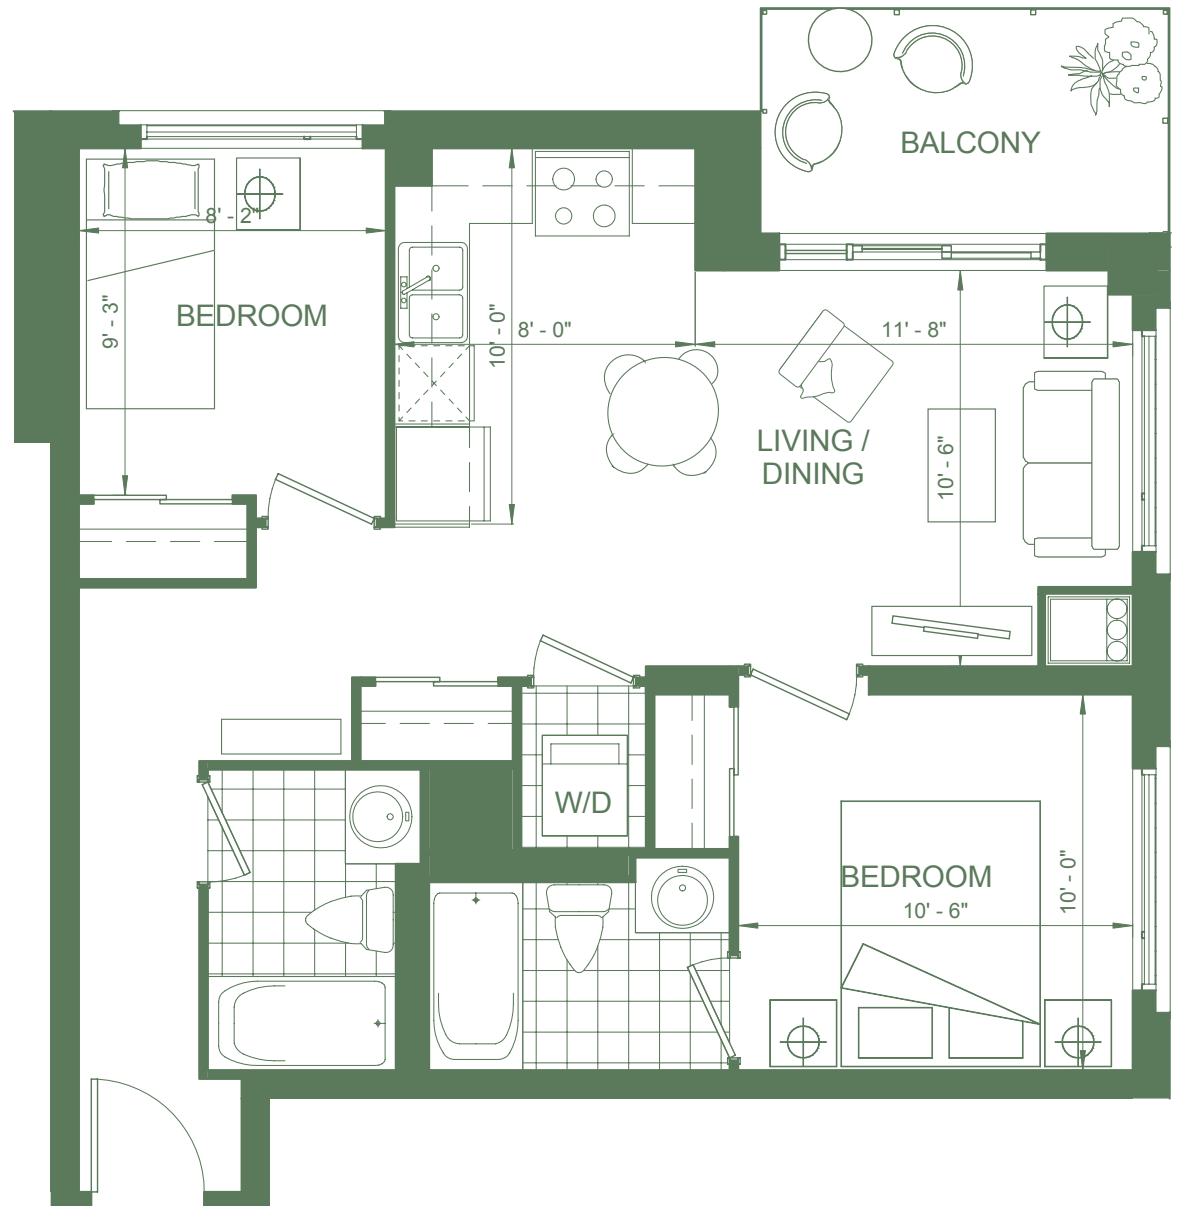

Crocus

2 Bedrooms

Suite 755 sq.ft.

Balcony 55 sq.ft.

Total 810 sq.ft.

Floor 6-7

Floor 5

Plans and specifications are subject to change without notice. Actual usable floor space may vary from stated floor area. Illustrations are artist's concept only and may show optional features not included in base price. See sales representative for further information. E & O.E.