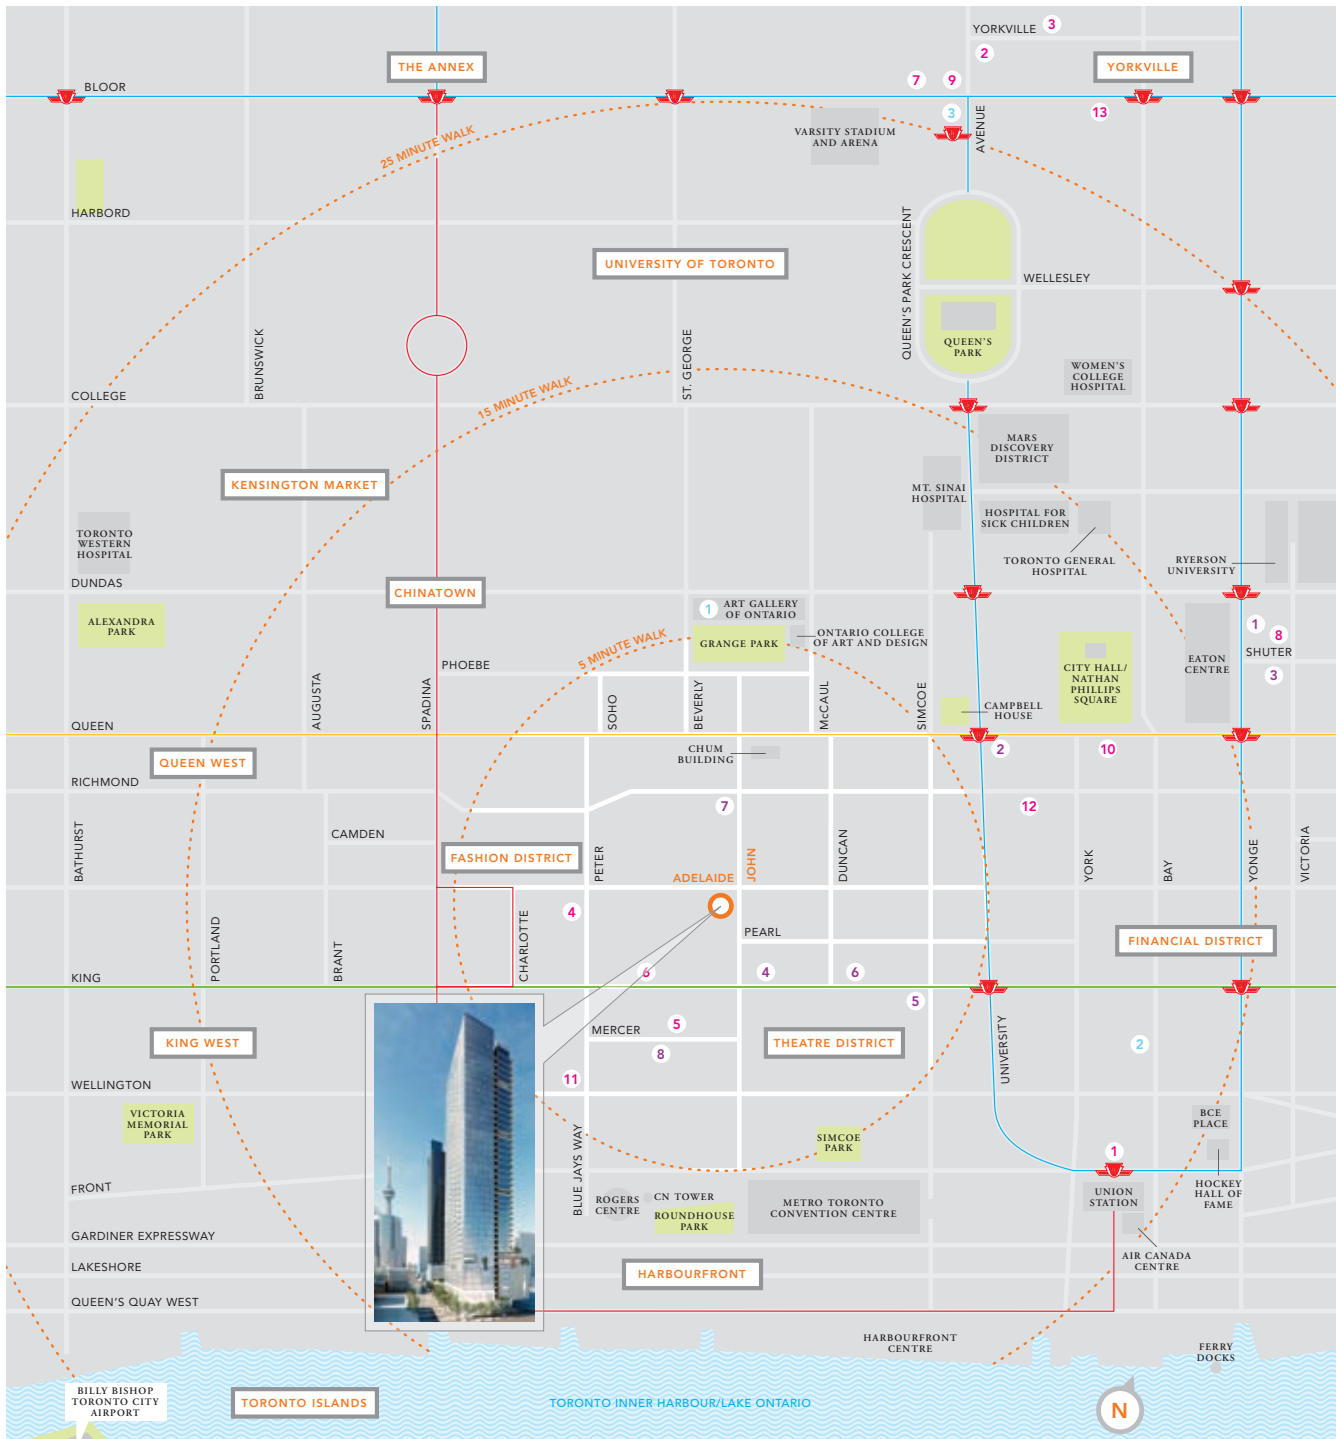

THE PINNACLE on ADELAIDE

ACCOMMODATIONS

- 1 Fairmont Royal York
- 2 Four Season's Hotel Toronto
- 3 Hazelton Hotel Toronto
- 4 Hilton Garden Inn
- 5 Hôtel Le Germain
- 6 Hyatt Regency on King
- 7 InterContinental Toronto
- 8 Pantages
- 9 Park Hyatt Toronto
- 10 Sheraton Centre
- 11 The Soho Metropolitan
- 12 The Toronto Hilton
- 13 Windsor Arms Hotel

GALLERIES/MUSEUMS

- 1 Art Gallery of Ontario
- 2 Design Exchange
- 3 Royal Ontario Museum (ROM)

THEATRES AND CONCERT HALLS

- 1 Canon Theatre
- 2 Four Seasons Centre for the Performing Arts
- 3 Massey Hall
- 4 Princess of Wales Theatre
- 5 Roy Thompson Hall
- 6 Royal Alexandra Theatre
- 7 Scotiabank Theatre Toronto
- 8 The Second City

501 Queen Streetcar

504 King Streetcar

510 Spadina Streetcar

Subway

Illustrations are artist concept and are not to scale.